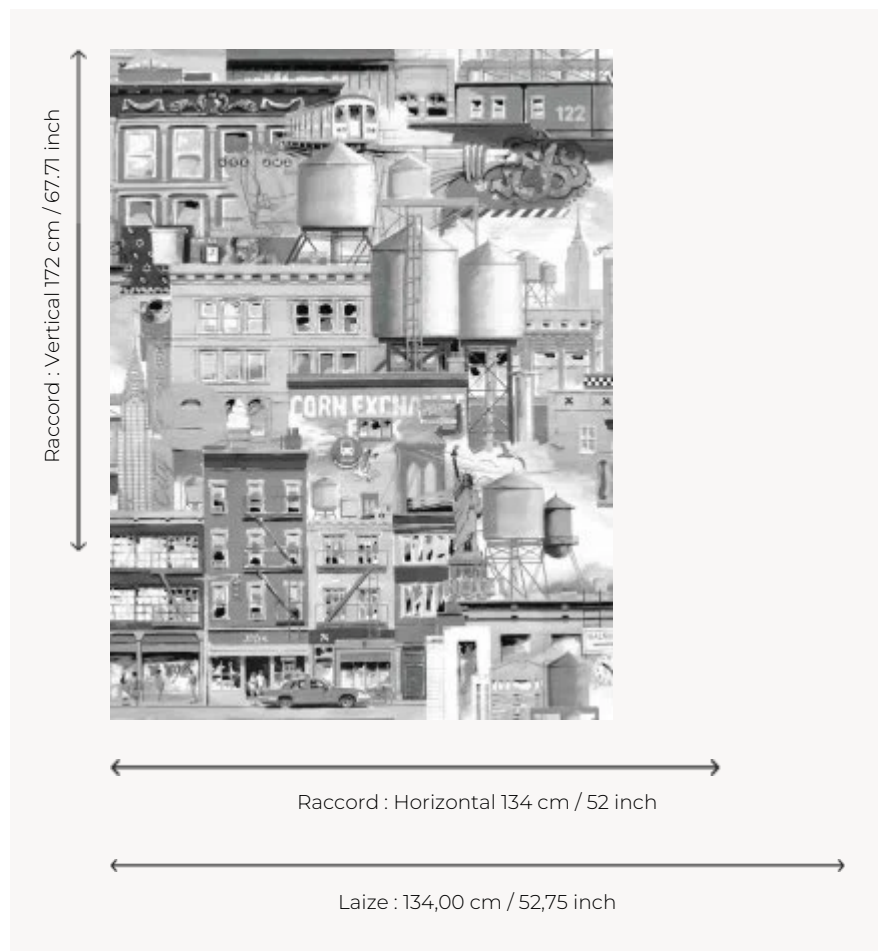

FP486001 TAXI JAUNE

Hand-designed by Sandrine Coureau, this large-size illustration of the city of New York leads us through the urban maze, from Greenwich Village to Brooklyn, where you'll find one of the famous yellow cabs just around the corner.

FP486001 - Urbain

Pierre Frey

TYPE	Wide width printed wallpapers
SALES UNIT	Available per meter/yard
BACKING	NON WOVEN
COMPOSITION	100 % Non-woven
WIDTH	134 cm / 52,75 inch
REPEAT	H: 134 cm - 52,00 inch V: 172 cm - 67,71 inch Half drop repeat
WEIGHT	185 gr / m ²
CARE	
TRIMMING	Pretrimmed
HANGING/REMOVING	Paste the wall Strippable
CERTIFICATIONS	EUROCLASS B-s1,d0 ASTM E84 Class A
NOTES	Good lightfastness
INFORMATION	Use the trim & join marks during installation. Double-cut installation.
BOOK	F9979PPFREY13