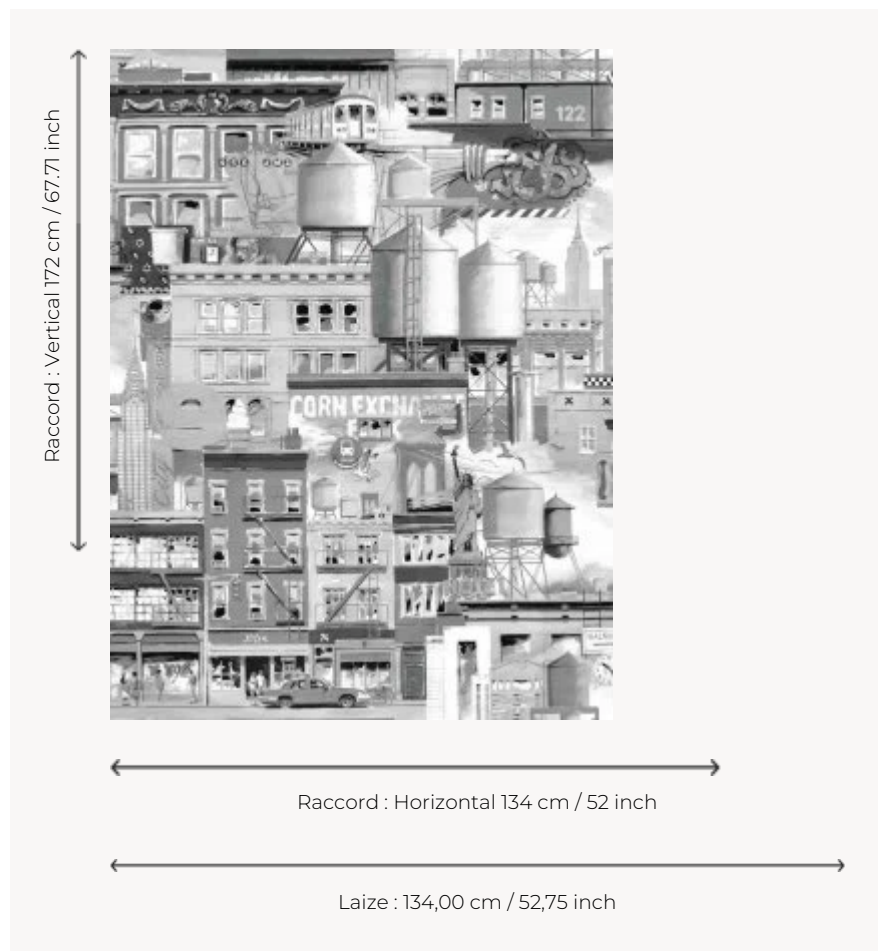

## FP486001 TAXI JAUNE

Hand-designed by Sandrine Coureau, this large-size illustration of the city of New York leads us through the urban maze, from Greenwich Village to Brooklyn, where you'll find one of the famous yellow cabs just around the corner.

### Pierre Frey

<b>TYPE</b>	Wide width printed wallpapers
<b>SALES UNIT</b>	Available per meter/yard
<b>BACKING</b>	NON WOVEN
<b>COMPOSITION</b>	100 % Non-woven
<b>WIDTH</b>	134 cm / 52,75 inch
<b>REPEAT</b>	H: 134 cm - 52,00 inch V: 172 cm - 67,71 inch Half drop repeat
<b>WEIGHT</b>	185 gr / m <sup>2</sup>
<b>CARE</b>	
<b>TRIMMING</b>	Pretrimmed
<b>HANGING/REMOVING</b>	Paste the wall Strippable
<b>CERTIFICATIONS</b>	EUROCLASS B-s1,d0 ASTM E84 Class A
<b>NOTES</b>	Good lightfastness
<b>INFORMATION</b>	Use the trim & join marks during installation. Double-cut installation.
<b>BOOK</b>	F9979PPFREY13