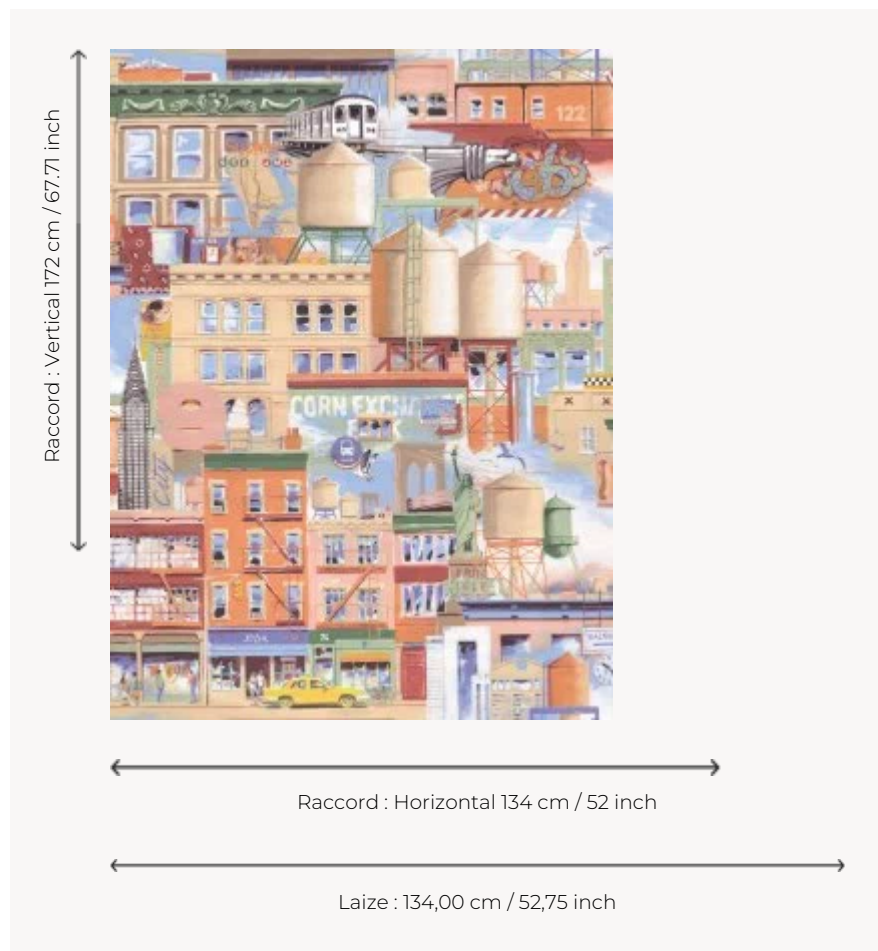

FP486002 TAXI JAUNE

Hand-designed by Sandrine Coureau, this large-size illustration of the city of New York leads us through the urban maze, from Greenwich Village to Brooklyn, where you'll find one of the famous yellow cabs just around the corner.

FP486002 - Pastel

Pierre Frey

TYPE	Wide width printed wallpapers
SALES UNIT	Available per meter/yard
BACKING	NON WOVEN
COMPOSITION	100 % Non-woven
WIDTH	134 cm / 52,75 inch
REPEAT	H: 134 cm - 52,00 inch V: 172 cm - 67,71 inch Half drop repeat
WEIGHT	185 gr / m ²
CARE	
TRIMMING	Pretrimmed
HANGING/REMOVING	Paste the wall Strippable
CERTIFICATIONS	EUROCLASS B-s1,d0 ASTM E84 Class A
NOTES	Good lightfastness
INFORMATION	Use the trim & join marks during installation. Double-cut installation.
BOOK	F9979PPFREY13