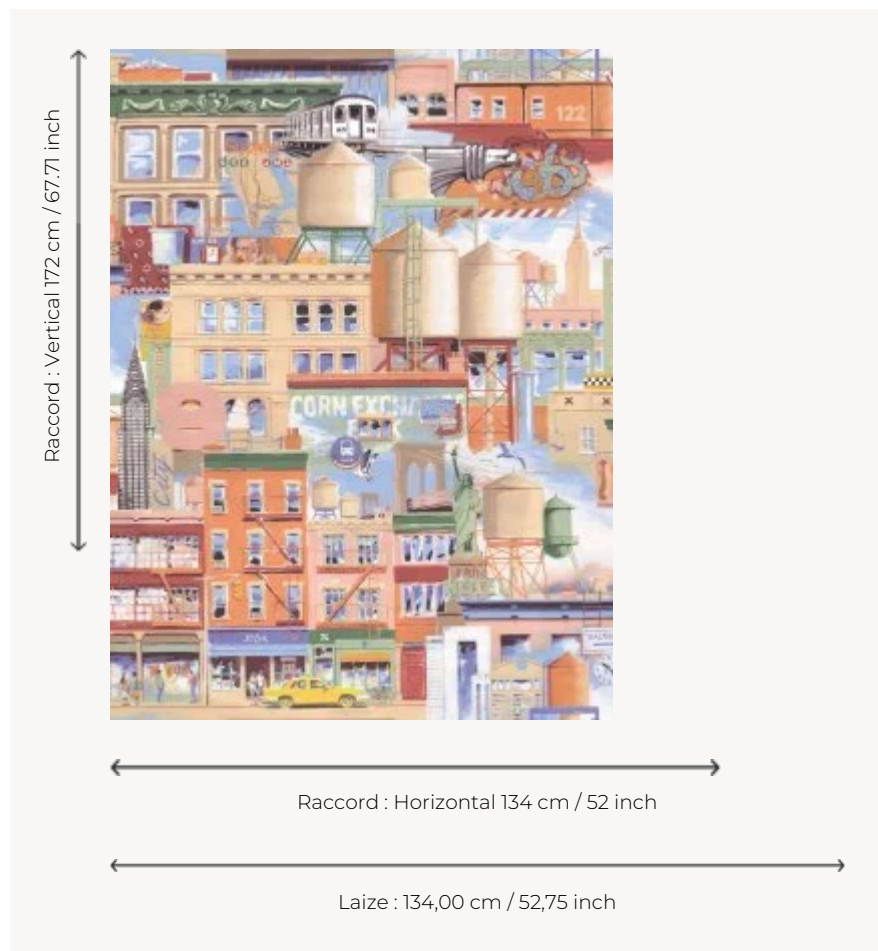

## FP486002 TAXI JAUNE

Hand-designed by Sandrine Coureau, this large-size illustration of the city of New York leads us through the urban maze, from Greenwich Village to Brooklyn, where you'll find one of the famous yellow cabs just around the corner.

### Pierre Frey

<b>TYPE</b>	Wide width printed wallpapers
<b>SALES UNIT</b>	Available per meter/yard
<b>BACKING</b>	NON WOVEN
<b>COMPOSITION</b>	100 % Non-woven
<b>WIDTH</b>	134 cm / 52,75 inch
<b>REPEAT</b>	H: 134 cm - 52,00 inch V: 172 cm - 67,71 inch Half drop repeat
<b>WEIGHT</b>	185 gr / m <sup>2</sup>
<b>CARE</b>	
<b>TRIMMING</b>	Pretrimmed
<b>HANGING/REMOVING</b>	Paste the wall Strippable
<b>CERTIFICATIONS</b>	EUROCLASS B-s1,d0 ASTM E84 Class A
<b>NOTES</b>	Good lightfastness
<b>INFORMATION</b>	Use the trim & join marks during installation. Double-cut installation.
<b>BOOK</b>	F9979PPFREY13