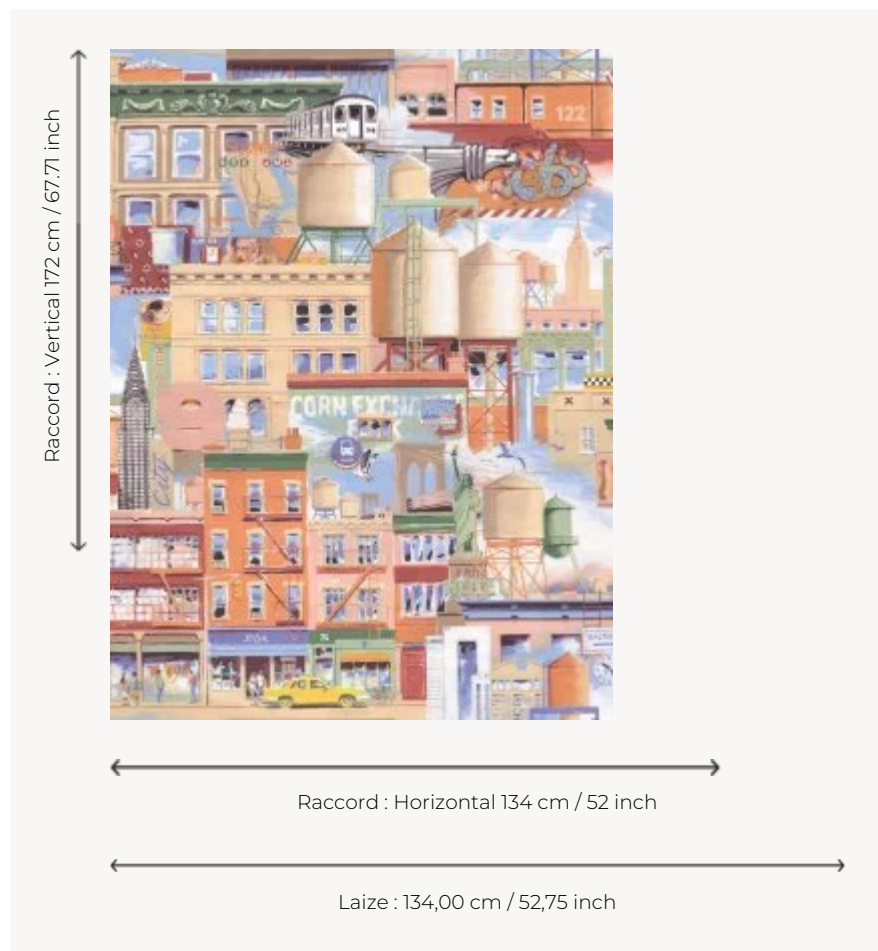

FP486002 TAXI JAUNE

Hand-designed by Sandrine Coureau, this large-size illustration of the city of New York leads us through the urban maze, from Greenwich Village to Brooklyn, where you'll find one of the famous yellow cabs just around the corner.

FP486002 - Pastel

Pierre Frey

TYPE	Wide width printed wallpapers
SALES UNIT	Available per meter/yard
BACKING	NON WOVEN
COMPOSITION	100 % Non-woven
WIDTH	134 cm / 52,75 inch
REPEAT	H: 134 cm - 52,00 inch V: 172 cm - 67,71 inch Half drop repeat
WEIGHT	185 gr / m ²
CARE	
TRIMMING	Pretrimmed
HANGING/REMOVING	Paste the wall Strippable
CERTIFICATIONS	EUROCLASS B-s1,d0 ASTM E84 Class A
NOTES	Good lightfastness
INFORMATION	Use the trim & join marks during installation. Double-cut installation.
BOOK	F9979PPFREY13