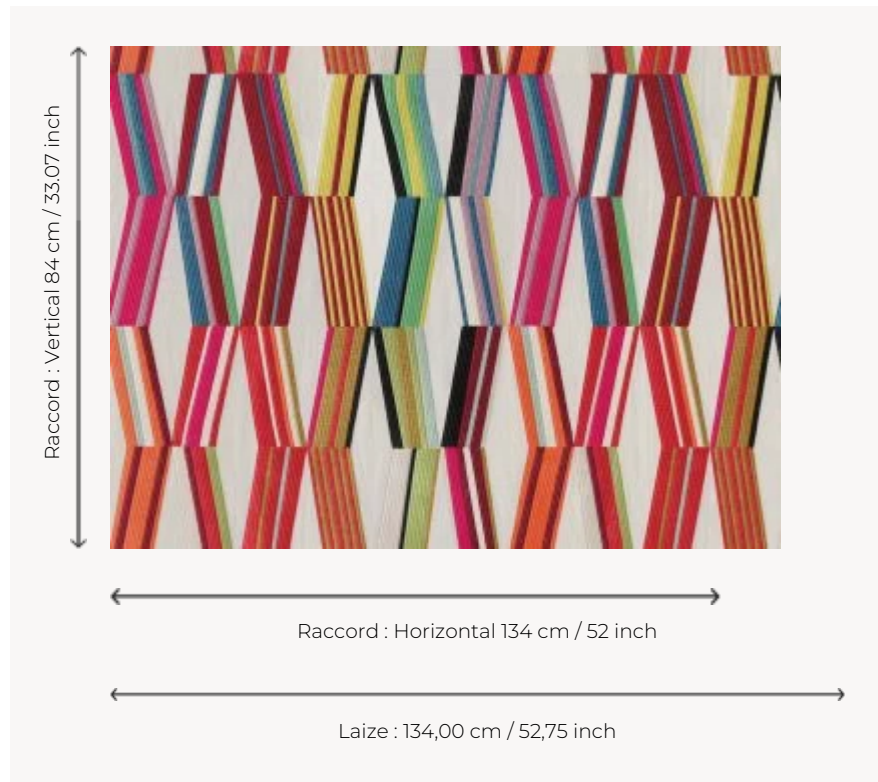

FP489001 CARRIACOU

With a knowing nod to an eponymous Pierre Frey fabric (F2954), the Carriacou design layers large multicolored diamond shapes in a kaleidoscopic style. It is a perfect illustration of the artist's work, which is based on a constantly renewed interplay of shapes and colors. Extra-wide print.

FP489001 - Multicolore

Pierre Frey

TYPE	Wide width printed wallpapers
SALES UNIT	Available per meter/yard
BACKING	NON WOVEN
COMPOSITION	100 % Non-woven
WIDTH	134 cm / 52,75 inch
REPEAT	H: 134 cm - 52,00 inch V: 84 cm - 33,07 inch Straight repeat
WEIGHT	185 gr / m ²
CARE	 
TRIMMING	Pretrimmed
HANGING/REMOVING	Paste the wall Strippable
CERTIFICATIONS	EUROCLASS B-s1,d0 ASTM E84 Class A
NOTES	Good lightfastness
INFORMATION	Use the trim & join marks during installation. Double-cut installation.
BOOK	F9979PPFREY13

1 Colors

FP489001
Multicolore