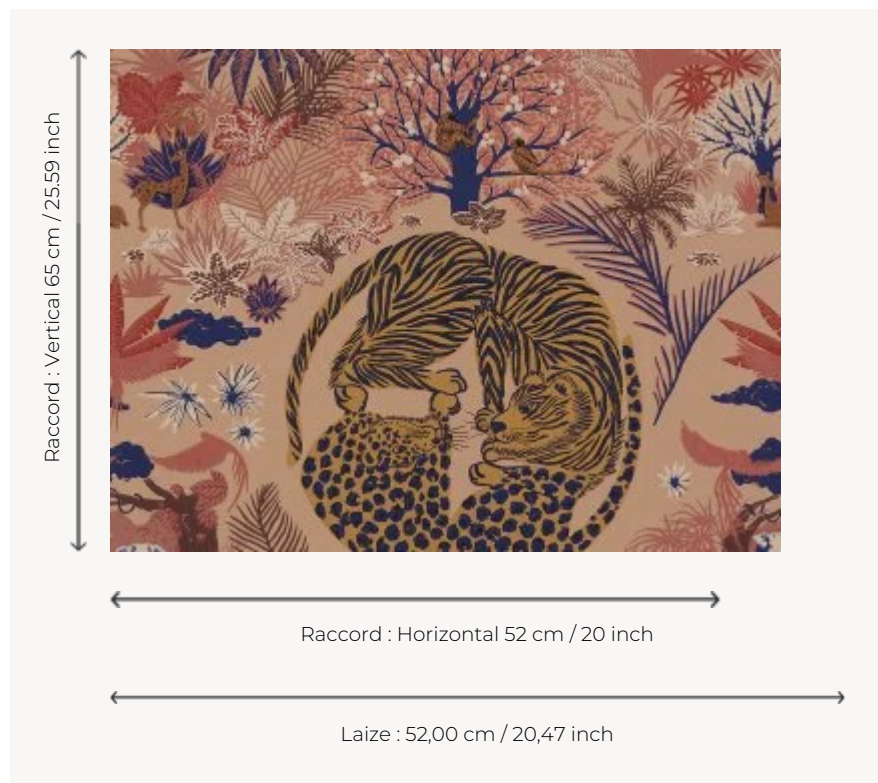

FP492001 TARANGIRE

Journey to the heart of Tanzania, designed by Safia Ouares. The jungle and wild animals cast their colored shadows on the banks of the Tarangire River. This well-preserved treasure is filled with a thousand details. The print with a hand-painted look is rendered in vivid, intense colors.

FP492001 - Sienne

Pierre Frey

TYPE	Small width printed wallpapers
SALES UNIT	Available per roll of 10,05 mts
BACKING	NON WOVEN
COMPOSITION	-
WIDTH	52 cm / 20,47 inch
REPEAT	H: 52 cm - 20,00 inch V: 65 cm - 25,59 inch Straight repeat
WEIGHT	180 gr / m ²
CARE	
TRIMMING	Trimmed
HANGING/REMOVING	Paste the wall Strippable
CERTIFICATIONS	EUROCLASS B-s1,d0 ASTM E84 Class A
NOTES	Good lightfastness
BOOK	F9979PPFREY13

1 Colors

FP492001
Sienna