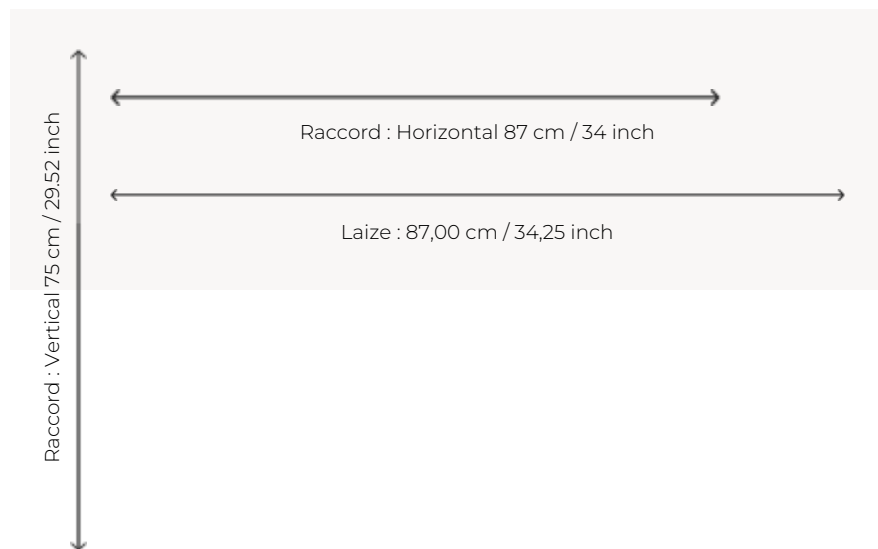

FP494002 -

Pierre Frey

TYPE	Small width printed wallpapers - Straws and similar materials
SALES UNIT	Available per meter/yard
BACKING	PAPER
COMPOSITION	100 % Paper
WIDTH	87 cm / 34,25 inch
REPEAT	H: 87 cm - 34,00 inch V: 75 cm - 29,52 inch Half drop repeat
WEIGHT	297 gr / m ²
CARE	
TRIMMING	Trimmed
HANGING/REMOVING	Paste the wall Wet removable
CERTIFICATIONS	EUROCLASS B-s1,d0 ASTM E84 Class A
NOTES	Good lightfastness
INFORMATION	Panel effect
BOOK	F9979PPFREY13