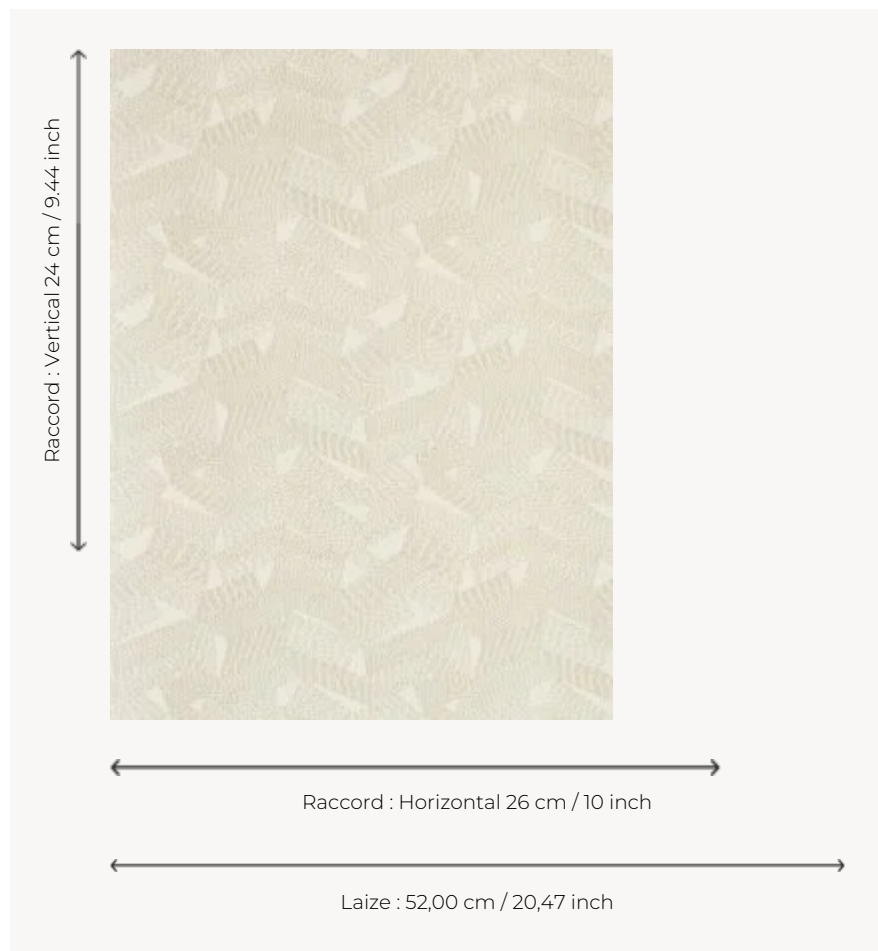

FP499001 TATOO

Tattooing is a celebratory and ancestral rite. Pierre Frey takes a new look at this body art and transfers it to walls in a subtle and delicate way. TATOO is a refined geometric motif printed on end-on-end weave.

FP499001 - Sable

Pierre Frey

TYPE	End-on-end threads - Small width printed wallpapers
SALES UNIT	Available per roll of 10,05 mts
BACKING	NON WOVEN
COMPOSITION	100 % Viscose
WIDTH	52 cm / 20,47 inch
REPEAT	H: 26 cm - 10,00 inch V: 24 cm - 9,44 inch Straight repeat
WEIGHT	260 gr / m ²
CARE	
TRIMMING	Trimmed
HANGING/REMOVING	Paste the wall Strippable
CERTIFICATIONS	ASTM E84 Class A
NOTES	Traditional printing technique
BOOK	F9979PPFREY14

2 Colors

FP499001
Sable

FP499004
Noir