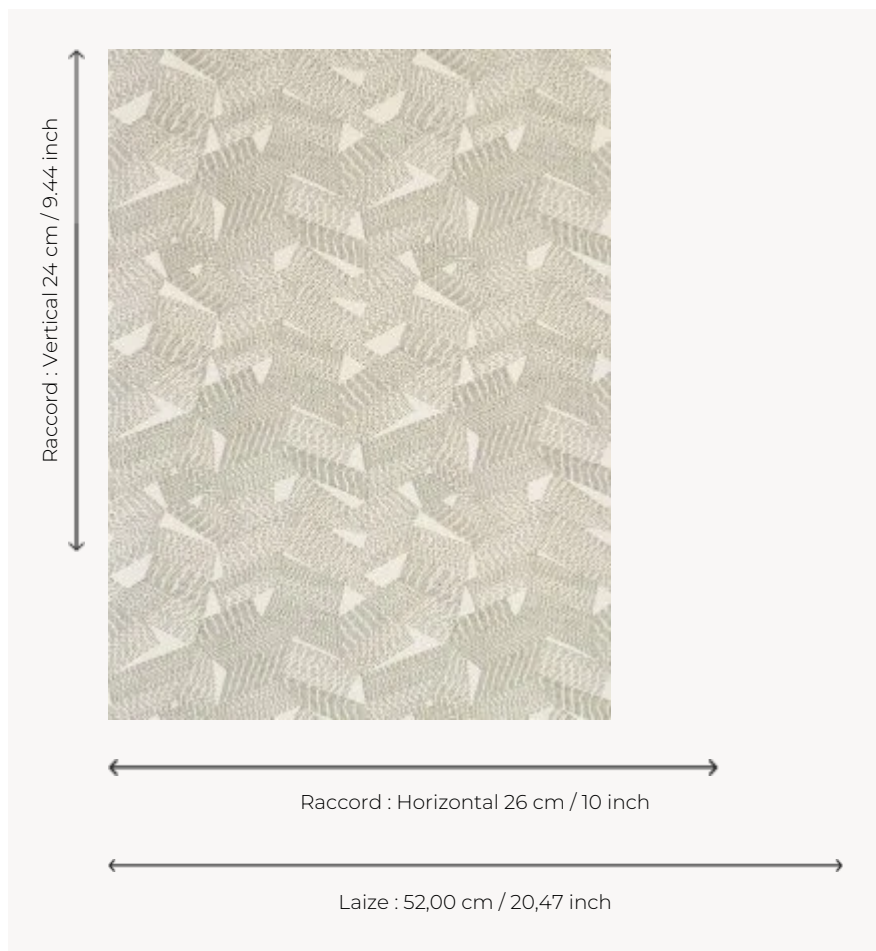

FP499004 TATOO

Tattooing is a celebratory and ancestral rite. Pierre Frey takes a new look at this body art and transfers it to walls in a subtle and delicate way. TATOO is a refined geometric motif printed on end-on-end weave.

FP499004 - Noir

Pierre Frey

TYPE	End-on-end threads - Small width printed wallpapers
SALES UNIT	Available per roll of 10,05 mts
BACKING	NON WOVEN
COMPOSITION	100 % Viscose
WIDTH	52 cm / 20,47 inch
REPEAT	H: 26 cm - 10,00 inch V: 24 cm - 9,44 inch Straight repeat
WEIGHT	260 gr / m ²
CARE	
TRIMMING	Trimmed
HANGING/REMOVING	Paste the wall Strippable
CERTIFICATIONS	ASTM E84 Class A
NOTES	Traditional printing technique
BOOK	F9979PPFREY14

3 Colors

FP499001
Sable

FP499002
Pétale

FP499004
Noir