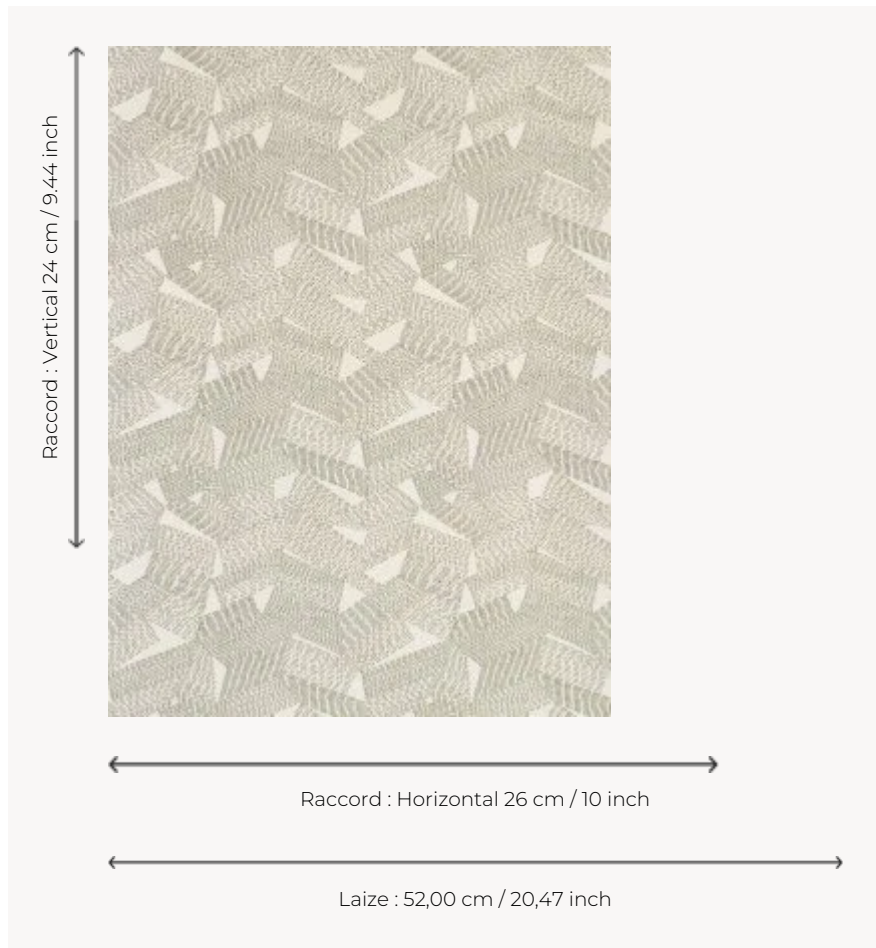

FP499004 TATOO

Tattooing is a celebratory and ancestral rite. Pierre Frey takes a new look at this body art and transfers it to walls in a subtle and delicate way. TATOO is a refined geometric motif printed on end-on-end weave.

FP499004 - Noir

Pierre Frey

TYPE	End-on-end threads - Small width printed wallpapers
SALES UNIT	Available per roll of 10,05 mts
BACKING	NON WOVEN
COMPOSITION	100 % Viscose
WIDTH	52 cm / 20,47 inch
REPEAT	H: 26 cm - 10,00 inch V: 24 cm - 9,44 inch Straight repeat
WEIGHT	260 gr / m ²
CARE	
TRIMMING	Trimmed
HANGING/REMOVING	Paste the wall Strippable
CERTIFICATIONS	ASTM E84 Class A
NOTES	Traditional printing technique
BOOK	F9979PPFREY14

3 Colors

FP499001
Sable

FP499002
Pétale

FP499004
Noir