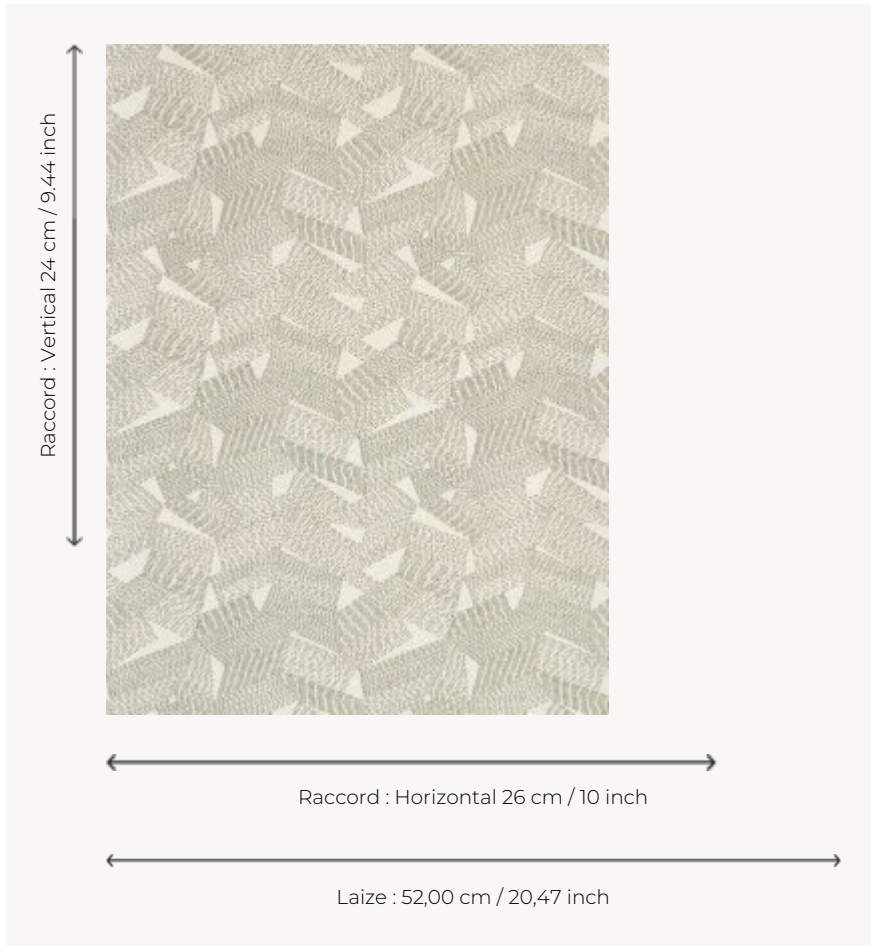

FP499004 TATOO

Tattooing is a celebratory and ancestral rite. Pierre Frey takes a new look at this body art and transfers it to walls in a subtle and delicate way. TATOO is a refined geometric motif printed on end-on-end weave.

FP499004 - Noir

Pierre Frey

TYPE	End-on-end threads - Small width printed wallpapers
SALES UNIT	Available per roll of 10,05 mts
BACKING	NON WOVEN
COMPOSITION	100 % Viscose
WIDTH	52 cm / 20,47 inch
REPEAT	H: 26 cm - 10,00 inch V: 24 cm - 9,44 inch Straight repeat
WEIGHT	260 gr / m ²
CARE	
TRIMMING	Trimmed
HANGING/REMOVING	Paste the wall Strippable
CERTIFICATIONS	ASTM E84 Class A
NOTES	Traditional printing technique
BOOK	F9979PPFREY14

2 Colors

FP499001
Sable

FP499004
Noir