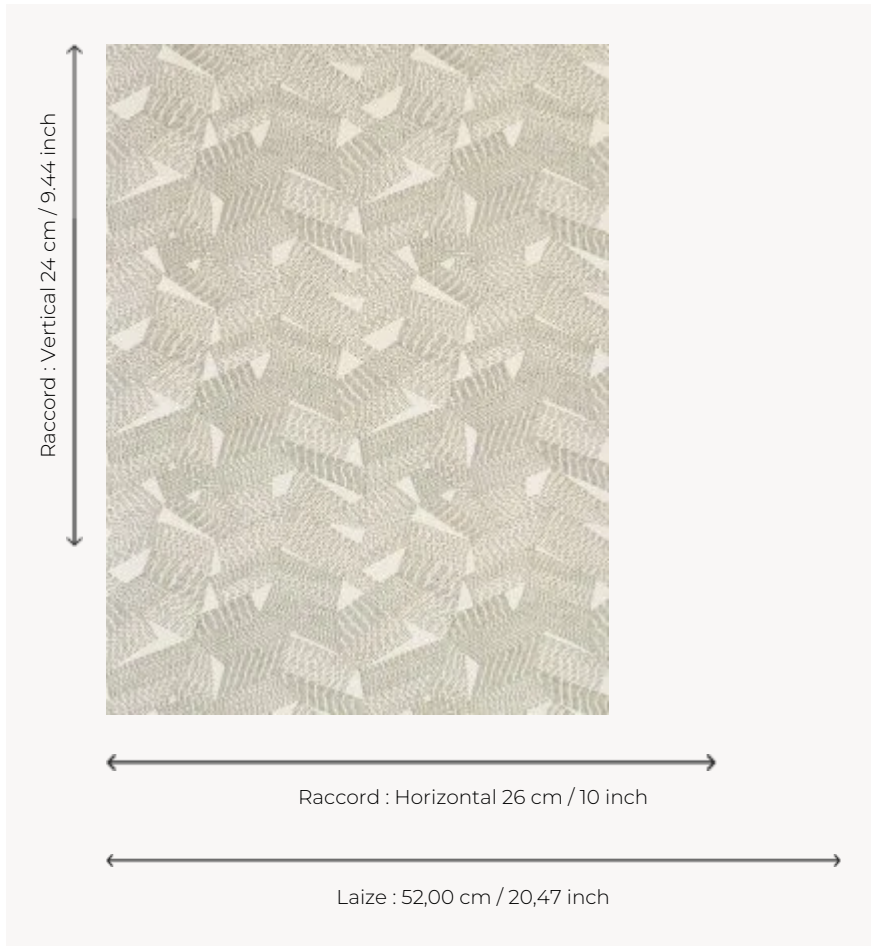

FP499004 TATOO

Tattooing is a celebratory and ancestral rite. Pierre Frey takes a new look at this body art and transfers it to walls in a subtle and delicate way. TATOO is a refined geometric motif printed on end-on-end weave.

FP499004 - Noir

Pierre Frey

TYPE	End-on-end threads - Small width printed wallpapers
SALES UNIT	Available per roll of 10,05 mts
BACKING	NON WOVEN
COMPOSITION	100 % Viscose
WIDTH	52 cm / 20,47 inch
REPEAT	H: 26 cm - 10,00 inch V: 24 cm - 9,44 inch Straight repeat
WEIGHT	260 gr / m ²
CARE	
TRIMMING	Trimmed
HANGING/REMOVING	Paste the wall Strippable
CERTIFICATIONS	ASTM E84 Class A
NOTES	Traditional printing technique
BOOK	F9979PPFREY14

3 Colors

FP499001
Sable

FP499002
Pétale

FP499004
Noir