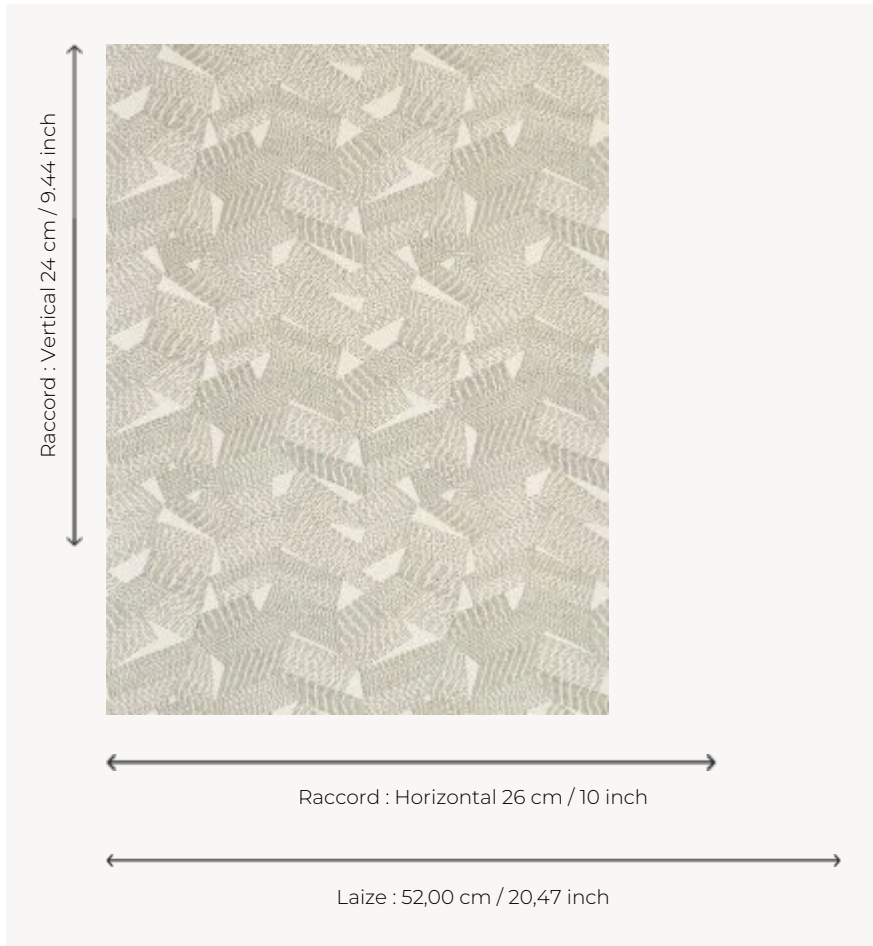

FP499004 TATOO

Tattooing is a celebratory and ancestral rite. Pierre Frey takes a new look at this body art and transfers it to walls in a subtle and delicate way. TATOO is a refined geometric motif printed on end-on-end weave.

FP499004 - Noir

Pierre Frey

TYPE	End-on-end threads - Small width printed wallpapers
SALES UNIT	Available per roll of 10,05 mts
BACKING	NON WOVEN
COMPOSITION	100 % Viscose
WIDTH	52 cm / 20,47 inch
REPEAT	H: 26 cm - 10,00 inch V: 24 cm - 9,44 inch Straight repeat
WEIGHT	260 gr / m ²
CARE	
TRIMMING	Trimmed
HANGING/REMOVING	Paste the wall Strippable
CERTIFICATIONS	ASTM E84 Class A
NOTES	Traditional printing technique
BOOK	F9979PPFREY14

3 Colors

FP499001
Sable

FP499002
Pétale

FP499004
Noir