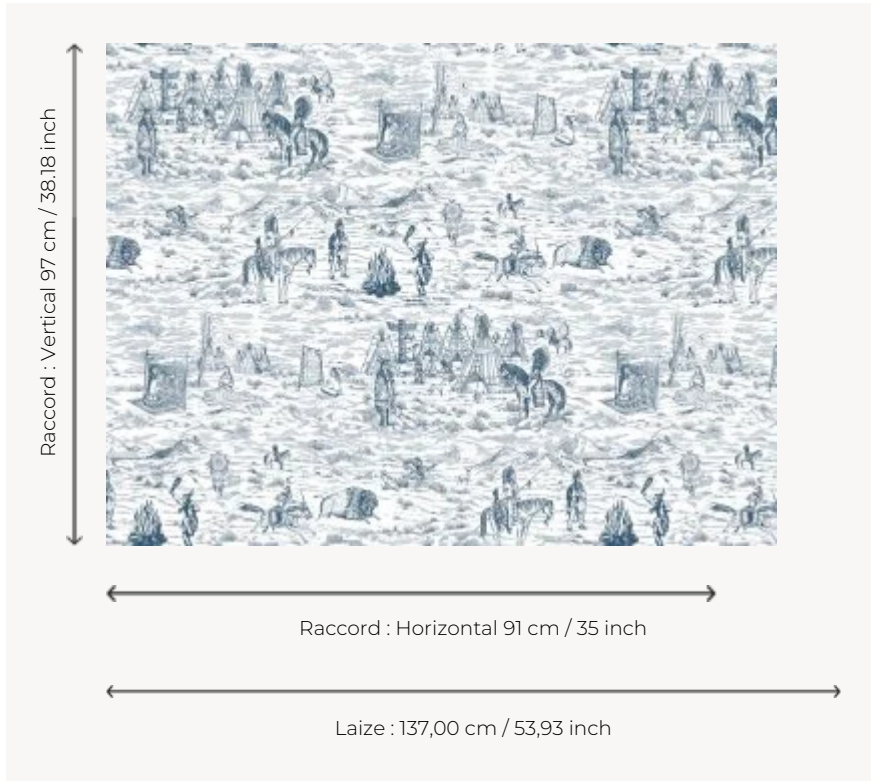

## FP505001 LAKOTA

In the beginning, "lakota" meant "friendship". This hand-painted illustration of the daily life and traditions of Native American tribes pays tribute to peoples who were close to nature and sensitive to the different elements. The monochrome coloring adds modernity. Printed on extra-wide non-woven paper with a blotter effect that recalls a sketchbook.

### FP505001 - Denim

### Pierre Frey

<b>TYPE</b>	Wide width printed wallpapers
<b>ARTIST</b>	Stefany Bellamy
<b>SALES UNIT</b>	Available per meter/yard
<b>BACKING</b>	NON WOVEN
<b>COMPOSITION</b>	100 % Non-woven
<b>WIDTH</b>	137 cm / 53,93 inch
<b>REPEAT</b>	H: 91 cm - 35,00 inch V: 97 cm - 38,18 inch Half drop repeat
<b>WEIGHT</b>	150 gr / m <sup>2</sup>
<b>CARE</b>	
<b>TRIMMING</b>	Pretrimmed
<b>HANGING/REMOVING</b>	Paste the wall Wet removable
<b>CERTIFICATIONS</b>	EUROCLASS B-s1,d0 ASTM E84 Class A
<b>NOTES</b>	Flame retardant backing
<b>INFORMATION</b>	Use the trim & join marks during installation. Double-cut installation.
<b>BOOK</b>	F9979PPFREY14