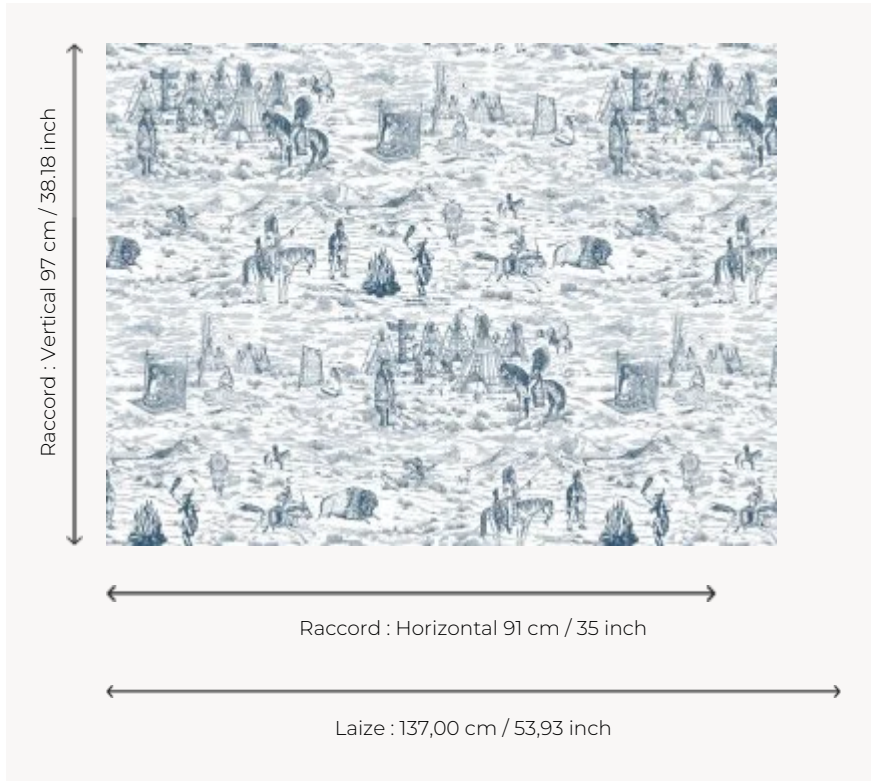

FP505001 LAKOTA

In the beginning, "lakota" meant "friendship". This hand-painted illustration of the daily life and traditions of Native American tribes pays tribute to peoples who were close to nature and sensitive to the different elements. The monochrome coloring adds modernity. Printed on extra-wide non-woven paper with a blotter effect that recalls a sketchbook.

FP505001 - Denim

Pierre Frey

TYPE	Wide width printed wallpapers
ARTIST	Stefany Bellamy
SALES UNIT	Available per meter/yard
BACKING	NON WOVEN
COMPOSITION	100 % Non-woven
WIDTH	137 cm / 53,93 inch
REPEAT	H: 91 cm - 35,00 inch V: 97 cm - 38,18 inch Half drop repeat
WEIGHT	150 gr / m ²
CARE	
TRIMMING	Pretrimmed
HANGING/REMOVING	Paste the wall Wet removable
CERTIFICATIONS	EUROCLASS B-s1,d0 ASTM E84 Class A
NOTES	Flame retardant backing
INFORMATION	Use the trim & join marks during installation. Double-cut installation.
BOOK	F9979PPFREY14