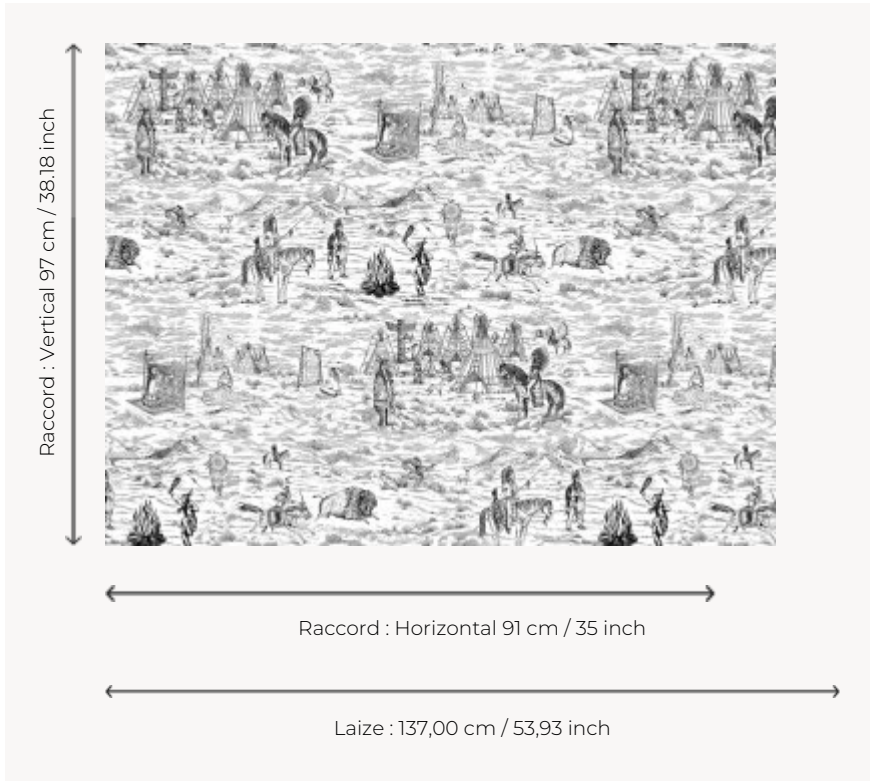

FP505002 LAKOTA

In the beginning, "lakota" meant "friendship". This hand-painted illustration of the daily life and traditions of Native American tribes pays tribute to peoples who were close to nature and sensitive to the different elements. The monochrome coloring adds modernity. Printed on extra-wide non-woven paper with a blotter effect that recalls a sketchbook.

FP505002 - Jais

Pierre Frey

TYPE	Wide width printed wallpapers
ARTIST	Stefany Bellamy
SALES UNIT	Available per meter/yard
BACKING	NON WOVEN
COMPOSITION	100 % Non-woven
WIDTH	137 cm / 53,93 inch
REPEAT	H: 91 cm - 35,00 inch V: 97 cm - 38,18 inch Half drop repeat
WEIGHT	150 gr / m ²
CARE	
TRIMMING	Pretrimmed
HANGING/REMOVING	Paste the wall Wet removable
CERTIFICATIONS	EUROCLASS B-s1,d0 ASTM E84 Class A
NOTES	Flame retardant backing
INFORMATION	Use the trim & join marks during installation. Double-cut installation.
BOOK	F9979PPFREY14