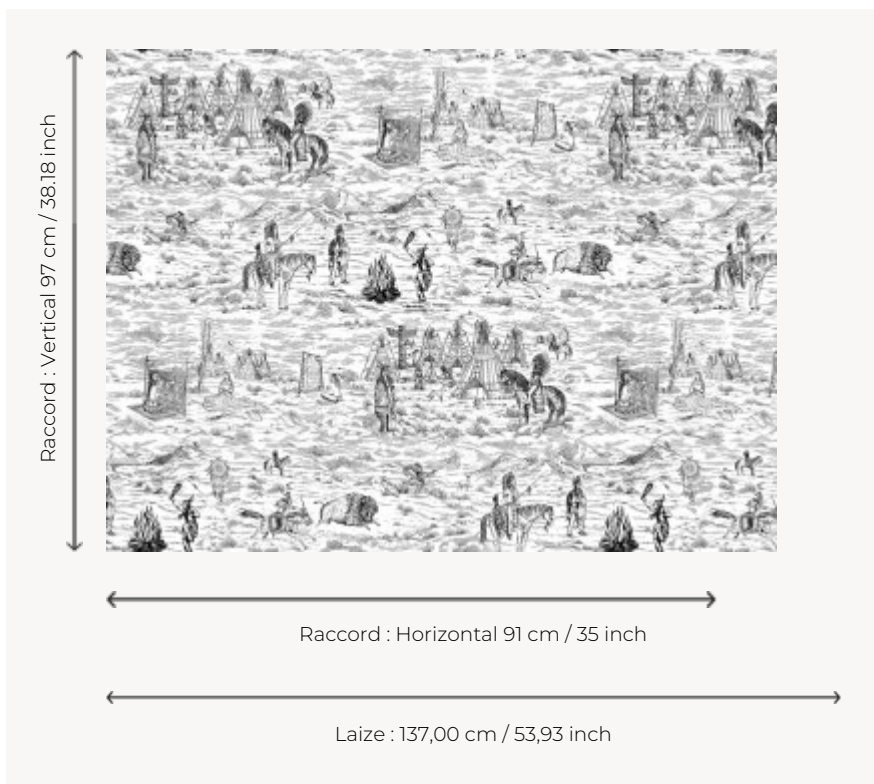

FP505002 LAKOTA

In the beginning, "lakota" meant "friendship". This hand-painted illustration of the daily life and traditions of Native American tribes pays tribute to peoples who were close to nature and sensitive to the different elements. The monochrome coloring adds modernity. Printed on extra-wide non-woven paper with a blotter effect that recalls a sketchbook.

FP505002 - Jais

Pierre Frey

TYPE	Wide width printed wallpapers
ARTIST	Stefany Bellamy
SALES UNIT	Available per meter/yard
BACKING	NON WOVEN
COMPOSITION	100 % Non-woven
WIDTH	137 cm / 53,93 inch
REPEAT	H: 91 cm - 35,00 inch V: 97 cm - 38,18 inch Half drop repeat
WEIGHT	150 gr / m ²
CARE	
TRIMMING	Pretrimmed
HANGING/REMOVING	Paste the wall Wet removable
CERTIFICATIONS	EUROCLASS B-s1,d0 ASTM E84 Class A
NOTES	Flame retardant backing
INFORMATION	Use the trim & join marks during installation. Double-cut installation.
BOOK	F9979PPFREY14