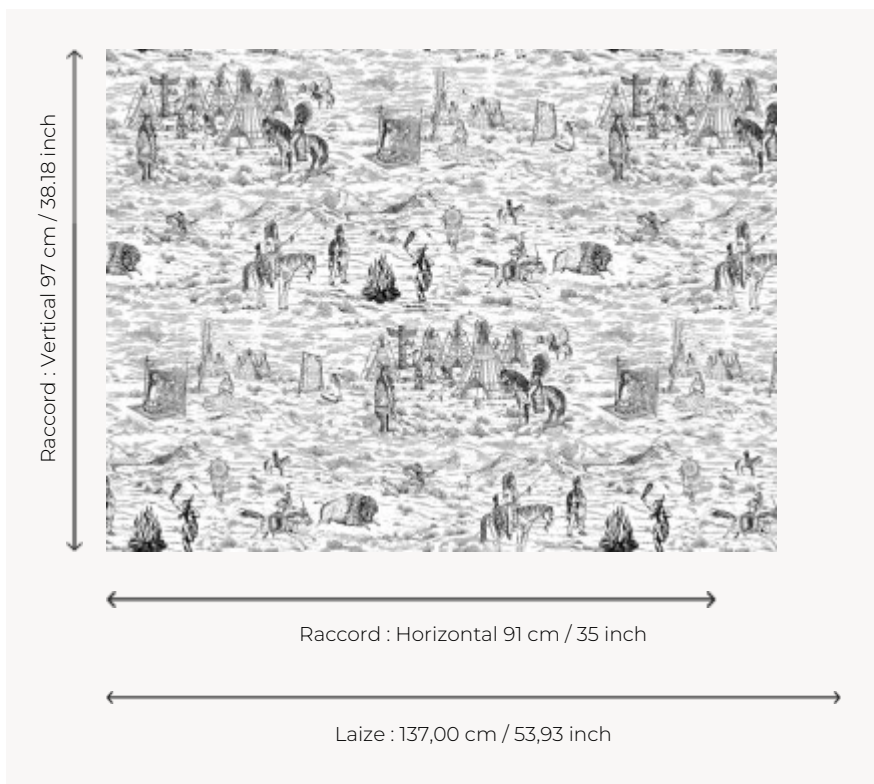

## FP505002 LAKOTA

In the beginning, "lakota" meant "friendship". This hand-painted illustration of the daily life and traditions of Native American tribes pays tribute to peoples who were close to nature and sensitive to the different elements. The monochrome coloring adds modernity. Printed on extra-wide non-woven paper with a blotter effect that recalls a sketchbook.

### Pierre Frey

<b>TYPE</b>	Wide width printed wallpapers
<b>ARTIST</b>	Stefany Bellamy
<b>SALES UNIT</b>	Available per meter/yard
<b>BACKING</b>	NON WOVEN
<b>COMPOSITION</b>	100 % Non-woven
<b>WIDTH</b>	137 cm / 53,93 inch
<b>REPEAT</b>	H: 91 cm - 35,00 inch V: 97 cm - 38,18 inch Half drop repeat
<b>WEIGHT</b>	150 gr / m <sup>2</sup>
<b>CARE</b>	
<b>TRIMMING</b>	Pretrimmed
<b>HANGING/REMOVING</b>	Paste the wall Wet removable
<b>CERTIFICATIONS</b>	EUROCLASS B-s1,d0 ASTM E84 Class A
<b>NOTES</b>	Flame retardant backing
<b>INFORMATION</b>	Use the trim & join marks during installation. Double-cut installation.
<b>BOOK</b>	F9979PPFREY14