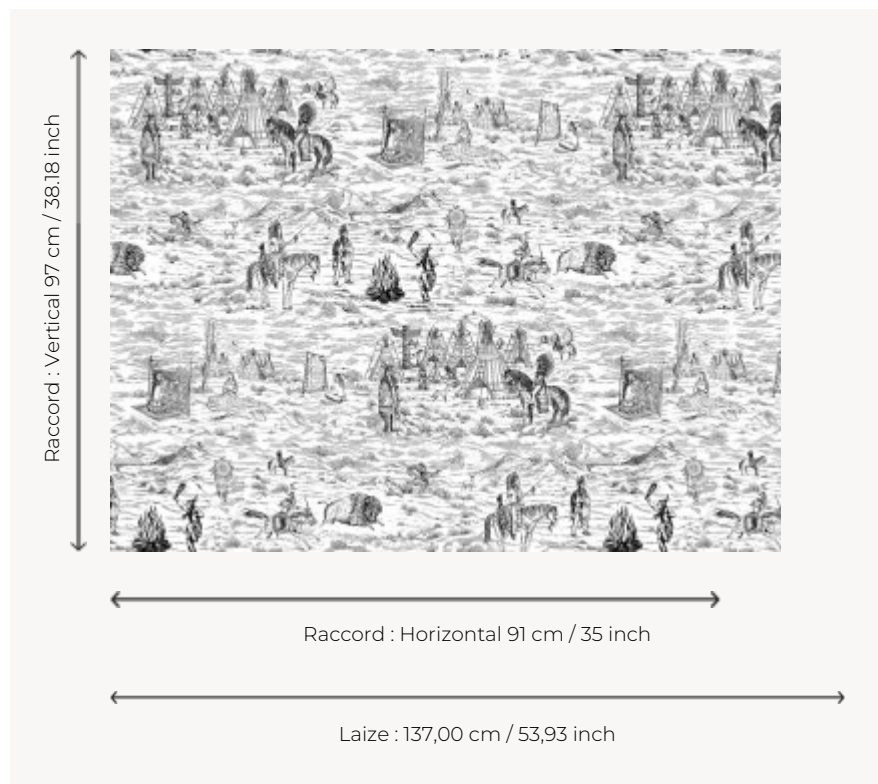

FP505002 LAKOTA

In the beginning, "lakota" meant "friendship". This hand-painted illustration of the daily life and traditions of Native American tribes pays tribute to peoples who were close to nature and sensitive to the different elements. The monochrome coloring adds modernity. Printed on extra-wide non-woven paper with a blotter effect that recalls a sketchbook.

FP505002 - Jais

Pierre Frey

TYPE	Wide width printed wallpapers
ARTIST	Stefany Bellamy
SALES UNIT	Available per meter/yard
BACKING	NON WOVEN
COMPOSITION	100 % Non-woven
WIDTH	137 cm / 53,93 inch
REPEAT	H: 91 cm - 35,00 inch V: 97 cm - 38,18 inch Half drop repeat
WEIGHT	150 gr / m ²
CARE	
TRIMMING	Pretrimmed
HANGING/REMOVING	Paste the wall Wet removable
CERTIFICATIONS	EUROCLASS B-s1,d0 ASTM E84 Class A
NOTES	Flame retardant backing
INFORMATION	Use the trim & join marks during installation. Double-cut installation.
BOOK	F9979PPFREY14