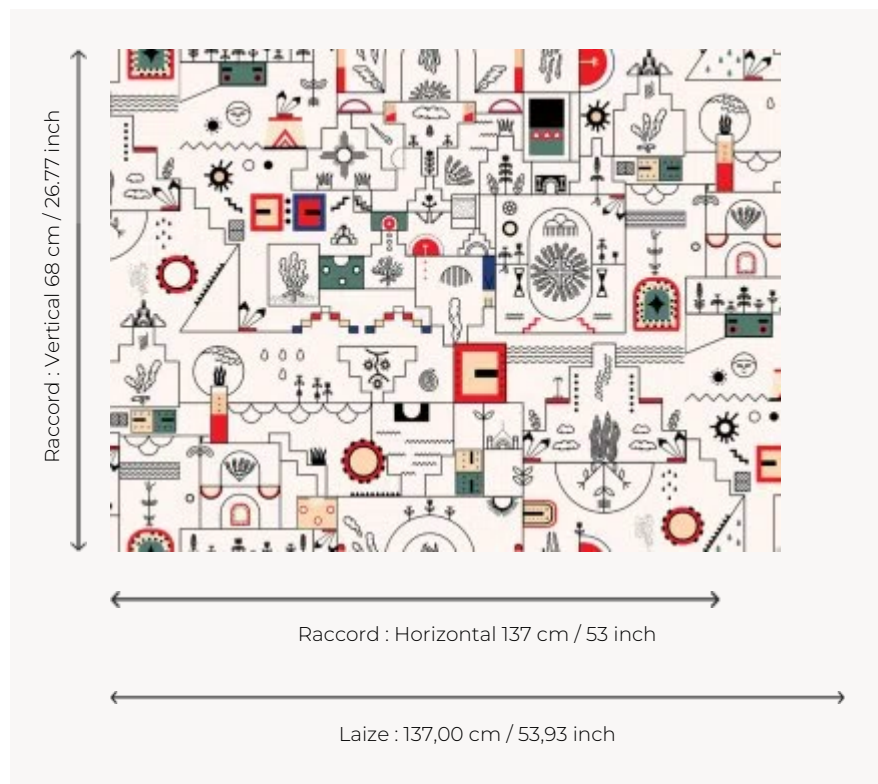

FP506001 ACHAK

Takutsinakawé is the spirit, or achak, depicted in this drawing. Illustrated in a graphic and stylized way, it shows the sacred elements of flowering, such as sun and rain, as well as the symbols of rebirth and abundance. This design is the result of a collaboration of La Maison Pierre Frey with students from the National School of Decorative Arts in Paris. Printed on extra-wide non-woven.

FP506001 - Buffalo

Pierre Frey

TYPE	Wide width printed wallpapers
ARTIST	Tiphaine Buhot Launay & Selim Hassan
SALES UNIT	Available per meter/yard
BACKING	NON WOVEN
COMPOSITION	100 % Non-woven
WIDTH	137 cm / 53,93 inch
REPEAT	H: 137 cm - 53,00 inch V: 68 cm - 26,77 inch Straight repeat
WEIGHT	180 gr / m ²
CARE	
TRIMMING	Pretrimmed
HANGING/REMOVING	Paste the wall Wet removable
CERTIFICATIONS	EUROCLASS B-s1,d0 ASTM E84 Class A
NOTES	Flame retardant backing
INFORMATION	Use the trim & join marks during installation. Double-cut installation.
BOOK	F9979PPFREY14