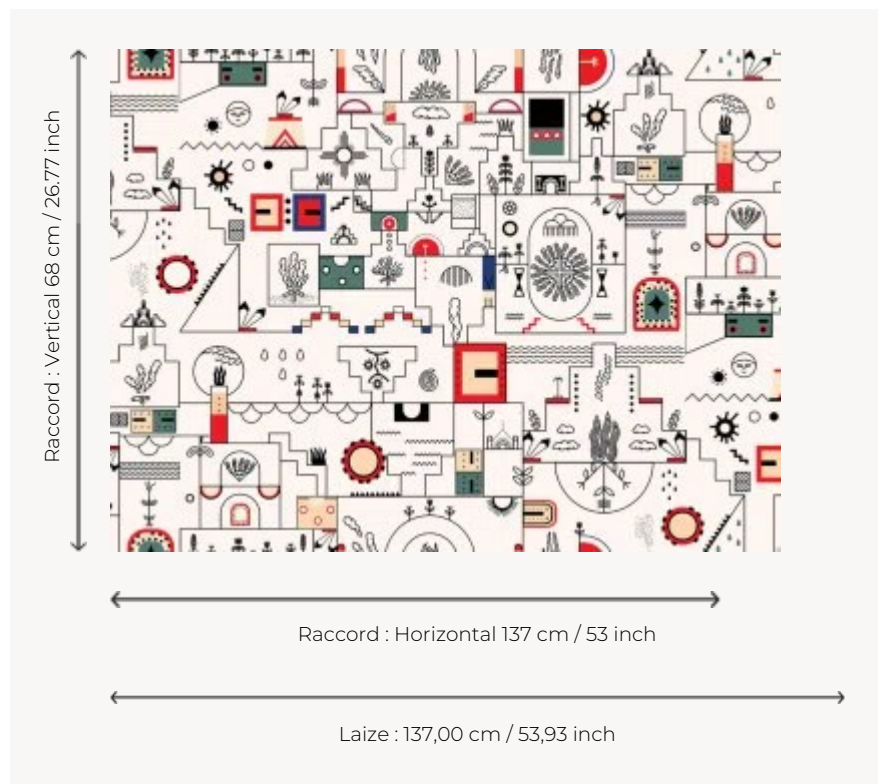

## FP506001 ACHAK

Takutsinakawé is the spirit, or achak, depicted in this drawing. Illustrated in a graphic and stylized way, it shows the sacred elements of flowering, such as sun and rain, as well as the symbols of rebirth and abundance. This design is the result of a collaboration of La Maison Pierre Frey with students from the National School of Decorative Arts in Paris. Printed on extra-wide non-woven.

### FP506001 - Buffalo

### Pierre Frey

<b>TYPE</b>	Wide width printed wallpapers
<b>ARTIST</b>	Tiphaine Buhot Launay & Selim Hassan
<b>SALES UNIT</b>	Available per meter/yard
<b>BACKING</b>	NON WOVEN
<b>COMPOSITION</b>	100 % Non-woven
<b>WIDTH</b>	137 cm / 53,93 inch
<b>REPEAT</b>	H: 137 cm - 53,00 inch V: 68 cm - 26,77 inch Straight repeat
<b>WEIGHT</b>	180 gr / m <sup>2</sup>
<b>CARE</b>	
<b>TRIMMING</b>	Pretrimmed
<b>HANGING/REMOVING</b>	Paste the wall Wet removable
<b>CERTIFICATIONS</b>	EUROCLASS B-s1,d0 ASTM E84 Class A
<b>NOTES</b>	Flame retardant backing
<b>INFORMATION</b>	Use the trim & join marks during installation. Double-cut installation.
<b>BOOK</b>	F9979PPFREY14