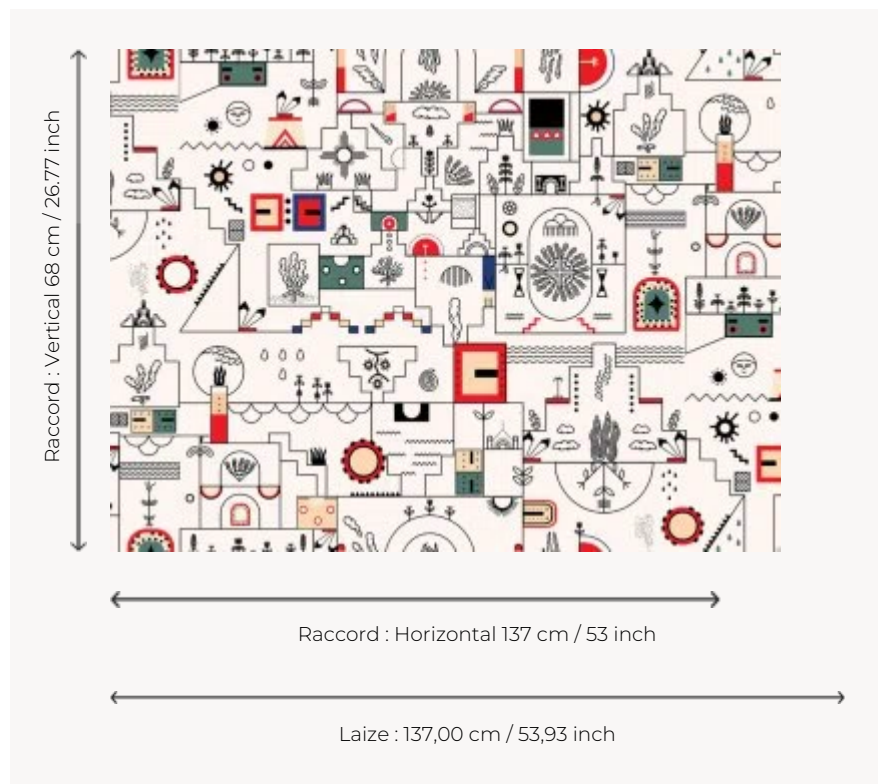

FP506001 ACHAK

Takutsinakawé is the spirit, or achak, depicted in this drawing. Illustrated in a graphic and stylized way, it shows the sacred elements of flowering, such as sun and rain, as well as the symbols of rebirth and abundance. This design is the result of a collaboration of La Maison Pierre Frey with students from the National School of Decorative Arts in Paris. Printed on extra-wide non-woven.

FP506001 - Buffalo

Pierre Frey

TYPE	Wide width printed wallpapers
ARTIST	Tiphaine Buhot Launay & Selim Hassan
SALES UNIT	Available per meter/yard
BACKING	NON WOVEN
COMPOSITION	100 % Non-woven
WIDTH	137 cm / 53,93 inch
REPEAT	H: 137 cm - 53,00 inch V: 68 cm - 26,77 inch Straight repeat
WEIGHT	180 gr / m ²
CARE	
TRIMMING	Pretrimmed
HANGING/REMOVING	Paste the wall Wet removable
CERTIFICATIONS	EUROCLASS B-s1,d0 ASTM E84 Class A
NOTES	Flame retardant backing
INFORMATION	Use the trim & join marks during installation. Double-cut installation.
BOOK	F9979PPFREY14