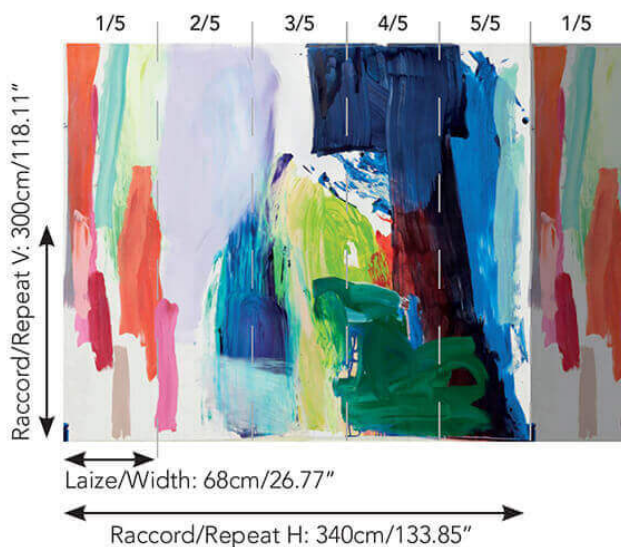

FP516001 KARMA

A contemporary acrylic artwork on canvas, creation by Catherine Pierlovisi. A powerful, poetic movement combines the artist's favorite colors and textures. Printed on embossed vinyl that brings to mind the surface of the canvas on the original painting.

FP516001 - Multicolore

Pierre Frey

TYPE	Small width printed wallpapers - Vinyls - Panoramic wallpapers
SALES UNIT	Full panoramic 300 cm x 340 cm (5 lengths 68 cm x 340 cm) - 118,11 in x 133,85 in(5 lengths 26,77 in x 133,85 in)
BACKING	PAPER
COMPOSITION	100 % Vinyl
WIDTH	68 cm / 26,77 inch
REPEAT	H: 340 cm - 133,00 inch V: 300 cm - 118,11 inch Straight repeat
WEIGHT	289 gr / m ²
CARE	
TRIMMING	Trimmed
HANGING/REMOVING	Paste the paper Dry strippable
CERTIFICATIONS	EUROCLASS B-s2,d0 ASTM E84 Class A
NOTES	Flame retardant backing Sold as a complete artwork
INFORMATION	1 roll = 5 panels