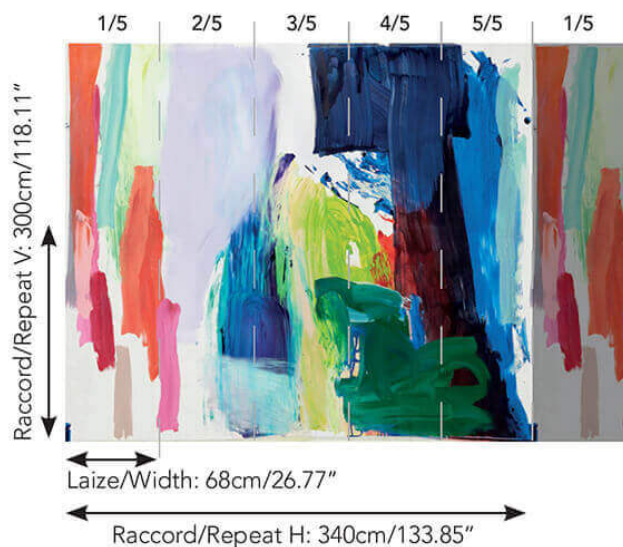

FP516001 KARMA

A contemporary acrylic artwork on canvas, creation by Catherine Pierlovisi. A powerful, poetic movement combines the artist's favorite colors and textures. Printed on embossed vinyl that brings to mind the surface of the canvas on the original painting.

FP516001 - Multicolore

Pierre Frey

TYPE	Small width printed wallpapers - Vinyls - Panoramic wallpapers
SALES UNIT	Full panoramic 300 cm x 340 cm (5 lengths 68 cm x 340 cm) - 118,11 in x 133,85 in(5 lengths 26,77 in x 133,85 in)
BACKING	PAPER
COMPOSITION	100 % Vinyl
WIDTH	68 cm / 26,77 inch
REPEAT	H: 340 cm - 133,00 inch V: 300 cm - 118,11 inch Straight repeat
WEIGHT	289 gr / m ²
CARE	
TRIMMING	Trimmed
HANGING/REMOVING	Paste the paper Dry strippable
CERTIFICATIONS	EUROCLASS B-s2,d0 ASTM E84 Class A
NOTES	Flame retardant backing Sold as a complete artwork
INFORMATION	1 roll = 5 panels