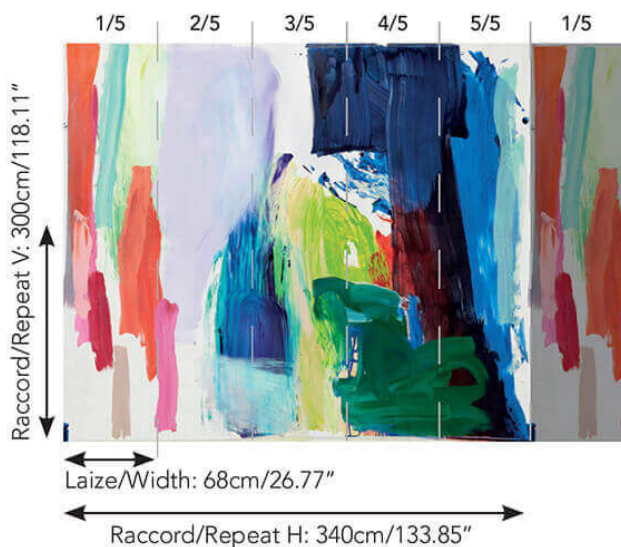

## FP516001 KARMA

A contemporary acrylic artwork on canvas, creation by Catherine Pierlovisi. A powerful, poetic movement combines the artist's favorite colors and textures. Printed on embossed vinyl that brings to mind the surface of the canvas on the original painting.

### Pierre Frey

<b>TYPE</b>	Small width printed wallpapers - Vinyls - Panoramic wallpapers
<b>SALES UNIT</b>	Full panoramic 300 cm x 340 cm ( 5 lengths 68 cm x 340 cm) - 118,11 in x 133,85 in( 5 lengths 26,77 in x 133,85 in)
<b>BACKING</b>	PAPER
<b>COMPOSITION</b>	100 % Vinyl
<b>WIDTH</b>	68 cm / 26,77 inch
<b>REPEAT</b>	H: 340 cm - 133,00 inch V: 300 cm - 118,11 inch Straight repeat
<b>WEIGHT</b>	289 gr / m <sup>2</sup>
<b>CARE</b>	
<b>TRIMMING</b>	Trimmed
<b>HANGING/REMOVING</b>	Paste the paper Dry strippable
<b>CERTIFICATIONS</b>	EUROCLASS B-s2,d0 ASTM E84 Class A
<b>NOTES</b>	Flame retardant backing Sold as a complete artwork
<b>INFORMATION</b>	1 roll = 5 panels