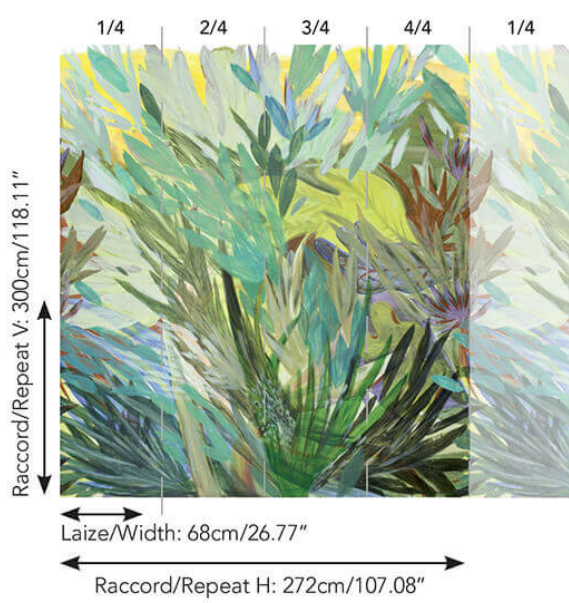

## FP517001 ALOE

Cactus, succulents and luxuriant vegetation make up this contemporary vegetal fantasy by artist Carla Talopp. A fascinating XXL vision. Printed on embossed vinyl recalling the artist's original canvas.

### Pierre Frey

<b>TYPE</b>	Small width printed wallpapers - Vinyls - Panoramic wallpapers
<b>SALES UNIT</b>	Full panoramic 300 cm x 340 cm ( 4 lengths 68 cm x 340 cm) - 118,11 in x 133,85 in( 4 lengths 26,77 in x 133,85 in)
<b>BACKING</b>	PAPER
<b>COMPOSITION</b>	100 % Vinyl
<b>WIDTH</b>	68 cm / 26,77 inch
<b>REPEAT</b>	H: 272 cm - 107,00 inch V: 300 cm - 118,11 inch Straight repeat
<b>WEIGHT</b>	289 gr / m <sup>2</sup>
<b>CARE</b>	
<b>TRIMMING</b>	Trimmed
<b>HANGING/REMOVING</b>	Paste the paper Dry strippable
<b>CERTIFICATIONS</b>	EUROCLASS B-s2,d0 ASTM E84 Class A
<b>NOTES</b>	Flame retardant backing Sold as a complete artwork
<b>INFORMATION</b>	1 roll = 4 panels

# 1 Colors

FP517001  
Citrus