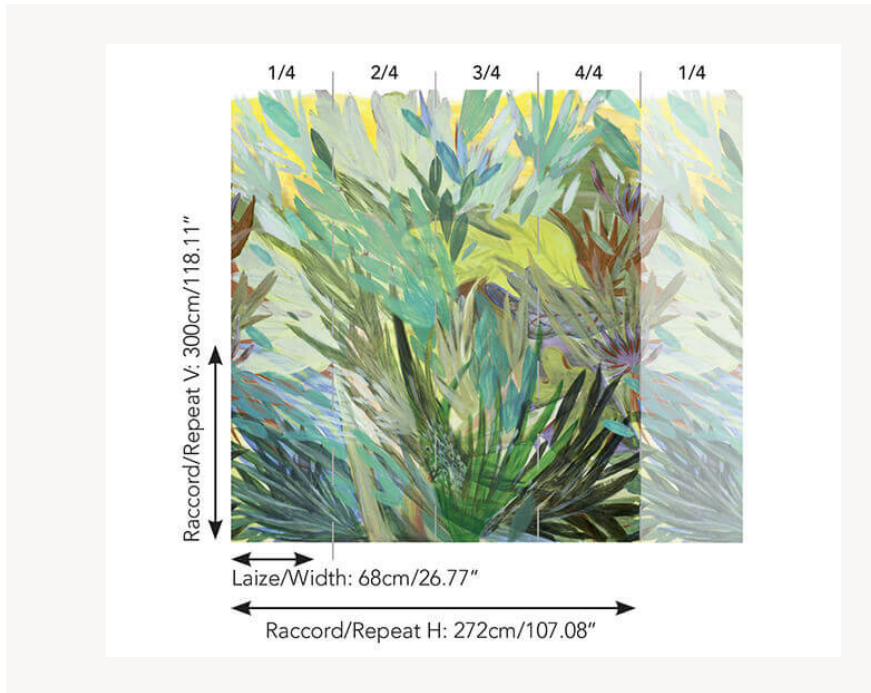

## FP517001 ALOE

Cactus, succulents and luxuriant vegetation make up this contemporary vegetal fantasy by artist Carla Talopp. A fascinating XXL vision. Printed on embossed vinyl recalling the artist's original canvas.

### Pierre Frey

<b>TYPE</b>	Small width printed wallpapers - Vinyls - Panoramic wallpapers
<b>SALES UNIT</b>	Full panoramic 300 cm x 340 cm ( 4 lengths 68 cm x 340 cm) - 118,11 in x 133,85 in( 4 lengths 26,77 in x 133,85 in)
<b>BACKING</b>	PAPER
<b>COMPOSITION</b>	100 % Vinyl
<b>WIDTH</b>	68 cm / 26,77 inch
<b>REPEAT</b>	H: 272 cm - 107,00 inch V: 300 cm - 118,11 inch Straight repeat
<b>WEIGHT</b>	289 gr / m <sup>2</sup>
<b>CARE</b>	
<b>TRIMMING</b>	Trimmed
<b>HANGING/REMOVING</b>	Paste the paper Dry strippable
<b>CERTIFICATIONS</b>	EUROCLASS B-s2,d0 ASTM E84 Class A
<b>NOTES</b>	Flame retardant backing Sold as a complete artwork
<b>INFORMATION</b>	1 roll = 4 panels

# 1 Colors

FP517001  
Citrus