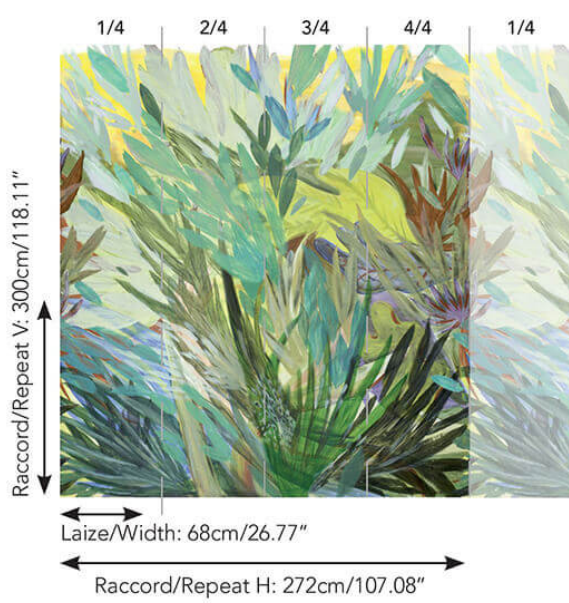

FP517001 ALOE

Cactus, succulents and luxuriant vegetation make up this contemporary vegetal fantasy by artist Carla Talopp. A fascinating XXL vision. Printed on embossed vinyl recalling the artist's original canvas.

FP517001 - Citrus

Pierre Frey

TYPE	Small width printed wallpapers - Vinyls - Panoramic wallpapers
SALES UNIT	Full panoramic 300 cm x 340 cm (4 lengths 68 cm x 340 cm) - 118,11 in x 133,85 in(4 lengths 26,77 in x 133,85 in)
BACKING	PAPER
COMPOSITION	100 % Vinyl
WIDTH	68 cm / 26,77 inch
REPEAT	H: 272 cm - 107,00 inch V: 300 cm - 118,11 inch Straight repeat
WEIGHT	289 gr / m ²
CARE	
TRIMMING	Trimmed
HANGING/REMOVING	Paste the paper Dry strippable
CERTIFICATIONS	EUROCLASS B-s2,d0 ASTM E84 Class A
NOTES	Flame retardant backing Sold as a complete artwork
INFORMATION	1 roll = 4 panels

1 Colors

FP517001
Citrus