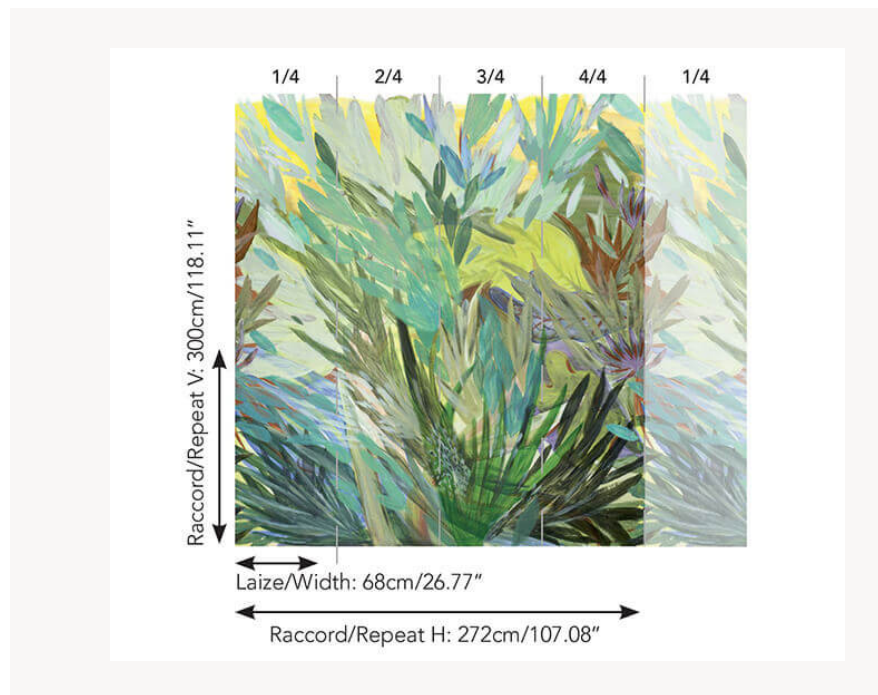

## FP517001 ALOE

Cactus, succulents and luxuriant vegetation make up this contemporary vegetal fantasy by artist Carla Talopp. A fascinating XXL vision. Printed on embossed vinyl recalling the artist's original canvas.

### Pierre Frey

<b>TYPE</b>	Small width printed wallpapers - Vinyls - Panoramic wallpapers
<b>SALES UNIT</b>	Full panoramic 300 cm x 340 cm ( 4 lengths 68 cm x 340 cm) - 118,11 in x 133,85 in( 4 lengths 26,77 in x 133,85 in)
<b>BACKING</b>	PAPER
<b>COMPOSITION</b>	100 % Vinyl
<b>WIDTH</b>	68 cm / 26,77 inch
<b>REPEAT</b>	H: 272 cm - 107,00 inch V: 300 cm - 118,11 inch Straight repeat
<b>WEIGHT</b>	289 gr / m <sup>2</sup>
<b>CARE</b>	
<b>TRIMMING</b>	Trimmed
<b>HANGING/REMOVING</b>	Paste the paper Dry strippable
<b>CERTIFICATIONS</b>	EUROCLASS B-s2,d0 ASTM E84 Class A
<b>NOTES</b>	Flame retardant backing Sold as a complete artwork
<b>INFORMATION</b>	1 roll = 4 panels

# 1 Colors

FP517001  
Citrus