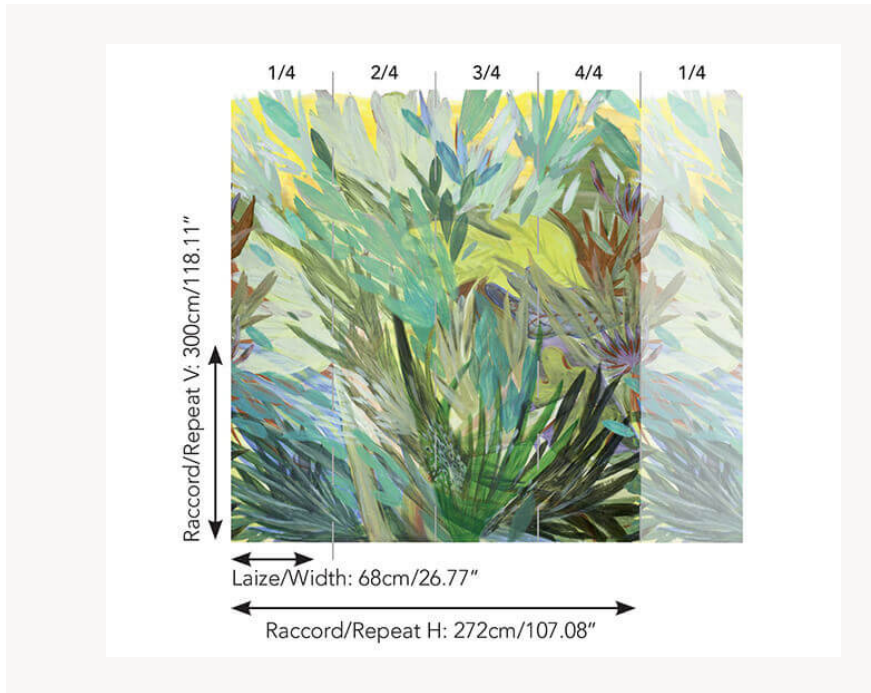

FP517001 ALOE

Cactus, succulents and luxuriant vegetation make up this contemporary vegetal fantasy by artist Carla Talopp. A fascinating XXL vision. Printed on embossed vinyl recalling the artist's original canvas.

FP517001 - Citrus

Pierre Frey

TYPE	Small width printed wallpapers - Vinyls - Panoramic wallpapers
SALES UNIT	Full panoramic 300 cm x 340 cm (4 lengths 68 cm x 340 cm) - 118,11 in x 133,85 in(4 lengths 26,77 in x 133,85 in)
BACKING	PAPER
COMPOSITION	100 % Vinyl
WIDTH	68 cm / 26,77 inch
REPEAT	H: 272 cm - 107,00 inch V: 300 cm - 118,11 inch Straight repeat
WEIGHT	289 gr / m ²
CARE	
TRIMMING	Trimmed
HANGING/REMOVING	Paste the paper Dry strippable
CERTIFICATIONS	EUROCLASS B-s2,d0 ASTM E84 Class A
NOTES	Flame retardant backing Sold as a complete artwork
INFORMATION	1 roll = 4 panels

1 Colors

FP517001
Citrus