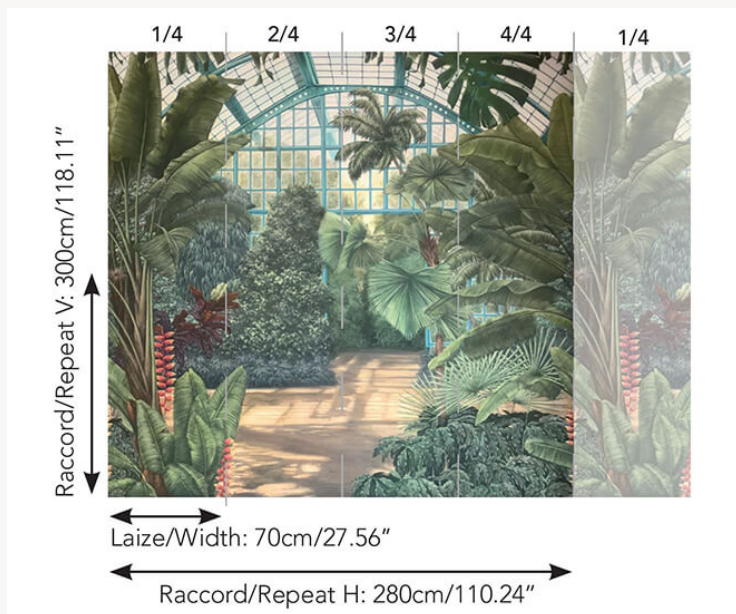

FP521001 LA SERRE

Tropical plants, banana trees and birds of paradise thrive in this greenhouse that was hand-painted by Cédric Peltier. A relaxing vegetal harmony evoking far-away places with surprising realism. Printed on a matte, non-woven material.

FP521001 - Palmier

Pierre Frey

TYPE	Small width printed wallpapers - Panoramic wallpapers
ARTIST	Cédric Peltier
SALES UNIT	Full panoramic 300 cm x 280 cm (4 lengths 70 cm x 280 cm) - 118,11 in x 110,23 in(4 lengths 27,55 in x 110,23 in)
BACKING	NON WOVEN
COMPOSITION	-
WIDTH	70 cm / 27,55 inch
REPEAT	H: 280 cm - 110,00 inch V: 300 cm - 118,11 inch Straight repeat
WEIGHT	152 gr / m ²
CARE	
TRIMMING	Trimmed
HANGING/REMOVING	Paste the wall Strippable
CERTIFICATIONS	EUROCLASS B-s1,d0 ASTM E84 Class A
NOTES	Flame retardant backing Sold as a complete artwork
INFORMATION	1 roll = 4 panels