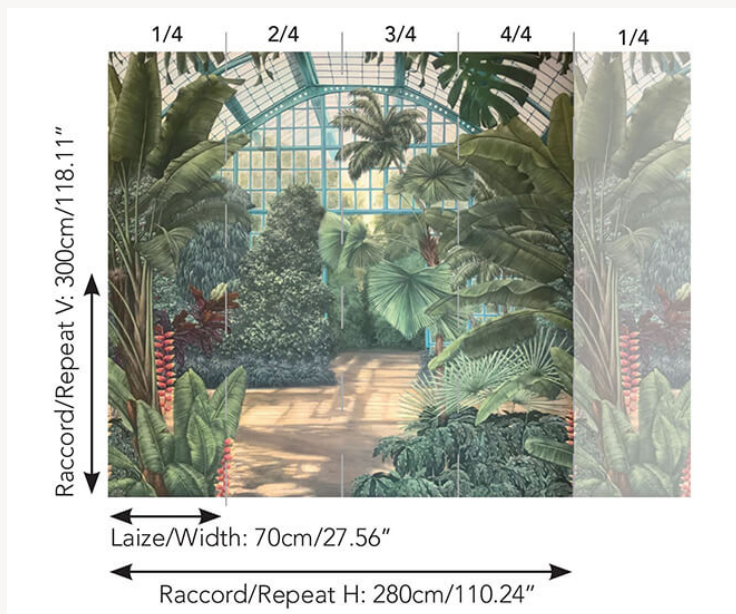

## FP521001 LA SERRE

Tropical plants, banana trees and birds of paradise thrive in this greenhouse that was hand-painted by Cédric Peltier. A relaxing vegetal harmony evoking far-away places with surprising realism. Printed on a matte, non-woven material.

### Pierre Frey

<b>TYPE</b>	Small width printed wallpapers - Panoramic wallpapers
<b>ARTIST</b>	Cédric Peltier
<b>SALES UNIT</b>	Full panoramic 300 cm x 280 cm ( 4 lengths 70 cm x 280 cm) - 118,11 in x 110,23 in( 4 lengths 27,55 in x 110,23 in)
<b>BACKING</b>	NON WOVEN
<b>COMPOSITION</b>	-
<b>WIDTH</b>	70 cm / 27,55 inch
<b>REPEAT</b>	H: 280 cm - 110,00 inch V: 300 cm - 118,11 inch Straight repeat
<b>WEIGHT</b>	152 gr / m <sup>2</sup>
<b>CARE</b>	
<b>TRIMMING</b>	Trimmed
<b>HANGING/REMOVING</b>	Paste the wall Strippable
<b>CERTIFICATIONS</b>	EUROCLASS B-s1,d0 ASTM E84 Class A
<b>NOTES</b>	Flame retardant backing Sold as a complete artwork
<b>INFORMATION</b>	1 roll = 4 panels