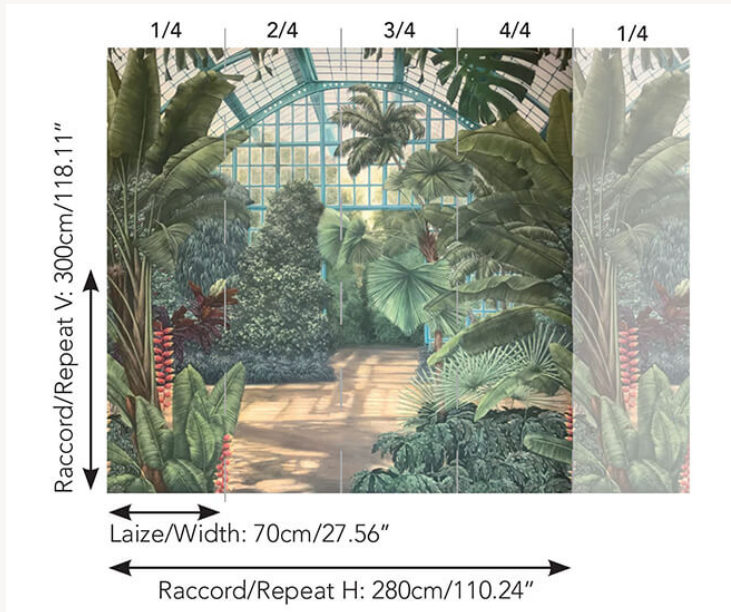

FP521001 LA SERRE

Tropical plants, banana trees and birds of paradise thrive in this greenhouse that was hand-painted by Cédric Peltier. A relaxing vegetal harmony evoking far-away places with surprising realism. Printed on a matte, non-woven material.

FP521001 - Palmier

Pierre Frey

TYPE	Small width printed wallpapers - Panoramic wallpapers
ARTIST	Cédric Peltier
SALES UNIT	Full panoramic 300 cm x 280 cm (4 lengths 70 cm x 280 cm) - 118,11 in x 110,23 in(4 lengths 27,55 in x 110,23 in)
BACKING	NON WOVEN
COMPOSITION	-
WIDTH	70 cm / 27,55 inch
REPEAT	H: 280 cm - 110,00 inch V: 300 cm - 118,11 inch Straight repeat
WEIGHT	152 gr / m ²
CARE	
TRIMMING	Trimmed
HANGING/REMOVING	Paste the wall Strippable
CERTIFICATIONS	EUROCLASS B-s1,d0 ASTM E84 Class A
NOTES	Flame retardant backing Sold as a complete artwork
INFORMATION	1 roll = 4 panels