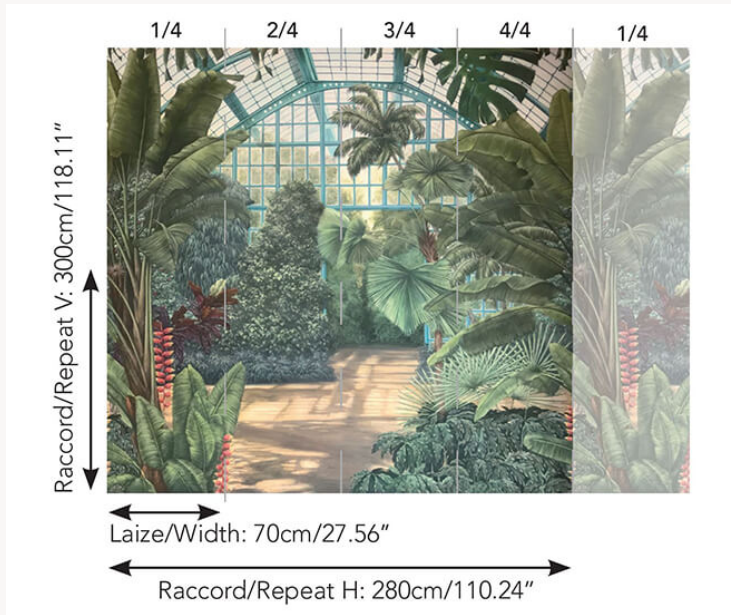

FP521001 LA SERRE

Tropical plants, banana trees and birds of paradise thrive in this greenhouse that was hand-painted by Cédric Peltier. A relaxing vegetal harmony evoking far-away places with surprising realism. Printed on a matte, non-woven material.

FP521001 - Palmier

Pierre Frey

TYPE	Small width printed wallpapers - Panoramic wallpapers
ARTIST	Cédric Peltier
SALES UNIT	Full panoramic 300 cm x 280 cm (4 lengths 70 cm x 280 cm) - 118,11 in x 110,23 in(4 lengths 27,55 in x 110,23 in)
BACKING	NON WOVEN
COMPOSITION	-
WIDTH	70 cm / 27,55 inch
REPEAT	H: 280 cm - 110,00 inch V: 300 cm - 118,11 inch Straight repeat
WEIGHT	152 gr / m²
CARE	
TRIMMING	Trimmed
HANGING/REMOVING	Paste the wall Strippable
CERTIFICATIONS	EUROCLASS B-s1,d0 ASTM E84 Class A
NOTES	Flame retardant backing Sold as a complete artwork
INFORMATION	1 roll = 4 panels