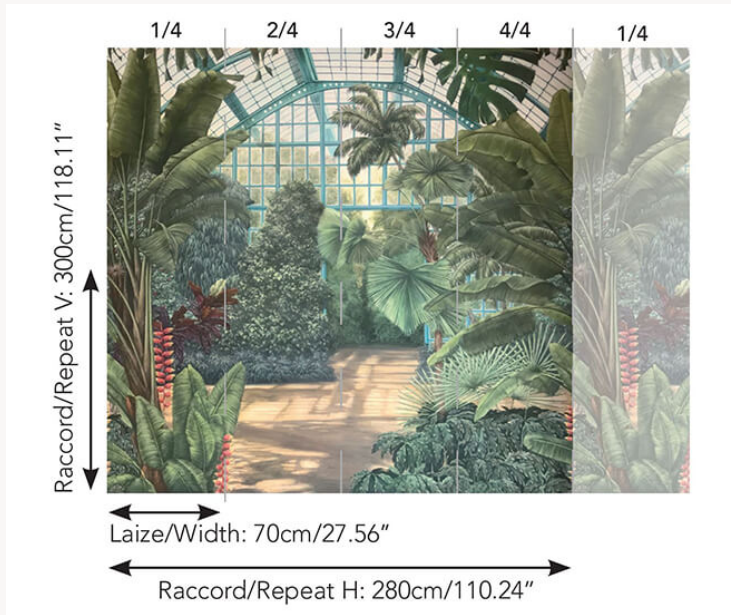

FP521001 LA SERRE

Tropical plants, banana trees and birds of paradise thrive in this greenhouse that was hand-painted by Cédric Peltier. A relaxing vegetal harmony evoking far-away places with surprising realism. Printed on a matte, non-woven material.

FP521001 - Palmier

Pierre Frey

TYPE	Small width printed wallpapers - Panoramic wallpapers
ARTIST	Cédric Peltier
SALES UNIT	Full panoramic 300 cm x 280 cm (4 lengths 70 cm x 280 cm) - 118,11 in x 110,23 in(4 lengths 27,55 in x 110,23 in)
BACKING	NON WOVEN
COMPOSITION	-
WIDTH	70 cm / 27,55 inch
REPEAT	H: 280 cm - 110,00 inch V: 300 cm - 118,11 inch Straight repeat
WEIGHT	152 gr / m ²
CARE	
TRIMMING	Trimmed
HANGING/REMOVING	Paste the wall Strippable
CERTIFICATIONS	EUROCLASS B-s1,d0 ASTM E84 Class A
NOTES	Flame retardant backing Sold as a complete artwork
INFORMATION	1 roll = 4 panels