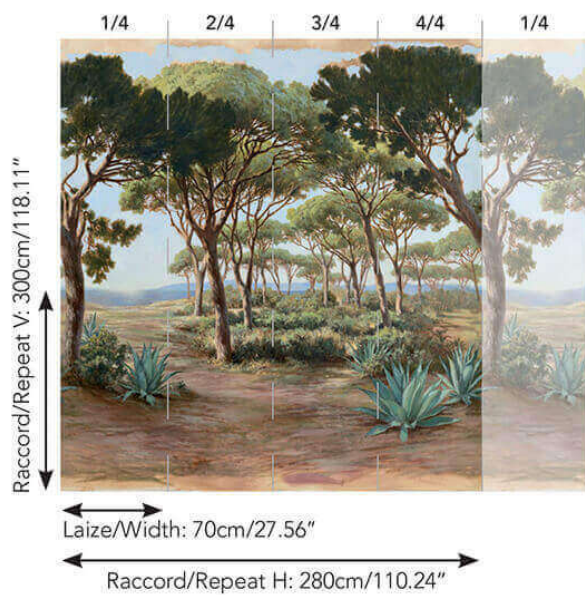

## FP522001 L'ESTEREL

L'ESTEREL is an idyllic, hand-painted landscape from the south of France, where sunrise brings out the lights and shadows of stone pines, agave plants and the Mediterranean Sea. The technique of brush painting reveals the character and depth of this panorama. Printed on a matte, non-woven material recalling the artist's canvas.

### Pierre Frey

<b>TYPE</b>	Small width printed wallpapers - Panoramic wallpapers
<b>SALES UNIT</b>	Full panoramic 300 cm x 280 cm ( 4 lengths 70 cm x 280 cm) - 118,11 in x 110,23 in ( 4 lengths 27,55 in x 110,23 in)
<b>BACKING</b>	NON WOVEN
<b>COMPOSITION</b>	-
<b>WIDTH</b>	70 cm / 27,55 inch
<b>REPEAT</b>	H: 280 cm - 110,00 inch V: 300 cm - 118,11 inch Straight repeat
<b>WEIGHT</b>	135 gr / m <sup>2</sup>
<b>CARE</b>	
<b>TRIMMING</b>	Trimmed
<b>HANGING/REMOVING</b>	Paste the wall Strippable
<b>CERTIFICATIONS</b>	EUROCLASS C-s1,d0 ASTM E84 Class A
<b>NOTES</b>	Flame retardant backing Sold as a complete artwork
<b>INFORMATION</b>	1 roll = 4 panels