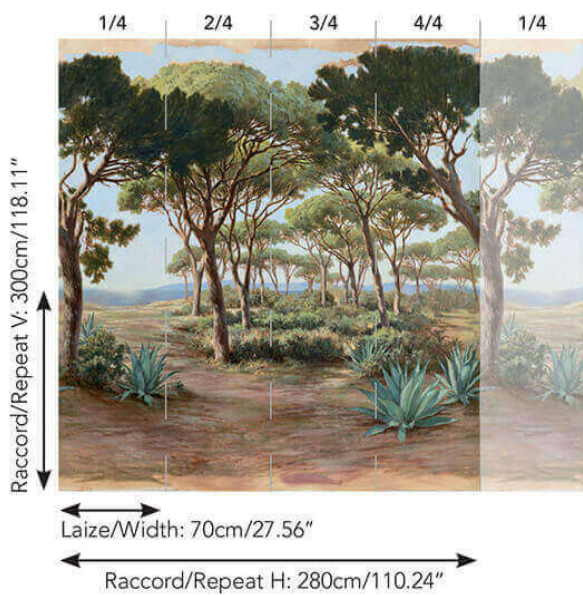

## FP522001 L'ESTEREL

L'ESTEREL is an idyllic, hand-painted landscape from the south of France, where sunrise brings out the lights and shadows of stone pines, agave plants and the Mediterranean Sea. The technique of brush painting reveals the character and depth of this panorama. Printed on a matte, non-woven material recalling the artist's canvas.

### Pierre Frey

<b>TYPE</b>	Small width printed wallpapers - Panoramic wallpapers
<b>SALES UNIT</b>	Full panoramic 300 cm x 280 cm ( 4 lengths 70 cm x 280 cm) - 118,11 in x 110,23 in ( 4 lengths 27,55 in x 110,23 in)
<b>BACKING</b>	NON WOVEN
<b>COMPOSITION</b>	-
<b>WIDTH</b>	70 cm / 27,55 inch
<b>REPEAT</b>	H: 280 cm - 110,00 inch V: 300 cm - 118,11 inch Straight repeat
<b>WEIGHT</b>	135 gr / m <sup>2</sup>
<b>CARE</b>	
<b>TRIMMING</b>	Trimmed
<b>HANGING/REMOVING</b>	Paste the wall Strippable
<b>CERTIFICATIONS</b>	EUROCLASS C-s1,d0 ASTM E84 Class A
<b>NOTES</b>	Flame retardant backing Sold as a complete artwork
<b>INFORMATION</b>	1 roll = 4 panels