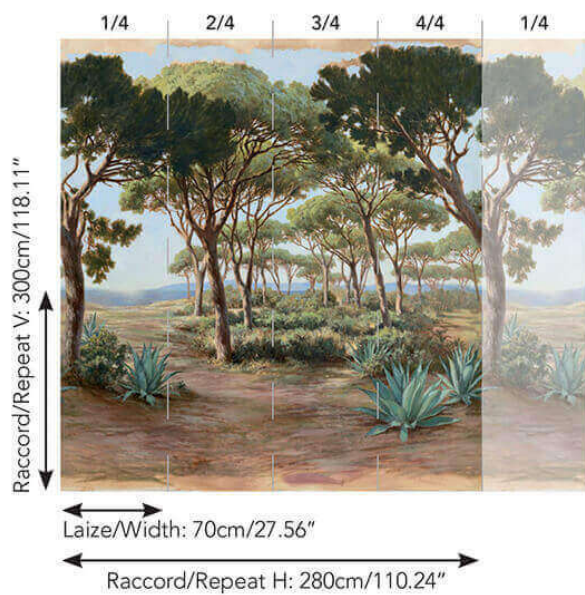

FP522001 L'ESTEREL

L'ESTEREL is an idyllic, hand-painted landscape from the south of France, where sunrise brings out the lights and shadows of stone pines, agave plants and the Mediterranean Sea. The technique of brush painting reveals the character and depth of this panorama. Printed on a matte, non-woven material recalling the artist's canvas.

FP522001 - Agave

Pierre Frey

TYPE	Small width printed wallpapers - Panoramic wallpapers
SALES UNIT	Full panoramic 300 cm x 280 cm (4 lengths 70 cm x 280 cm) - 118,11 in x 110,23 in (4 lengths 27,55 in x 110,23 in)
BACKING	NON WOVEN
COMPOSITION	-
WIDTH	70 cm / 27,55 inch
REPEAT	H: 280 cm - 110,00 inch V: 300 cm - 118,11 inch Straight repeat
WEIGHT	135 gr / m ²
CARE	
TRIMMING	Trimmed
HANGING/REMOVING	Paste the wall Strippable
CERTIFICATIONS	EUROCLASS C-s1,d0 ASTM E84 Class A
NOTES	Flame retardant backing Sold as a complete artwork
INFORMATION	1 roll = 4 panels