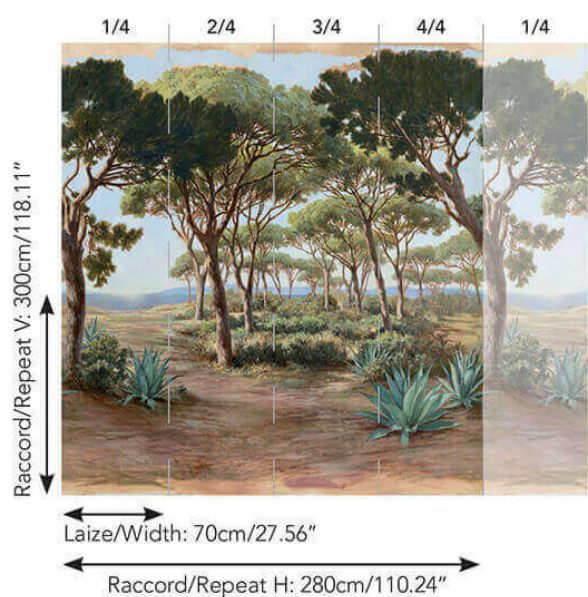

## FP522001 L'ESTEREL

L'ESTEREL is an idyllic, hand-painted landscape from the south of France, where sunrise brings out the lights and shadows of stone pines, agave plants and the Mediterranean Sea. The technique of brush painting reveals the character and depth of this panorama. Printed on a matte, non-woven material recalling the artist's canvas.

### Pierre Frey

<b>TYPE</b>	Small width printed wallpapers - Panoramic wallpapers
<b>SALES UNIT</b>	Full panoramic 300 cm x 280 cm ( 4 lengths 70 cm x 280 cm) - 118,11 in x 110,23 in ( 4 lengths 27,55 in x 110,23 in)
<b>BACKING</b>	NON WOVEN
<b>COMPOSITION</b>	-
<b>WIDTH</b>	70 cm / 27,55 inch
<b>REPEAT</b>	H: 280 cm - 110,00 inch V: 300 cm - 118,11 inch Straight repeat
<b>WEIGHT</b>	135 gr / m <sup>2</sup>
<b>CARE</b>	
<b>TRIMMING</b>	Trimmed
<b>HANGING/REMOVING</b>	Paste the wall Strippable
<b>CERTIFICATIONS</b>	EUROCLASS C-si,d0 ASTM E84 Class A
<b>NOTES</b>	Flame retardant backing Sold as a complete artwork
<b>INFORMATION</b>	1 roll = 4 panels