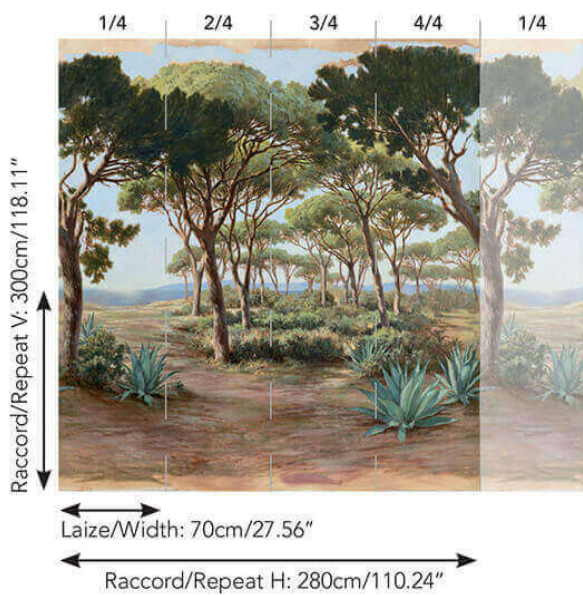

FP522001 L'ESTEREL

L'ESTEREL is an idyllic, hand-painted landscape from the south of France, where sunrise brings out the lights and shadows of stone pines, agave plants and the Mediterranean Sea. The technique of brush painting reveals the character and depth of this panorama. Printed on a matte, non-woven material recalling the artist's canvas.

FP522001 - Agave

Pierre Frey

TYPE	Small width printed wallpapers - Panoramic wallpapers
SALES UNIT	Full panoramic 300 cm x 280 cm (4 lengths 70 cm x 280 cm) - 118,11 in x 110,23 in (4 lengths 27,55 in x 110,23 in)
BACKING	NON WOVEN
COMPOSITION	-
WIDTH	70 cm / 27,55 inch
REPEAT	H: 280 cm - 110,00 inch V: 300 cm - 118,11 inch Straight repeat
WEIGHT	135 gr / m ²
CARE	
TRIMMING	Trimmed
HANGING/REMOVING	Paste the wall Strippable
CERTIFICATIONS	EUROCLASS C-s1,d0 ASTM E84 Class A
NOTES	Flame retardant backing Sold as a complete artwork
INFORMATION	1 roll = 4 panels