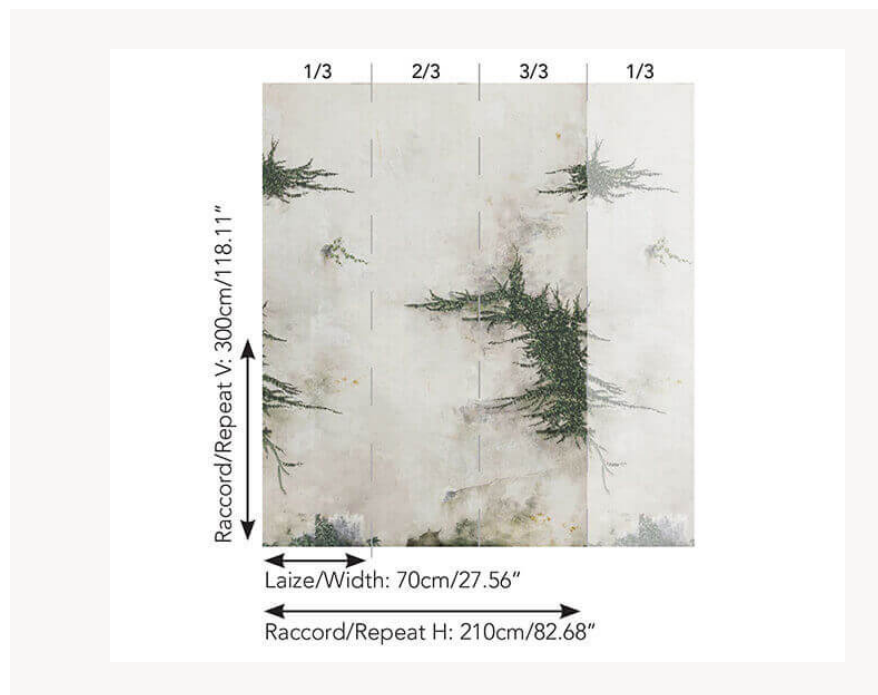

### Pierre Frey

<b>TYPE</b>	Small width printed wallpapers - Panoramic wallpapers
<b>SALES UNIT</b>	Full panoramic 300 cm x 280 cm ( 3 lengths 70 cm x 280 cm) - 118,11 in x 110,23 in ( 3 lengths 27,55 in x 110,23 in)
<b>BACKING</b>	NON WOVEN
<b>COMPOSITION</b>	-
<b>WIDTH</b>	70 cm / 27,55 inch
<b>REPEAT</b>	H: 210 cm - 82,00 inch V: 300 cm - 118,11 inch Straight repeat
<b>WEIGHT</b>	152 gr / m <sup>2</sup>
<b>CARE</b>	
<b>TRIMMING</b>	Trimmed
<b>HANGING/REMOVING</b>	Paste the wall Strippable
<b>CERTIFICATIONS</b>	EUROCLASS B-s1,d0 ASTM E84 Class A
<b>NOTES</b>	Flame retardant backing Sold as a complete artwork
<b>INFORMATION</b>	1 roll = 3 panels