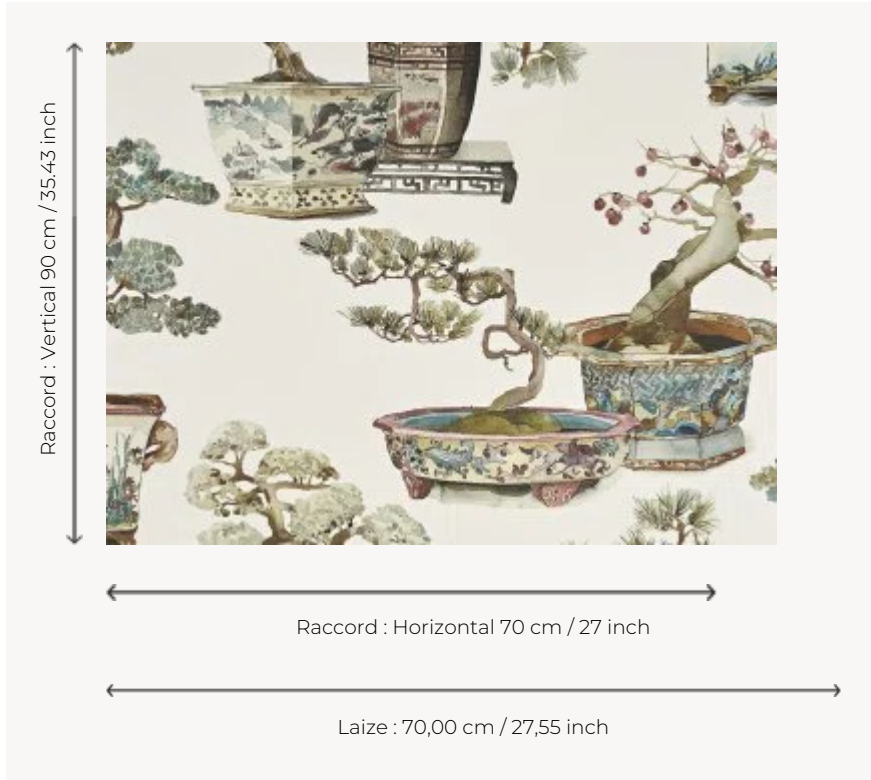

FP530001 KYOTO

Styled along the classic lines of Pierre Frey prints, KYOTO takes us on a journey to Japan with these magnificent potted bonsais printed on linen in delicate shades. Rotary printed on embossed and pearly vinyl, with the look of handwoven silk. Also available as a fabric under reference F3335.

FP530001 - Original

Pierre Frey

TYPE	Small width printed wallpapers - Vinyls
SALES UNIT	Available per roll of 10,05 mts
BACKING	NON WOVEN
COMPOSITION	100 % Vinyl
WIDTH	70 cm / 27,55 inch
REPEAT	H: 70 cm - 27,00 inch V: 90 cm - 35,43 inch Half drop repeat
WEIGHT	400 gr / m ²
CARE	 
TRIMMING	Trimmed
HANGING/REMOVING	Paste the wall Wet removable
CERTIFICATIONS	EUROCLASS B-s2,d0 ASTM E84 Class A
NOTES	Flame retardant backing Extra washable