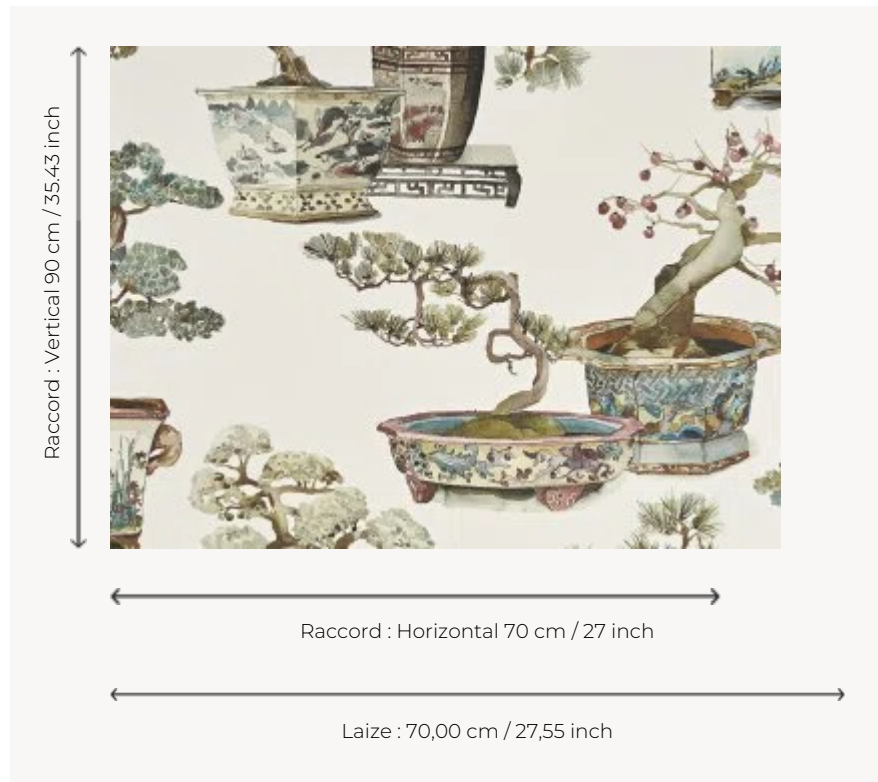

FP530001 KYOTO

Styled along the classic lines of Pierre Frey prints, KYOTO takes us on a journey to Japan with these magnificent potted bonsais printed on linen in delicate shades. Rotary printed on embossed and pearly vinyl, with the look of handwoven silk. Also available as a fabric under reference F3335.

FP530001 - Original

Pierre Frey

TYPE	Small width printed wallpapers - Vinyls
SALES UNIT	Available per roll of 10,05 mts
BACKING	NON WOVEN
COMPOSITION	100 % Vinyl
WIDTH	70 cm / 27,55 inch
REPEAT	H: 70 cm - 27,00 inch V: 90 cm - 35,43 inch Half drop repeat
WEIGHT	400 gr / m ²
CARE	
TRIMMING	Trimmed
HANGING/REMOVING	Paste the wall Wet removable
CERTIFICATIONS	EUROCLASS B-s2,d0 ASTM E84 Class A
NOTES	Flame retardant backing Extra washable