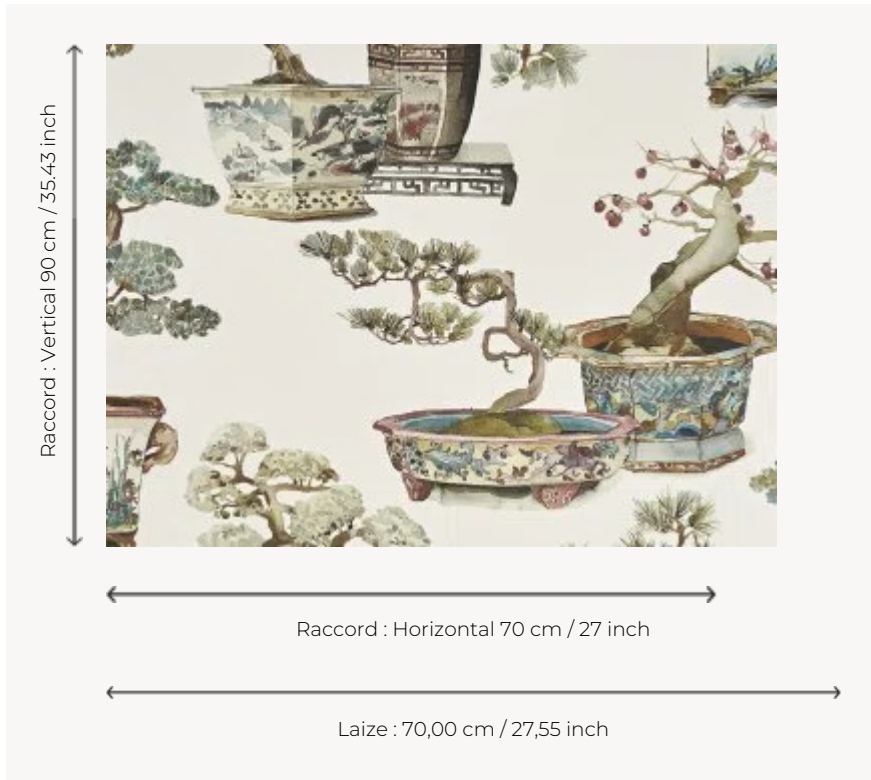

FP530001 KYOTO

Styled along the classic lines of Pierre Frey prints, KYOTO takes us on a journey to Japan with these magnificent potted bonsais printed on linen in delicate shades. Rotary printed on embossed and pearly vinyl, with the look of handwoven silk. Also available as a fabric under reference F3335.

FP530001 - Original

Pierre Frey

TYPE	Small width printed wallpapers - Vinyls
SALES UNIT	Available per roll of 10,05 mts
BACKING	NON WOVEN
COMPOSITION	100 % Vinyl
WIDTH	70 cm / 27,55 inch
REPEAT	H: 70 cm - 27,00 inch V: 90 cm - 35,43 inch Half drop repeat
WEIGHT	400 gr / m ²
CARE	
TRIMMING	Trimmed
HANGING/REMOVING	Paste the wall Wet removable
CERTIFICATIONS	EUROCLASS B-s2,d0 ASTM E84 Class A
NOTES	Flame retardant backing Extra washable