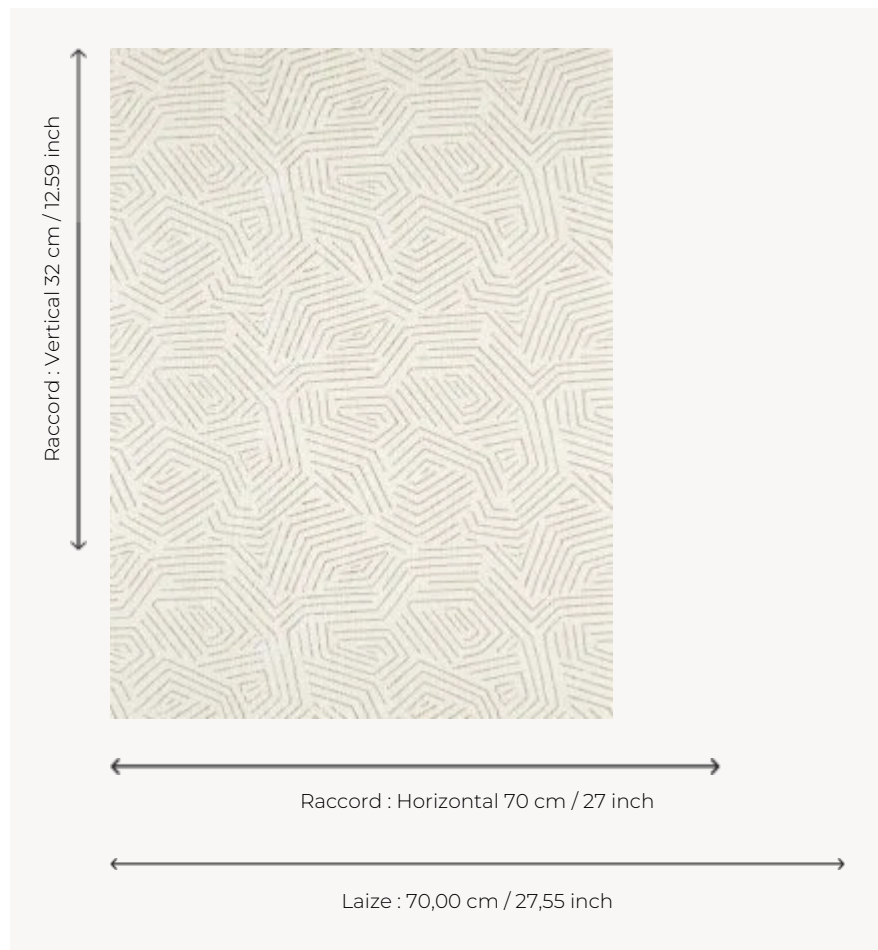

FP531001 TENERE

The graphic, rhythmical design of TENERE was inspired by the desert of the same name located south of the Sahara. Rotary printed on embossed vinyl, with the look of wood.

FP531001 - Ocre

Pierre Frey

TYPE	Small width printed wallpapers - Vinyls
SALES UNIT	Available per roll of 10,05 mts
BACKING	NON WOVEN
COMPOSITION	100 % Vinyl
WIDTH	70 cm / 27,55 inch
REPEAT	H: 70 cm - 27,00 inch V: 32 cm - 12,59 inch Straight repeat
WEIGHT	520 gr / m ²
CARE	
TRIMMING	Trimmed
HANGING/REMOVING	Paste the wall Wet removable
CERTIFICATIONS	ASTM E84 Class A EUROCLASS C-s2,d0
NOTES	Flame retardant backing Extra washable

2 Colors

FP531001
Ocre

FP531002
Acajou