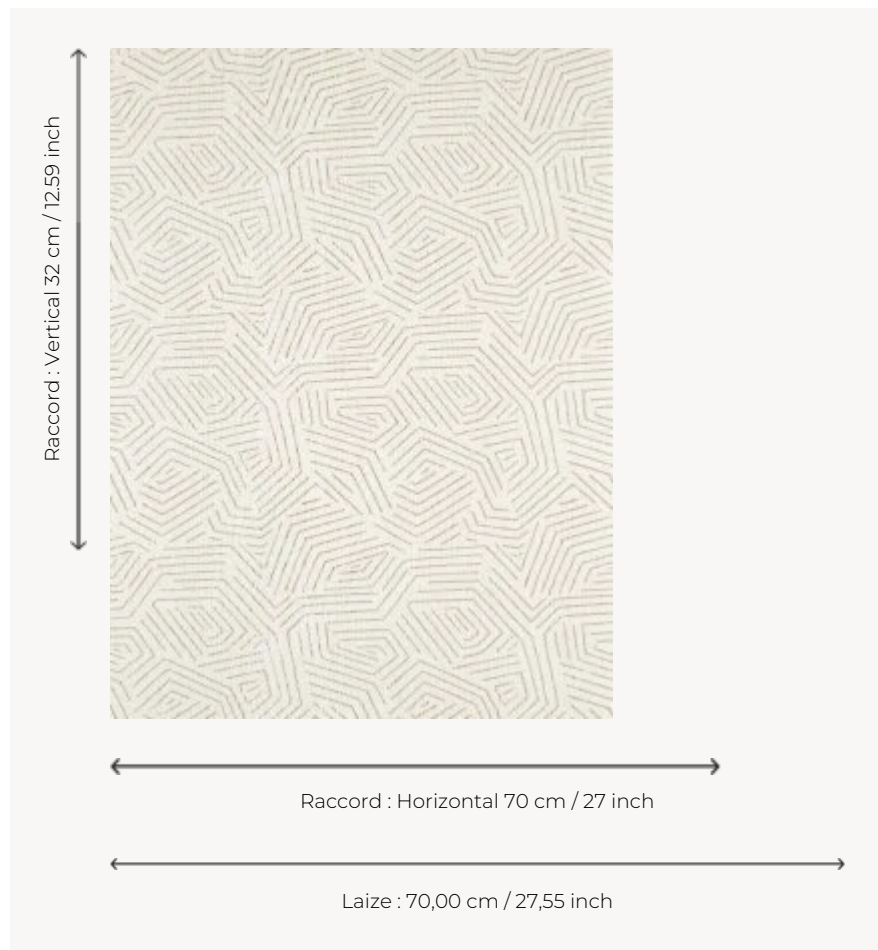

# FP531001 TENERE

The graphic, rhythmical design of TENERE was inspired by the desert of the same name located south of the Sahara. Rotary printed on embossed vinyl, with the look of wood.

## Pierre Frey

<b>TYPE</b>	Small width printed wallpapers - Vinyls
<b>SALES UNIT</b>	Available per roll of 10,05 mts
<b>BACKING</b>	NON WOVEN
<b>COMPOSITION</b>	100 % Vinyl
<b>WIDTH</b>	70 cm / 27,55 inch
<b>REPEAT</b>	H: 70 cm - 27,00 inch V: 32 cm - 12,59 inch Straight repeat
<b>WEIGHT</b>	520 gr / m <sup>2</sup>
<b>CARE</b>	
<b>TRIMMING</b>	Trimmed
<b>HANGING/REMOVING</b>	Paste the wall Wet removable
<b>CERTIFICATIONS</b>	ASTM E84 Class A EUROCLASS C-s2,d0
<b>NOTES</b>	Flame retardant backing Extra washable