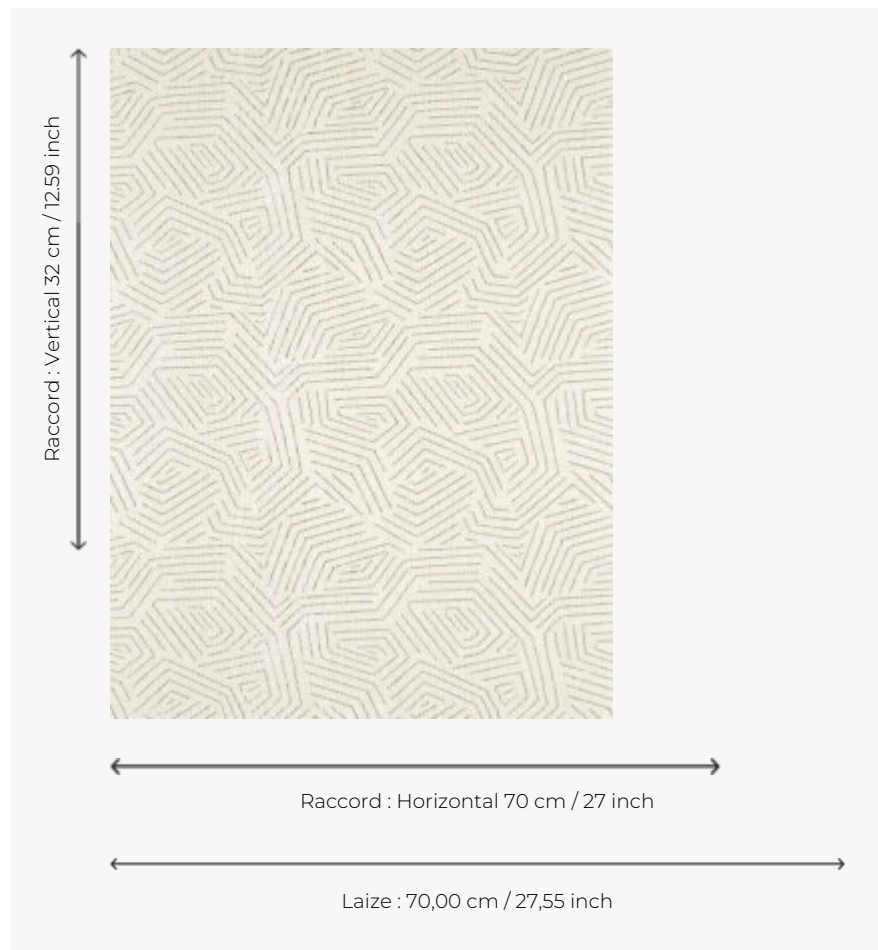

# FP531001 TENERE

The graphic, rhythmical design of TENERE was inspired by the desert of the same name located south of the Sahara. Rotary printed on embossed vinyl, with the look of wood.

## Pierre Frey

<b>TYPE</b>	Small width printed wallpapers - Vinyls
<b>SALES UNIT</b>	Available per roll of 10,05 mts
<b>BACKING</b>	NON WOVEN
<b>COMPOSITION</b>	100 % Vinyl
<b>WIDTH</b>	70 cm / 27,55 inch
<b>REPEAT</b>	H: 70 cm - 27,00 inch V: 32 cm - 12,59 inch Straight repeat
<b>WEIGHT</b>	520 gr / m <sup>2</sup>
<b>CARE</b>	
<b>TRIMMING</b>	Trimmed
<b>HANGING/REMOVING</b>	Paste the wall Wet removable
<b>CERTIFICATIONS</b>	ASTM E84 Class A EUROCLASS C-s2,d0
<b>NOTES</b>	Flame retardant backing Extra washable