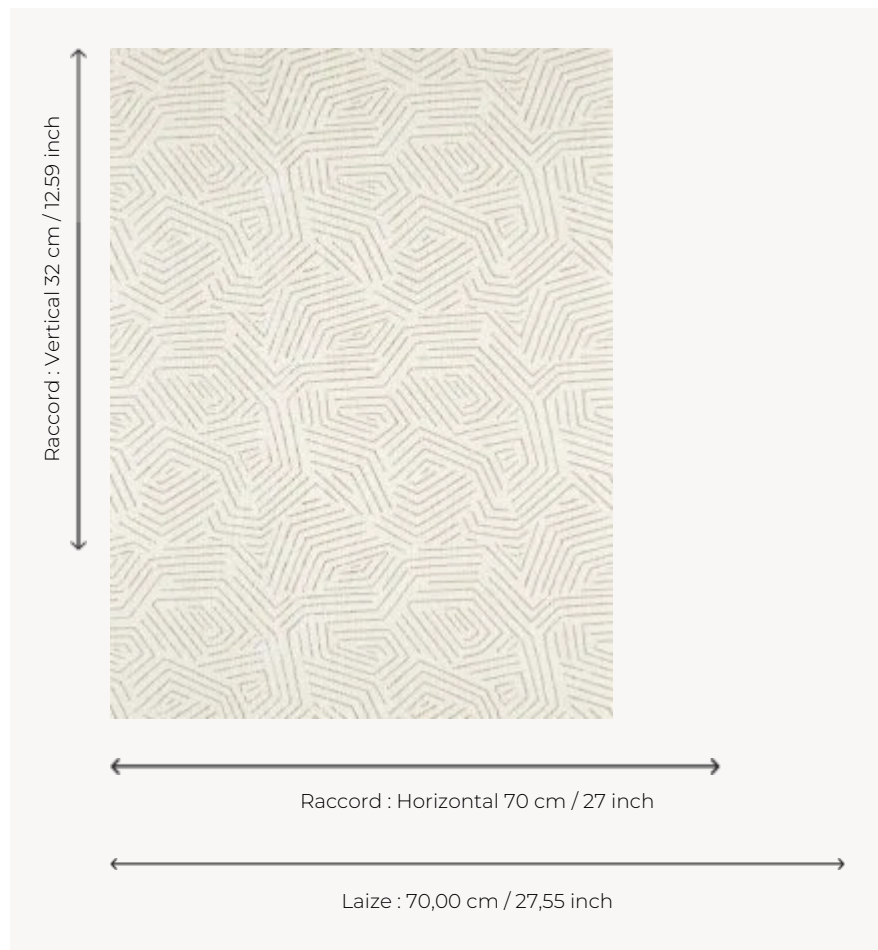

FP531001 TENERE

The graphic, rhythmical design of TENERE was inspired by the desert of the same name located south of the Sahara. Rotary printed on embossed vinyl, with the look of wood.

FP531001 - Ocre

Pierre Frey

TYPE	Small width printed wallpapers - Vinyls
SALES UNIT	Available per roll of 10,05 mts
BACKING	NON WOVEN
COMPOSITION	100 % Vinyl
WIDTH	70 cm / 27,55 inch
REPEAT	H: 70 cm - 27,00 inch V: 32 cm - 12,59 inch Straight repeat
WEIGHT	520 gr / m ²
CARE	
TRIMMING	Trimmed
HANGING/REMOVING	Paste the wall Wet removable
CERTIFICATIONS	ASTM E84 Class A EUROCLASS C-s2,d0
NOTES	Flame retardant backing Extra washable