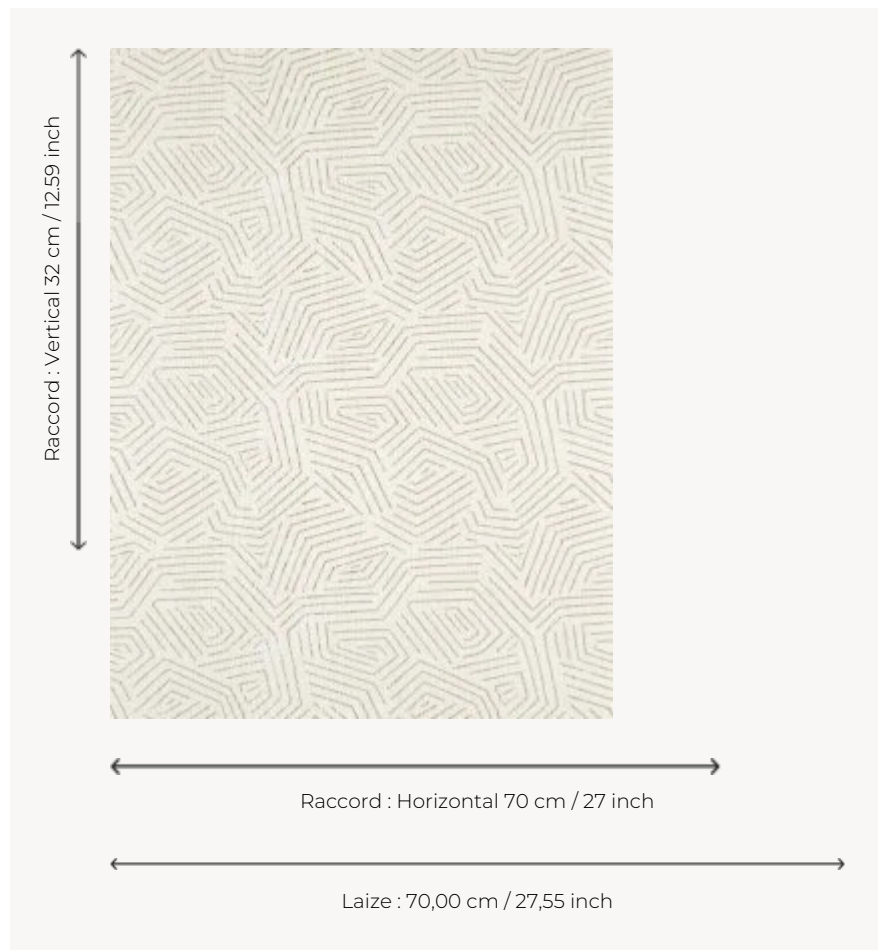

FP531001 TENERE

The graphic, rhythmical design of TENERE was inspired by the desert of the same name located south of the Sahara. Rotary printed on embossed vinyl, with the look of wood.

FP531001 - Ocre

Pierre Frey

TYPE	Small width printed wallpapers - Vinyls
SALES UNIT	Available per roll of 10,05 mts
BACKING	NON WOVEN
COMPOSITION	100 % Vinyl
WIDTH	70 cm / 27,55 inch
REPEAT	H: 70 cm - 27,00 inch V: 32 cm - 12,59 inch Straight repeat
WEIGHT	520 gr / m ²
CARE	
TRIMMING	Trimmed
HANGING/REMOVING	Paste the wall Wet removable
CERTIFICATIONS	ASTM E84 Class A EUROCLASS C-s2,d0
NOTES	Flame retardant backing Extra washable