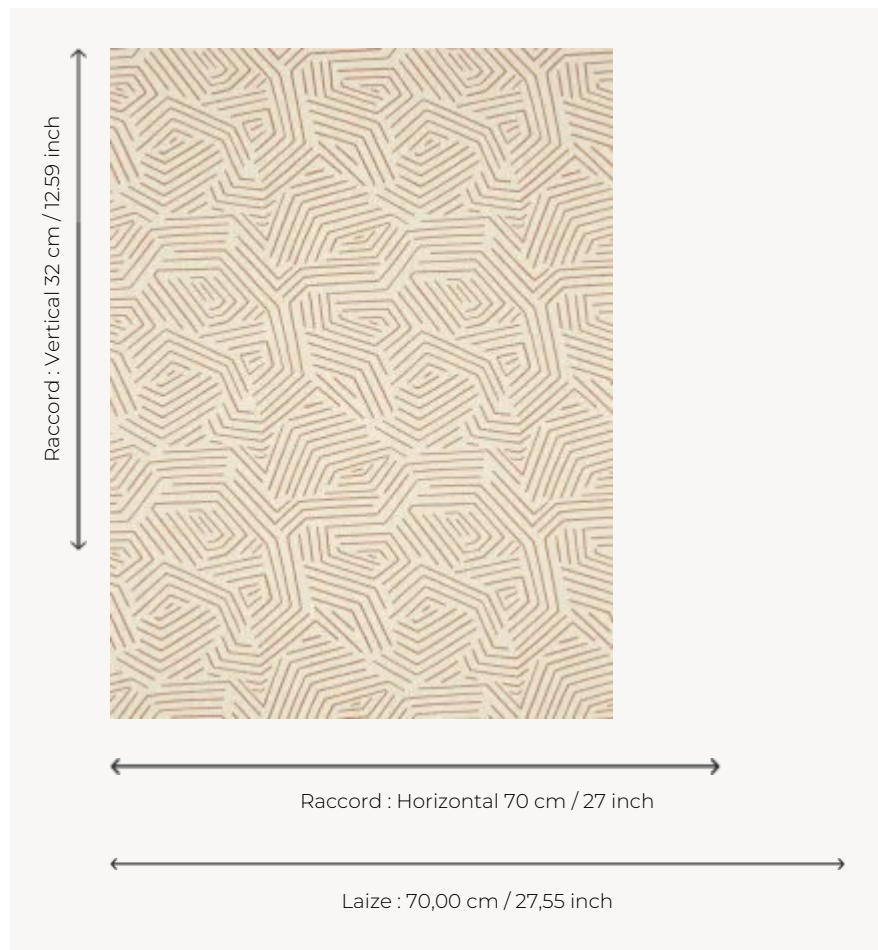

FP531002 TENERE

The graphic, rhythmical design of TENERE was inspired by the desert of the same name located south of the Sahara. Rotary printed on embossed vinyl, with the look of wood.

FP531002 - Acajou

Pierre Frey

TYPE	Small width printed wallpapers - Vinyls
SALES UNIT	Available per roll of 10,05 mts
BACKING	NON WOVEN
COMPOSITION	100 % Vinyl
WIDTH	70 cm / 27,55 inch
REPEAT	H: 70 cm - 27,00 inch V: 32 cm - 12,59 inch Straight repeat
WEIGHT	520 gr / m ²
CARE	
TRIMMING	Trimmed
HANGING/REMOVING	Paste the wall Wet removable
CERTIFICATIONS	ASTM E84 Class A EUROCLASS C-s2,d0
NOTES	Flame retardant backing Extra washable