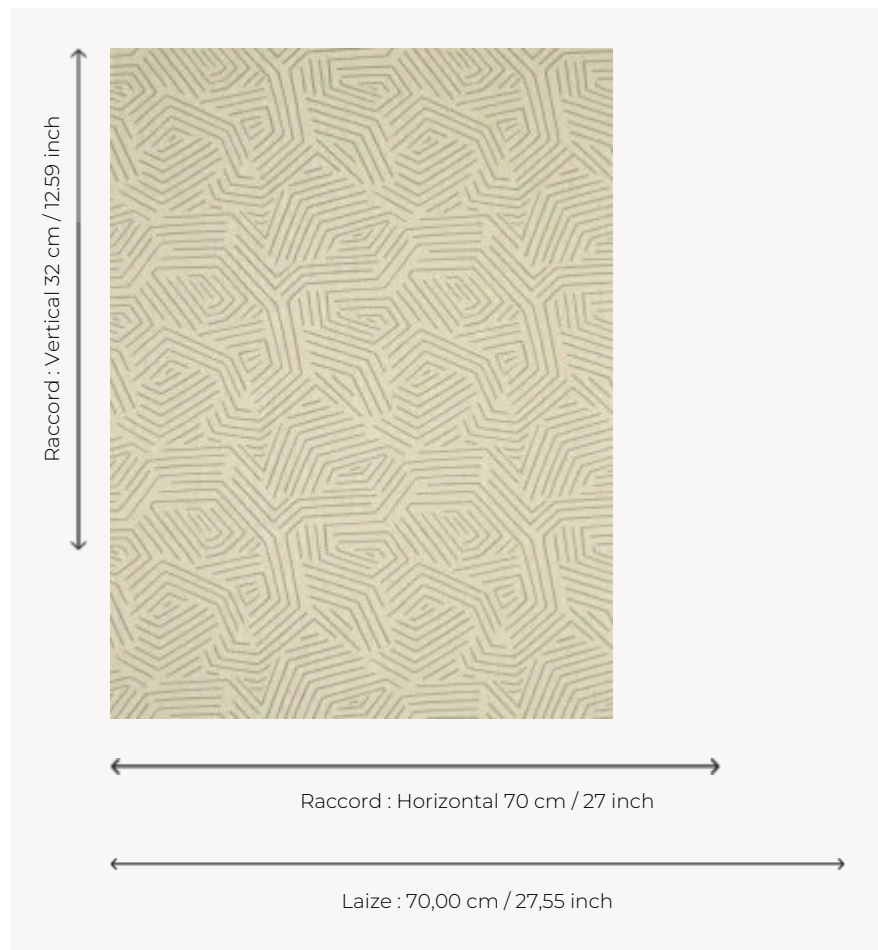

FP531003 TENERE

The graphic, rhythmical design of TENERE was inspired by the desert of the same name located south of the Sahara. Rotary printed on embossed vinyl, with the look of wood.

FP531003 - Céladon

Pierre Frey

TYPE	Small width printed wallpapers - Vinyls
SALES UNIT	Available per roll of 10,05 mts
BACKING	NON WOVEN
COMPOSITION	100 % Vinyl
WIDTH	70 cm / 27,55 inch
REPEAT	H: 70 cm - 27,00 inch V: 32 cm - 12,59 inch Straight repeat
WEIGHT	520 gr / m ²
CARE	
TRIMMING	Trimmed
HANGING/REMOVING	Paste the wall Wet removable
CERTIFICATIONS	ASTM E84 Class A EUROCLASS C-s2,d0
NOTES	Flame retardant backing Extra washable