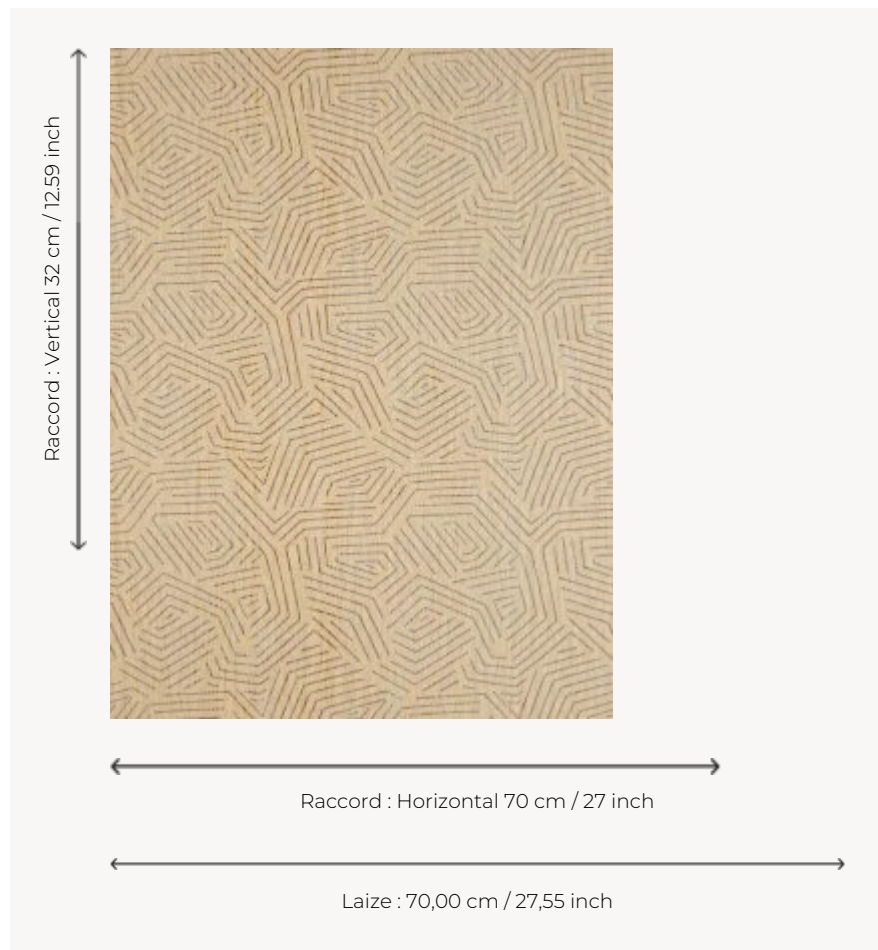

FP531004 TENERE

The graphic, rhythmical design of TENERE was inspired by the desert of the same name located south of the Sahara. Rotary printed on embossed vinyl, with the look of wood.

FP531004 - Chataigne

Pierre Frey

TYPE	Small width printed wallpapers - Vinyls
SALES UNIT	Available per roll of 10,05 mts
BACKING	NON WOVEN
COMPOSITION	100 % Vinyl
WIDTH	70 cm / 27,55 inch
REPEAT	H: 70 cm - 27,00 inch V: 32 cm - 12,59 inch Straight repeat
WEIGHT	520 gr / m ²
CARE	
TRIMMING	Trimmed
HANGING/REMOVING	Paste the wall Wet removable
CERTIFICATIONS	ASTM E84 Class A EUROCLASS C-s2,d0
NOTES	Flame retardant backing Extra washable