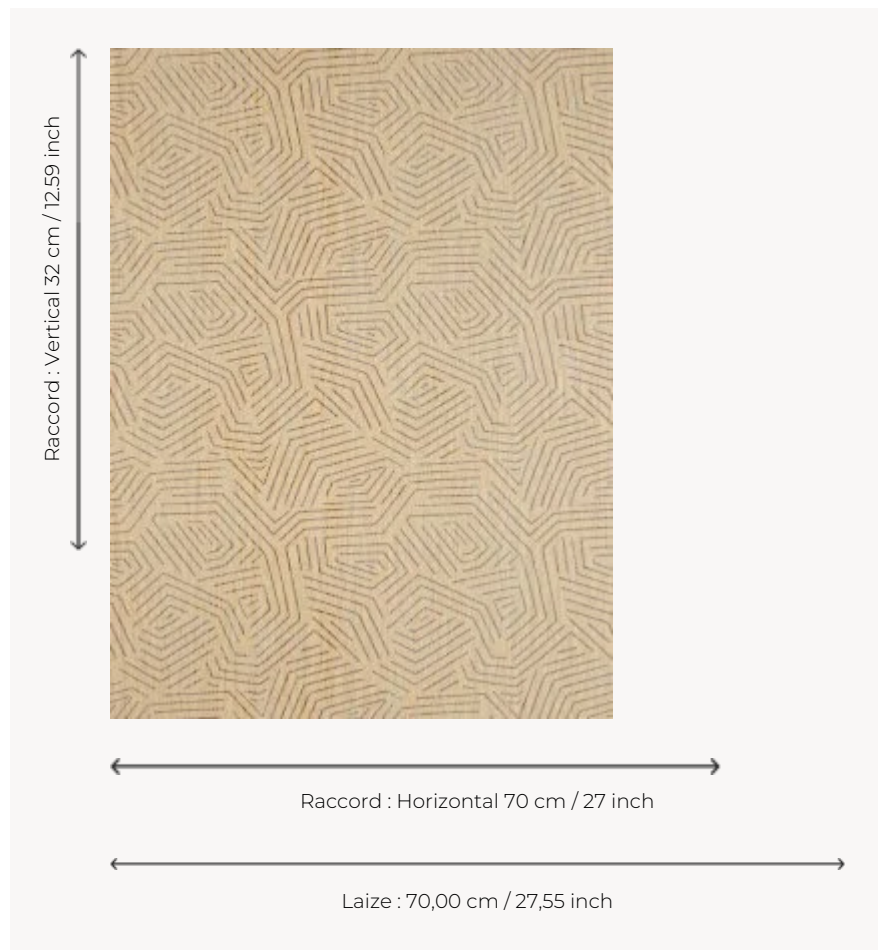

FP531004 TENERE

The graphic, rhythmical design of TENERE was inspired by the desert of the same name located south of the Sahara. Rotary printed on embossed vinyl, with the look of wood.

FP531004 - Chataigne

Pierre Frey

TYPE	Small width printed wallpapers - Vinyls
SALES UNIT	Available per roll of 10,05 mts
BACKING	NON WOVEN
COMPOSITION	100 % Vinyl
WIDTH	70 cm / 27,55 inch
REPEAT	H: 70 cm - 27,00 inch V: 32 cm - 12,59 inch Straight repeat
WEIGHT	520 gr / m ²
CARE	
TRIMMING	Trimmed
HANGING/REMOVING	Paste the wall Wet removable
CERTIFICATIONS	ASTM E84 Class A EUROCLASS C-s2,d0
NOTES	Flame retardant backing Extra washable