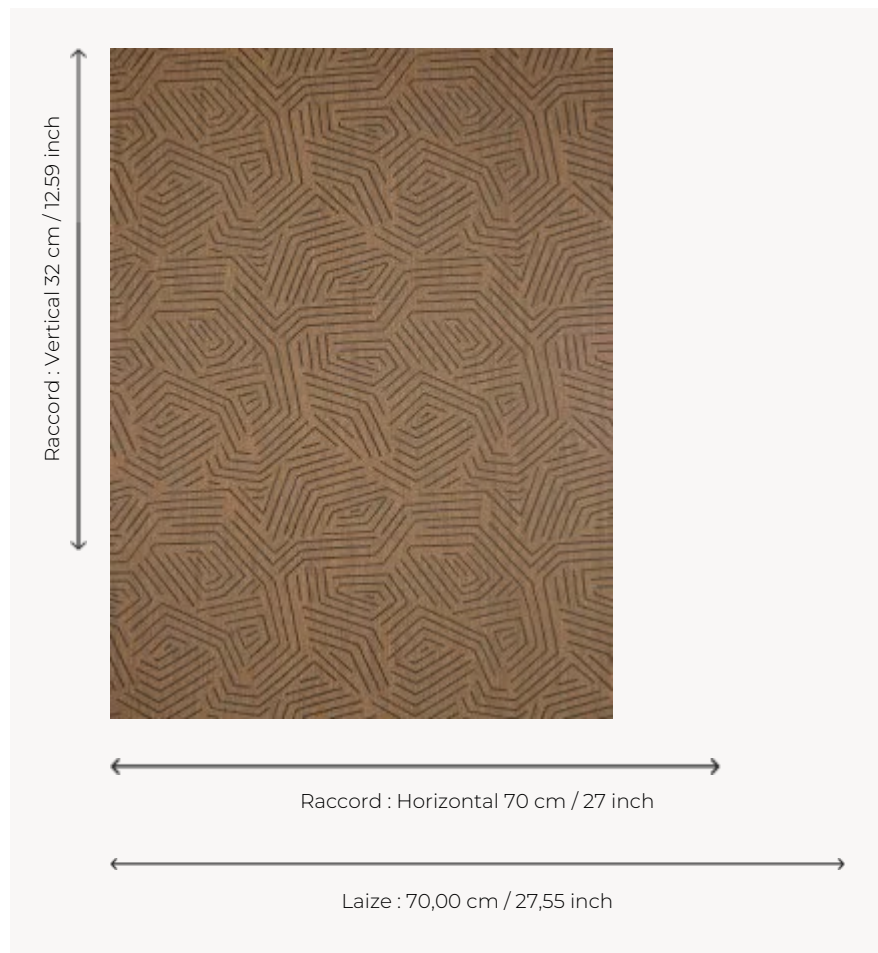

FP531005 TENERE

The graphic, rhythmical design of TENERE was inspired by the desert of the same name located south of the Sahara. Rotary printed on embossed vinyl, with the look of wood.

FP531005 - Chene

Pierre Frey

TYPE	Small width printed wallpapers - Vinyls
SALES UNIT	Available per roll of 10,05 mts
BACKING	NON WOVEN
COMPOSITION	100 % Vinyl
WIDTH	70 cm / 27,55 inch
REPEAT	H: 70 cm - 27,00 inch V: 32 cm - 12,59 inch Straight repeat
WEIGHT	520 gr / m ²
CARE	
TRIMMING	Trimmed
HANGING/REMOVING	Paste the wall Wet removable
CERTIFICATIONS	ASTM E84 Class A EUROCLASS C-s2,d0
NOTES	Flame retardant backing Extra washable

5 Colors

FP531001
Ocre

FP531002
Acajou

FP531003
Céladon

FP531004
Chataigne

FP531005
Chene