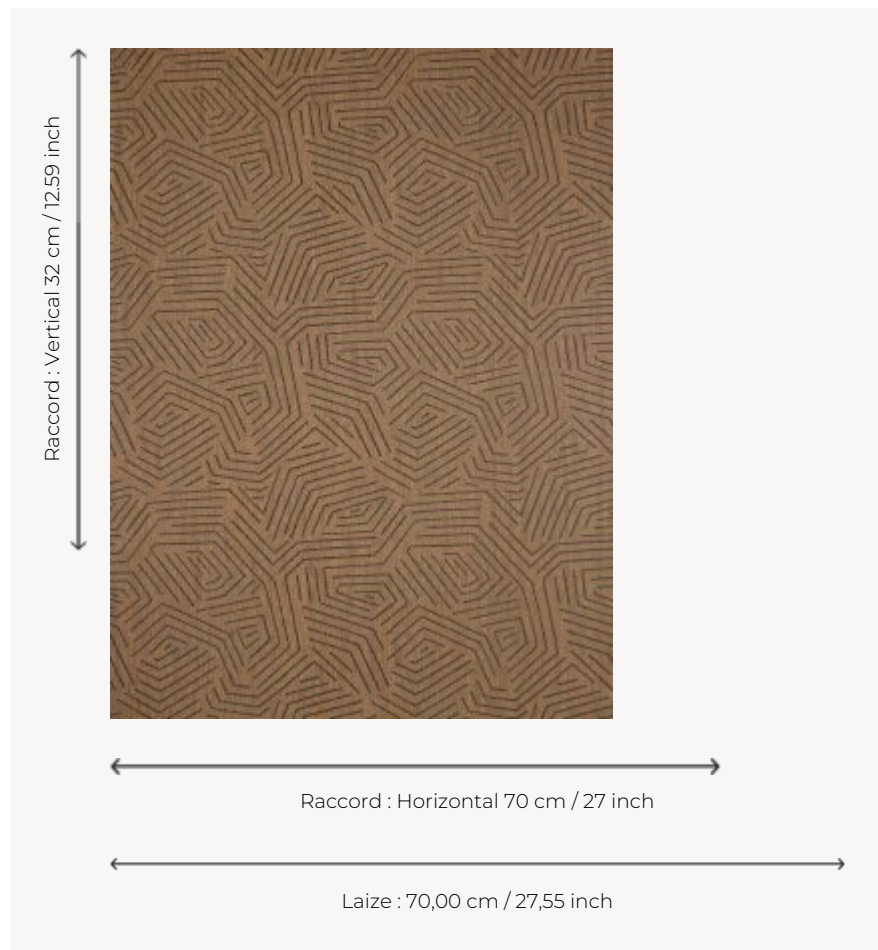

# FP531005 TENERE

The graphic, rhythmical design of TENERE was inspired by the desert of the same name located south of the Sahara. Rotary printed on embossed vinyl, with the look of wood.

## Pierre Frey

<b>TYPE</b>	Small width printed wallpapers - Vinyls
<b>SALES UNIT</b>	Available per roll of 10,05 mts
<b>BACKING</b>	NON WOVEN
<b>COMPOSITION</b>	100 % Vinyl
<b>WIDTH</b>	70 cm / 27,55 inch
<b>REPEAT</b>	H: 70 cm - 27,00 inch V: 32 cm - 12,59 inch Straight repeat
<b>WEIGHT</b>	520 gr / m <sup>2</sup>
<b>CARE</b>	
<b>TRIMMING</b>	Trimmed
<b>HANGING/REMOVING</b>	Paste the wall Wet removable
<b>CERTIFICATIONS</b>	ASTM E84 Class A EUROCLASS C-s2,d0
<b>NOTES</b>	Flame retardant backing Extra washable