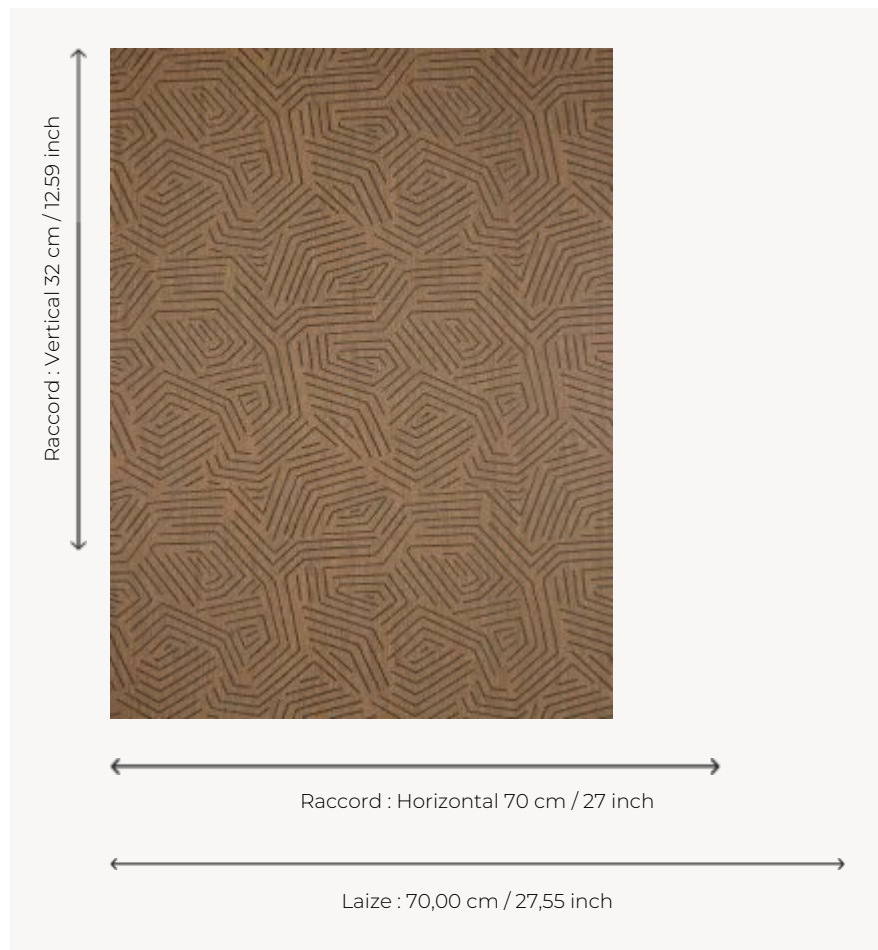

FP531005 TENERE

The graphic, rhythmical design of TENERE was inspired by the desert of the same name located south of the Sahara. Rotary printed on embossed vinyl, with the look of wood.

FP531005 - Chene

Pierre Frey

TYPE	Small width printed wallpapers - Vinyls
SALES UNIT	Available per roll of 10,05 mts
BACKING	NON WOVEN
COMPOSITION	100 % Vinyl
WIDTH	70 cm / 27,55 inch
REPEAT	H: 70 cm - 27,00 inch V: 32 cm - 12,59 inch Straight repeat
WEIGHT	520 gr / m ²
CARE	
TRIMMING	Trimmed
HANGING/REMOVING	Paste the wall Wet removable
CERTIFICATIONS	ASTM E84 Class A EUROCLASS C-s2,d0
NOTES	Flame retardant backing Extra washable