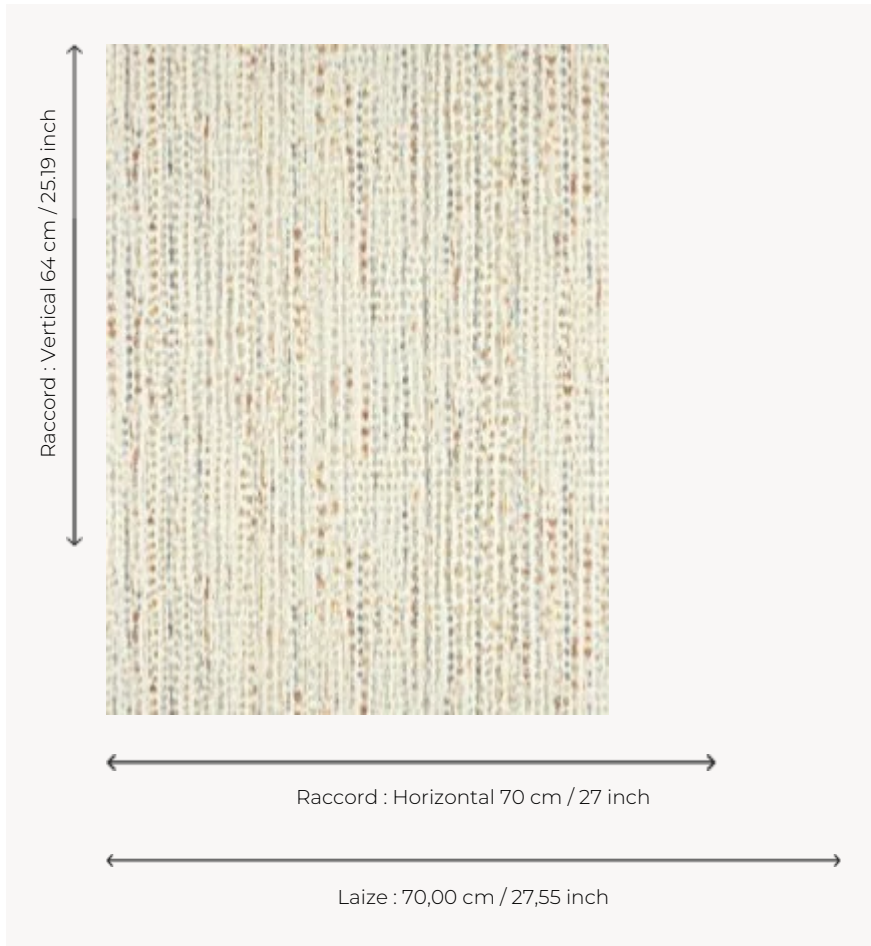

FP535001 NUANCES

These delicate touches of watercolor printed on cotton bring to mind undefinable far-away places and blended inspirations: ikat, animal, abstraction. Rotary printed on embossed and pearly vinyl, with the look of handwoven silk. Also available as a fabric under reference F3338.

FP535001 - Fauve

Pierre Frey

TYPE	Small width printed wallpapers - Vinyls
SALES UNIT	Available per roll of 10,05 mts
BACKING	NON WOVEN
COMPOSITION	100 % Vinyl
WIDTH	70 cm / 27,55 inch
REPEAT	H: 70 cm - 27,00 inch V: 64 cm - 25,19 inch Straight repeat
WEIGHT	400 gr / m ²
CARE	
TRIMMING	Trimmed
HANGING/REMOVING	Paste the wall Wet removable
CERTIFICATIONS	EUROCLASS B-s2,d0 ASTM E84 Class A
NOTES	Flame retardant backing Extra washable