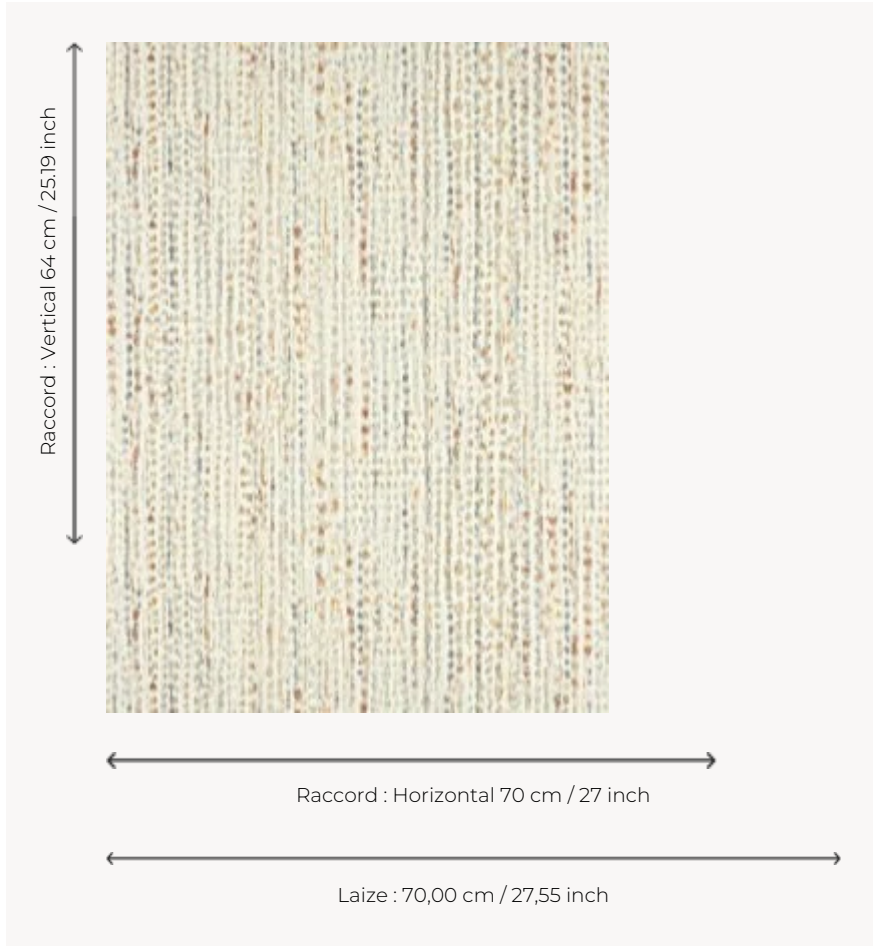

FP535001 NUANCES

These delicate touches of watercolor printed on cotton bring to mind undefinable far-away places and blended inspirations: ikat, animal, abstraction. Rotary printed on embossed and pearly vinyl, with the look of handwoven silk. Also available as a fabric under reference F3338.

FP535001 - Fauve

Pierre Frey

TYPE	Small width printed wallpapers - Vinyls
SALES UNIT	Available per roll of 10,05 mts
BACKING	NON WOVEN
COMPOSITION	100 % Vinyl
WIDTH	70 cm / 27,55 inch
REPEAT	H: 70 cm - 27,00 inch V: 64 cm - 25,19 inch Straight repeat
WEIGHT	400 gr / m ²
CARE	
TRIMMING	Trimmed
HANGING/REMOVING	Paste the wall Wet removable
CERTIFICATIONS	EUROCLASS B-s2,d0 ASTM E84 Class A
NOTES	Flame retardant backing Extra washable

3 Colors

FP535001
Fauve

FP535002
Pampa

FP535003
Caraibes