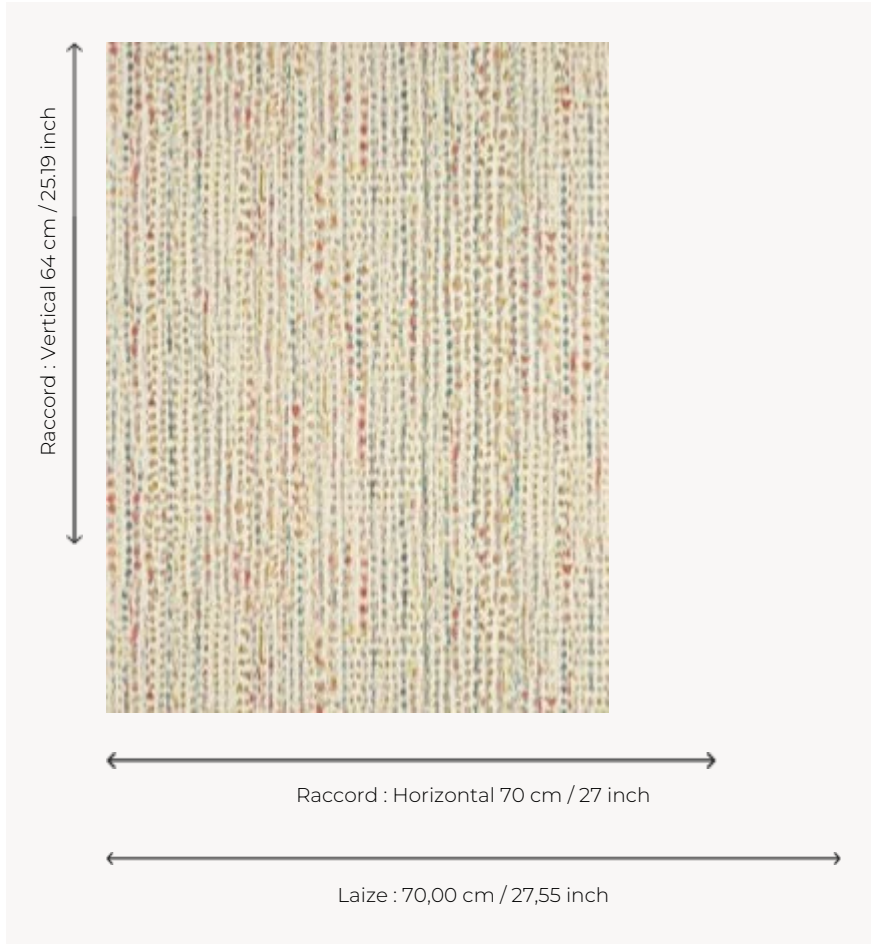

FP535002 NUANCES

These delicate touches of watercolor printed on cotton bring to mind undefinable far-away places and blended inspirations: ikat, animal, abstraction. Rotary printed on embossed and pearly vinyl, with the look of handwoven silk. Also available as a fabric under reference F3338.

FP535002 - Pampa

Pierre Frey

TYPE	Small width printed wallpapers - Vinyls
SALES UNIT	Available per roll of 10,05 mts
BACKING	NON WOVEN
COMPOSITION	100 % Vinyl
WIDTH	70 cm / 27,55 inch
REPEAT	H: 70 cm - 27,00 inch V: 64 cm - 25,19 inch Straight repeat
WEIGHT	400 gr / m ²
CARE	
TRIMMING	Trimmed
HANGING/REMOVING	Paste the wall Wet removable
CERTIFICATIONS	EUROCLASS B-s2,d0 ASTM E84 Class A
NOTES	Flame retardant backing Extra washable