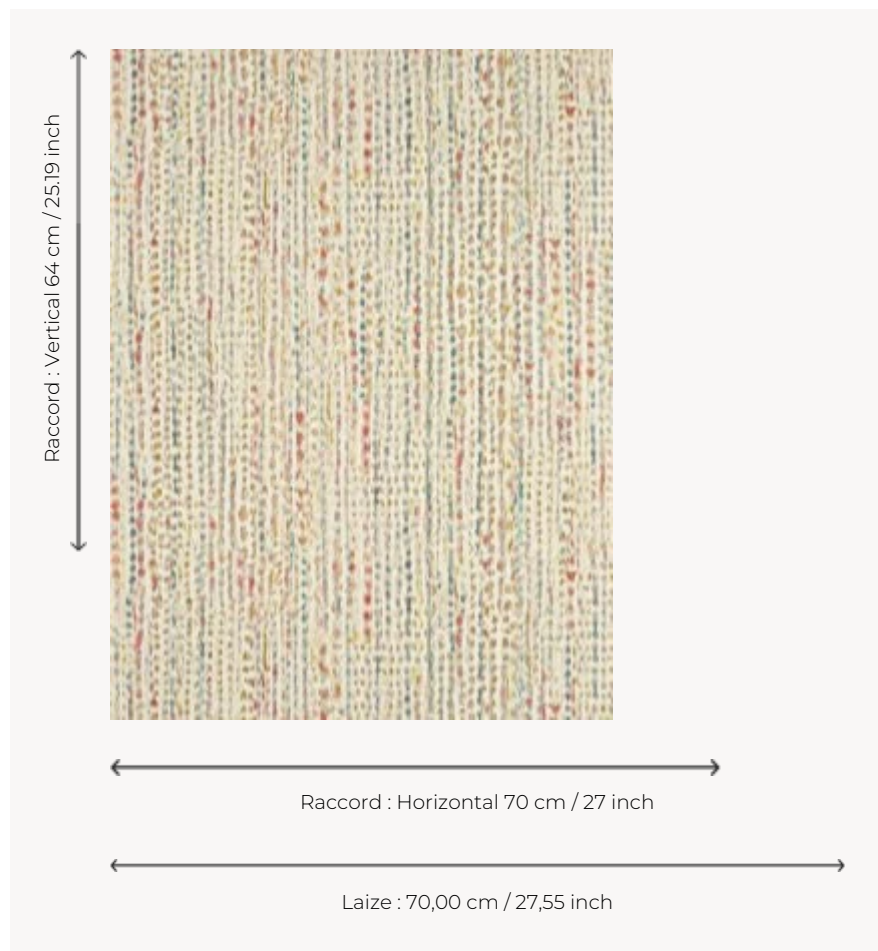

FP535002 NUANCES

These delicate touches of watercolor printed on cotton bring to mind undefinable far-away places and blended inspirations: ikat, animal, abstraction. Rotary printed on embossed and pearly vinyl, with the look of handwoven silk. Also available as a fabric under reference F3338.

FP535002 - Pampa

Pierre Frey

TYPE	Small width printed wallpapers - Vinyls
SALES UNIT	Available per roll of 10,05 mts
BACKING	NON WOVEN
COMPOSITION	100 % Vinyl
WIDTH	70 cm / 27,55 inch
REPEAT	H: 70 cm - 27,00 inch V: 64 cm - 25,19 inch Straight repeat
WEIGHT	400 gr / m ²
CARE	
TRIMMING	Trimmed
HANGING/REMOVING	Paste the wall Wet removable
CERTIFICATIONS	EUROCLASS B-s2,d0 ASTM E84 Class A
NOTES	Flame retardant backing Extra washable