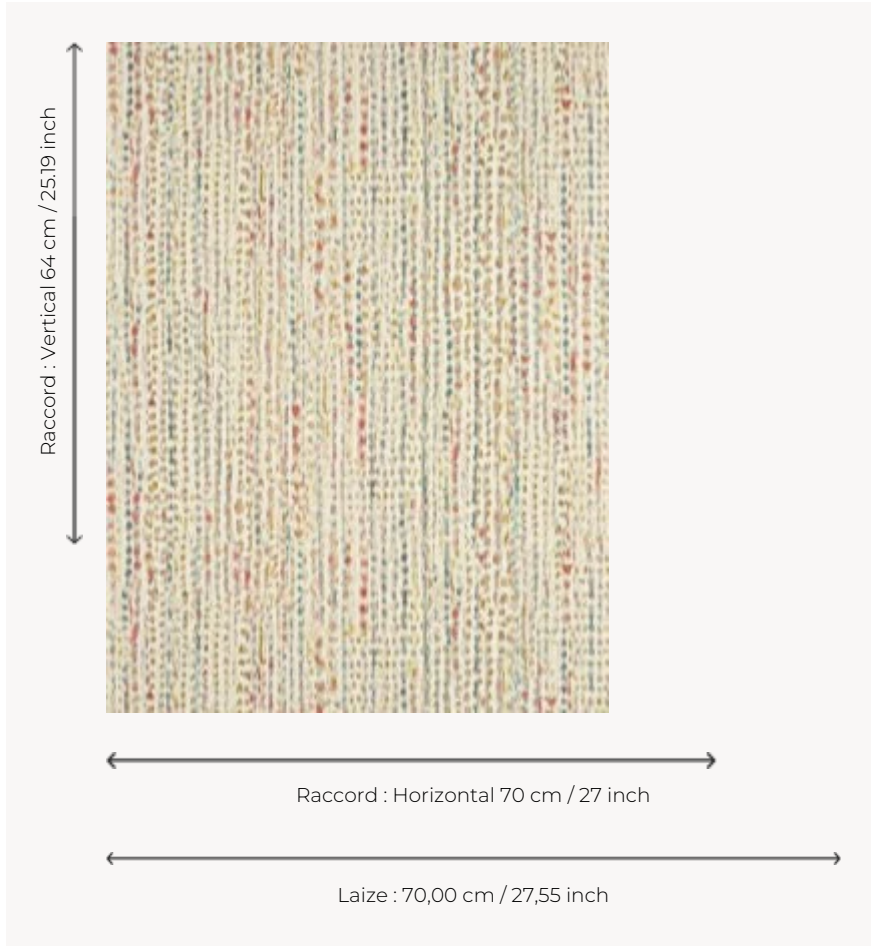

FP535002 NUANCES

These delicate touches of watercolor printed on cotton bring to mind undefinable far-away places and blended inspirations: ikat, animal, abstraction. Rotary printed on embossed and pearly vinyl, with the look of handwoven silk. Also available as a fabric under reference F3338.

FP535002 - Pampa

Pierre Frey

TYPE	Small width printed wallpapers - Vinyls
SALES UNIT	Available per roll of 10,05 mts
BACKING	NON WOVEN
COMPOSITION	100 % Vinyl
WIDTH	70 cm / 27,55 inch
REPEAT	H: 70 cm - 27,00 inch V: 64 cm - 25,19 inch Straight repeat
WEIGHT	400 gr / m ²
CARE	
TRIMMING	Trimmed
HANGING/REMOVING	Paste the wall Wet removable
CERTIFICATIONS	EUROCLASS B-s2,d0 ASTM E84 Class A
NOTES	Flame retardant backing Extra washable