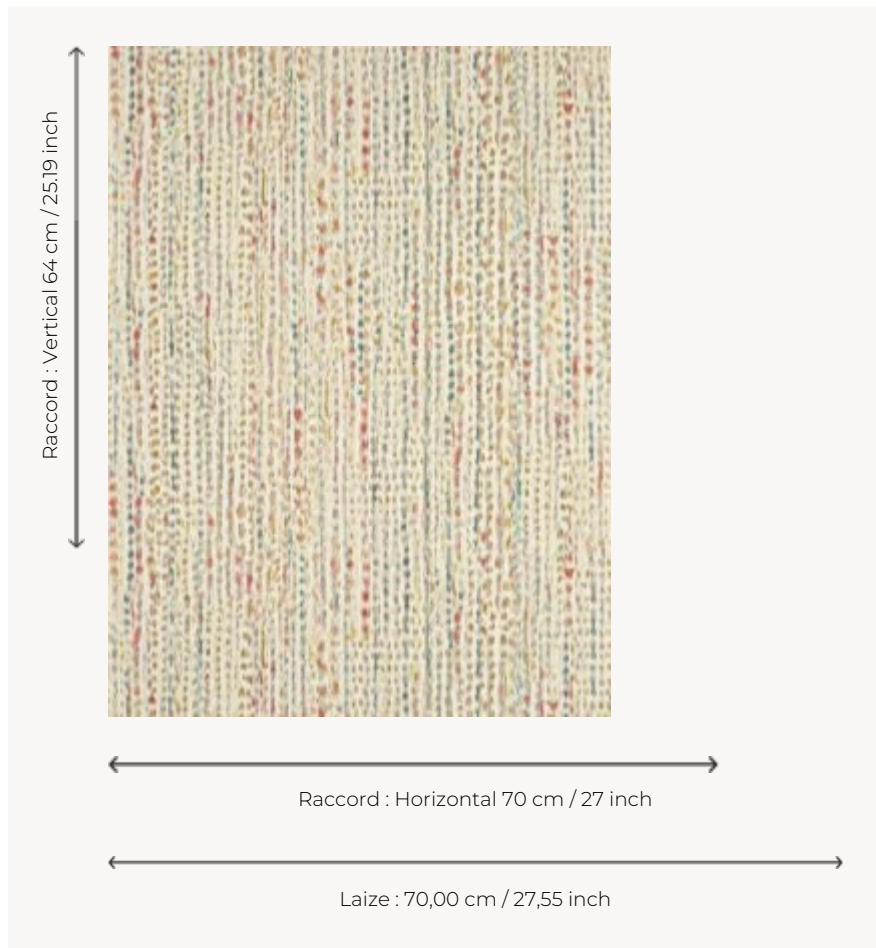

FP535002 NUANCES

These delicate touches of watercolor printed on cotton bring to mind undefinable far-away places and blended inspirations: ikat, animal, abstraction. Rotary printed on embossed and pearly vinyl, with the look of handwoven silk. Also available as a fabric under reference F3338.

FP535002 - Pampa

Pierre Frey

TYPE	Small width printed wallpapers - Vinyls
SALES UNIT	Available per roll of 10,05 mts
BACKING	NON WOVEN
COMPOSITION	100 % Vinyl
WIDTH	70 cm / 27,55 inch
REPEAT	H: 70 cm - 27,00 inch V: 64 cm - 25,19 inch Straight repeat
WEIGHT	400 gr / m ²
CARE	
TRIMMING	Trimmed
HANGING/REMOVING	Paste the wall Wet removable
CERTIFICATIONS	EUROCLASS B-s2,d0 ASTM E84 Class A
NOTES	Flame retardant backing Extra washable