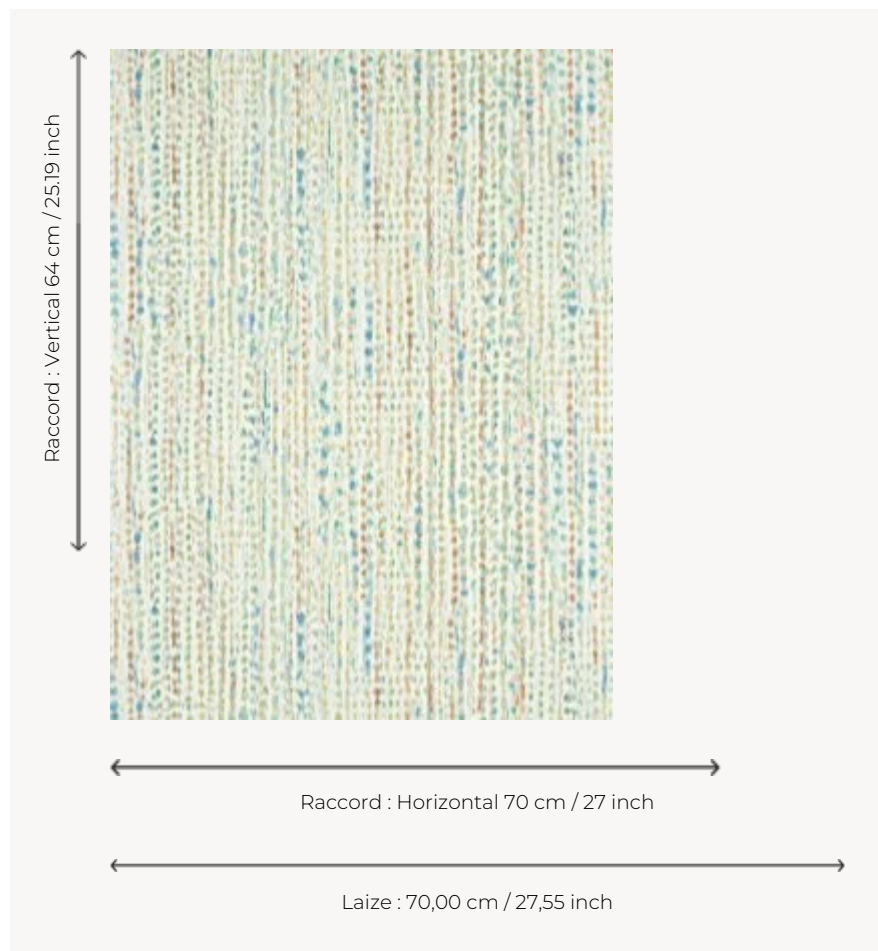

FP535003 NUANCES

These delicate touches of watercolor printed on cotton bring to mind undefinable far-away places and blended inspirations: ikat, animal, abstraction. Rotary printed on embossed and pearly vinyl, with the look of handwoven silk. Also available as a fabric under reference F3338.

FP535003 - Caraibes

Pierre Frey

TYPE	Small width printed wallpapers - Vinyls
SALES UNIT	Available per roll of 10,05 mts
BACKING	NON WOVEN
COMPOSITION	100 % Vinyl
WIDTH	70 cm / 27,55 inch
REPEAT	H: 70 cm - 27,00 inch V: 64 cm - 25,19 inch Straight repeat
WEIGHT	400 gr / m ²
CARE	
TRIMMING	Trimmed
HANGING/REMOVING	Paste the wall Wet removable
CERTIFICATIONS	EUROCLASS B-s2,d0 ASTM E84 Class A
NOTES	Flame retardant backing Extra washable