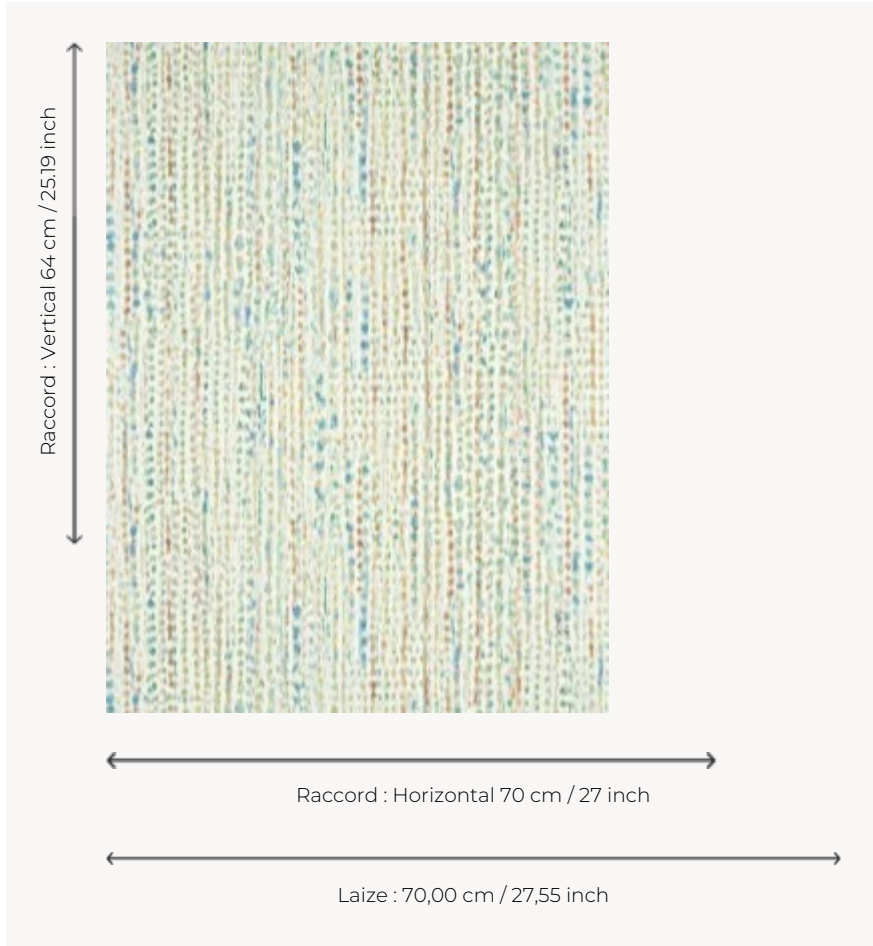

FP535003 NUANCES

These delicate touches of watercolor printed on cotton bring to mind undefinable far-away places and blended inspirations: ikat, animal, abstraction. Rotary printed on embossed and pearly vinyl, with the look of handwoven silk. Also available as a fabric under reference F3338.

FP535003 - Caraibes

Pierre Frey

TYPE	Small width printed wallpapers - Vinyls
SALES UNIT	Available per roll of 10,05 mts
BACKING	NON WOVEN
COMPOSITION	100 % Vinyl
WIDTH	70 cm / 27,55 inch
REPEAT	H: 70 cm - 27,00 inch V: 64 cm - 25,19 inch Straight repeat
WEIGHT	400 gr / m ²
CARE	
TRIMMING	Trimmed
HANGING/REMOVING	Paste the wall Wet removable
CERTIFICATIONS	EUROCLASS B-s2,d0 ASTM E84 Class A
NOTES	Flame retardant backing Extra washable