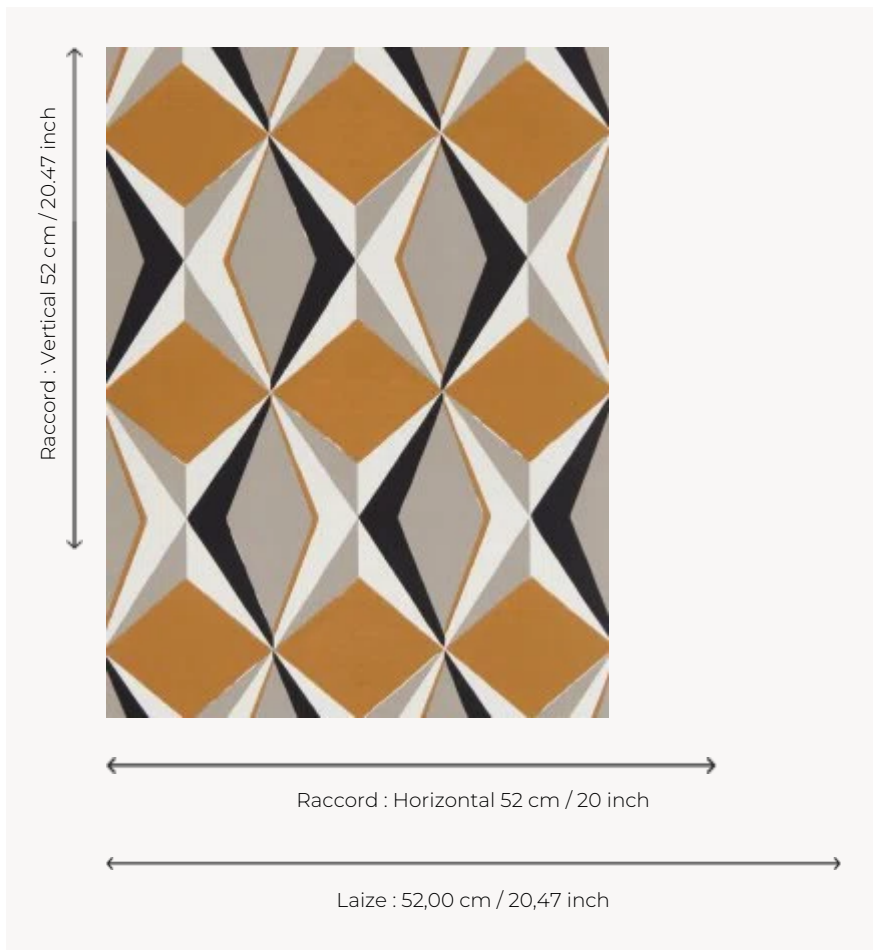

FP537001 ADAMAS

Dating from the 1950s and preserved in la Maison Pierre Frey archive, ADAMAS is a graphic design with elegant African influences that evoke the facets of a diamond. These contrasting deep color variations combined with a hand painted-effect print reveal its character and power. Traditional cylindrical print.

FP537001 - Ocre

Pierre Frey

TYPE	Small width printed wallpapers
SALES UNIT	Available per roll of 10,05 mts
BACKING	NON WOVEN
COMPOSITION	100 % Non-woven
WIDTH	52 cm / 20,47 inch
REPEAT	H: 52 cm - 20,00 inch V: 52 cm - 20,47 inch Straight repeat
WEIGHT	150 gr / m ²
CARE	
TRIMMING	Trimmed
HANGING/REMOVING	Paste the wall Strippable
CERTIFICATIONS	EUROCLASS B-s1,d0
NOTES	Traditional printing technique

1 Colors

FP537001

Ocre