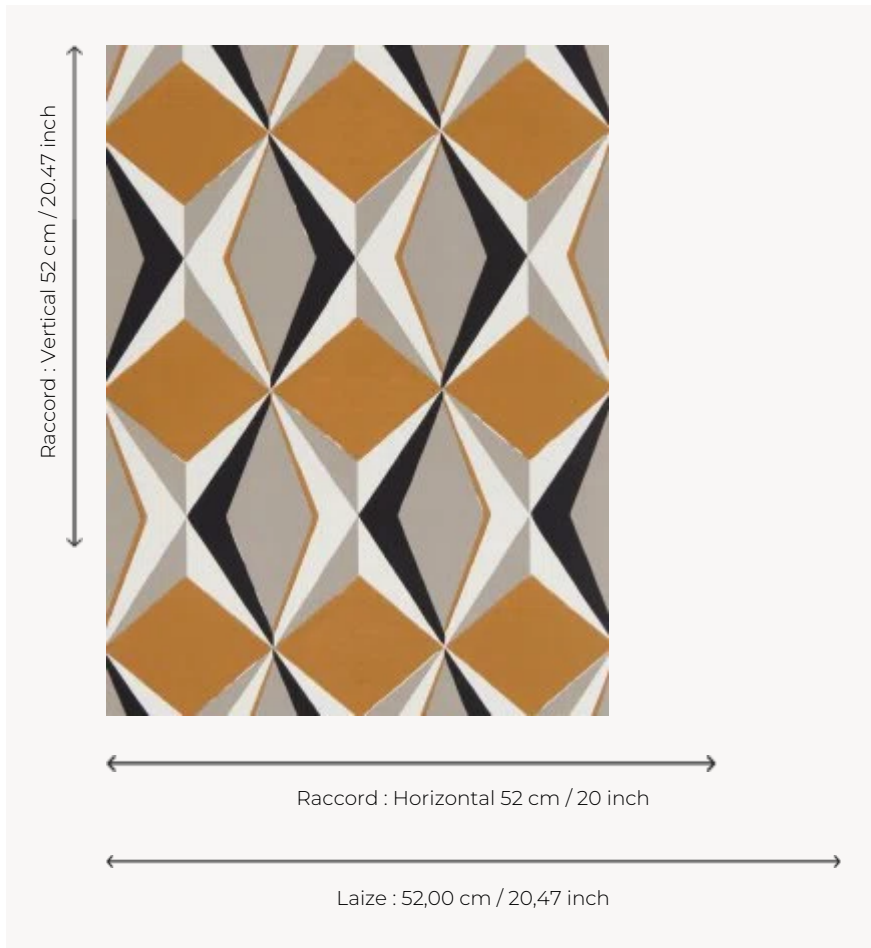

FP537001 ADAMAS

Dating from the 1950s and preserved in la Maison Pierre Frey archive, ADAMAS is a graphic design with elegant African influences that evoke the facets of a diamond. These contrasting deep color variations combined with a hand painted-effect print reveal its character and power. Traditional cylindrical print.

FP537001 - Ocre

Pierre Frey

TYPE	Small width printed wallpapers
SALES UNIT	Available per roll of 10,05 mts
BACKING	NON WOVEN
COMPOSITION	100 % Non-woven
WIDTH	52 cm / 20,47 inch
REPEAT	H: 52 cm - 20,00 inch V: 52 cm - 20,47 inch Straight repeat
WEIGHT	150 gr / m ²
CARE	
TRIMMING	Trimmed
HANGING/REMOVING	Paste the wall Strippable
CERTIFICATIONS	EUROCLASS B-s1,d0
NOTES	Traditional printing technique

1 Colors

FP537001

Ocre