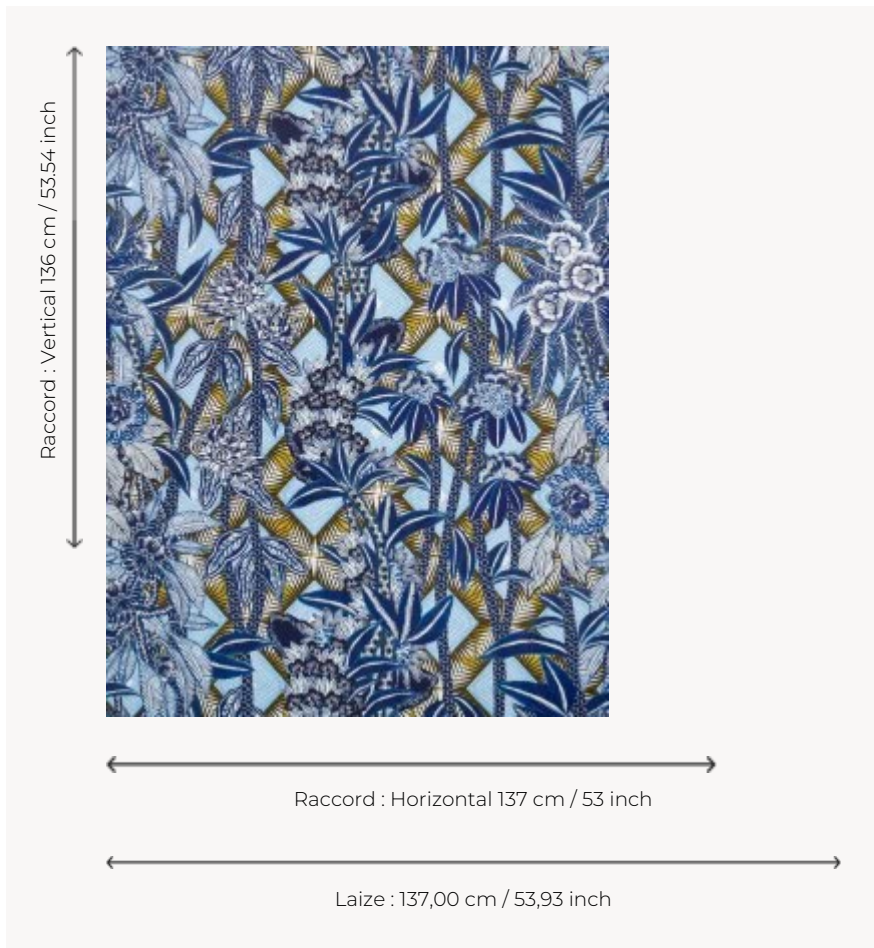

FP538002 SWAHILI GRAND

Lush jungle and graphic patterns come together in this hand-painted design by Philippine Poplu. XXL scale for this plant-inspired style. This design is also available in small scale under reference FP539.

FP538002 - Indigo

Pierre Frey

TYPE	Wide width printed wallpapers
ARTIST	Philippine Poplu
SALES UNIT	Available per meter/yard
BACKING	NON WOVEN
COMPOSITION	100 % Non-woven
WIDTH	137 cm / 53,93 inch
REPEAT	H: 137 cm - 53,00 inch V: 136 cm - 53,54 inch Straight repeat
WEIGHT	180 gr / m ²
CARE	
TRIMMING	Pretrimmed
HANGING/REMOVING	Paste the wall Wet removable
CERTIFICATIONS	EUROCLASS B-s1,d0
INFORMATION	Use the trim & join marks during installation. Double-cut installation.