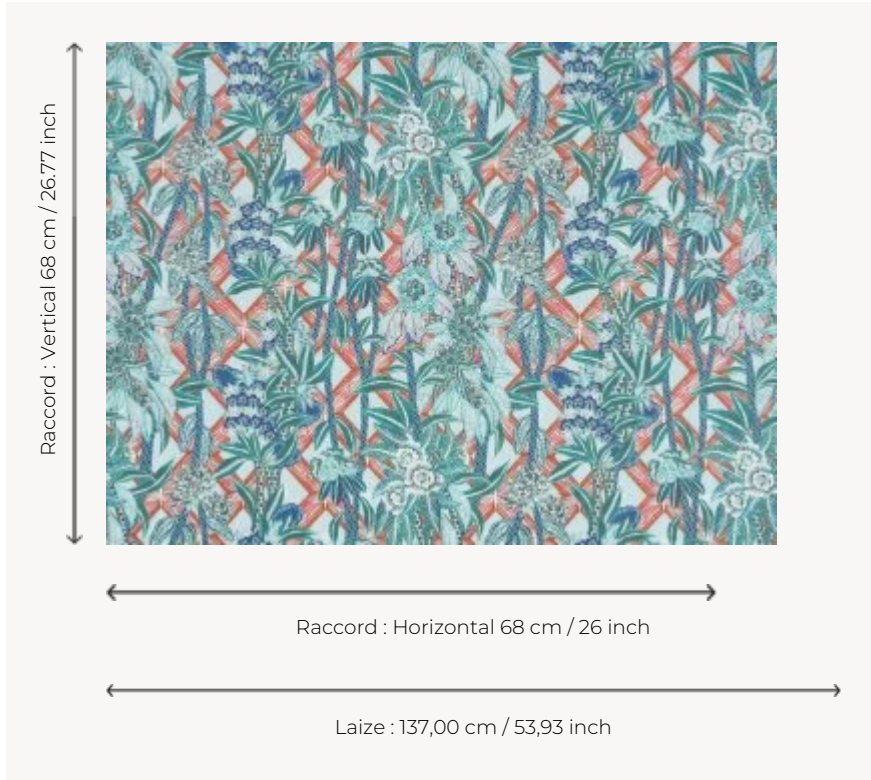

FP539004 SWAHILI PETIT

Lush jungle and graphic patterns come together in this hand-painted design by Philippine Poplu. The small-scale version offers details and sophistication. This design also exists in XXL version under reference FP538.

FP539004 - Turquoise

Pierre Frey

TYPE	Wide width printed wallpapers
ARTIST	Philippine Poplu
SALES UNIT	Available per meter/yard
BACKING	NON WOVEN
COMPOSITION	100 % Non-woven
WIDTH	137 cm / 53,93 inch
REPEAT	H: 68 cm - 26,00 inch V: 68 cm - 26,77 inch Straight repeat
WEIGHT	180 gr / m ²
CARE	
TRIMMING	Pretrimmed
HANGING/REMOVING	Paste the wall Wet removable
CERTIFICATIONS	EUROCLASS B-s1,d0
INFORMATION	Use the trim & join marks during installation. Double-cut installation.