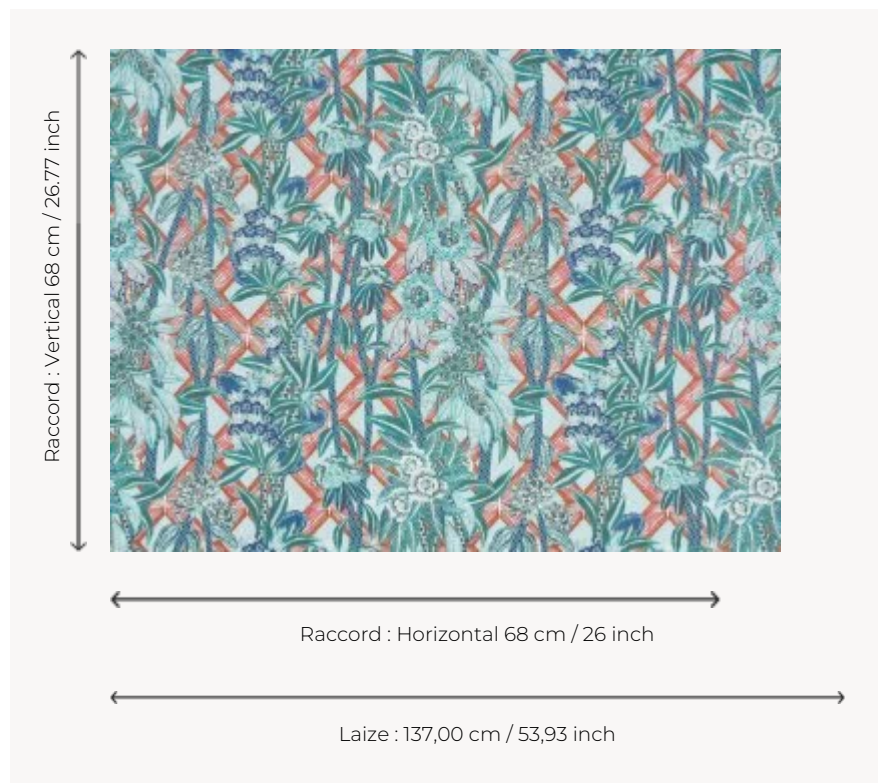

FP539004 SWAHILI PETIT

Lush jungle and graphic patterns come together in this hand-painted design by Philippine Poplu. The small-scale version offers details and sophistication. This design also exists in XXL version under reference FP538.

FP539004 - Turquoise

Pierre Frey

TYPE	Wide width printed wallpapers
ARTIST	Philippine Poplu
SALES UNIT	Available per meter/yard
BACKING	NON WOVEN
COMPOSITION	100 % Non-woven
WIDTH	137 cm / 53,93 inch
REPEAT	H: 68 cm - 26,00 inch V: 68 cm - 26,77 inch Straight repeat
WEIGHT	180 gr / m ²
CARE	
TRIMMING	Pretrimmed
HANGING/REMOVING	Paste the wall Wet removable
CERTIFICATIONS	EUROCLASS B-s1,d0
INFORMATION	Use the trim & join marks during installation. Double-cut installation.