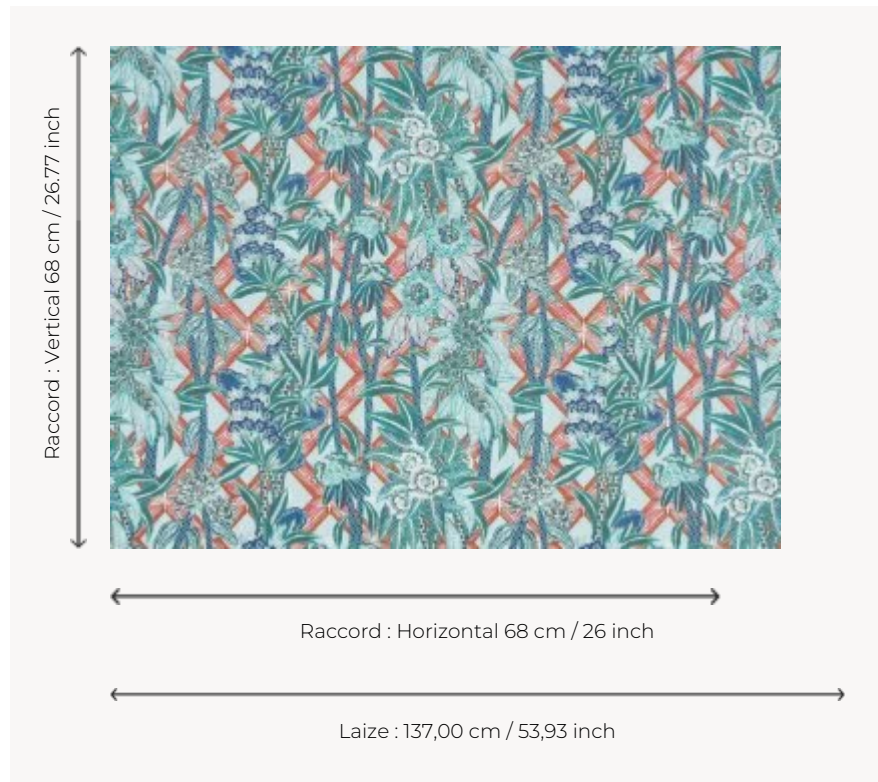

## FP539004 SWAHILI PETIT

Lush jungle and graphic patterns come together in this hand-painted design by Philippine Poplu. The small-scale version offers details and sophistication. This design also exists in XXL version under reference FP538.

### Pierre Frey

<b>TYPE</b>	Wide width printed wallpapers
<b>ARTIST</b>	Philippine Poplu
<b>SALES UNIT</b>	Available per meter/yard
<b>BACKING</b>	NON WOVEN
<b>COMPOSITION</b>	100 % Non-woven
<b>WIDTH</b>	137 cm / 53,93 inch
<b>REPEAT</b>	H: 68 cm - 26,00 inch V: 68 cm - 26,77 inch Straight repeat
<b>WEIGHT</b>	180 gr / m <sup>2</sup>
<b>CARE</b>	
<b>TRIMMING</b>	Pretrimmed
<b>HANGING/REMOVING</b>	Paste the wall Wet removable
<b>CERTIFICATIONS</b>	EUROCLASS B-s1,d0
<b>INFORMATION</b>	Use the trim & join marks during installation. Double-cut installation.