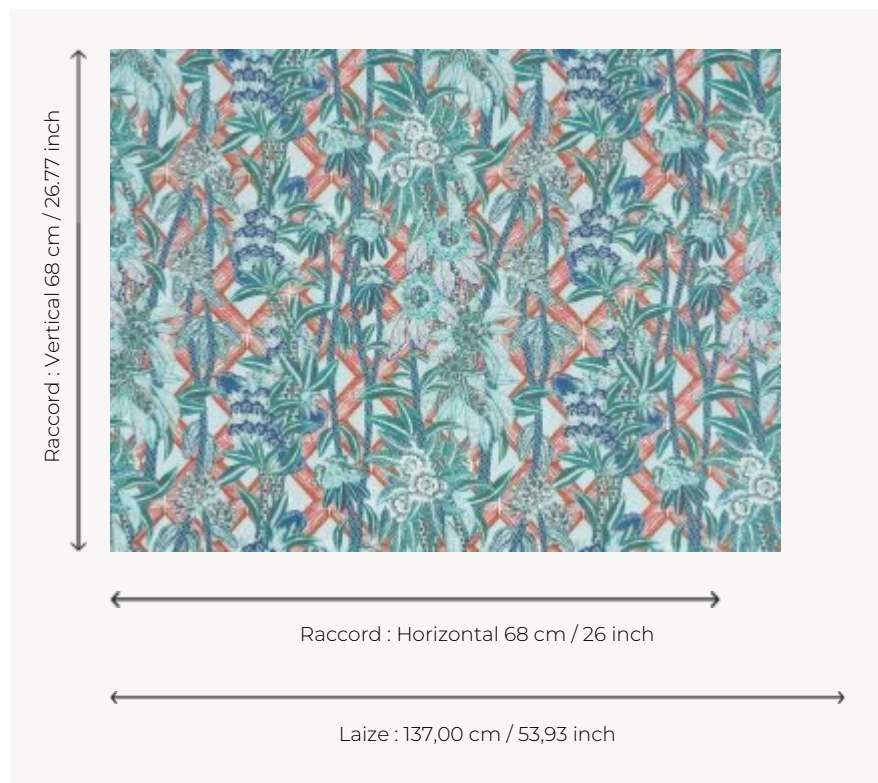

FP539004 SWAHILI PETIT

Lush jungle and graphic patterns come together in this hand-painted design by Philippine Poplu. The small-scale version offers details and sophistication. This design also exists in XXL version under reference FP538.

FP539004 - Turquoise

Pierre Frey

TYPE	Wide width printed wallpapers
ARTIST	Philippine Poplu
SALES UNIT	Available per meter/yard
BACKING	NON WOVEN
COMPOSITION	100 % Non-woven
WIDTH	137 cm / 53,93 inch
REPEAT	H: 68 cm - 26,00 inch V: 68 cm - 26,77 inch Straight repeat
WEIGHT	180 gr / m ²
CARE	
TRIMMING	Pretrimmed
HANGING/REMOVING	Paste the wall Wet removable
CERTIFICATIONS	EUROCLASS B-s1,d0
INFORMATION	Use the trim & join marks during installation. Double-cut installation.