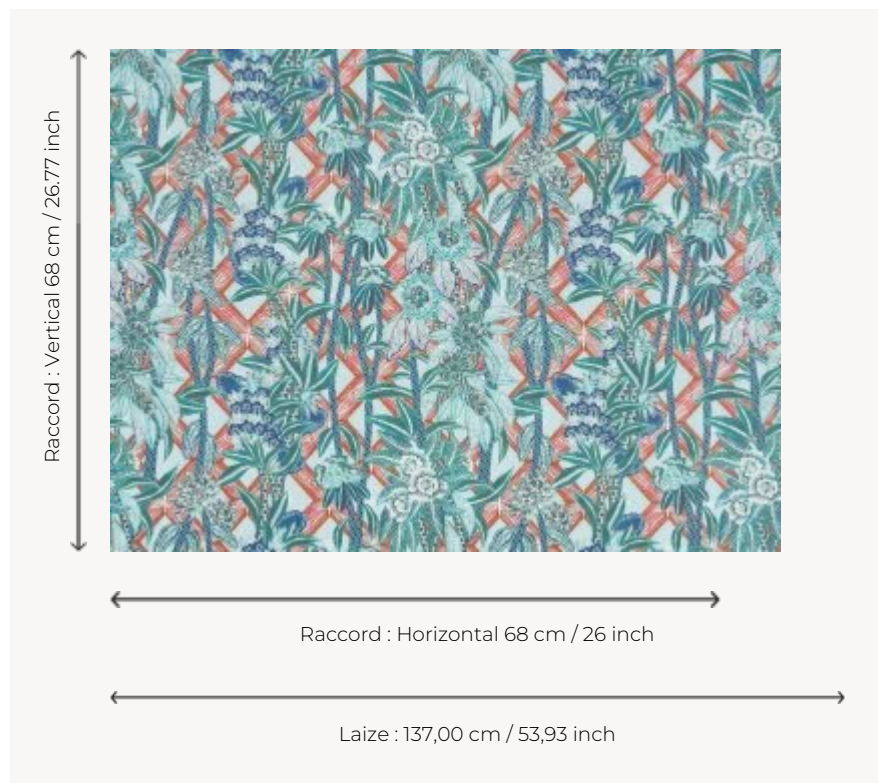

FP539004 SWAHILI PETIT

Lush jungle and graphic patterns come together in this hand-painted design by Philippine Poplu. The small-scale version offers details and sophistication. This design also exists in XXL version under reference FP538.

FP539004 - Turquoise

Pierre Frey

TYPE	Wide width printed wallpapers
ARTIST	Philippine Poplu
SALES UNIT	Available per meter/yard
BACKING	NON WOVEN
COMPOSITION	100 % Non-woven
WIDTH	137 cm / 53,93 inch
REPEAT	H: 68 cm - 26,00 inch V: 68 cm - 26,77 inch Straight repeat
WEIGHT	180 gr / m²
CARE	
TRIMMING	Pretrimmed
HANGING/REMOVING	Paste the wall Wet removable
CERTIFICATIONS	EUROCLASS B-s1,d0
INFORMATION	Use the trim & join marks during installation. Double-cut installation.