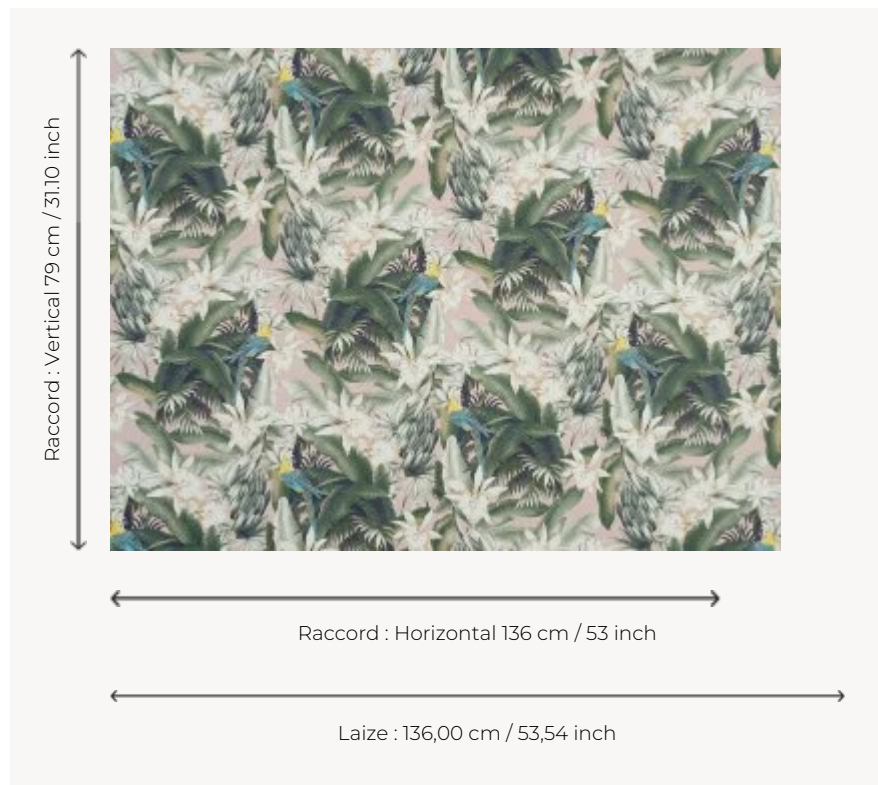

# FP540002 VAHINE

Birds set against a background of foliage add a plant-inspired accent to this graphic collection.  
 Printed on non-woven mat, this design also exists in fabric under reference F3365.

## FP540002 - Pétale

## Pierre Frey

<b>TYPE</b>	Wide width printed wallpapers
<b>SALES UNIT</b>	Available per meter/yard
<b>BACKING</b>	NON WOVEN
<b>COMPOSITION</b>	100 % Non-woven
<b>WIDTH</b>	136 cm / 53,54 inch
<b>REPEAT</b>	H: 136 cm - 53,00 inch V: 79 cm - 31,10 inch Offset repeat 1/3
<b>WEIGHT</b>	150 gr / m <sup>2</sup>
<b>CARE</b>	
<b>TRIMMING</b>	Pretrimmed
<b>HANGING/REMOVING</b>	Paste the wall Wet removable
<b>CERTIFICATIONS</b>	EUROCLASS B-s1,d0
<b>INFORMATION</b>	Use the trim & join marks during installation. Double-cut installation.