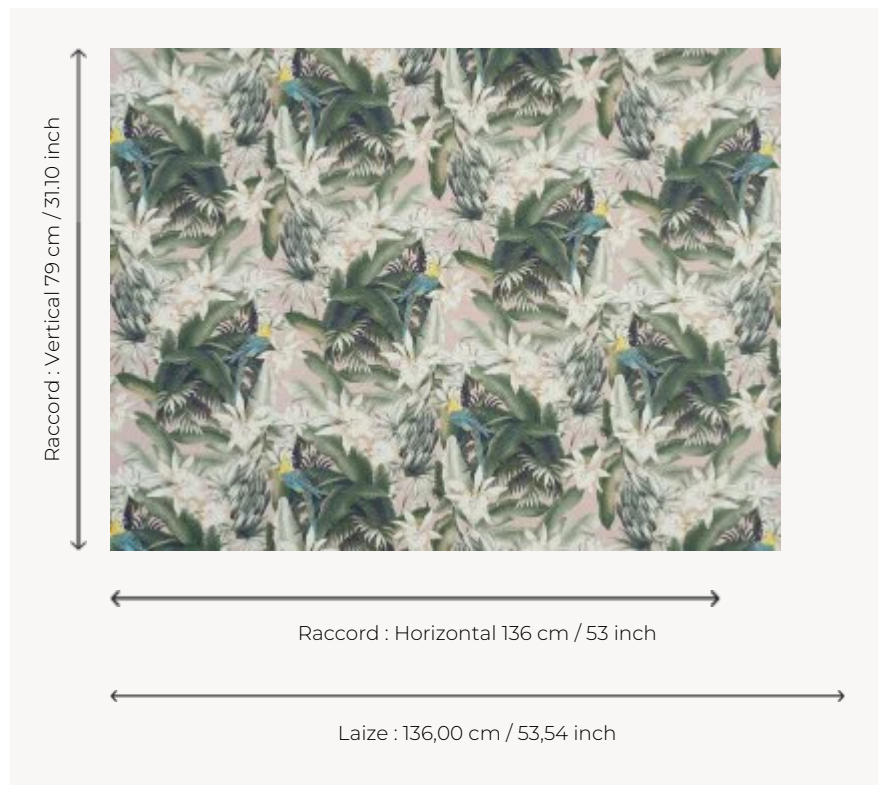

FP540002 VAHINE

Birds set against a background of foliage add a plant-inspired accent to this graphic collection.
Printed on non-woven mat, this design also exists in fabric under reference F3365.

FP540002 - Pétale

Pierre Frey

TYPE	Wide width printed wallpapers
SALES UNIT	Available per meter/yard
BACKING	NON WOVEN
COMPOSITION	100 % Non-woven
WIDTH	136 cm / 53,54 inch
REPEAT	H: 136 cm - 53,00 inch V: 79 cm - 31,10 inch Offset repeat 1/3
WEIGHT	150 gr / m ²
CARE	
TRIMMING	Pretrimmed
HANGING/REMOVING	Paste the wall Wet removable
CERTIFICATIONS	EUROCLASS B-s1,d0
INFORMATION	Use the trim & join marks during installation. Double-cut installation.