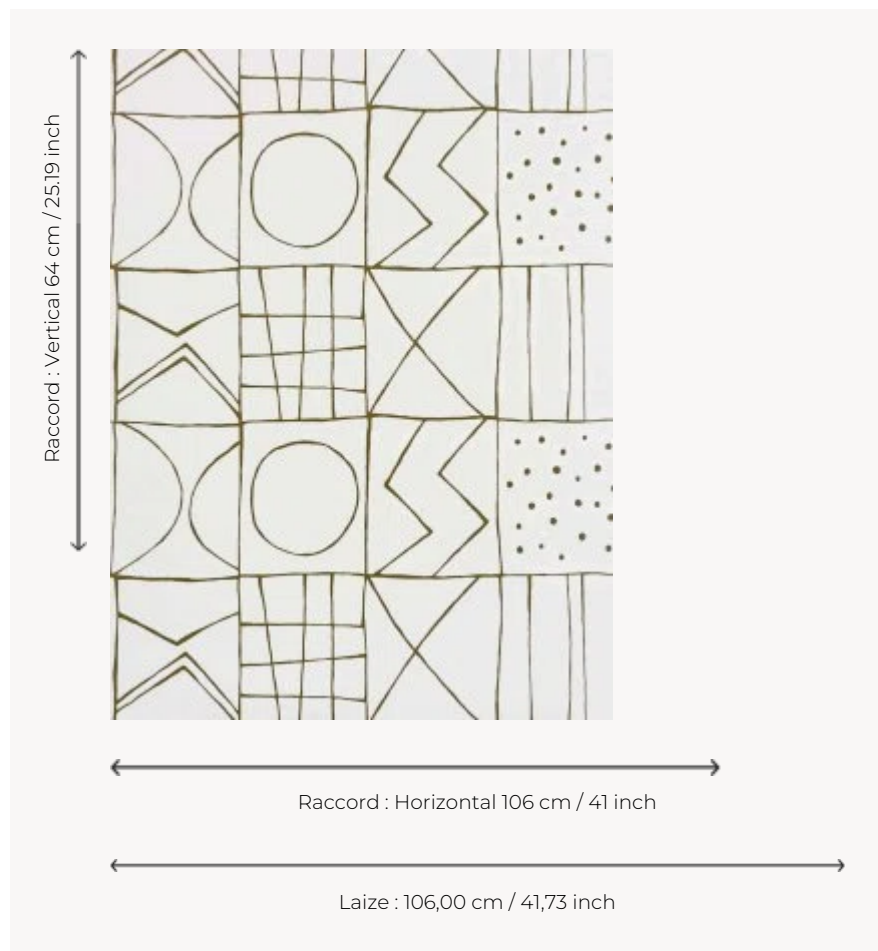

FP541001 AYO

XXL scale for this hand-designed geometric design. Each square reveals a different sketch: circles, squares, stripes... drawing inspiration from an artist's notebook. A cylindrical print in thick lacquer on a matte paint background.

FP541001 - Bronze

Pierre Frey

TYPE	Wide width printed wallpapers
SALES UNIT	Available per roll of 10,05 mts
BACKING	NON WOVEN
COMPOSITION	100 % Non-woven
WIDTH	106 cm / 41,73 inch
REPEAT	H: 106 cm - 41,00 inch V: 64 cm - 25,19 inch Half drop repeat
WEIGHT	150 gr / m ²
CARE	
TRIMMING	Trimmed
HANGING/REMOVING	Paste the wall Strippable
CERTIFICATIONS	EUROCLASS B-s1,d0
NOTES	Good lightfastness Traditional printing technique

1 Colors

FP541001
Bronze