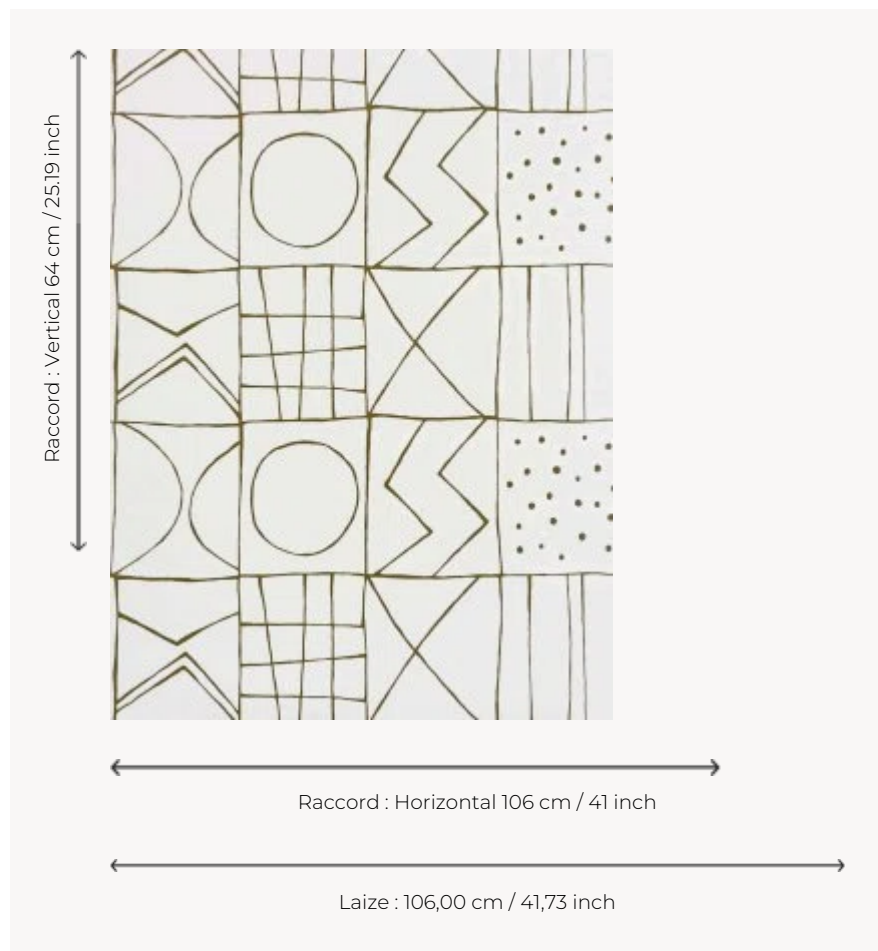

# FP541001 AYO

XXL scale for this hand-designed geometric design. Each square reveals a different sketch: circles, squares, stripes... drawing inspiration from an artist's notebook. A cylindrical print in thick lacquer on a matte paint background.

## FP541001 - Bronze

## Pierre Frey

<b>TYPE</b>	Wide width printed wallpapers
<b>SALES UNIT</b>	Available per roll of 10,05 mts
<b>BACKING</b>	NON WOVEN
<b>COMPOSITION</b>	100 % Non-woven
<b>WIDTH</b>	106 cm / 41,73 inch
<b>REPEAT</b>	H: 106 cm - 41,00 inch V: 64 cm - 25,19 inch Half drop repeat
<b>WEIGHT</b>	150 gr / m <sup>2</sup>
<b>CARE</b>	
<b>TRIMMING</b>	Trimmed
<b>HANGING/REMOVING</b>	Paste the wall Strippable
<b>CERTIFICATIONS</b>	EUROCLASS B-s1,d0
<b>NOTES</b>	Good lightfastness Traditional printing technique