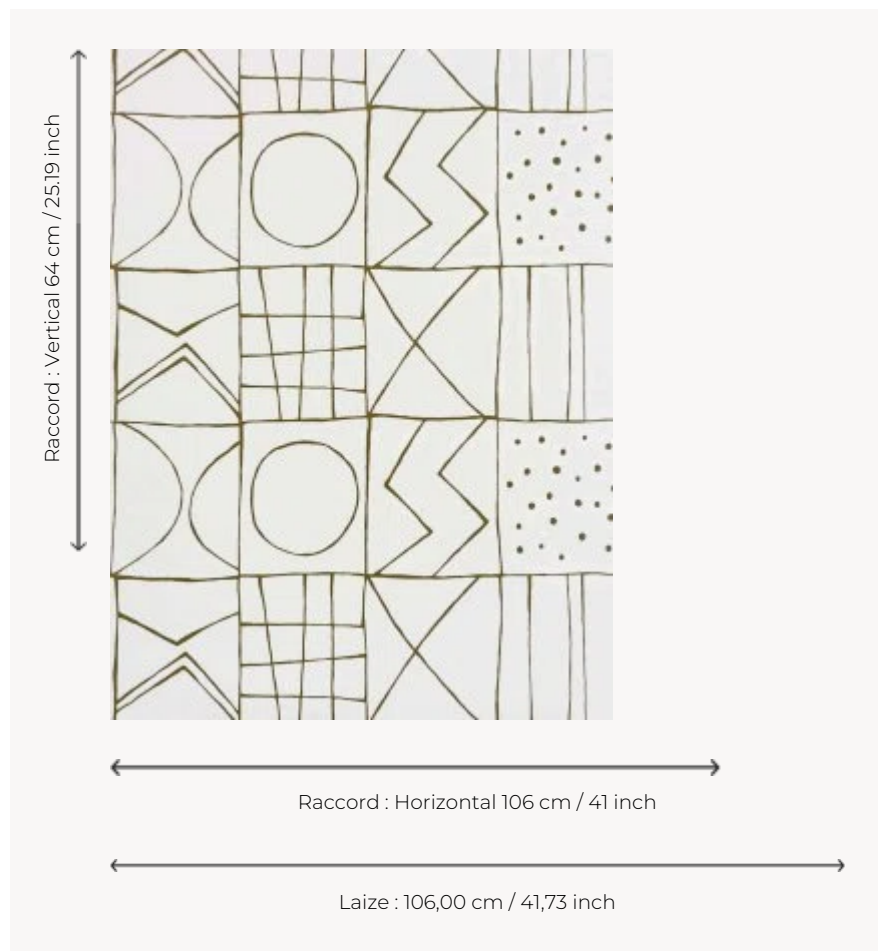

# FP541001 AYO

XXL scale for this hand-designed geometric design. Each square reveals a different sketch: circles, squares, stripes... drawing inspiration from an artist's notebook. A cylindrical print in thick lacquer on a matte paint background.

## FP541001 - Bronze

## Pierre Frey

<b>TYPE</b>	Wide width printed wallpapers
<b>SALES UNIT</b>	Available per roll of 10,05 mts
<b>BACKING</b>	NON WOVEN
<b>COMPOSITION</b>	100 % Non-woven
<b>WIDTH</b>	106 cm / 41,73 inch
<b>REPEAT</b>	H: 106 cm - 41,00 inch V: 64 cm - 25,19 inch Half drop repeat
<b>WEIGHT</b>	150 gr / m <sup>2</sup>
<b>CARE</b>	
<b>TRIMMING</b>	Trimmed
<b>HANGING/REMOVING</b>	Paste the wall Strippable
<b>CERTIFICATIONS</b>	EUROCLASS B-s1,d0
<b>NOTES</b>	Good lightfastness Traditional printing technique