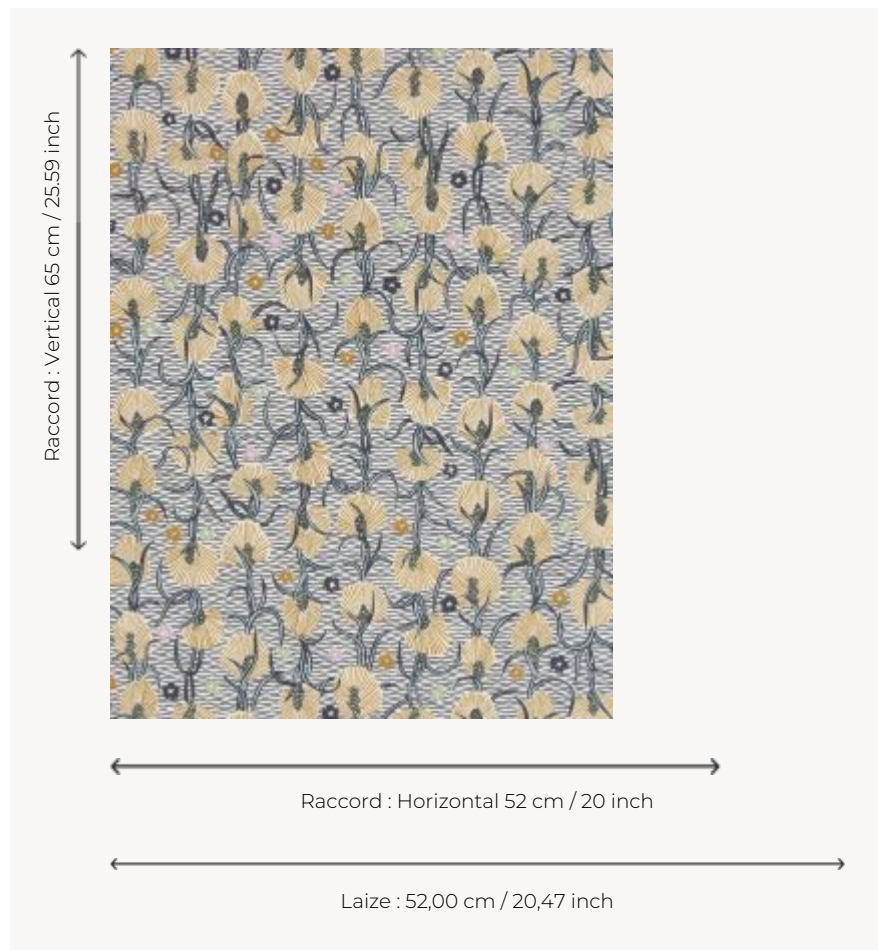

FP545001 WATSONIA

The floral pattern evokes the different varieties of the South African Watsonia flower. The hand-painted cylindrical print enhances the original design.

FP545001 - Vanille

Pierre Frey

| | |
|-------------------------|---|
| TYPE | Small width printed wallpapers |
| SALES UNIT | Available per roll of 10,05 mts |
| BACKING | NON WOVEN |
| COMPOSITION | 100 % Non-woven |
| WIDTH | 52 cm / 20,47 inch |
| REPEAT | H: 52 cm - 20,00 inch V: 65 cm - 25,59 inch Half drop repeat |
| WEIGHT | 175 gr / m ² |
| CARE |  |
| TRIMMING | Trimmed |
| HANGING/REMOVING | Paste the wall Strippable |
| CERTIFICATIONS | EUROCLASS B-s1,d0 ASTM E84 Class A |
| NOTES | Good lightfastness Traditional printing technique |

3 Colors

FP545001
Vanille

FP545002
Goyave

FP545003
Ciel