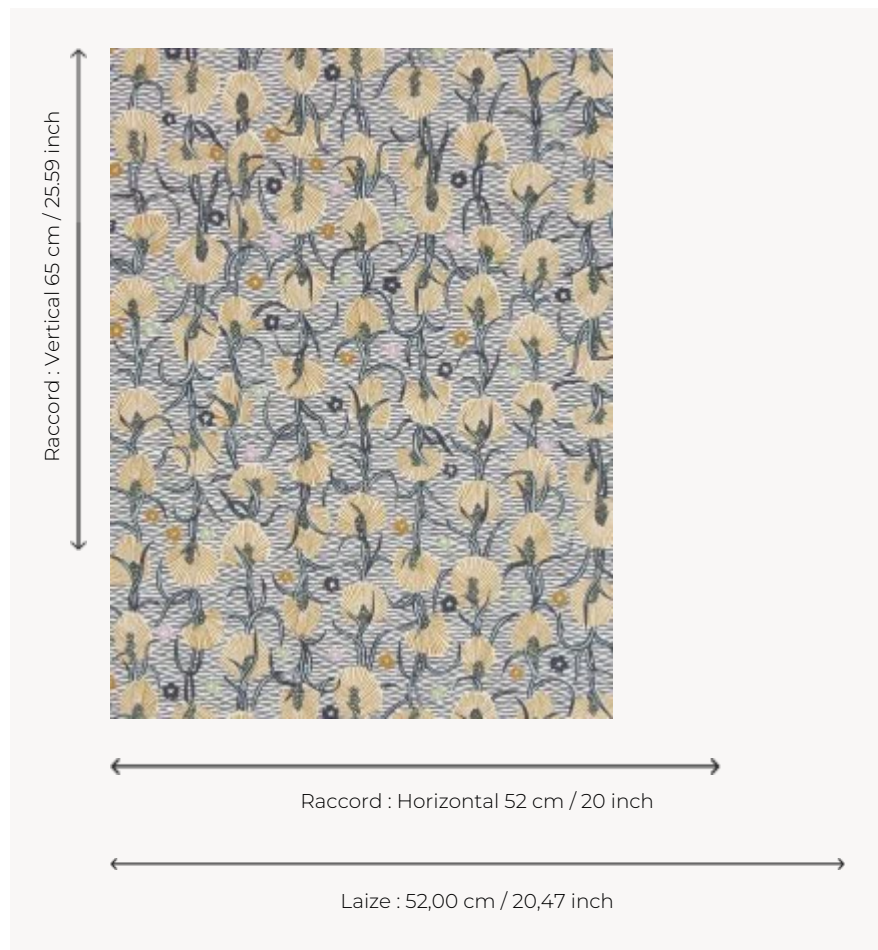

FP545001 WATSONIA

The floral pattern evokes the different varieties of the South African Watsonia flower. The hand-painted cylindrical print enhances the original design.

FP545001 - Vanille

Pierre Frey

TYPE	Small width printed wallpapers
SALES UNIT	Available per roll of 10,05 mts
BACKING	NON WOVEN
COMPOSITION	100 % Non-woven
WIDTH	52 cm / 20,47 inch
REPEAT	H: 52 cm - 20,00 inch V: 65 cm - 25,59 inch Half drop repeat
WEIGHT	175 gr / m ²
CARE	
TRIMMING	Trimmed
HANGING/REMOVING	Paste the wall Strippable
CERTIFICATIONS	EUROCLASS B-s1,d0 ASTM E84 Class A
NOTES	Good lightfastness Traditional printing technique

3 Colors

FP545001
Vanille

FP545002
Goyave

FP545003
Ciel