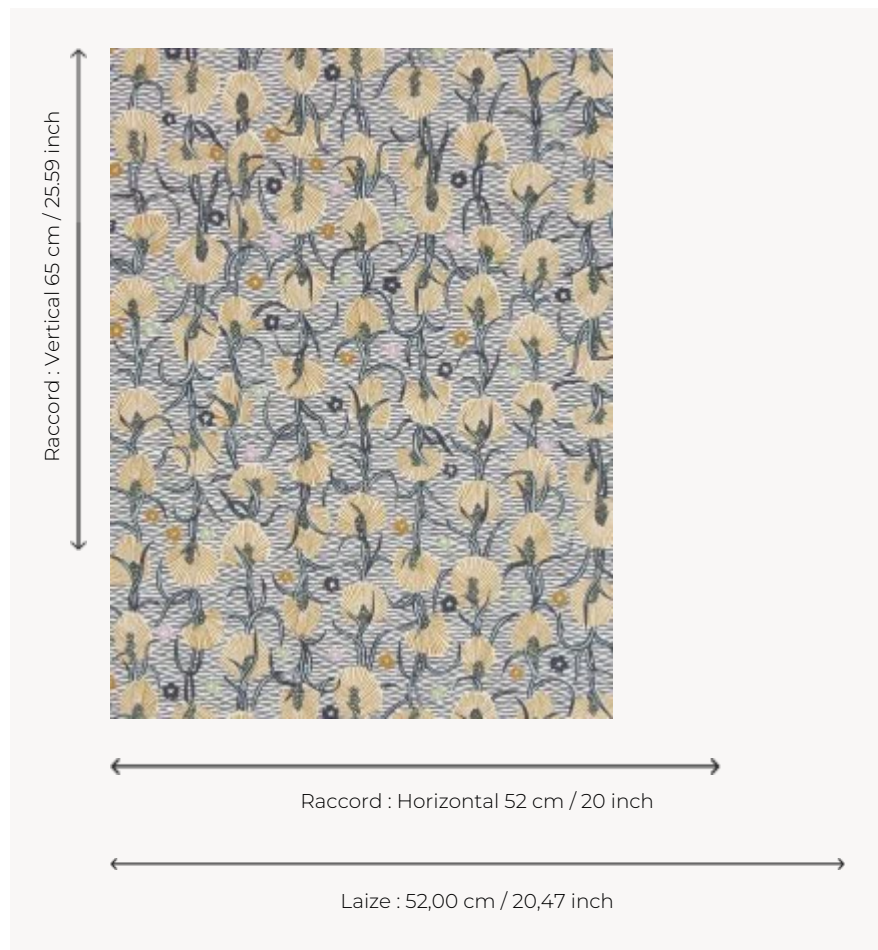

# FP545001 WATSONIA

The floral pattern evokes the different varieties of the South African Watsonia flower. The hand-painted cylindrical print enhances the original design.

## FP545001 - Vanille

## Pierre Frey

<b>TYPE</b>	Small width printed wallpapers
<b>SALES UNIT</b>	Available per roll of 10,05 mts
<b>BACKING</b>	NON WOVEN
<b>COMPOSITION</b>	100 % Non-woven
<b>WIDTH</b>	52 cm / 20,47 inch
<b>REPEAT</b>	H: 52 cm - 20,00 inch V: 65 cm - 25,59 inch Half drop repeat
<b>WEIGHT</b>	175 gr / m <sup>2</sup>
<b>CARE</b>	
<b>TRIMMING</b>	Trimmed
<b>HANGING/REMOVING</b>	Paste the wall Strippable
<b>CERTIFICATIONS</b>	EUROCLASS B-s1,d0 ASTM E84 Class A
<b>NOTES</b>	Good lightfastness Traditional printing technique