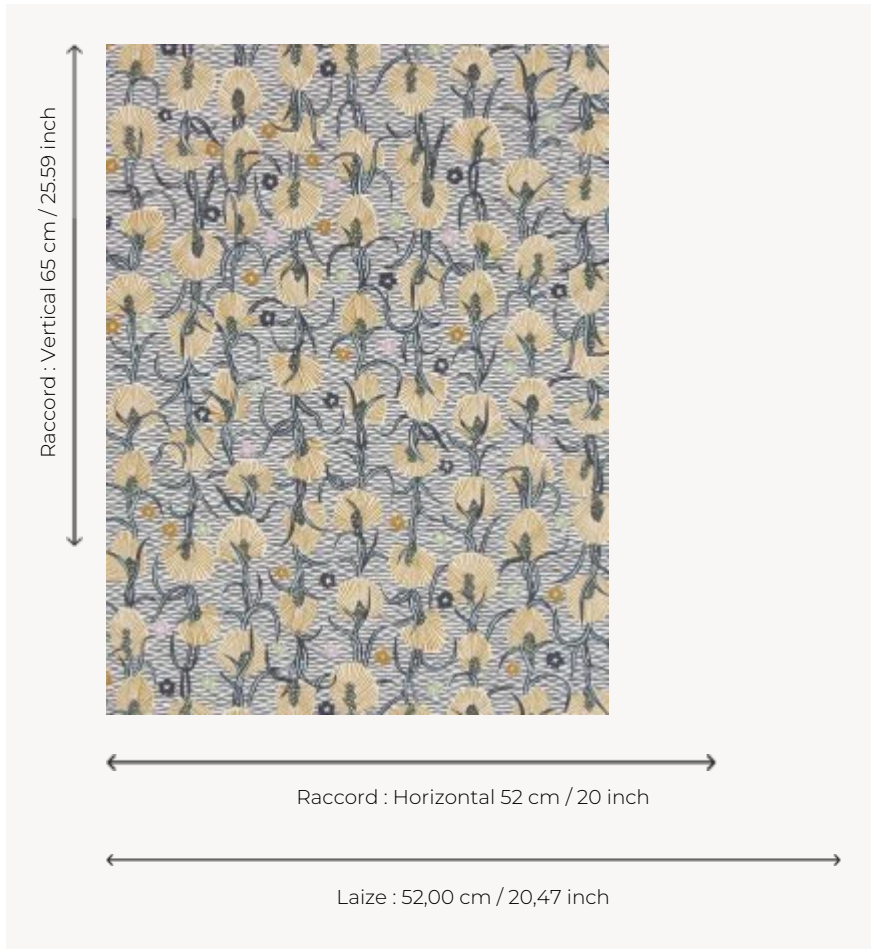

FP545001 WATSONIA

The floral pattern evokes the different varieties of the South African Watsonia flower. The hand-painted cylindrical print enhances the original design.

FP545001 - Vanille

Pierre Frey

TYPE	Small width printed wallpapers
SALES UNIT	Available per roll of 10,05 mts
BACKING	NON WOVEN
COMPOSITION	100 % Non-woven
WIDTH	52 cm / 20,47 inch
REPEAT	H: 52 cm - 20,00 inch V: 65 cm - 25,59 inch Half drop repeat
WEIGHT	175 gr / m ²
CARE	
TRIMMING	Trimmed
HANGING/REMOVING	Paste the wall Strippable
CERTIFICATIONS	EUROCLASS B-s1,d0 ASTM E84 Class A
NOTES	Good lightfastness Traditional printing technique

3 Colors

FP545001
Vanille

FP545002
Goyave

FP545003
Ciel