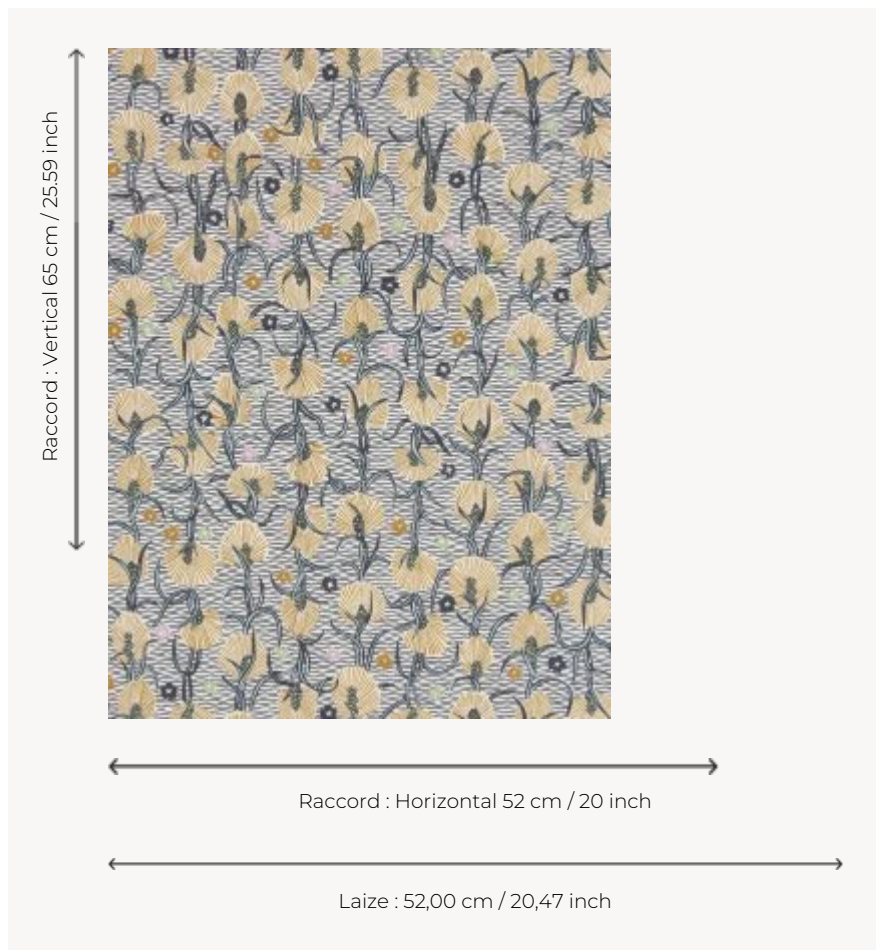

FP545001 WATSONIA

The floral pattern evokes the different varieties of the South African Watsonia flower. The hand-painted cylindrical print enhances the original design.

FP545001 - Vanille

Pierre Frey

TYPE	Small width printed wallpapers
SALES UNIT	Available per roll of 10,05 mts
BACKING	NON WOVEN
COMPOSITION	100 % Non-woven
WIDTH	52 cm / 20,47 inch
REPEAT	H: 52 cm - 20,00 inch V: 65 cm - 25,59 inch Half drop repeat
WEIGHT	175 gr / m ²
CARE	
TRIMMING	Trimmed
HANGING/REMOVING	Paste the wall Strippable
CERTIFICATIONS	EUROCLASS B-s1,d0 ASTM E84 Class A
NOTES	Good lightfastness Traditional printing technique

3 Colors

FP545001
Vanille

FP545002
Goyave

FP545003
Ciel