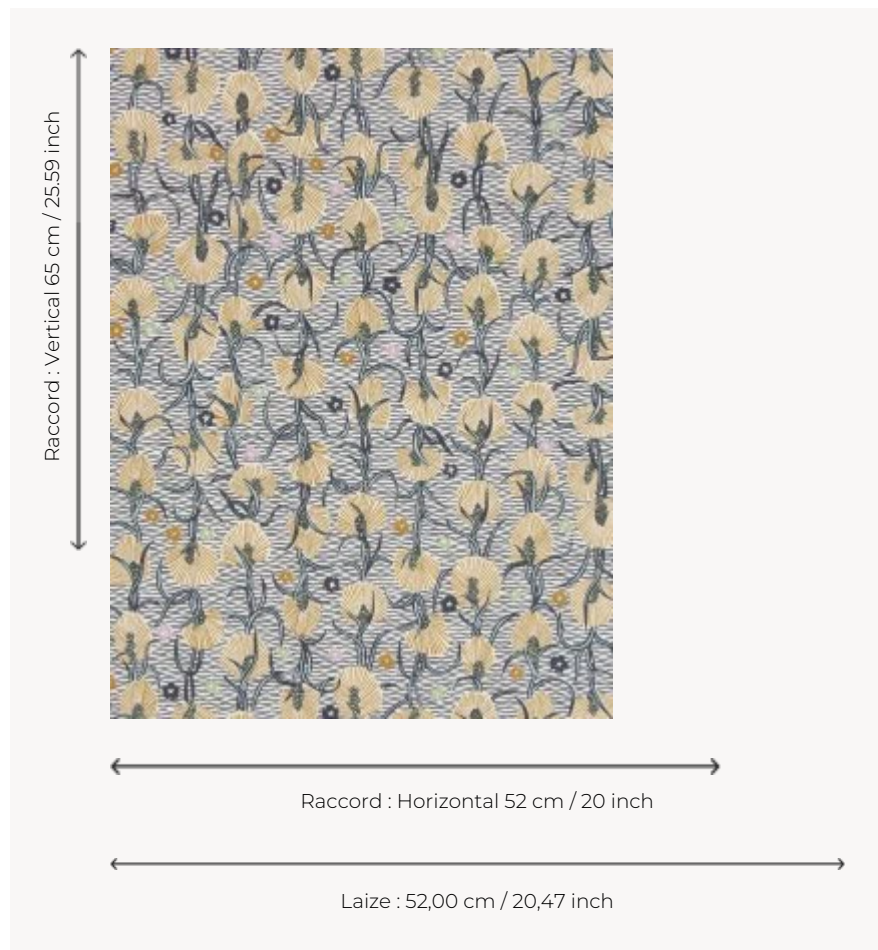

FP545001 WATSONIA

The floral pattern evokes the different varieties of the South African Watsonia flower. The hand-painted cylindrical print enhances the original design.

FP545001 - Vanille

Pierre Frey

TYPE	Small width printed wallpapers
SALES UNIT	Available per roll of 10,05 mts
BACKING	NON WOVEN
COMPOSITION	100 % Non-woven
WIDTH	52 cm / 20,47 inch
REPEAT	H: 52 cm - 20,00 inch V: 65 cm - 25,59 inch Half drop repeat
WEIGHT	175 gr / m ²
CARE	
TRIMMING	Trimmed
HANGING/REMOVING	Paste the wall Strippable
CERTIFICATIONS	EUROCLASS B-s1,d0 ASTM E84 Class A
NOTES	Good lightfastness Traditional printing technique

3 Colors

FP545001
Vanille

FP545002
Goyave

FP545003
Ciel