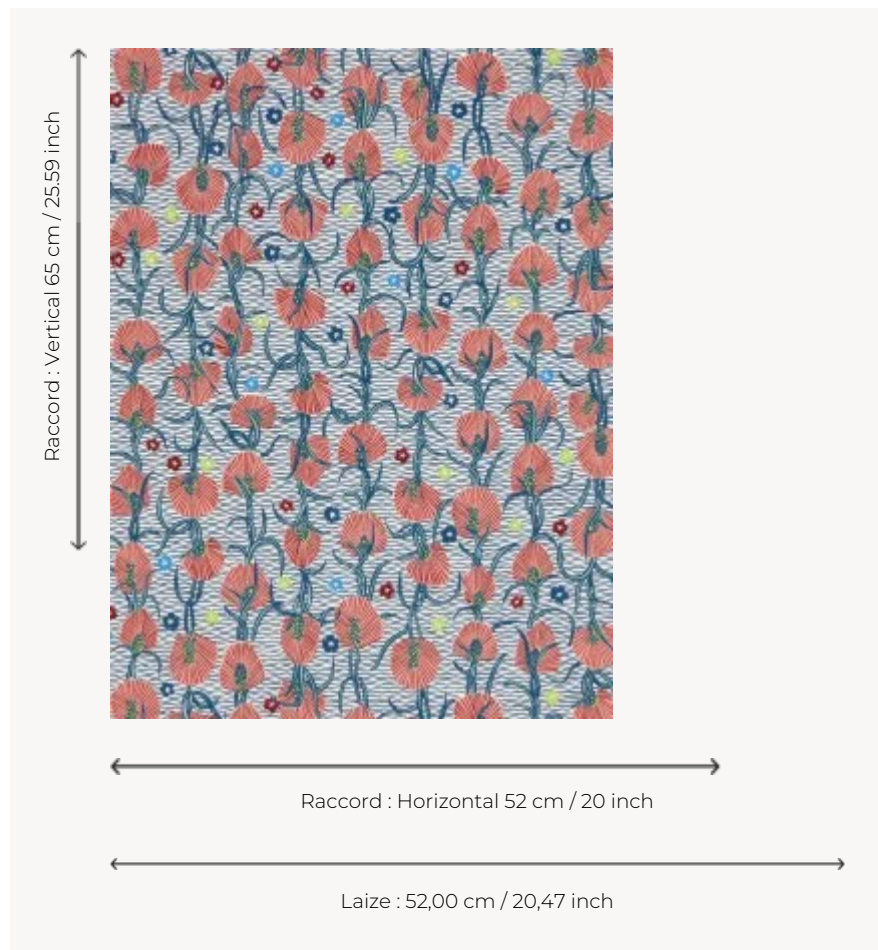

FP545002 WATSONIA

The floral pattern evokes the different varieties of the South African Watsonia flower. The hand-painted cylindrical print enhances the original design.

FP545002 - Goyave

Pierre Frey

| | |
|-------------------------|---|
| TYPE | Small width printed wallpapers |
| SALES UNIT | Available per roll of 10,05 mts |
| BACKING | NON WOVEN |
| COMPOSITION | 100 % Non-woven |
| WIDTH | 52 cm / 20,47 inch |
| REPEAT | H: 52 cm - 20,00 inch V: 65 cm - 25,59 inch Half drop repeat |
| WEIGHT | 175 gr / m ² |
| CARE |  |
| TRIMMING | Trimmed |
| HANGING/REMOVING | Paste the wall Strippable |
| CERTIFICATIONS | EUROCLASS B-s1,d0 ASTM E84 Class A |
| NOTES | Good lightfastness Traditional printing technique |

3 Colors

FP545001
Vanille

FP545002
Goyave

FP545003
Ciel