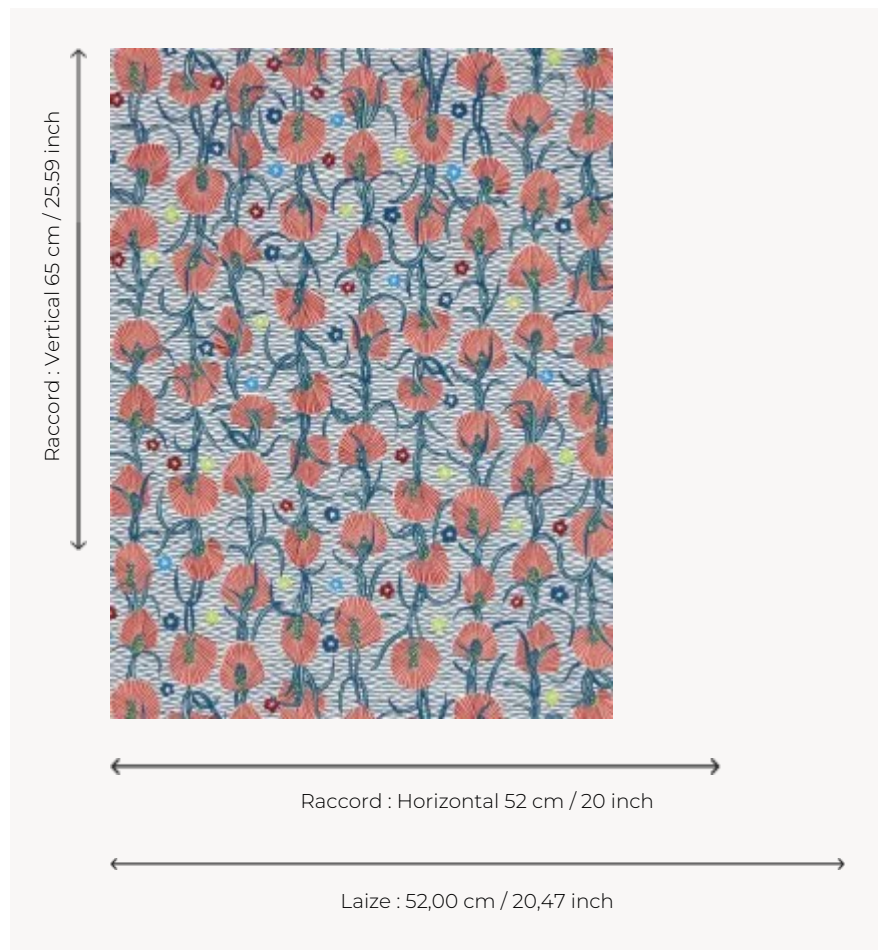

FP545002 WATSONIA

The floral pattern evokes the different varieties of the South African Watsonia flower. The hand-painted cylindrical print enhances the original design.

FP545002 - Goyave

Pierre Frey

TYPE	Small width printed wallpapers
SALES UNIT	Available per roll of 10,05 mts
BACKING	NON WOVEN
COMPOSITION	100 % Non-woven
WIDTH	52 cm / 20,47 inch
REPEAT	H: 52 cm - 20,00 inch V: 65 cm - 25,59 inch Half drop repeat
WEIGHT	175 gr / m ²
CARE	
TRIMMING	Trimmed
HANGING/REMOVING	Paste the wall Strippable
CERTIFICATIONS	EUROCLASS B-s1,d0 ASTM E84 Class A
NOTES	Good lightfastness Traditional printing technique

3 Colors

FP545001
Vanille

FP545002
Goyave

FP545003
Ciel