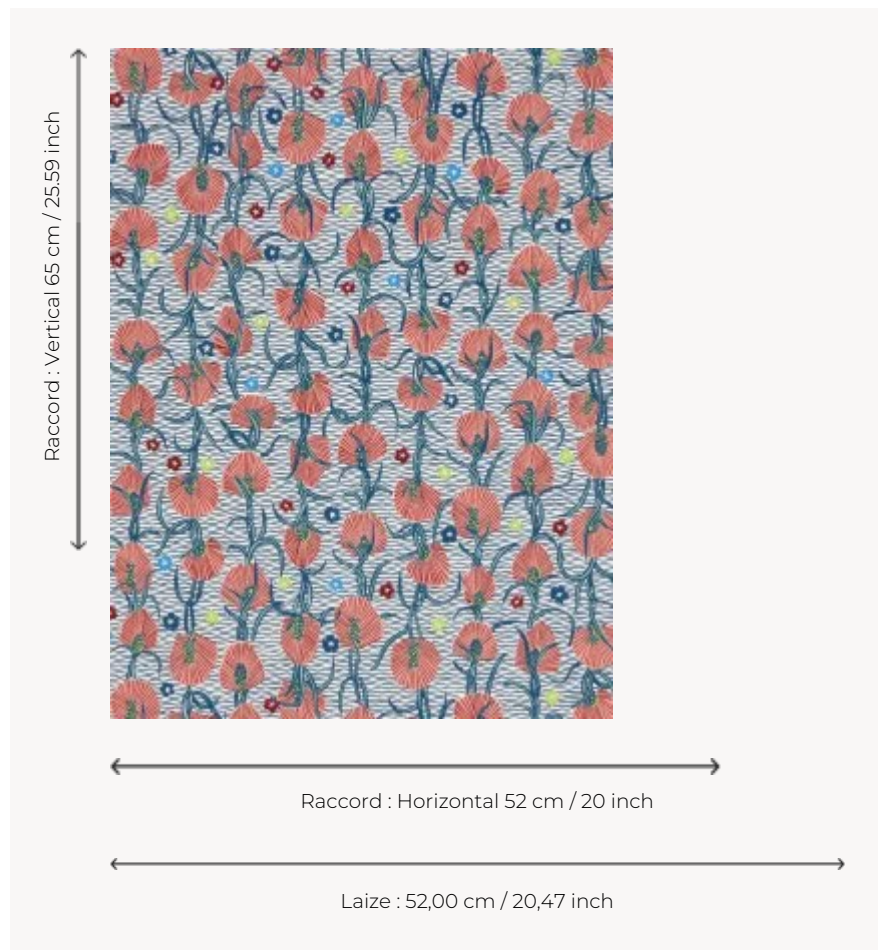

FP545002 WATSONIA

The floral pattern evokes the different varieties of the South African Watsonia flower. The hand-painted cylindrical print enhances the original design.

FP545002 - Goyave

Pierre Frey

TYPE	Small width printed wallpapers
SALES UNIT	Available per roll of 10,05 mts
BACKING	NON WOVEN
COMPOSITION	100 % Non-woven
WIDTH	52 cm / 20,47 inch
REPEAT	H: 52 cm - 20,00 inch V: 65 cm - 25,59 inch Half drop repeat
WEIGHT	175 gr / m ²
CARE	
TRIMMING	Trimmed
HANGING/REMOVING	Paste the wall Strippable
CERTIFICATIONS	EUROCLASS B-s1,d0 ASTM E84 Class A
NOTES	Good lightfastness Traditional printing technique

3 Colors

FP545001
Vanille

FP545002
Goyave

FP545003
Ciel