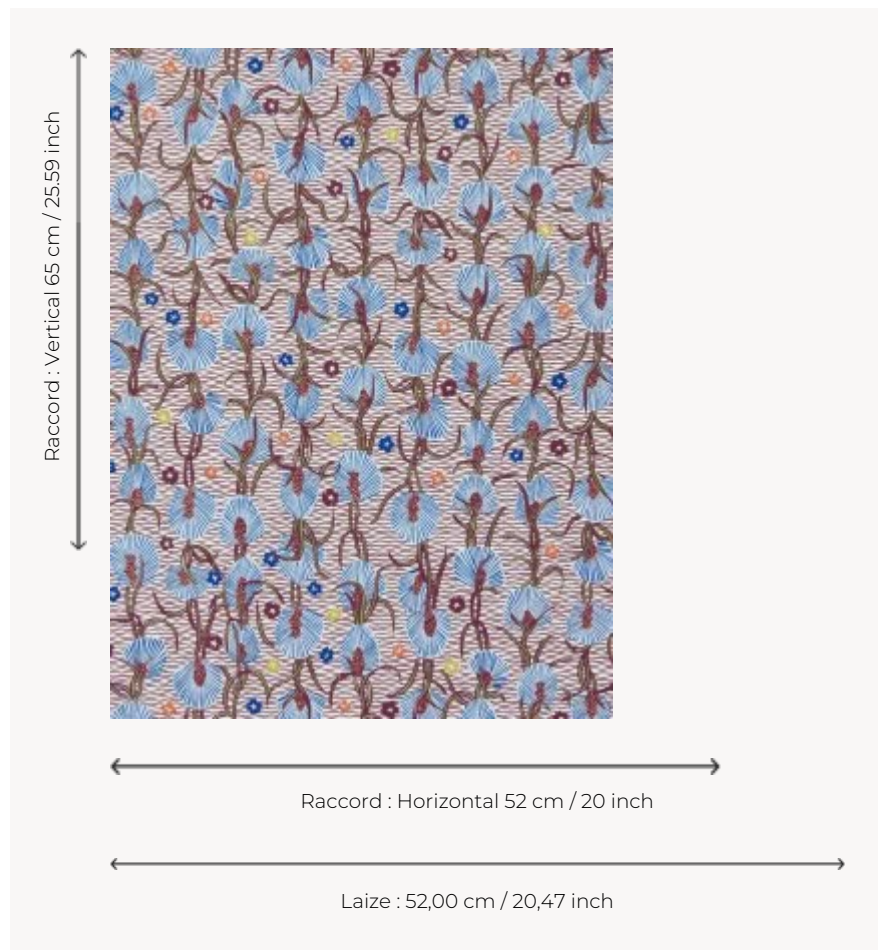

# FP545003 WATSONIA

The floral pattern evokes the different varieties of the South African Watsonia flower. The hand-painted cylindrical print enhances the original design.

## FP545003 - Ciel

## Pierre Frey

<b>TYPE</b>	Small width printed wallpapers
<b>SALES UNIT</b>	Available per roll of 10,05 mts
<b>BACKING</b>	NON WOVEN
<b>COMPOSITION</b>	100 % Non-woven
<b>WIDTH</b>	52 cm / 20,47 inch
<b>REPEAT</b>	H: 52 cm - 20,00 inch V: 65 cm - 25,59 inch Half drop repeat
<b>WEIGHT</b>	175 gr / m <sup>2</sup>
<b>CARE</b>	
<b>TRIMMING</b>	Trimmed
<b>HANGING/REMOVING</b>	Paste the wall Strippable
<b>CERTIFICATIONS</b>	EUROCLASS B-s1,d0 ASTM E84 Class A
<b>NOTES</b>	Good lightfastness Traditional printing technique

## 3 Colors

FP545001  
Vanille

FP545002  
Goyave

FP545003  
Ciel