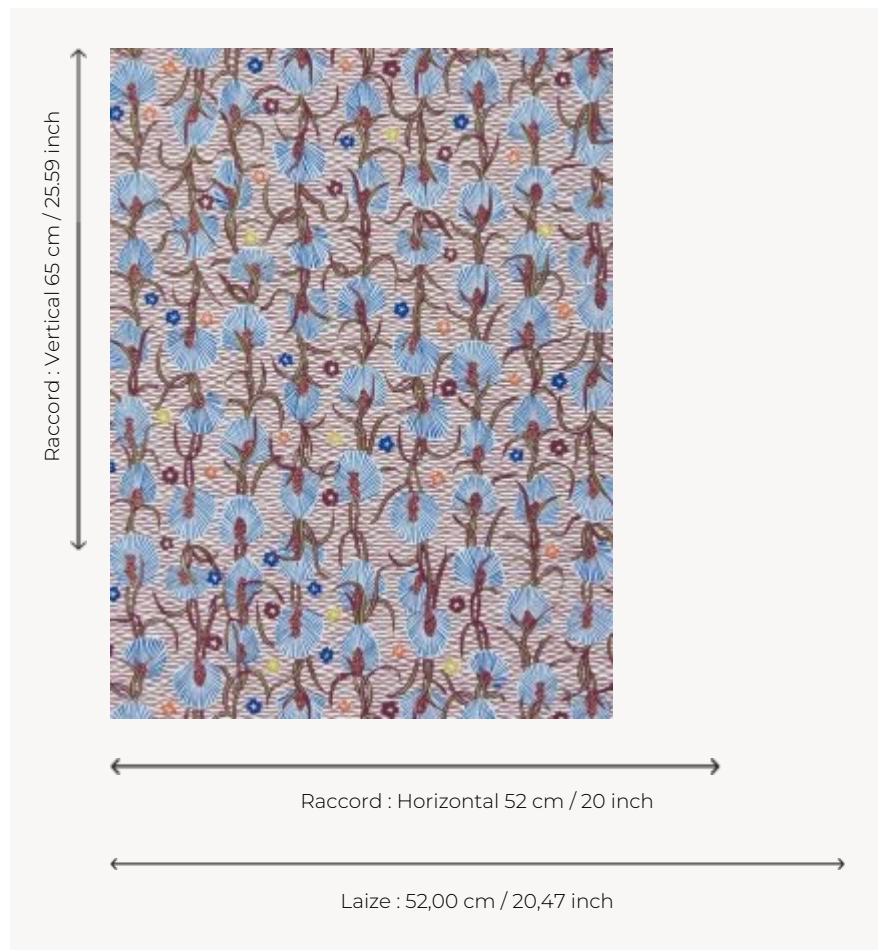

# FP545003 WATSONIA

The floral pattern evokes the different varieties of the South African Watsonia flower. The hand-painted cylindrical print enhances the original design.

## FP545003 - Ciel

## Pierre Frey

<b>TYPE</b>	Small width printed wallpapers
<b>SALES UNIT</b>	Available per roll of 10,05 mts
<b>BACKING</b>	NON WOVEN
<b>COMPOSITION</b>	100 % Non-woven
<b>WIDTH</b>	52 cm / 20,47 inch
<b>REPEAT</b>	H: 52 cm - 20,00 inch V: 65 cm - 25,59 inch Half drop repeat
<b>WEIGHT</b>	175 gr / m <sup>2</sup>
<b>CARE</b>	
<b>TRIMMING</b>	Trimmed
<b>HANGING/REMOVING</b>	Paste the wall Strippable
<b>CERTIFICATIONS</b>	EUROCLASS B-s1,d0 ASTM E84 Class A
<b>NOTES</b>	Good lightfastness Traditional printing technique

## 3 Colors

FP545001  
Vanille

FP545002  
Goyave

FP545003  
Ciel