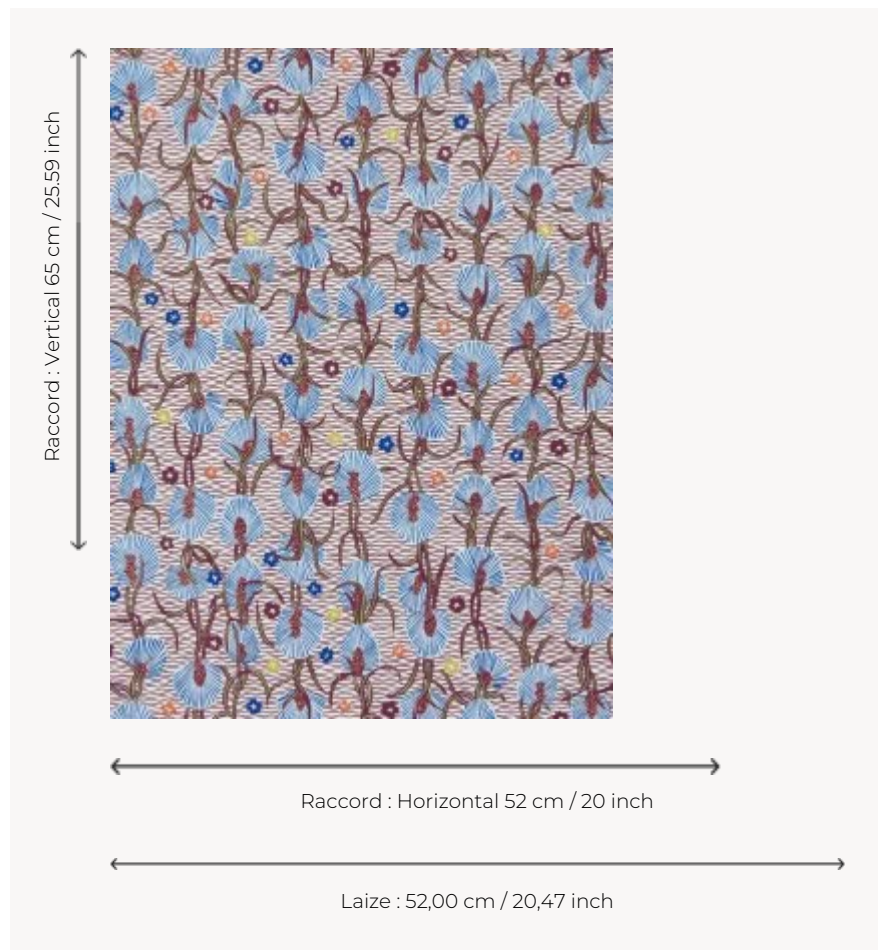

FP545003 WATSONIA

The floral pattern evokes the different varieties of the South African Watsonia flower. The hand-painted cylindrical print enhances the original design.

FP545003 - Ciel

Pierre Frey

TYPE	Small width printed wallpapers
SALES UNIT	Available per roll of 10,05 mts
BACKING	NON WOVEN
COMPOSITION	100 % Non-woven
WIDTH	52 cm / 20,47 inch
REPEAT	H: 52 cm - 20,00 inch V: 65 cm - 25,59 inch Half drop repeat
WEIGHT	175 gr / m ²
CARE	
TRIMMING	Trimmed
HANGING/REMOVING	Paste the wall Strippable
CERTIFICATIONS	EUROCLASS B-s1,d0 ASTM E84 Class A
NOTES	Good lightfastness Traditional printing technique

3 Colors

FP545001
Vanille

FP545002
Goyave

FP545003
Ciel