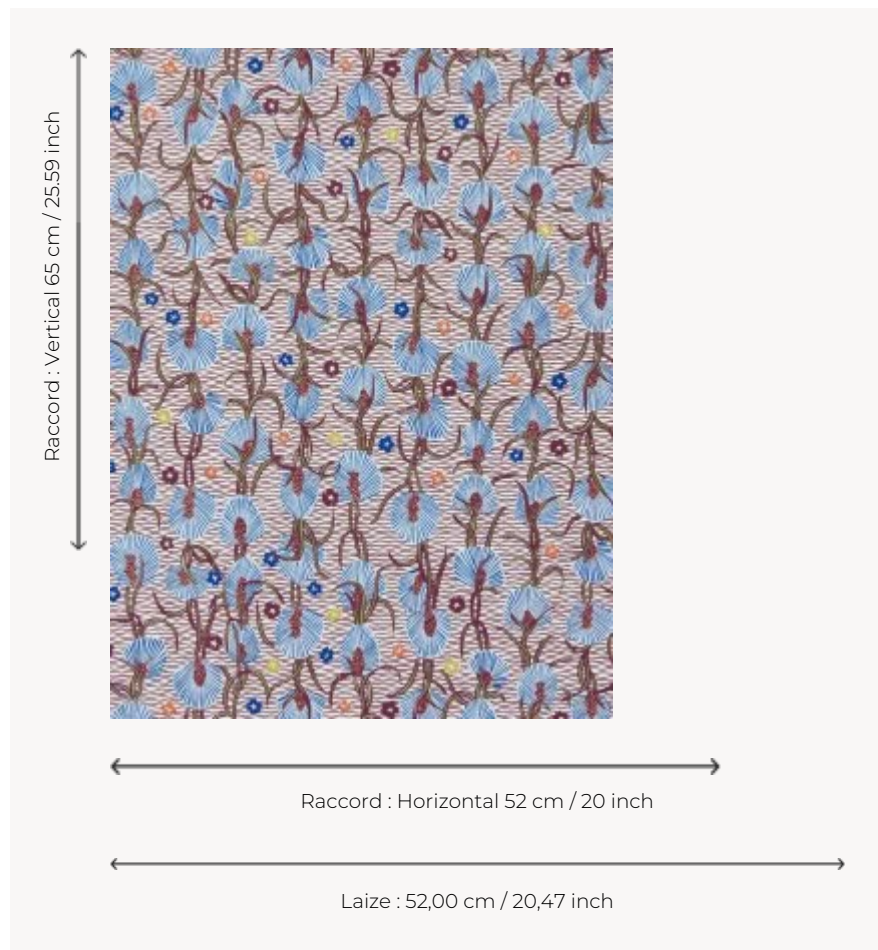

FP545003 WATSONIA

The floral pattern evokes the different varieties of the South African Watsonia flower. The hand-painted cylindrical print enhances the original design.

FP545003 - Ciel

Pierre Frey

| | |
|-------------------------|---|
| TYPE | Small width printed wallpapers |
| SALES UNIT | Available per roll of 10,05 mts |
| BACKING | NON WOVEN |
| COMPOSITION | 100 % Non-woven |
| WIDTH | 52 cm / 20,47 inch |
| REPEAT | H: 52 cm - 20,00 inch V: 65 cm - 25,59 inch Half drop repeat |
| WEIGHT | 175 gr / m ² |
| CARE |  |
| TRIMMING | Trimmed |
| HANGING/REMOVING | Paste the wall Strippable |
| CERTIFICATIONS | EUROCLASS B-s1,d0 ASTM E84 Class A |
| NOTES | Good lightfastness Traditional printing technique |

3 Colors

FP545001
Vanille

FP545002
Goyave

FP545003
Ciel