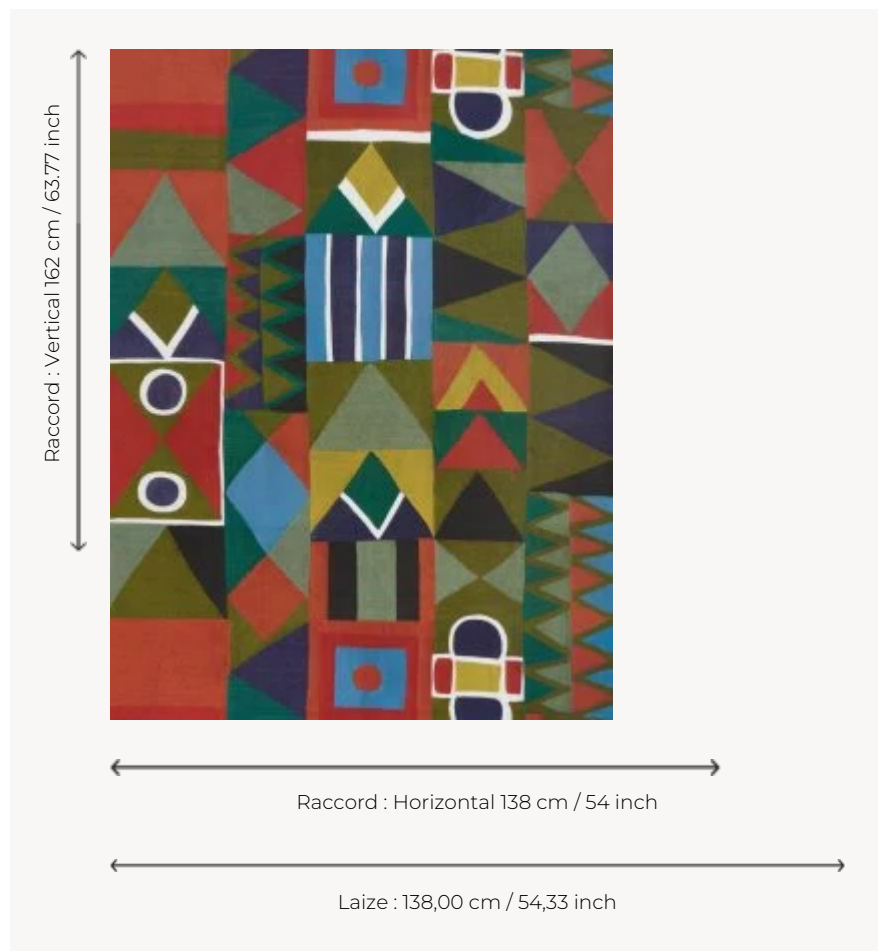

FP546001 NDEBELES

A tribute to the art of N'débélés women. Reflecting fully embroidered linen fabric, the N'débélés printed wallpaper demonstrates the power of graphic art. Also available as a fabric under reference F3354.

FP546001 - Argile

Pierre Frey

| | |
|-------------------------|---|
| TYPE | Wide width printed wallpapers |
| SALES UNIT | Available per meter/yard |
| BACKING | NON WOVEN |
| COMPOSITION | 100 % Non-woven |
| WIDTH | 138 cm / 54,33 inch |
| REPEAT | H: 138 cm - 54,00 inch V: 162 cm - 63,77 inch Half drop repeat |
| WEIGHT | 180 gr / m ² |
| CARE |  |
| TRIMMING | Not trimmed |
| HANGING/REMOVING | Paste the wall Strippable |
| CERTIFICATIONS | EUROCLASS B-s1,d0 |
| NOTES | Good lightfastness |
| INFORMATION | Use the trim & join marks during installation. Double-cut installation. |