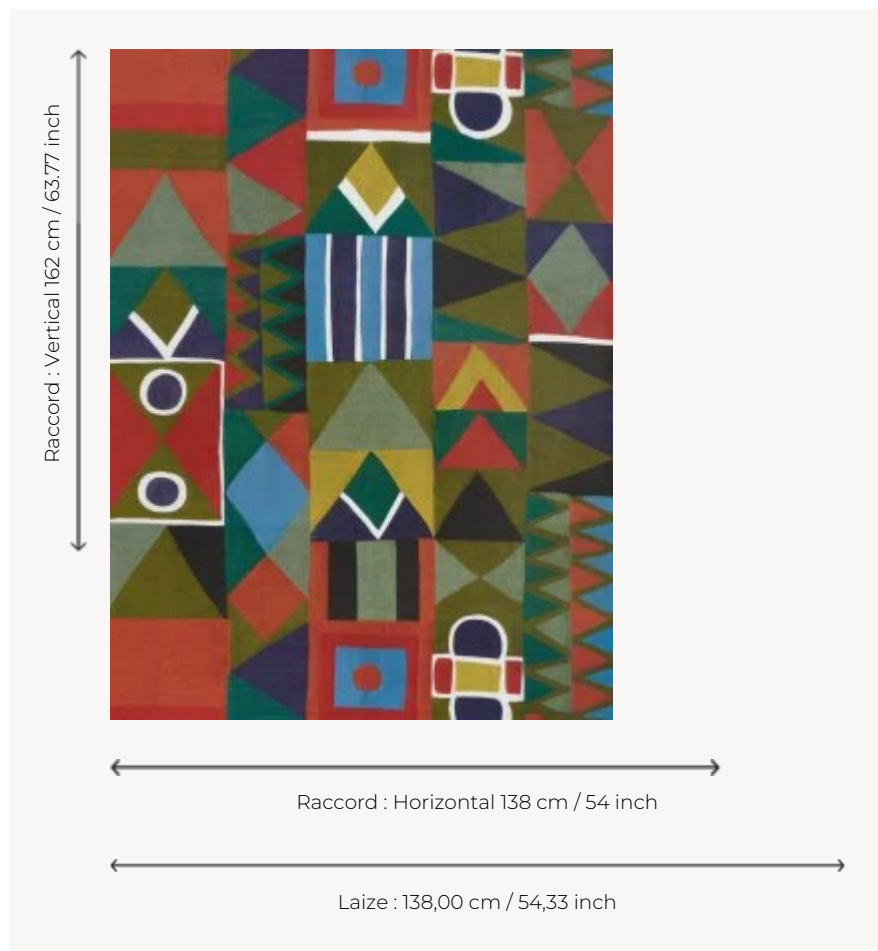

FP546001 NDEBELES

A tribute to the art of N'débélés women. Reflecting fully embroidered linen fabric, the N'débélés printed wallpaper demonstrates the power of graphic art. Also available as a fabric under reference F3354.

FP546001 - Argile

Pierre Frey

| | |
|-------------------------|---|
| TYPE | Wide width printed wallpapers |
| SALES UNIT | Available per meter/yard |
| BACKING | NON WOVEN |
| COMPOSITION | 100 % Non-woven |
| WIDTH | 138 cm / 54,33 inch |
| REPEAT | H: 138 cm - 54,00 inch V: 162 cm - 63,77 inch Half drop repeat |
| WEIGHT | 180 gr / m ² |
| CARE |  |
| TRIMMING | Not trimmed |
| HANGING/REMOVING | Paste the wall Strippable |
| CERTIFICATIONS | EUROCLASS B-s1,d0 |
| NOTES | Good lightfastness |
| INFORMATION | Use the trim & join marks during installation. Double-cut installation. |