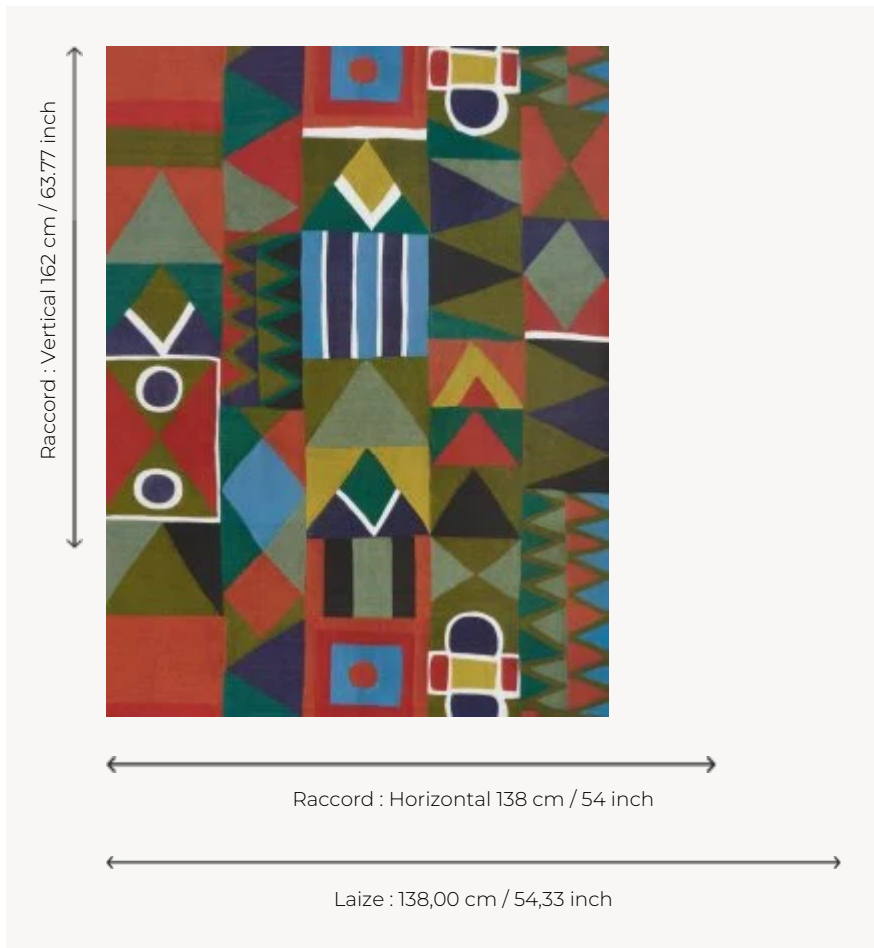

FP546001 NDEBELES

A tribute to the art of N'débélés women. Reflecting fully embroidered linen fabric, the N'débélés printed wallpaper demonstrates the power of graphic art. Also available as a fabric under reference F3354.

FP546001 - Argile

Pierre Frey

TYPE	Wide width printed wallpapers
SALES UNIT	Available per meter/yard
BACKING	NON WOVEN
COMPOSITION	100 % Non-woven
WIDTH	138 cm / 54,33 inch
REPEAT	H: 138 cm - 54,00 inch V: 162 cm - 63,77 inch Half drop repeat
WEIGHT	180 gr / m ²
CARE	
TRIMMING	Not trimmed
HANGING/REMOVING	Paste the wall Strippable
CERTIFICATIONS	EUROCLASS B-s1,d0
NOTES	Good lightfastness
INFORMATION	Use the trim & join marks during installation. Double-cut installation.

1 Colors

FP546001

Argile