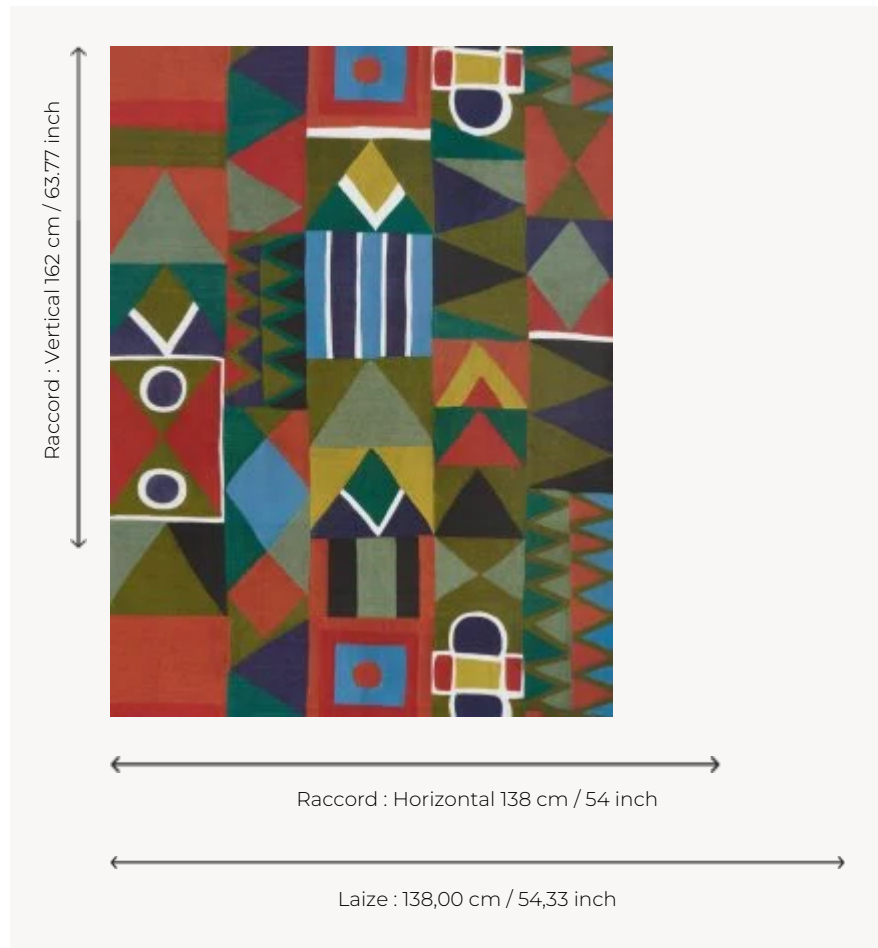

FP546001 NDEBELES

A tribute to the art of N'débélés women. Reflecting fully embroidered linen fabric, the N'débélés printed wallpaper demonstrates the power of graphic art. Also available as a fabric under reference F3354.

FP546001 - Argile

Pierre Frey

TYPE	Wide width printed wallpapers
SALES UNIT	Available per meter/yard
BACKING	NON WOVEN
COMPOSITION	100 % Non-woven
WIDTH	138 cm / 54,33 inch
REPEAT	H: 138 cm - 54,00 inch V: 162 cm - 63,77 inch Half drop repeat
WEIGHT	180 gr / m ²
CARE	
TRIMMING	Not trimmed
HANGING/REMOVING	Paste the wall Strippable
CERTIFICATIONS	EUROCLASS B-s1,d0
NOTES	Good lightfastness
INFORMATION	Use the trim & join marks during installation. Double-cut installation.