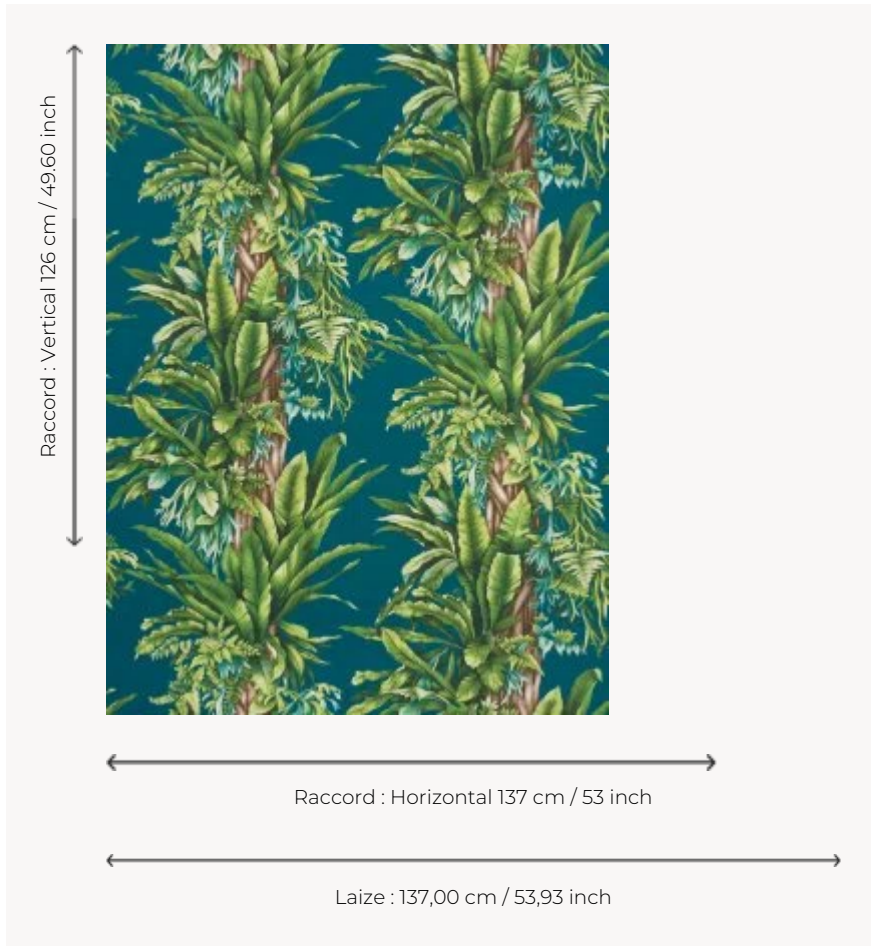

FP548002 PACHIRA

A spectacular colored pattern of lianas, trees that are characteristic of South African forests, printed on a matte, non-woven material. Available in black and white under reference FP549 and in fabric under the reference F3368.

FP548002 - Petrole

Pierre Frey

TYPE	Wide width printed wallpapers
SALES UNIT	Available per meter/yard
BACKING	NON WOVEN
COMPOSITION	100 % Non-woven
WIDTH	137 cm / 53,93 inch
REPEAT	H: 137 cm - 53,00 inch V: 126 cm - 49,60 inch Straight repeat
WEIGHT	157 gr / m ²
CARE	
TRIMMING	Pretrimmed
HANGING/REMOVING	Paste the wall Wet removable
CERTIFICATIONS	EUROCLASS B-s1,d0
INFORMATION	Use the trim & join marks during installation. Double-cut installation.

1 Colors

FP548002
Petrole