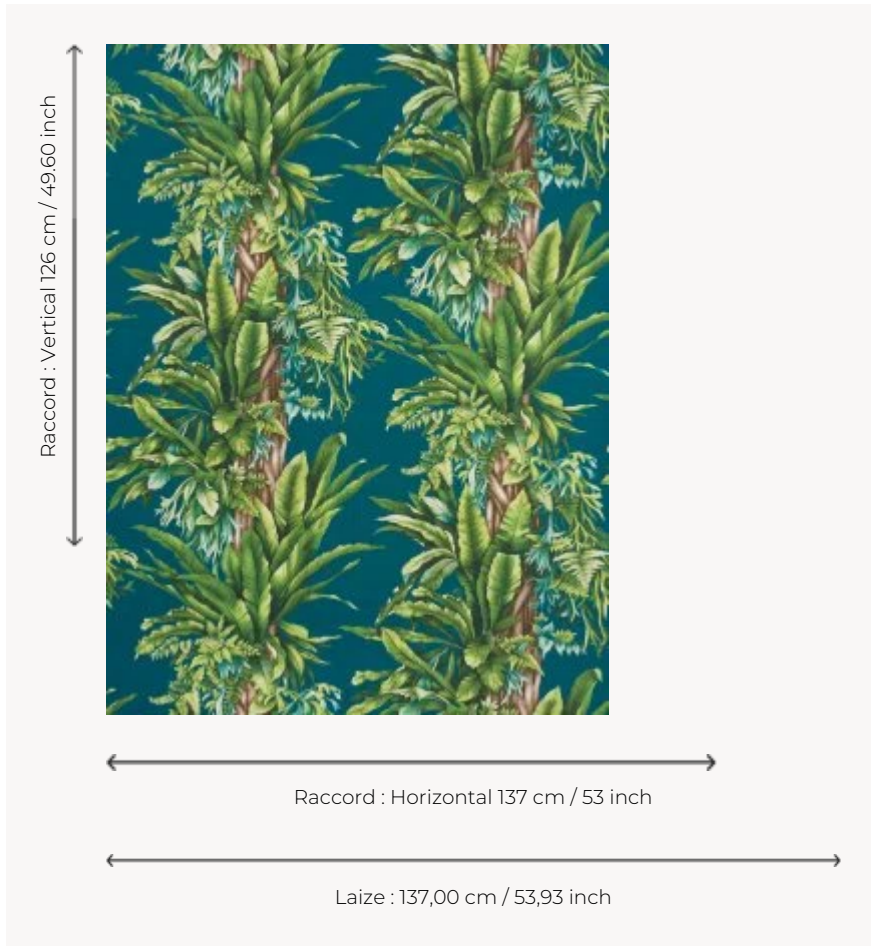

FP548002 PACHIRA

A spectacular colored pattern of lianas, trees that are characteristic of South African forests, printed on a matte, non-woven material. Available in black and white under reference FP549 and in fabric under the reference F3368.

FP548002 - Petrole

Pierre Frey

TYPE	Wide width printed wallpapers
SALES UNIT	Available per meter/yard
BACKING	NON WOVEN
COMPOSITION	100 % Non-woven
WIDTH	137 cm / 53,93 inch
REPEAT	H: 137 cm - 53,00 inch V: 126 cm - 49,60 inch Straight repeat
WEIGHT	157 gr / m ²
CARE	
TRIMMING	Pretrimmed
HANGING/REMOVING	Paste the wall Wet removable
CERTIFICATIONS	EUROCLASS B-s1,d0
INFORMATION	Use the trim & join marks during installation. Double-cut installation.

1 Colors

FP548002
Petrole