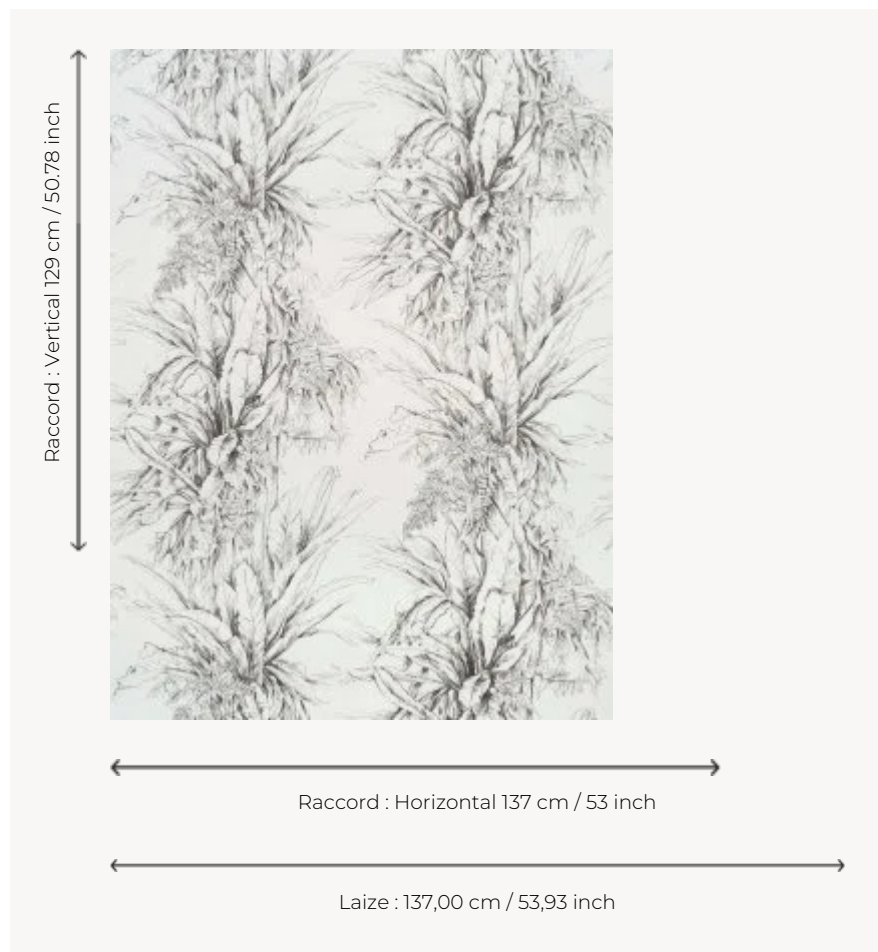

# FP549001 JALAPAO

A spectacular colored pattern of lianas, trees that are characteristic of South African forests, in an artistic, sketch-inspired finish. Printed in wide width on non-woven mat, it draws its inspiration from the artist's sketchbook. Also available in color under reference FP548 and in fabric under the reference F3369.

## Pierre Frey

<b>TYPE</b>	Wide width printed wallpapers
<b>SALES UNIT</b>	Available per meter/yard
<b>BACKING</b>	NON WOVEN
<b>COMPOSITION</b>	100 % Non-woven
<b>WIDTH</b>	137 cm / 53,93 inch
<b>REPEAT</b>	H: 137 cm - 53,00 inch V: 129 cm - 50,78 inch Straight repeat
<b>WEIGHT</b>	157 gr / m <sup>2</sup>
<b>CARE</b>	
<b>TRIMMING</b>	Pretrimmed
<b>HANGING/REMOVING</b>	Paste the wall Wet removable
<b>CERTIFICATIONS</b>	EUROCLASS B-s1,d0
<b>INFORMATION</b>	Use the trim & join marks during installation. Double-cut installation.