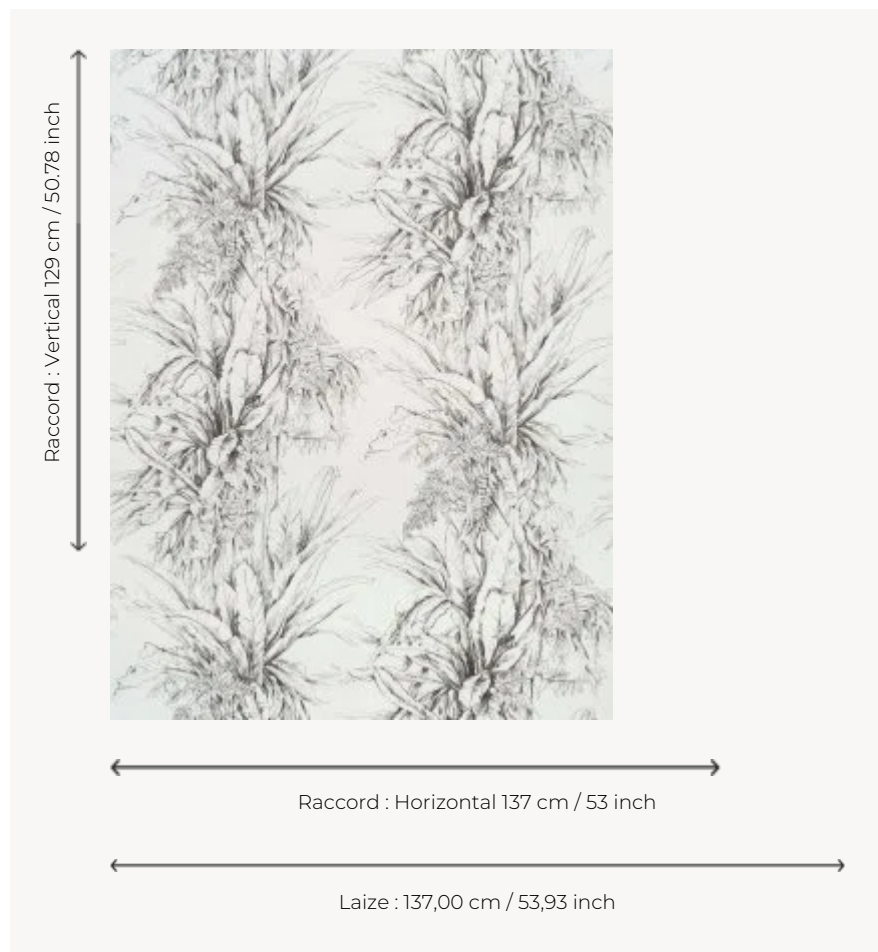

FP549001 JALAPAO

A spectacular colored pattern of lianas, trees that are characteristic of South African forests, in an artistic, sketch-inspired finish. Printed in wide width on non-woven mat, it draws its inspiration from the artist's sketchbook. Also available in color under reference FP548 and in fabric under the reference F3369.

FP549001 - Fusain

Pierre Frey

TYPE	Wide width printed wallpapers
SALES UNIT	Available per meter/yard
BACKING	NON WOVEN
COMPOSITION	100 % Non-woven
WIDTH	137 cm / 53,93 inch
REPEAT	H: 137 cm - 53,00 inch V: 129 cm - 50,78 inch Straight repeat
WEIGHT	157 gr / m ²
CARE	
TRIMMING	Pretrimmed
HANGING/REMOVING	Paste the wall Wet removable
CERTIFICATIONS	EUROCLASS B-s1,d0
INFORMATION	Use the trim & join marks during installation. Double-cut installation.