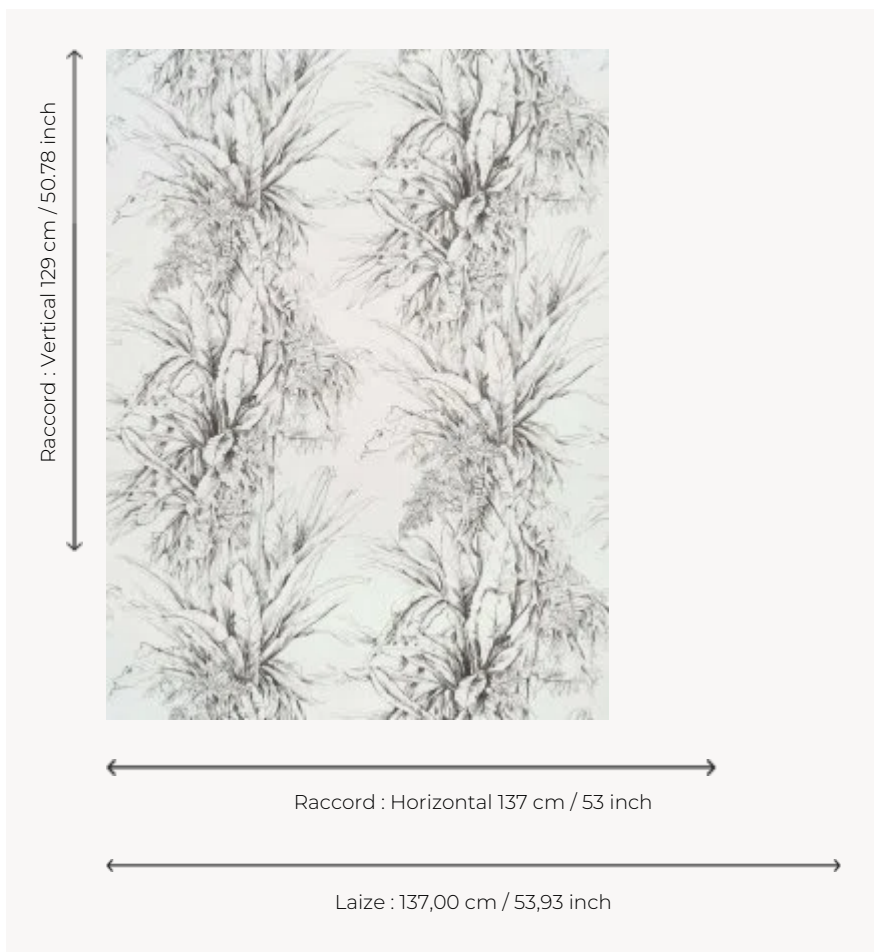

# FP549001 JALAPAO

A spectacular colored pattern of lianas, trees that are characteristic of South African forests, in an artistic, sketch-inspired finish. Printed in wide width on non-woven mat, it draws its inspiration from the artist's sketchbook. Also available in color under reference FP548 and in fabric under the reference F3369.

## Pierre Frey

<b>TYPE</b>	Wide width printed wallpapers
<b>SALES UNIT</b>	Available per meter/yard
<b>BACKING</b>	NON WOVEN
<b>COMPOSITION</b>	100 % Non-woven
<b>WIDTH</b>	137 cm / 53,93 inch
<b>REPEAT</b>	H: 137 cm - 53,00 inch V: 129 cm - 50,78 inch Straight repeat
<b>WEIGHT</b>	157 gr / m <sup>2</sup>
<b>CARE</b>	
<b>TRIMMING</b>	Pretrimmed
<b>HANGING/REMOVING</b>	Paste the wall Wet removable
<b>CERTIFICATIONS</b>	EUROCLASS B-s1,d0
<b>INFORMATION</b>	Use the trim & join marks during installation. Double-cut installation.