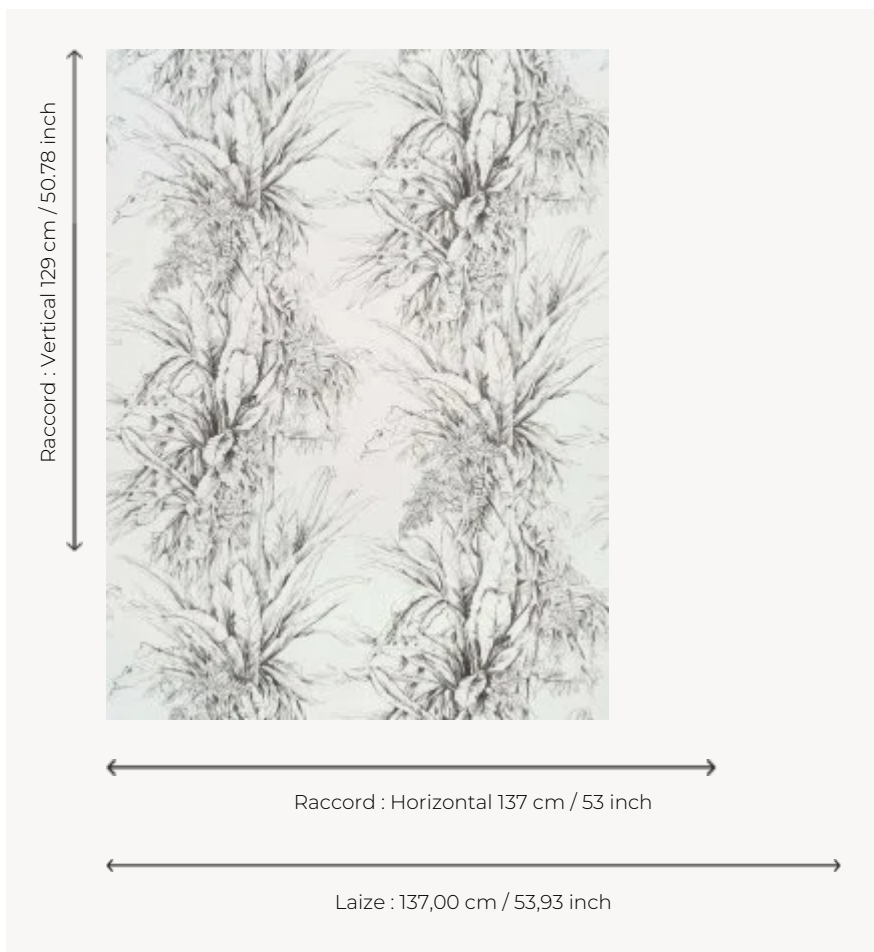

FP549001 JALAPAO

A spectacular colored pattern of lianas, trees that are characteristic of South African forests, in an artistic, sketch-inspired finish. Printed in wide width on non-woven mat, it draws its inspiration from the artist's sketchbook. Also available in color under reference FP548 and in fabric under the reference F3369.

FP549001 - Fusain

Pierre Frey

TYPE	Wide width printed wallpapers
SALES UNIT	Available per meter/yard
BACKING	NON WOVEN
COMPOSITION	100 % Non-woven
WIDTH	137 cm / 53,93 inch
REPEAT	H: 137 cm - 53,00 inch V: 129 cm - 50,78 inch Straight repeat
WEIGHT	157 gr / m ²
CARE	
TRIMMING	Pretrimmed
HANGING/REMOVING	Paste the wall Wet removable
CERTIFICATIONS	EUROCLASS B-s1,d0
INFORMATION	Use the trim & join marks during installation. Double-cut installation.