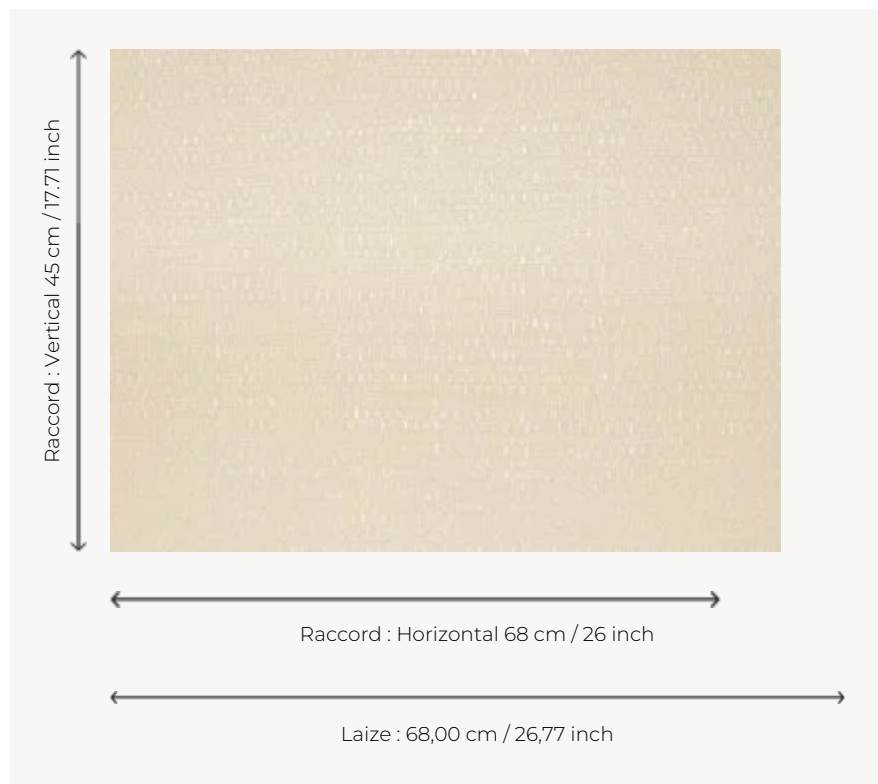

FP551001 NATTE

Inspired by a hand-crafted mat, the tone-on-tone NATTE wallpaper reproduces the irregular, lively weave of this type of textile. With a play of light and shadow, the colors of this natural line reveal the rhythmic structure of this tone-on-tone wallpaper. The wallpaper is printed with rollers on embossed vinyl with a braided artisanal look and has a matte or iridescent finish.

FP551001 - Nacre

Pierre Frey

TYPE	Small width printed wallpapers - Vinyls - Plains & semi plains
SALES UNIT	Available per roll of 10,05 mts
BACKING	NON WOVEN
COMPOSITION	100 % Vinyl
WIDTH	68 cm / 26,77 inch
REPEAT	H: 68 cm - 26,00 inch V: 45 cm - 17,71 inch Free match
WEIGHT	460 gr / m ²
CARE	
TRIMMING	Trimmed
HANGING/REMOVING	Paste the wall Strippable
CERTIFICATIONS	EUROCLASS B-s2,d0 ASTM E84 Class A
NOTES	Good lightfastness Flame retardant backing Traditional printing technique Stain and impact resistant
BOOK	F9979PPFREY18 F9979PPFREY20

13 Colors

FP551001
Nacre

FP551002
Ficelle

FP551003
Rotin

FP551004
Jonc de mer

FP551005
Chanvre

FP551007
Paille

FP551008
Galet