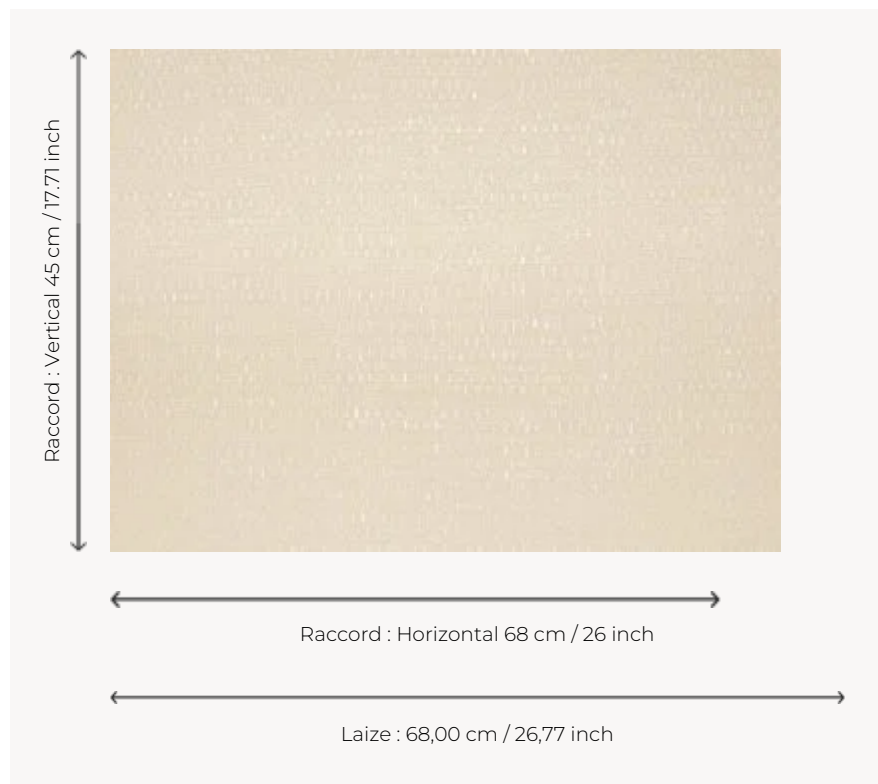

FP551001 NATTE

Inspired by a hand-crafted mat, the tone-on-tone NATTE wallpaper reproduces the irregular, lively weave of this type of textile. With a play of light and shadow, the colors of this natural line reveal the rhythmic structure of this tone-on-tone wallpaper. The wallpaper is printed with rollers on embossed vinyl with a braided artisanal look and has a matte or iridescent finish.

FP551001 - Nacre

Pierre Frey

TYPE	Small width printed wallpapers - Vinyls - Plains & semi plains
SALES UNIT	Available per roll of 10,05 mts
BACKING	NON WOVEN
COMPOSITION	100 % Vinyl
WIDTH	68 cm / 26,77 inch
REPEAT	H: 68 cm - 26,00 inch V: 45 cm - 17,71 inch Free match
WEIGHT	460 gr / m ²
CARE	
TRIMMING	Trimmed
HANGING/REMOVING	Paste the wall Strippable
CERTIFICATIONS	EUROCLASS B-s2,d0 ASTM E84 Class A
NOTES	Good lightfastness Flame retardant backing Traditional printing technique Stain and impact resistant
BOOK	F9979PPFREY18 F9979PPFREY20

13 Colors

FP551001
Nacre

FP551002
Ficelle

FP551003
Rotin

FP551004
Jonc de mer

FP551005
Chanvre

FP551007
Paille

FP551008
Galet