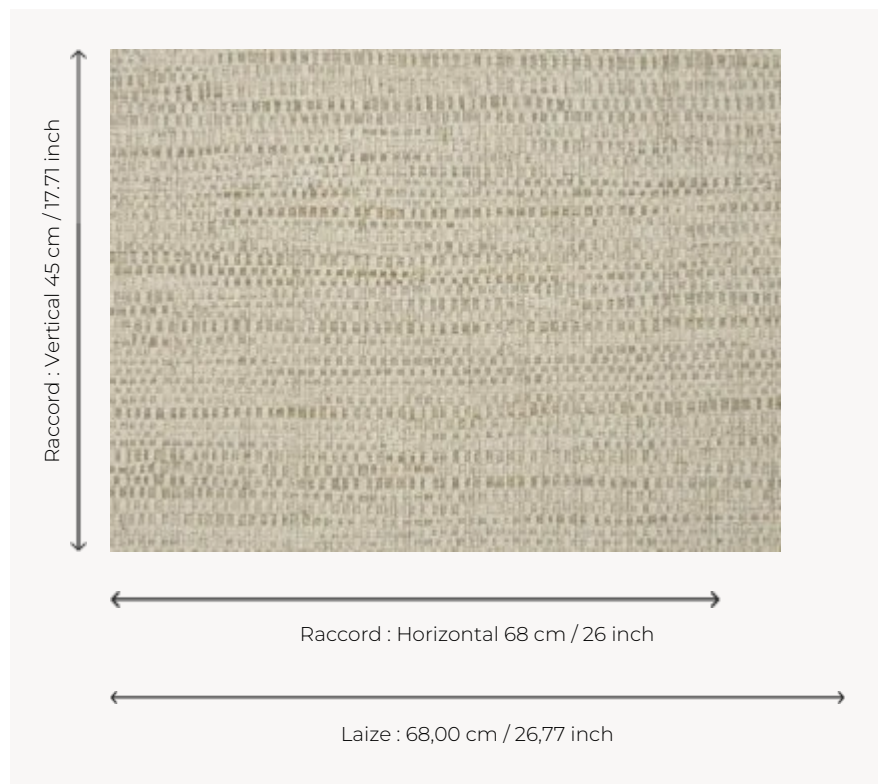

FP551002 NATTE

Inspired by a hand-crafted mat, the tone-on-tone NATTE wallpaper reproduces the irregular, lively weave of this type of textile. With a play of light and shadow, the colors of this natural line reveal the rhythmic structure of this tone-on-tone wallpaper. The wallpaper is printed with rollers on embossed vinyl with a braided artisanal look and has a matte or iridescent finish.

FP551002 - Ficelle

Pierre Frey

TYPE	Small width printed wallpapers - Vinyls - Plains & semi plains
SALES UNIT	Available per roll of 10,05 mts
BACKING	NON WOVEN
COMPOSITION	100 % Vinyl
WIDTH	68 cm / 26,77 inch
REPEAT	H: 68 cm - 26,00 inch V: 45 cm - 17,71 inch Free match
WEIGHT	460 gr / m ²
CARE	
TRIMMING	Trimmed
HANGING/REMOVING	Paste the wall Strippable
CERTIFICATIONS	EUROCLASS B-s2,d0 ASTM E84 Class A
NOTES	Good lightfastness Flame retardant backing Traditional printing technique Stain and impact resistant
BOOK	F9979PPFREY18 F9979PPFREY20

13 Colors

FP551001
Nacre

FP551002
Ficelle

FP551003
Rotin

FP551004
Jonc de mer

FP551005
Chanvre

FP551007
Paille

FP551008
Galet