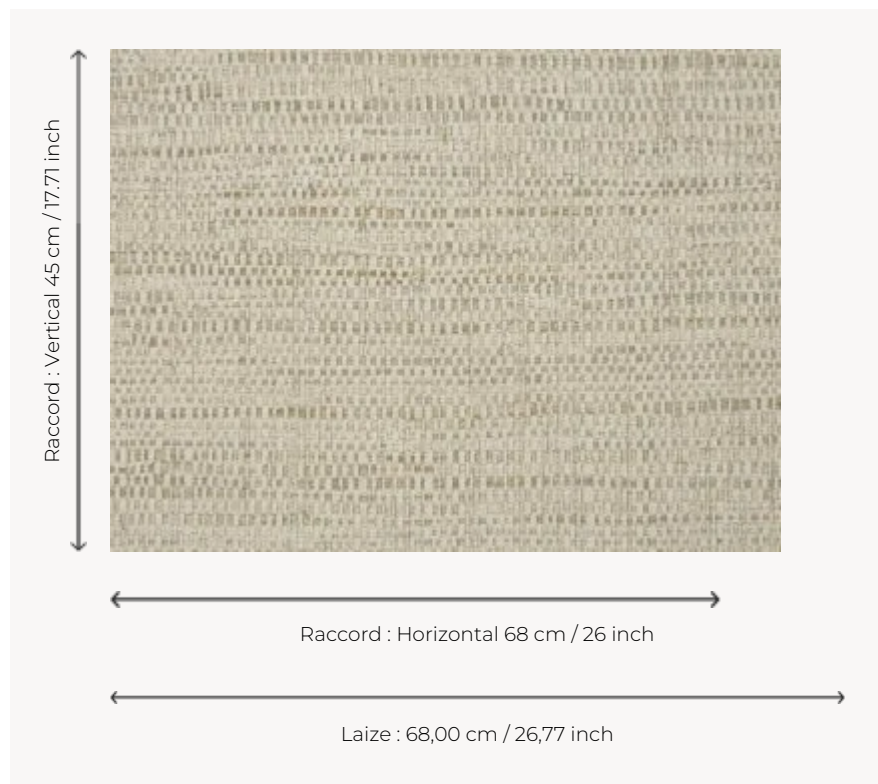

FP551002 NATTE

Inspired by a hand-crafted mat, the tone-on-tone NATTE wallpaper reproduces the irregular, lively weave of this type of textile. With a play of light and shadow, the colors of this natural line reveal the rhythmic structure of this tone-on-tone wallpaper. The wallpaper is printed with rollers on embossed vinyl with a braided artisanal look and has a matte or iridescent finish.

FP551002 - Ficelle

Pierre Frey

TYPE	Small width printed wallpapers - Vinyls - Plains & semi plains
SALES UNIT	Available per roll of 10,05 mts
BACKING	NON WOVEN
COMPOSITION	100 % Vinyl
WIDTH	68 cm / 26,77 inch
REPEAT	H: 68 cm - 26,00 inch V: 45 cm - 17,71 inch Free match
WEIGHT	460 gr / m ²
CARE	
TRIMMING	Trimmed
HANGING/REMOVING	Paste the wall Strippable
CERTIFICATIONS	EUROCLASS B-s2,d0 ASTM E84 Class A
NOTES	Good lightfastness Flame retardant backing Traditional printing technique Stain and impact resistant
BOOK	F9979PPFREY18 F9979PPFREY20

13 Colors

FP551001
Nacre

FP551002
Ficelle

FP551003
Rotin

FP551004
Jonc de mer

FP551005
Chanvre

FP551007
Paille

FP551008
Galet