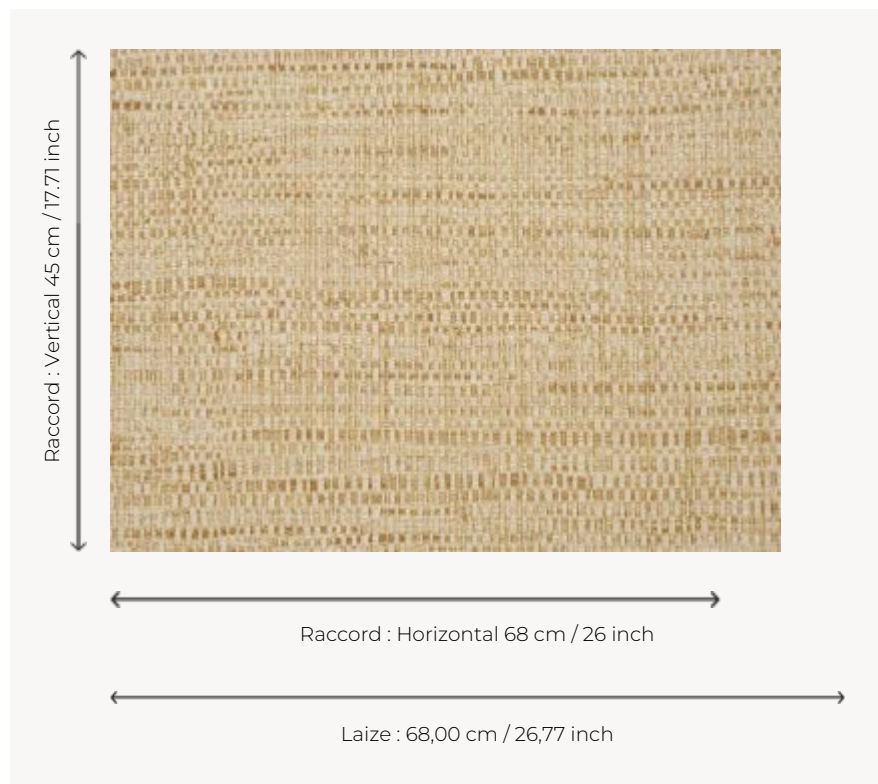

## FP551003 NATTE

Inspired by a hand-crafted mat, the tone-on-tone NATTE wallpaper reproduces the irregular, lively weave of this type of textile. With a play of light and shadow, the colors of this natural line reveal the rhythmic structure of this tone-on-tone wallpaper. The wallpaper is printed with rollers on embossed vinyl with a braided artisanal look and has a matte or iridescent finish.

### Pierre Frey

<b>TYPE</b>	Small width printed wallpapers - Vinyls - Plains & semi plains
<b>SALES UNIT</b>	Available per roll of 10,05 mts
<b>BACKING</b>	NON WOVEN
<b>COMPOSITION</b>	100 % Vinyl
<b>WIDTH</b>	68 cm / 26,77 inch
<b>REPEAT</b>	H: 68 cm - 26,00 inch V: 45 cm - 17,71 inch Free match
<b>WEIGHT</b>	460 gr / m <sup>2</sup>
<b>CARE</b>	
<b>TRIMMING</b>	Trimmed
<b>HANGING/REMOVING</b>	Paste the wall Strippable
<b>CERTIFICATIONS</b>	EUROCLASS B-s2,d0 ASTM E84 Class A
<b>NOTES</b>	Good lightfastness Flame retardant backing Traditional printing technique Stain and impact resistant
<b>BOOK</b>	F9979PPFREY18 F9979PPFREY20

# 13 Colors

FP551001  
Nacre

FP551002  
Ficelle

FP551003  
Rotin

FP551004  
Jonc de mer

FP551005  
Chanvre

FP551007  
Paille

FP551008  
Galet