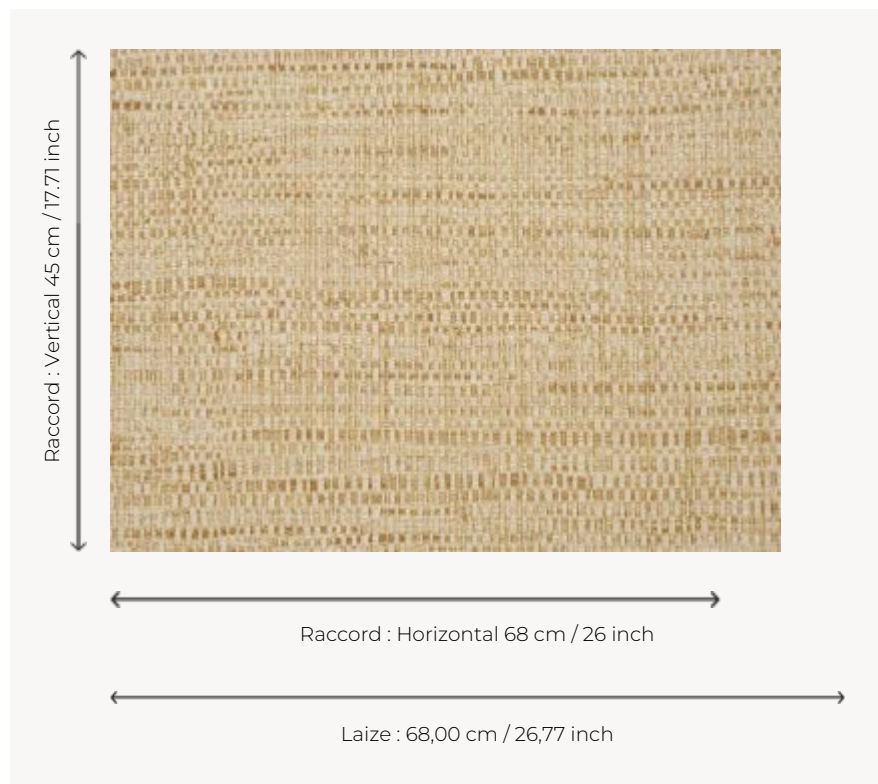

FP551003 NATTE

Inspired by a hand-crafted mat, the tone-on-tone NATTE wallpaper reproduces the irregular, lively weave of this type of textile. With a play of light and shadow, the colors of this natural line reveal the rhythmic structure of this tone-on-tone wallpaper. The wallpaper is printed with rollers on embossed vinyl with a braided artisanal look and has a matte or iridescent finish.

FP551003 - Rotin

Pierre Frey

TYPE	Small width printed wallpapers - Vinyls - Plains & semi plains
SALES UNIT	Available per roll of 10,05 mts
BACKING	NON WOVEN
COMPOSITION	100 % Vinyl
WIDTH	68 cm / 26,77 inch
REPEAT	H: 68 cm - 26,00 inch V: 45 cm - 17,71 inch Free match
WEIGHT	460 gr / m ²
CARE	
TRIMMING	Trimmed
HANGING/REMOVING	Paste the wall Strippable
CERTIFICATIONS	EUROCLASS B-s2,d0 ASTM E84 Class A
NOTES	Good lightfastness Flame retardant backing Traditional printing technique Stain and impact resistant
BOOK	F9979PPFREY18 F9979PPFREY20

13 Colors

FP551001
Nacre

FP551002
Ficelle

FP551003
Rotin

FP551004
Jonc de mer

FP551005
Chanvre

FP551007
Paille

FP551008
Galet