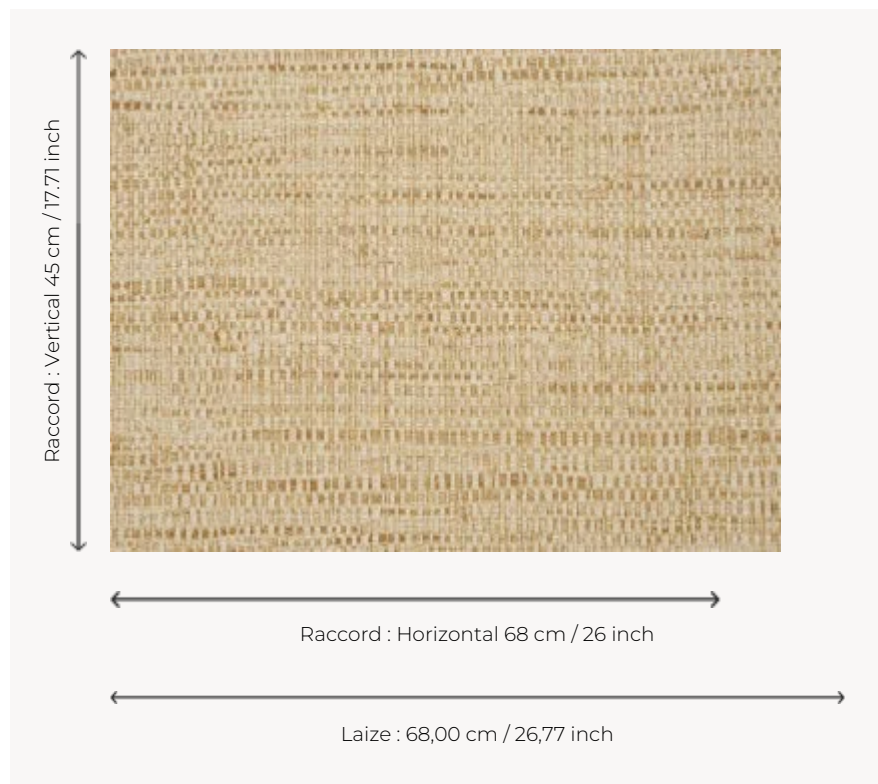

FP551003 NATTE

Inspired by a hand-crafted mat, the tone-on-tone NATTE wallpaper reproduces the irregular, lively weave of this type of textile. With a play of light and shadow, the colors of this natural line reveal the rhythmic structure of this tone-on-tone wallpaper. The wallpaper is printed with rollers on embossed vinyl with a braided artisanal look and has a matte or iridescent finish.

FP551003 - Rotin

Pierre Frey

TYPE	Small width printed wallpapers - Vinyls - Plains & semi plains
SALES UNIT	Available per roll of 10,05 mts
BACKING	NON WOVEN
COMPOSITION	100 % Vinyl
WIDTH	68 cm / 26,77 inch
REPEAT	H: 68 cm - 26,00 inch V: 45 cm - 17,71 inch Free match
WEIGHT	460 gr / m ²
CARE	
TRIMMING	Trimmed
HANGING/REMOVING	Paste the wall Strippable
CERTIFICATIONS	EUROCLASS B-s2,d0 ASTM E84 Class A
NOTES	Good lightfastness Flame retardant backing Traditional printing technique Stain and impact resistant
BOOK	F9979PPFREY18 F9979PPFREY20

13 Colors

FP551001
Nacre

FP551002
Ficelle

FP551003
Rotin

FP551004
Jonc de mer

FP551005
Chanvre

FP551007
Paille

FP551008
Galet