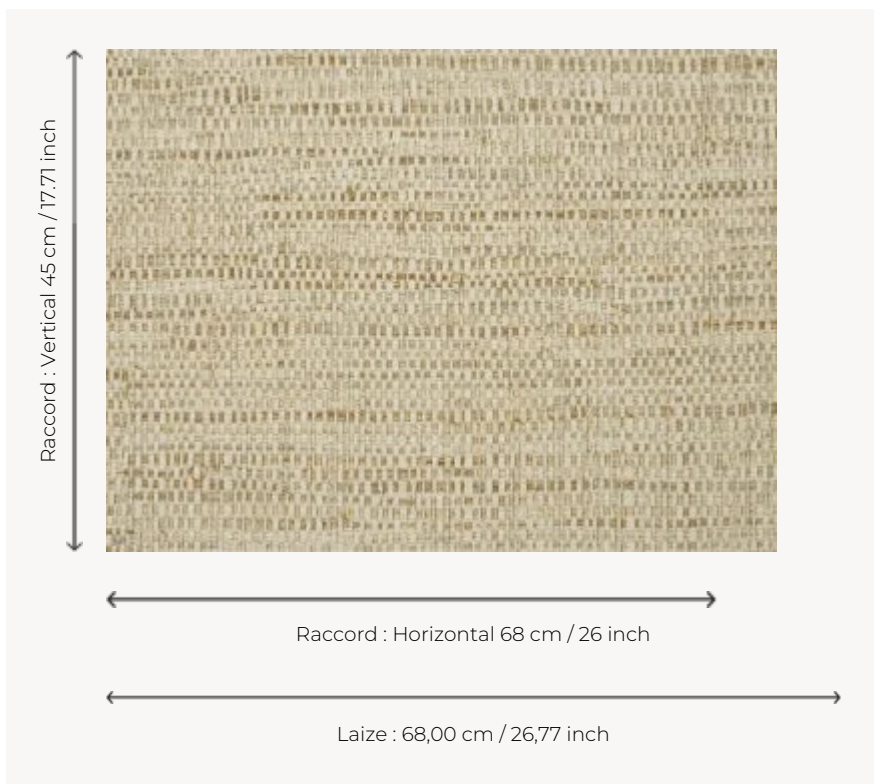

FP551004 NATTE

Inspired by a hand-crafted mat, the tone-on-tone NATTE wallpaper reproduces the irregular, lively weave of this type of textile. With a play of light and shadow, the colors of this natural line reveal the rhythmic structure of this tone-on-tone wallpaper. The wallpaper is printed with rollers on embossed vinyl with a braided artisanal look and has a matte or iridescent finish.

FP551004 - Jonc de mer

Pierre Frey

TYPE	Small width printed wallpapers - Vinyls - Plains & semi plains
SALES UNIT	Available per roll of 10,05 mts
BACKING	NON WOVEN
COMPOSITION	100 % Vinyl
WIDTH	68 cm / 26,77 inch
REPEAT	H: 68 cm - 26,00 inch V: 45 cm - 17,71 inch Free match
WEIGHT	460 gr / m ²
CARE	
TRIMMING	Trimmed
HANGING/REMOVING	Paste the wall Strippable
CERTIFICATIONS	EUROCLASS B-s2,d0 ASTM E84 Class A
NOTES	Good lightfastness Flame retardant backing Traditional printing technique Stain and impact resistant
BOOK	F9979PPFREY18 F9979PPFREY20

13 Colors

FP551001
Nacre

FP551002
Ficelle

FP551003
Rotin

FP551004
Jonc de mer

FP551005
Chanvre

FP551007
Paille

FP551008
Galet