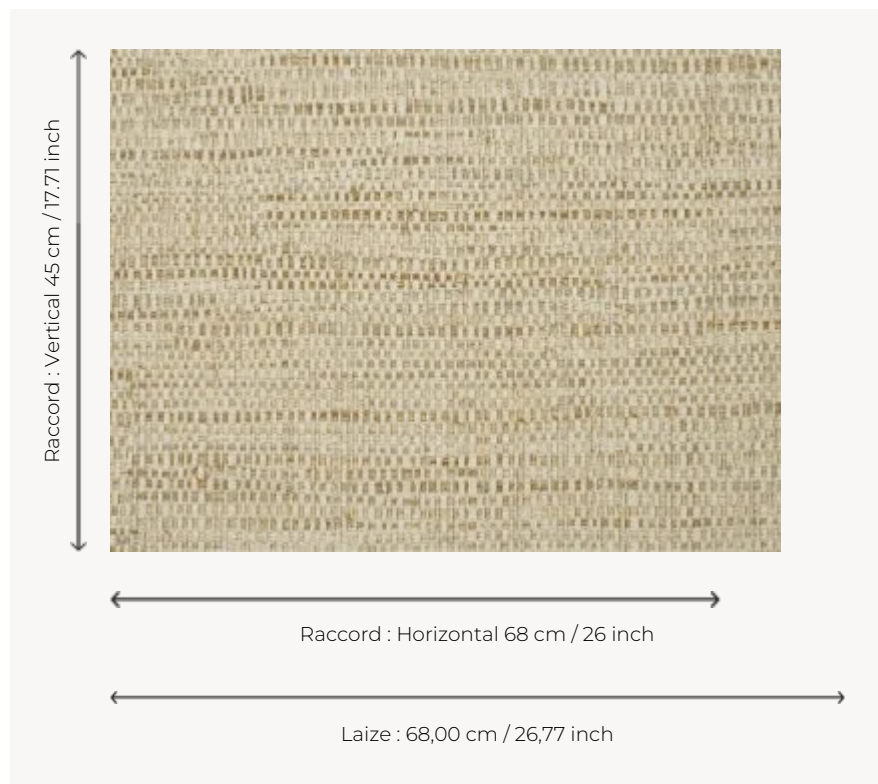

FP551004 NATTE

Inspired by a hand-crafted mat, the tone-on-tone NATTE wallpaper reproduces the irregular, lively weave of this type of textile. With a play of light and shadow, the colors of this natural line reveal the rhythmic structure of this tone-on-tone wallpaper. The wallpaper is printed with rollers on embossed vinyl with a braided artisanal look and has a matte or iridescent finish.

FP551004 - Jonc de mer

Pierre Frey

TYPE	Small width printed wallpapers - Vinyls - Plains & semi plains
SALES UNIT	Available per roll of 10,05 mts
BACKING	NON WOVEN
COMPOSITION	100 % Vinyl
WIDTH	68 cm / 26,77 inch
REPEAT	H: 68 cm - 26,00 inch V: 45 cm - 17,71 inch Free match
WEIGHT	460 gr / m ²
CARE	
TRIMMING	Trimmed
HANGING/REMOVING	Paste the wall Strippable
CERTIFICATIONS	EUROCLASS B-s2,d0 ASTM E84 Class A
NOTES	Good lightfastness Flame retardant backing Traditional printing technique Stain and impact resistant
BOOK	F9979PPFREY18 F9979PPFREY20

13 Colors

FP551001
Nacre

FP551002
Ficelle

FP551003
Rotin

FP551004
Jonc de mer

FP551005
Chanvre

FP551007
Paille

FP551008
Galet