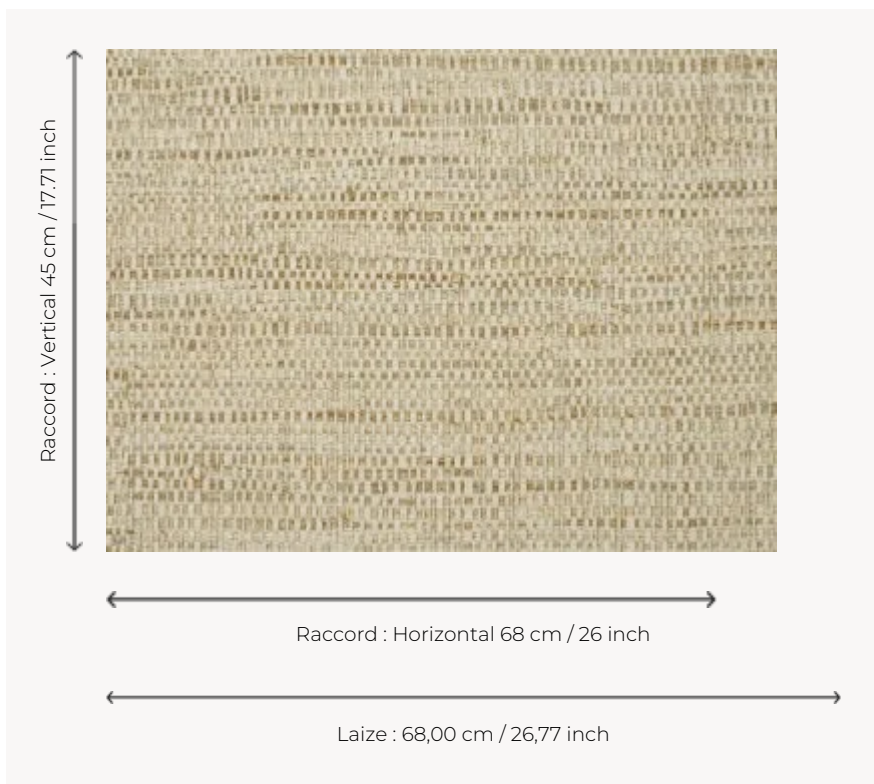

FP551004 NATTE

Inspired by a hand-crafted mat, the tone-on-tone NATTE wallpaper reproduces the irregular, lively weave of this type of textile. With a play of light and shadow, the colors of this natural line reveal the rhythmic structure of this tone-on-tone wallpaper. The wallpaper is printed with rollers on embossed vinyl with a braided artisanal look and has a matte or iridescent finish.

FP551004 - Jonc de mer

Pierre Frey

TYPE	Small width printed wallpapers - Vinyls - Plains & semi plains
SALES UNIT	Available per roll of 10,05 mts
BACKING	NON WOVEN
COMPOSITION	100 % Vinyl
WIDTH	68 cm / 26,77 inch
REPEAT	H: 68 cm - 26,00 inch V: 45 cm - 17,71 inch Free match
WEIGHT	460 gr / m ²
CARE	
TRIMMING	Trimmed
HANGING/REMOVING	Paste the wall Strippable
CERTIFICATIONS	EUROCLASS B-s2,d0 ASTM E84 Class A
NOTES	Good lightfastness Flame retardant backing Traditional printing technique Stain and impact resistant
BOOK	F9979PPFREY18 F9979PPFREY20

13 Colors

FP551001
Nacre

FP551002
Ficelle

FP551003
Rotin

FP551004
Jonc de mer

FP551005
Chanvre

FP551007
Paille

FP551008
Galet