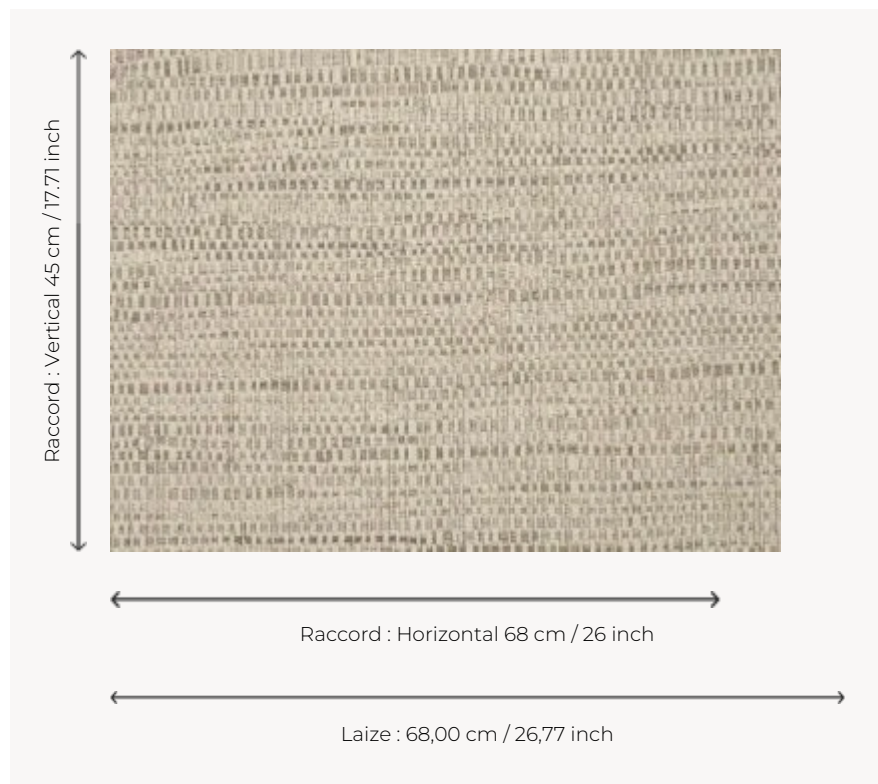

FP551005 NATTE

Inspired by a hand-crafted mat, the tone-on-tone NATTE wallpaper reproduces the irregular, lively weave of this type of textile. With a play of light and shadow, the colors of this natural line reveal the rhythmic structure of this tone-on-tone wallpaper. The wallpaper is printed with rollers on embossed vinyl with a braided artisanal look and has a matte or iridescent finish.

FP551005 - Chanvre

Pierre Frey

TYPE	Small width printed wallpapers - Vinyls - Plains & semi plains
SALES UNIT	Available per roll of 10,05 mts
BACKING	NON WOVEN
COMPOSITION	100 % Vinyl
WIDTH	68 cm / 26,77 inch
REPEAT	H: 68 cm - 26,00 inch V: 45 cm - 17,71 inch Free match
WEIGHT	460 gr / m ²
CARE	
TRIMMING	Trimmed
HANGING/REMOVING	Paste the wall Strippable
CERTIFICATIONS	EUROCLASS B-s2,d0 ASTM E84 Class A
NOTES	Good lightfastness Flame retardant backing Traditional printing technique Stain and impact resistant
BOOK	F9979PPFREY18 F9979PPFREY20

13 Colors

FP551001
Nacre

FP551002
Ficelle

FP551003
Rotin

FP551004
Jonc de mer

FP551005
Chanvre

FP551007
Paille

FP551008
Galet