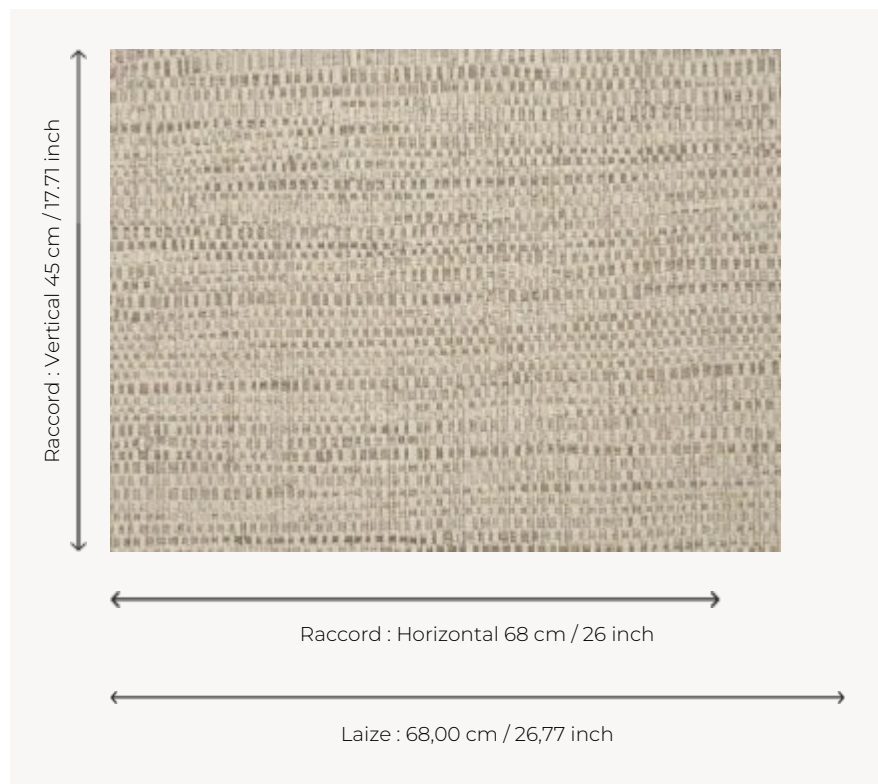

## FP551005 NATTE

Inspired by a hand-crafted mat, the tone-on-tone NATTE wallpaper reproduces the irregular, lively weave of this type of textile. With a play of light and shadow, the colors of this natural line reveal the rhythmic structure of this tone-on-tone wallpaper. The wallpaper is printed with rollers on embossed vinyl with a braided artisanal look and has a matte or iridescent finish.

### Pierre Frey

<b>TYPE</b>	Small width printed wallpapers - Vinyls - Plains & semi plains
<b>SALES UNIT</b>	Available per roll of 10,05 mts
<b>BACKING</b>	NON WOVEN
<b>COMPOSITION</b>	100 % Vinyl
<b>WIDTH</b>	68 cm / 26,77 inch
<b>REPEAT</b>	H: 68 cm - 26,00 inch V: 45 cm - 17,71 inch Free match
<b>WEIGHT</b>	460 gr / m <sup>2</sup>
<b>CARE</b>	
<b>TRIMMING</b>	Trimmed
<b>HANGING/REMOVING</b>	Paste the wall Strippable
<b>CERTIFICATIONS</b>	EUROCLASS B-s2,d0 ASTM E84 Class A
<b>NOTES</b>	Good lightfastness Flame retardant backing Traditional printing technique Stain and impact resistant
<b>BOOK</b>	F9979PPFREY18 F9979PPFREY20

# 13 Colors

FP551001  
Nacre

FP551002  
Ficelle

FP551003  
Rotin

FP551004  
Jonc de mer

FP551005  
Chanvre

FP551007  
Paille

FP551008  
Galet