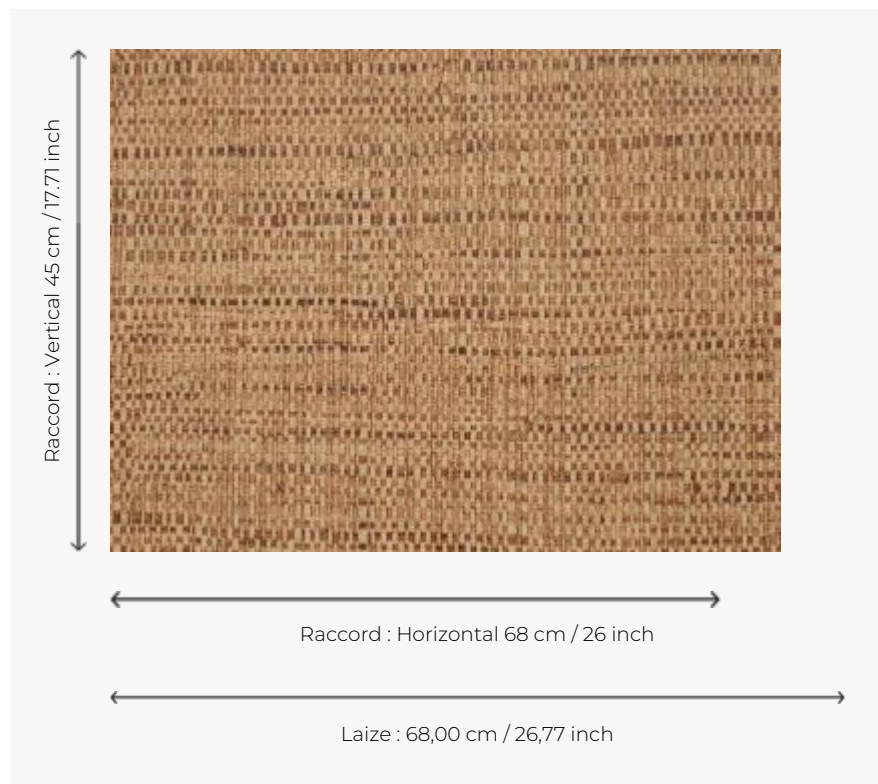

FP551007 NATTE

Inspired by a hand-crafted mat, the tone-on-tone NATTE wallpaper reproduces the irregular, lively weave of this type of textile. With a play of light and shadow, the colors of this natural line reveal the rhythmic structure of this tone-on-tone wallpaper. The wallpaper is printed with rollers on embossed vinyl with a braided artisanal look and has a matte or iridescent finish.

FP551007 - Paille

Pierre Frey

TYPE	Small width printed wallpapers - Vinyls - Plains & semi plains
SALES UNIT	Available per roll of 10,05 mts
BACKING	NON WOVEN
COMPOSITION	100 % Vinyl
WIDTH	68 cm / 26,77 inch
REPEAT	H: 68 cm - 26,00 inch V: 45 cm - 17,71 inch Free match
WEIGHT	460 gr / m ²
CARE	
TRIMMING	Trimmed
HANGING/REMOVING	Paste the wall Strippable
CERTIFICATIONS	EUROCLASS B-s2,d0 ASTM E84 Class A
NOTES	Good lightfastness Flame retardant backing Traditional printing technique Stain and impact resistant
BOOK	F9979PPFREY18 F9979PPFREY20

13 Colors

FP551001
Nacre

FP551002
Ficelle

FP551003
Rotin

FP551004
Jonc de mer

FP551005
Chanvre

FP551007
Paille

FP551008
Galet