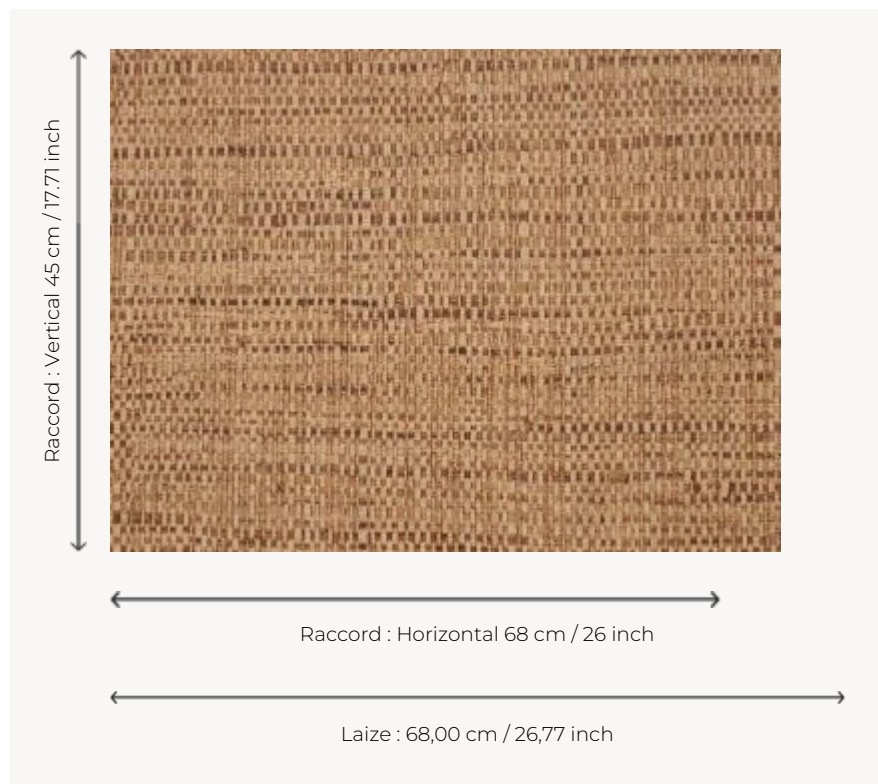

FP551007 NATTE

Inspired by a hand-crafted mat, the tone-on-tone NATTE wallpaper reproduces the irregular, lively weave of this type of textile. With a play of light and shadow, the colors of this natural line reveal the rhythmic structure of this tone-on-tone wallpaper. The wallpaper is printed with rollers on embossed vinyl with a braided artisanal look and has a matte or iridescent finish.

FP551007 - Paille

Pierre Frey

TYPE	Small width printed wallpapers - Vinyls - Plains & semi plains
SALES UNIT	Available per roll of 10,05 mts
BACKING	NON WOVEN
COMPOSITION	100 % Vinyl
WIDTH	68 cm / 26,77 inch
REPEAT	H: 68 cm - 26,00 inch V: 45 cm - 17,71 inch Free match
WEIGHT	460 gr / m ²
CARE	
TRIMMING	Trimmed
HANGING/REMOVING	Paste the wall Strippable
CERTIFICATIONS	EUROCLASS B-s2,d0 ASTM E84 Class A
NOTES	Good lightfastness Flame retardant backing Traditional printing technique Stain and impact resistant
BOOK	F9979PPFREY18 F9979PPFREY20

13 Colors

FP551001
Nacre

FP551002
Ficelle

FP551003
Rotin

FP551004
Jonc de mer

FP551005
Chanvre

FP551007
Paille

FP551008
Galet