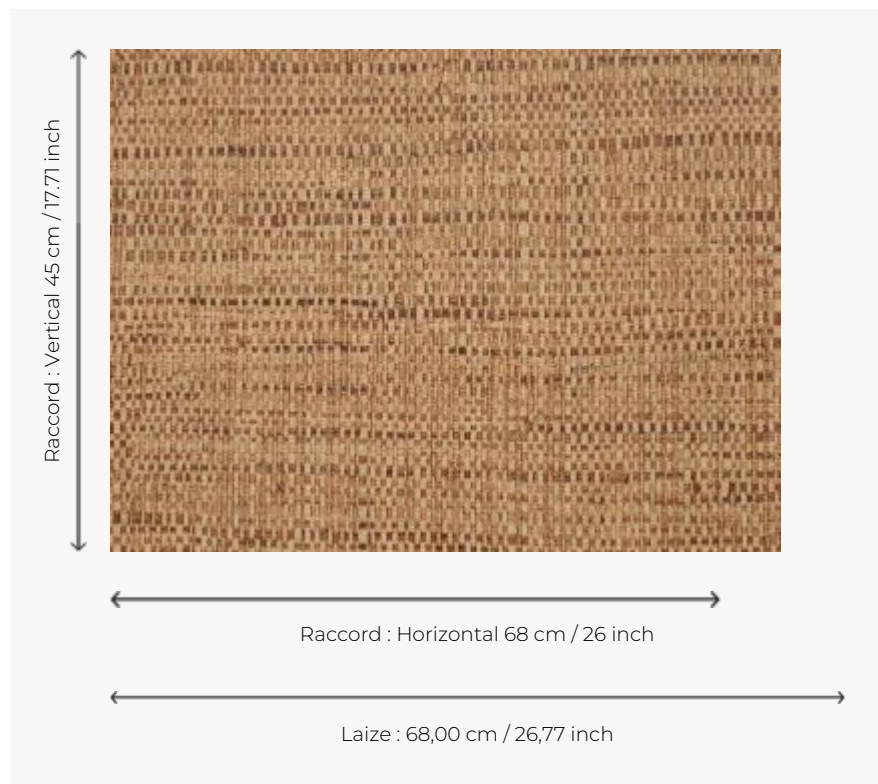

FP551007 NATTE

Inspired by a hand-crafted mat, the tone-on-tone NATTE wallpaper reproduces the irregular, lively weave of this type of textile. With a play of light and shadow, the colors of this natural line reveal the rhythmic structure of this tone-on-tone wallpaper. The wallpaper is printed with rollers on embossed vinyl with a braided artisanal look and has a matte or iridescent finish.

FP551007 - Paille

Pierre Frey

TYPE	Small width printed wallpapers - Vinyls - Plains & semi plains
SALES UNIT	Available per roll of 10,05 mts
BACKING	NON WOVEN
COMPOSITION	100 % Vinyl
WIDTH	68 cm / 26,77 inch
REPEAT	H: 68 cm - 26,00 inch V: 45 cm - 17,71 inch Free match
WEIGHT	460 gr / m ²
CARE	 
TRIMMING	Trimmed
HANGING/REMOVING	Paste the wall Strippable
CERTIFICATIONS	EUROCLASS B-s2,d0 ASTM E84 Class A
NOTES	Good lightfastness Flame retardant backing Traditional printing technique Stain and impact resistant
BOOK	F9979PPFREY18 F9979PPFREY20

13 Colors

FP551001
Nacre

FP551002
Ficelle

FP551003
Rotin

FP551004
Jonc de mer

FP551005
Chanvre

FP551007
Paille

FP551008
Galet