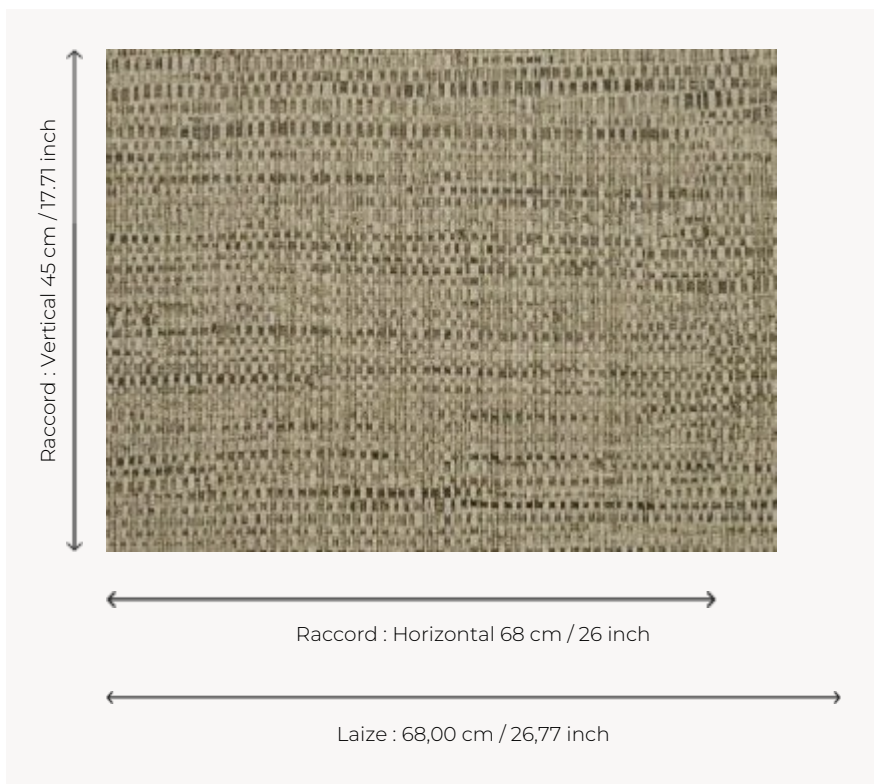

## FP551008 NATTE

Inspired by a hand-crafted mat, the tone-on-tone NATTE wallpaper reproduces the irregular, lively weave of this type of textile. With a play of light and shadow, the colors of this natural line reveal the rhythmic structure of this tone-on-tone wallpaper. The wallpaper is printed with rollers on embossed vinyl with a braided artisanal look and has a matte or iridescent finish.

### Pierre Frey

<b>TYPE</b>	Small width printed wallpapers - Vinyls - Plains & semi plains
<b>SALES UNIT</b>	Available per roll of 10,05 mts
<b>BACKING</b>	NON WOVEN
<b>COMPOSITION</b>	100 % Vinyl
<b>WIDTH</b>	68 cm / 26,77 inch
<b>REPEAT</b>	H: 68 cm - 26,00 inch V: 45 cm - 17,71 inch Free match
<b>WEIGHT</b>	460 gr / m <sup>2</sup>
<b>CARE</b>	
<b>TRIMMING</b>	Trimmed
<b>HANGING/REMOVING</b>	Paste the wall Strippable
<b>CERTIFICATIONS</b>	EUROCLASS B-s2,d0 ASTM E84 Class A
<b>NOTES</b>	Good lightfastness Flame retardant backing Traditional printing technique Stain and impact resistant
<b>BOOK</b>	F9979PPFREY18 F9979PPFREY20

# 13 Colors

FP551001  
Nacre

FP551002  
Ficelle

FP551003  
Rotin

FP551004  
Jonc de mer

FP551005  
Chanvre

FP551007  
Paille

FP551008  
Galet