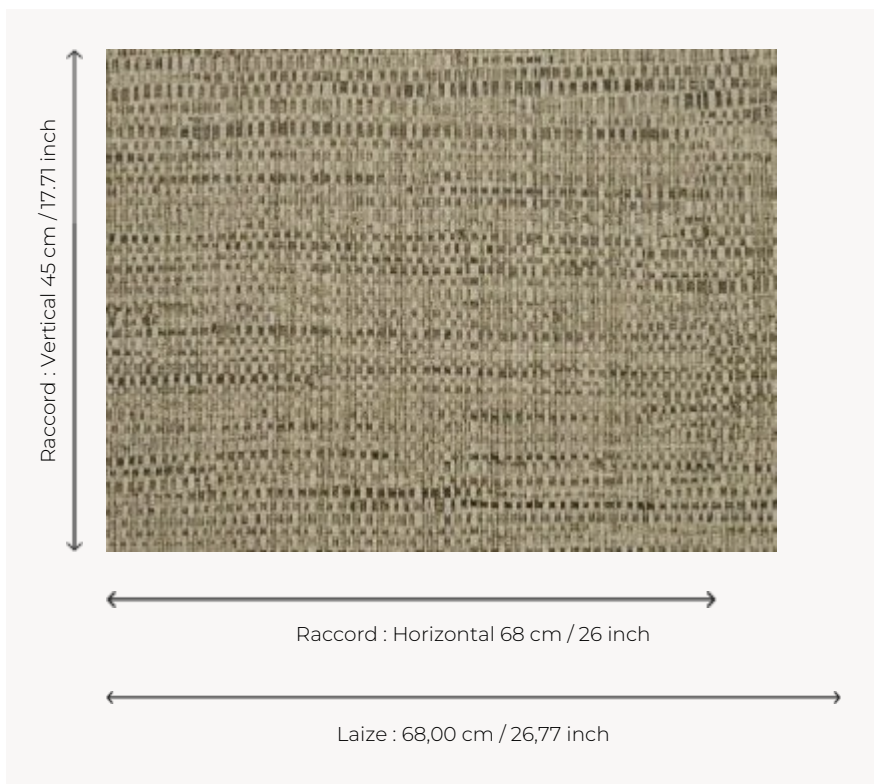

FP551008 NATTE

Inspired by a hand-crafted mat, the tone-on-tone NATTE wallpaper reproduces the irregular, lively weave of this type of textile. With a play of light and shadow, the colors of this natural line reveal the rhythmic structure of this tone-on-tone wallpaper. The wallpaper is printed with rollers on embossed vinyl with a braided artisanal look and has a matte or iridescent finish.

FP551008 - Galet

Pierre Frey

TYPE	Small width printed wallpapers - Vinyls - Plains & semi plains
SALES UNIT	Available per roll of 10,05 mts
BACKING	NON WOVEN
COMPOSITION	100 % Vinyl
WIDTH	68 cm / 26,77 inch
REPEAT	H: 68 cm - 26,00 inch V: 45 cm - 17,71 inch Free match
WEIGHT	460 gr / m ²
CARE	
TRIMMING	Trimmed
HANGING/REMOVING	Paste the wall Strippable
CERTIFICATIONS	EUROCLASS B-s2,d0 ASTM E84 Class A
NOTES	Good lightfastness Flame retardant backing Traditional printing technique Stain and impact resistant
BOOK	F9979PPFREY18 F9979PPFREY20

13 Colors

FP551001
Nacre

FP551002
Ficelle

FP551003
Rotin

FP551004
Jonc de mer

FP551005
Chanvre

FP551007
Paille

FP551008
Galet