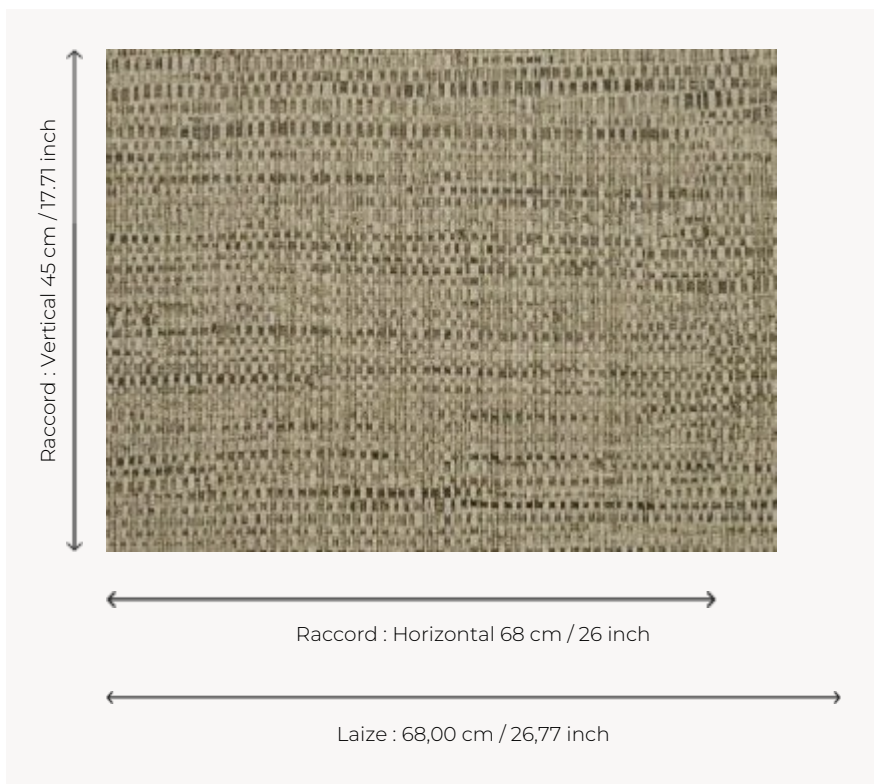

FP551008 NATTE

Inspired by a hand-crafted mat, the tone-on-tone NATTE wallpaper reproduces the irregular, lively weave of this type of textile. With a play of light and shadow, the colors of this natural line reveal the rhythmic structure of this tone-on-tone wallpaper. The wallpaper is printed with rollers on embossed vinyl with a braided artisanal look and has a matte or iridescent finish.

FP551008 - Galet

Pierre Frey

TYPE	Small width printed wallpapers - Vinyls - Plains & semi plains
SALES UNIT	Available per roll of 10,05 mts
BACKING	NON WOVEN
COMPOSITION	100 % Vinyl
WIDTH	68 cm / 26,77 inch
REPEAT	H: 68 cm - 26,00 inch V: 45 cm - 17,71 inch Free match
WEIGHT	460 gr / m ²
CARE	
TRIMMING	Trimmed
HANGING/REMOVING	Paste the wall Strippable
CERTIFICATIONS	EUROCLASS B-s2,d0 ASTM E84 Class A
NOTES	Good lightfastness Flame retardant backing Traditional printing technique Stain and impact resistant
BOOK	F9979PPFREY18 F9979PPFREY20

13 Colors

FP551001
Nacre

FP551002
Ficelle

FP551003
Rotin

FP551004
Jonc de mer

FP551005
Chanvre

FP551007
Paille

FP551008
Galet