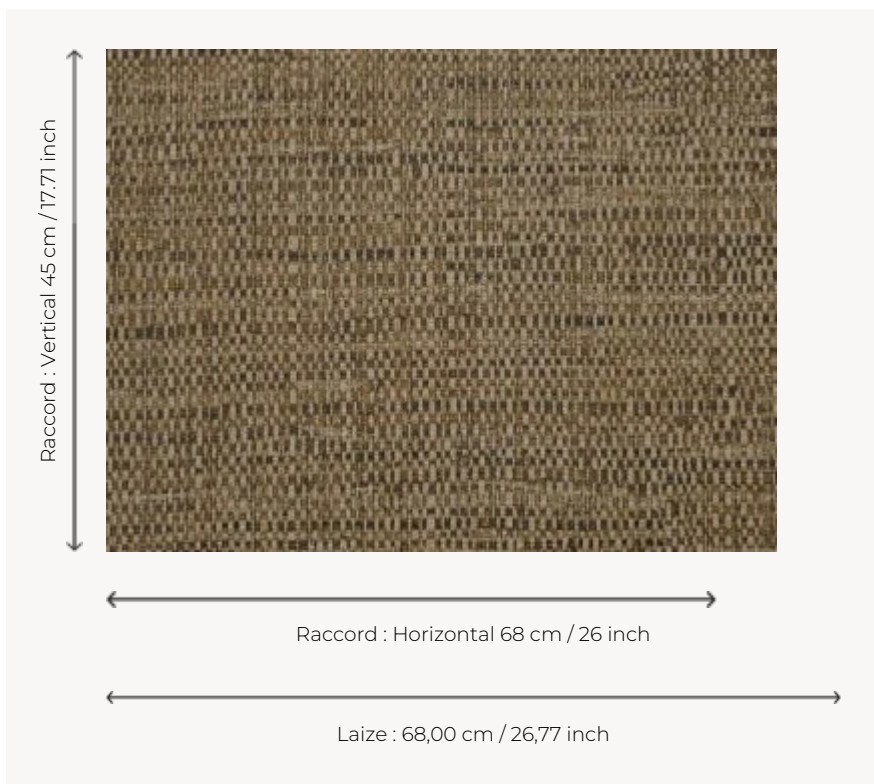

## FP551009 NATTE

Inspired by a hand-crafted mat, the tone-on-tone NATTE wallpaper reproduces the irregular, lively weave of this type of textile. With a play of light and shadow, the colors of this natural line reveal the rhythmic structure of this tone-on-tone wallpaper. The wallpaper is printed with rollers on embossed vinyl with a braided artisanal look and has a matte or iridescent finish.

### Pierre Frey

<b>TYPE</b>	Small width printed wallpapers - Vinyls - Plains & semi plains
<b>SALES UNIT</b>	Available per roll of 10,05 mts
<b>BACKING</b>	NON WOVEN
<b>COMPOSITION</b>	100 % Vinyl
<b>WIDTH</b>	68 cm / 26,77 inch
<b>REPEAT</b>	H: 68 cm - 26,00 inch V: 45 cm - 17,71 inch Free match
<b>WEIGHT</b>	460 gr / m <sup>2</sup>
<b>CARE</b>	 
<b>TRIMMING</b>	Trimmed
<b>HANGING/REMOVING</b>	Paste the wall Strippable
<b>CERTIFICATIONS</b>	EUROCLASS B-s2,d0 ASTM E84 Class A
<b>NOTES</b>	Good lightfastness Flame retardant backing Traditional printing technique Stain and impact resistant
<b>BOOK</b>	F9979PPFREY18 F9979PPFREY20

# 13 Colors

FP551001  
Nacre

FP551002  
Ficelle

FP551003  
Rotin

FP551004  
Jonc de mer

FP551005  
Chanvre

FP551007  
Paille

FP551008  
Galet