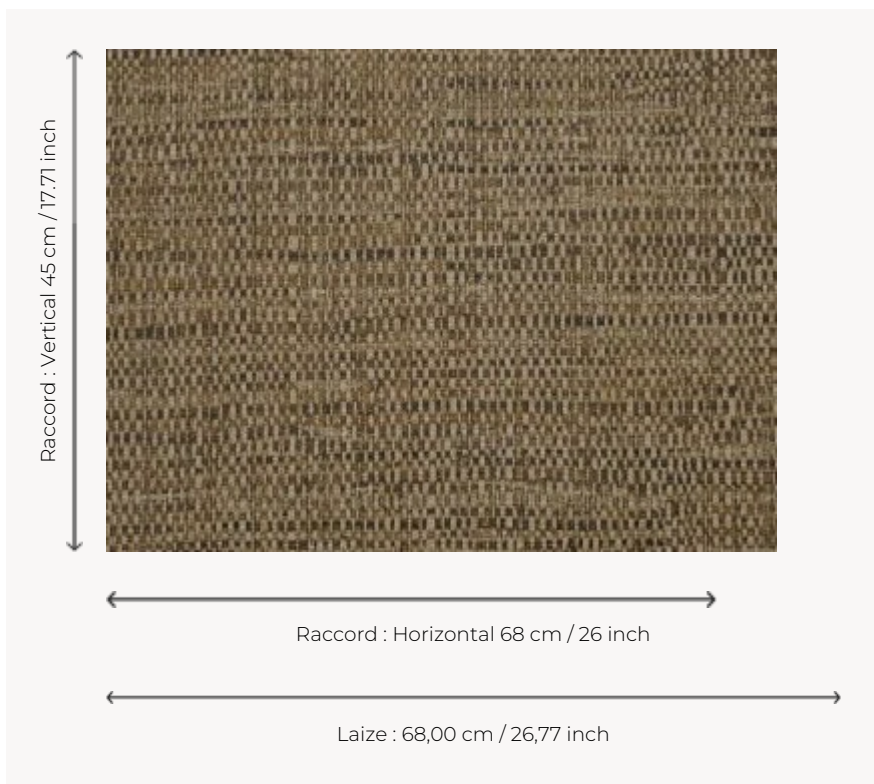

## FP551009 NATTE

Inspired by a hand-crafted mat, the tone-on-tone NATTE wallpaper reproduces the irregular, lively weave of this type of textile. With a play of light and shadow, the colors of this natural line reveal the rhythmic structure of this tone-on-tone wallpaper. The wallpaper is printed with rollers on embossed vinyl with a braided artisanal look and has a matte or iridescent finish.

### Pierre Frey

<b>TYPE</b>	Small width printed wallpapers - Vinyls - Plains & semi plains
<b>SALES UNIT</b>	Available per roll of 10,05 mts
<b>BACKING</b>	NON WOVEN
<b>COMPOSITION</b>	100 % Vinyl
<b>WIDTH</b>	68 cm / 26,77 inch
<b>REPEAT</b>	H: 68 cm - 26,00 inch V: 45 cm - 17,71 inch Free match
<b>WEIGHT</b>	460 gr / m <sup>2</sup>
<b>CARE</b>	 
<b>TRIMMING</b>	Trimmed
<b>HANGING/REMOVING</b>	Paste the wall Strippable
<b>CERTIFICATIONS</b>	EUROCLASS B-s2,d0 ASTM E84 Class A
<b>NOTES</b>	Good lightfastness Flame retardant backing Traditional printing technique Stain and impact resistant
<b>BOOK</b>	F9979PPFREY18 F9979PPFREY20

# 13 Colors

FP551001  
Nacre

FP551002  
Ficelle

FP551003  
Rotin

FP551004  
Jonc de mer

FP551005  
Chanvre

FP551007  
Paille

FP551008  
Galet