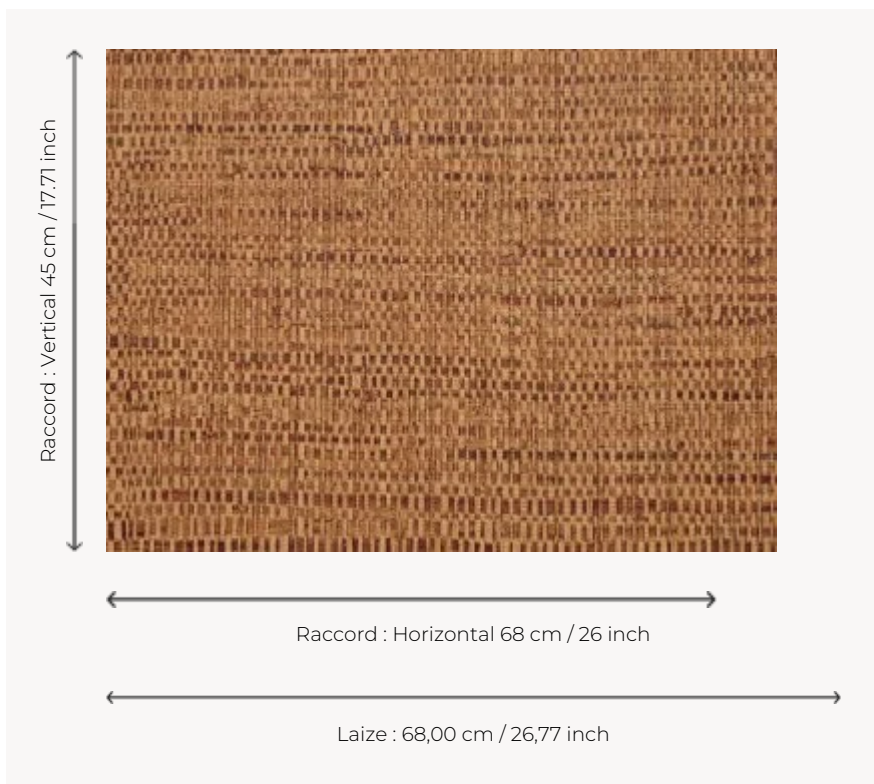

## FP551011 NATTE

Inspired by a hand-crafted mat, the tone-on-tone NATTE wallpaper reproduces the irregular, lively weave of this type of textile. With a play of light and shadow, the colors of this natural line reveal the rhythmic structure of this tone-on-tone wallpaper. The wallpaper is printed with rollers on embossed vinyl with a braided artisanal look and has a matte or iridescent finish.

### FP551011 - Bois de rose

### Pierre Frey

<b>TYPE</b>	Small width printed wallpapers - Vinyls - Plains & semi plains
<b>SALES UNIT</b>	Available per roll of 10,05 mts
<b>BACKING</b>	NON WOVEN
<b>COMPOSITION</b>	100 % Vinyl
<b>WIDTH</b>	68 cm / 26,77 inch
<b>REPEAT</b>	H: 68 cm - 26,00 inch V: 45 cm - 17,71 inch Free match
<b>WEIGHT</b>	460 gr / m <sup>2</sup>
<b>CARE</b>	
<b>TRIMMING</b>	Trimmed
<b>HANGING/REMOVING</b>	Paste the wall Strippable
<b>CERTIFICATIONS</b>	EUROCLASS B-s2,d0 ASTM E84 Class A
<b>NOTES</b>	Good lightfastness Flame retardant backing Traditional printing technique Stain and impact resistant
<b>BOOK</b>	F9979PPFREY18 F9979PPFREY20

# 13 Colors

FP551001  
Nacre

FP551002  
Ficelle

FP551003  
Rotin

FP551004  
Jonc de mer

FP551005  
Chanvre

FP551007  
Paille

FP551008  
Galet