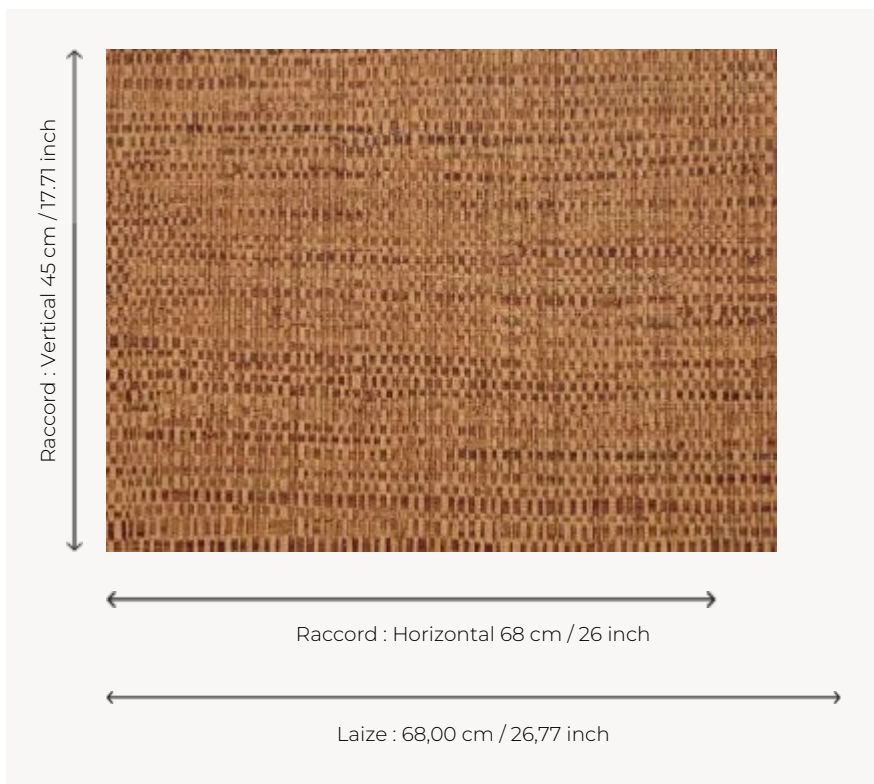

FP551011 NATTE

Inspired by a hand-crafted mat, the tone-on-tone NATTE wallpaper reproduces the irregular, lively weave of this type of textile. With a play of light and shadow, the colors of this natural line reveal the rhythmic structure of this tone-on-tone wallpaper. The wallpaper is printed with rollers on embossed vinyl with a braided artisanal look and has a matte or iridescent finish.

FP551011 - Bois de rose

Pierre Frey

TYPE	Small width printed wallpapers - Vinyls - Plains & semi plains
SALES UNIT	Available per roll of 10,05 mts
BACKING	NON WOVEN
COMPOSITION	100 % Vinyl
WIDTH	68 cm / 26,77 inch
REPEAT	H: 68 cm - 26,00 inch V: 45 cm - 17,71 inch Free match
WEIGHT	460 gr / m ²
CARE	
TRIMMING	Trimmed
HANGING/REMOVING	Paste the wall Strippable
CERTIFICATIONS	EUROCLASS B-s2,d0 ASTM E84 Class A
NOTES	Good lightfastness Flame retardant backing Traditional printing technique Stain and impact resistant
BOOK	F9979PPFREY18 F9979PPFREY20

13 Colors

FP551001
Nacre

FP551002
Ficelle

FP551003
Rotin

FP551004
Jonc de mer

FP551005
Chanvre

FP551007
Paille

FP551008
Galet