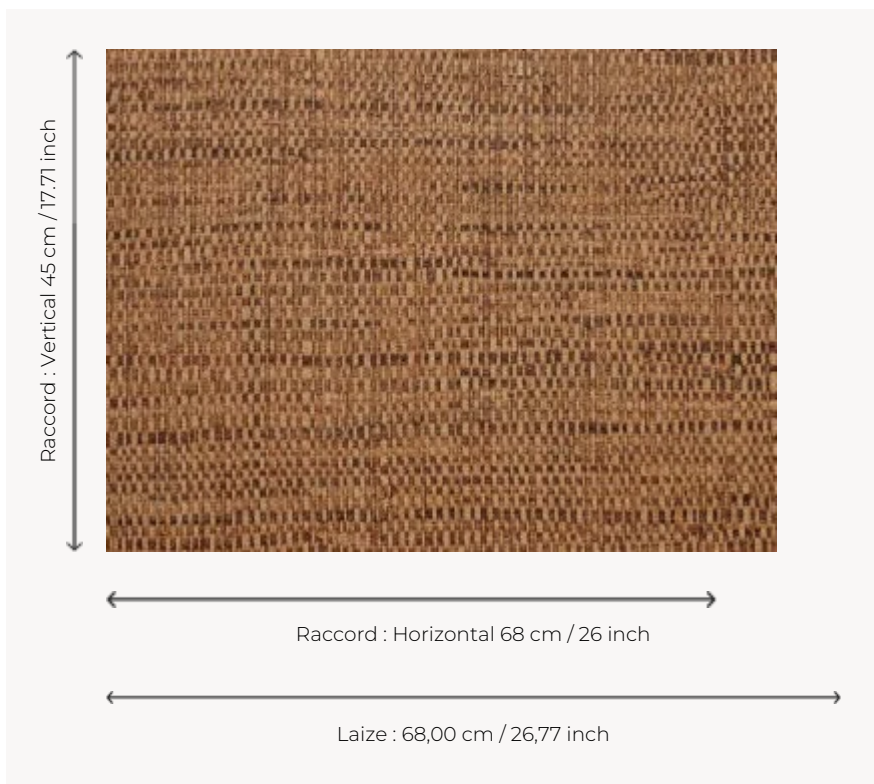

FP551012 NATTE

Inspired by a hand-crafted mat, the tone-on-tone NATTE wallpaper reproduces the irregular, lively weave of this type of textile. With a play of light and shadow, the colors of this natural line reveal the rhythmic structure of this tone-on-tone wallpaper. The wallpaper is printed with rollers on embossed vinyl with a braided artisanal look and has a matte or iridescent finish.

FP551012 - Osier

Pierre Frey

TYPE	Small width printed wallpapers - Vinyls - Plains & semi plains
SALES UNIT	Available per roll of 10,05 mts
BACKING	NON WOVEN
COMPOSITION	100 % Vinyl
WIDTH	68 cm / 26,77 inch
REPEAT	H: 68 cm - 26,00 inch V: 45 cm - 17,71 inch Free match
WEIGHT	460 gr / m ²
CARE	
TRIMMING	Trimmed
HANGING/REMOVING	Paste the wall Strippable
CERTIFICATIONS	EUROCLASS B-s2,d0 ASTM E84 Class A
NOTES	Good lightfastness Flame retardant backing Traditional printing technique Stain and impact resistant
BOOK	F9979PPFREY18 F9979PPFREY20

13 Colors

FP551001
Nacre

FP551002
Ficelle

FP551003
Rotin

FP551004
Jonc de mer

FP551005
Chanvre

FP551007
Paille

FP551008
Galet