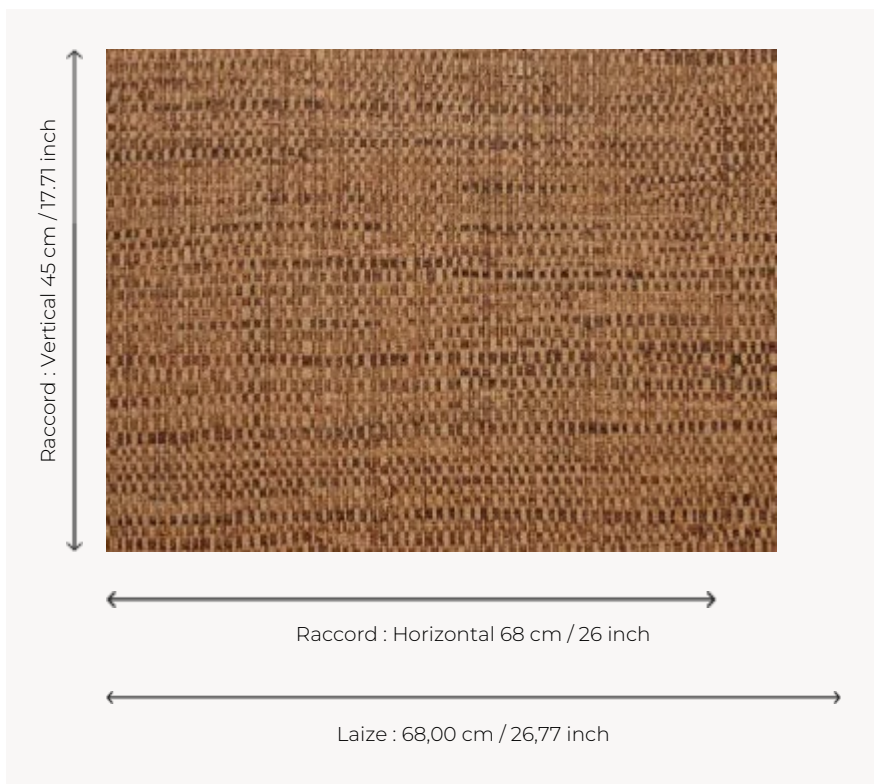

## FP551012 NATTE

Inspired by a hand-crafted mat, the tone-on-tone NATTE wallpaper reproduces the irregular, lively weave of this type of textile. With a play of light and shadow, the colors of this natural line reveal the rhythmic structure of this tone-on-tone wallpaper. The wallpaper is printed with rollers on embossed vinyl with a braided artisanal look and has a matte or iridescent finish.

### Pierre Frey

<b>TYPE</b>	Small width printed wallpapers - Vinyls - Plains & semi plains
<b>SALES UNIT</b>	Available per roll of 10,05 mts
<b>BACKING</b>	NON WOVEN
<b>COMPOSITION</b>	100 % Vinyl
<b>WIDTH</b>	68 cm / 26,77 inch
<b>REPEAT</b>	H: 68 cm - 26,00 inch V: 45 cm - 17,71 inch Free match
<b>WEIGHT</b>	460 gr / m <sup>2</sup>
<b>CARE</b>	
<b>TRIMMING</b>	Trimmed
<b>HANGING/REMOVING</b>	Paste the wall Strippable
<b>CERTIFICATIONS</b>	EUROCLASS B-s2,d0 ASTM E84 Class A
<b>NOTES</b>	Good lightfastness Flame retardant backing Traditional printing technique Stain and impact resistant
<b>BOOK</b>	F9979PPFREY18 F9979PPFREY20

# 13 Colors

FP551001  
Nacre

FP551002  
Ficelle

FP551003  
Rotin

FP551004  
Jonc de mer

FP551005  
Chanvre

FP551007  
Paille

FP551008  
Galet