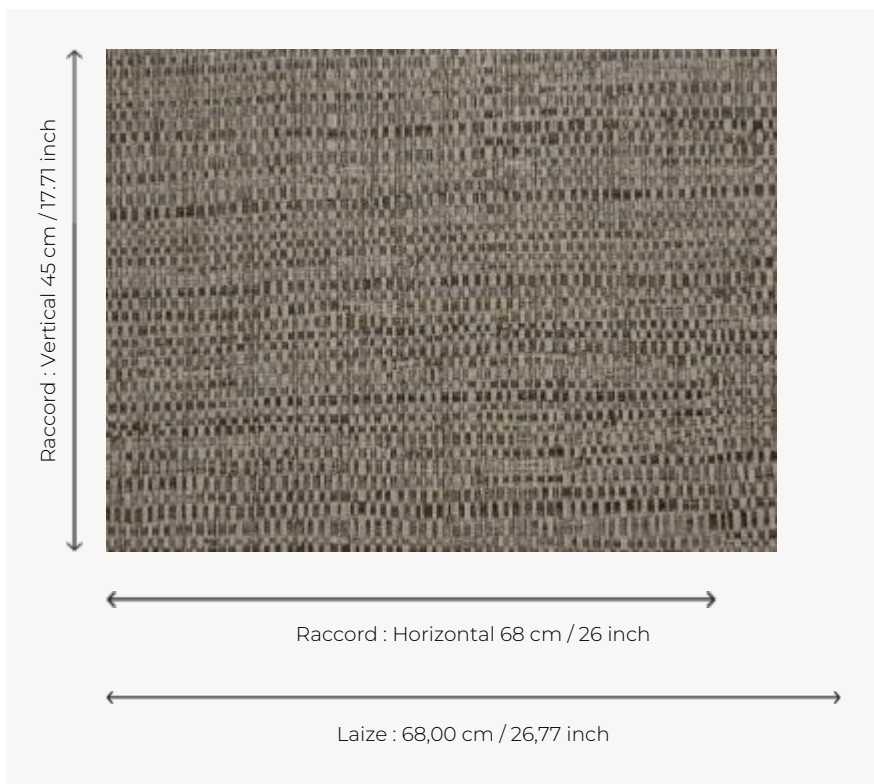

FP551013 NATTE

Inspired by a hand-crafted mat, the tone-on-tone NATTE wallpaper reproduces the irregular, lively weave of this type of textile. With a play of light and shadow, the colors of this natural line reveal the rhythmic structure of this tone-on-tone wallpaper. The wallpaper is printed with rollers on embossed vinyl with a braided artisanal look and has a matte or iridescent finish.

FP551013 - Ardoise

Pierre Frey

TYPE	Small width printed wallpapers - Vinyls - Plains & semi plains
SALES UNIT	Available per roll of 10,05 mts
BACKING	NON WOVEN
COMPOSITION	100 % Vinyl
WIDTH	68 cm / 26,77 inch
REPEAT	H: 68 cm - 26,00 inch V: 45 cm - 17,71 inch Free match
WEIGHT	460 gr / m ²
CARE	 
TRIMMING	Trimmed
HANGING/REMOVING	Paste the wall Strippable
CERTIFICATIONS	EUROCLASS B-s2,d0 ASTM E84 Class A
NOTES	Good lightfastness Flame retardant backing Traditional printing technique Stain and impact resistant
BOOK	F9979PPFREY18 F9979PPFREY20

13 Colors

FP551001
Nacre

FP551002
Ficelle

FP551003
Rotin

FP551004
Jonc de mer

FP551005
Chanvre

FP551007
Paille

FP551008
Galet