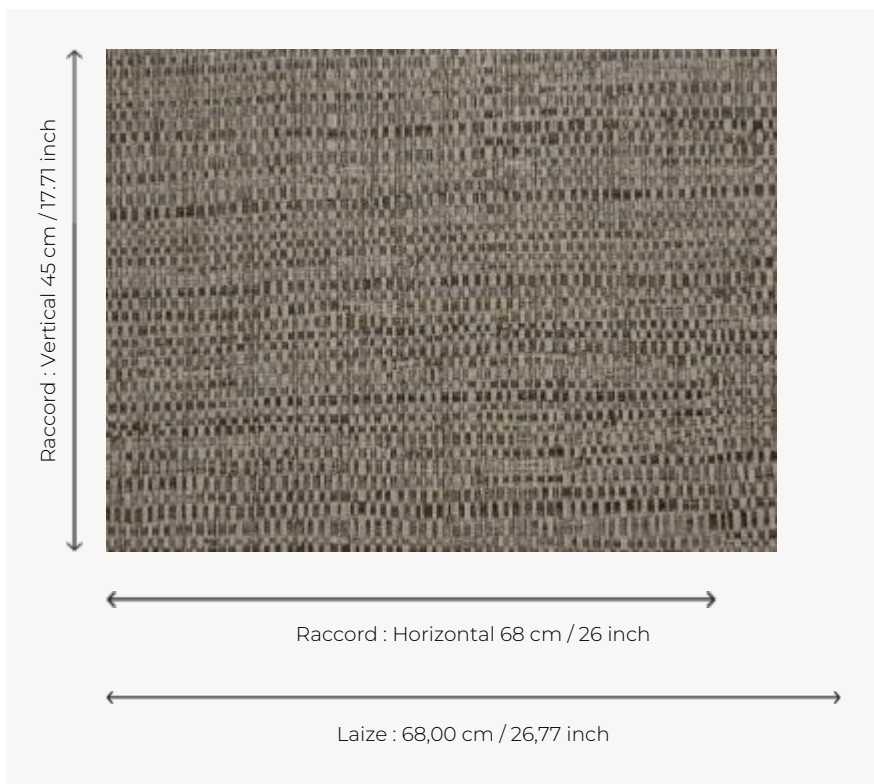

FP551013 NATTE

Inspired by a hand-crafted mat, the tone-on-tone NATTE wallpaper reproduces the irregular, lively weave of this type of textile. With a play of light and shadow, the colors of this natural line reveal the rhythmic structure of this tone-on-tone wallpaper. The wallpaper is printed with rollers on embossed vinyl with a braided artisanal look and has a matte or iridescent finish.

FP551013 - Ardoise

Pierre Frey

TYPE	Small width printed wallpapers - Vinyls - Plains & semi plains
SALES UNIT	Available per roll of 10,05 mts
BACKING	NON WOVEN
COMPOSITION	100 % Vinyl
WIDTH	68 cm / 26,77 inch
REPEAT	H: 68 cm - 26,00 inch V: 45 cm - 17,71 inch Free match
WEIGHT	460 gr / m²
CARE	
TRIMMING	Trimmed
HANGING/REMOVING	Paste the wall Strippable
CERTIFICATIONS	EUROCLASS B-s2,d0 ASTM E84 Class A
NOTES	Good lightfastness Flame retardant backing Traditional printing technique Stain and impact resistant
BOOK	F9979PPFREY18 F9979PPFREY20