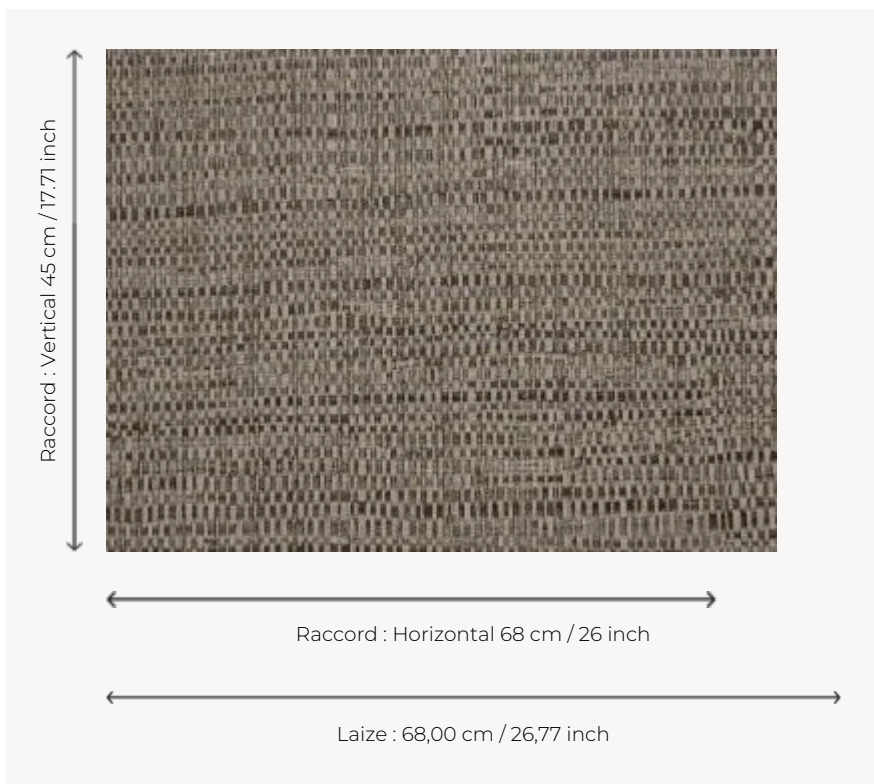

FP551013 NATTE

Inspired by a hand-crafted mat, the tone-on-tone NATTE wallpaper reproduces the irregular, lively weave of this type of textile. With a play of light and shadow, the colors of this natural line reveal the rhythmic structure of this tone-on-tone wallpaper. The wallpaper is printed with rollers on embossed vinyl with a braided artisanal look and has a matte or iridescent finish.

FP551013 - Ardoise

Pierre Frey

TYPE	Small width printed wallpapers - Vinyls - Plains & semi plains
SALES UNIT	Available per roll of 10,05 mts
BACKING	NON WOVEN
COMPOSITION	100 % Vinyl
WIDTH	68 cm / 26,77 inch
REPEAT	H: 68 cm - 26,00 inch V: 45 cm - 17,71 inch Free match
WEIGHT	460 gr / m ²
CARE	
TRIMMING	Trimmed
HANGING/REMOVING	Paste the wall Strippable
CERTIFICATIONS	EUROCLASS B-s2,d0 ASTM E84 Class A
NOTES	Good lightfastness Flame retardant backing Traditional printing technique Stain and impact resistant
BOOK	F9979PPFREY18 F9979PPFREY20

13 Colors

FP551001
Nacre

FP551002
Ficelle

FP551003
Rotin

FP551004
Jonc de mer

FP551005
Chanvre

FP551007
Paille

FP551008
Galet