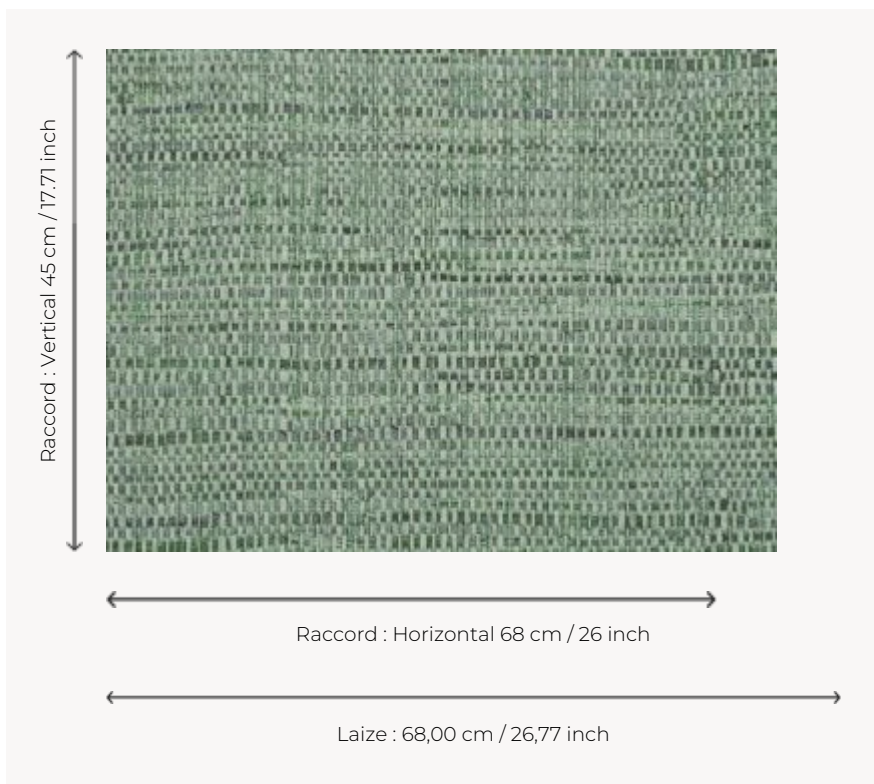

FP551014 NATTE

Inspired by a hand-crafted mat, the tone-on-tone NATTE wallpaper reproduces the irregular, lively weave of this type of textile. With a play of light and shadow, the colors of this natural line reveal the rhythmic structure of this tone-on-tone wallpaper. The wallpaper is printed with rollers on embossed vinyl with a braided artisanal look and has a matte or iridescent finish.

FP551014 - Aqua

Pierre Frey

TYPE	Small width printed wallpapers - Vinyls - Plains & semi plains
SALES UNIT	Available per roll of 10,05 mts
BACKING	NON WOVEN
COMPOSITION	100 % Vinyl
WIDTH	68 cm / 26,77 inch
REPEAT	H: 68 cm - 26,00 inch V: 45 cm - 17,71 inch Free match
WEIGHT	460 gr / m ²
CARE	
TRIMMING	Trimmed
HANGING/REMOVING	Paste the wall Strippable
CERTIFICATIONS	EUROCLASS B-s2,d0 ASTM E84 Class A
NOTES	Good lightfastness Flame retardant backing Traditional printing technique Stain and impact resistant
BOOK	F9979PPFREY18 F9979PPFREY20

13 Colors

FP551001
Nacre

FP551002
Ficelle

FP551003
Rotin

FP551004
Jonc de mer

FP551005
Chanvre

FP551007
Paille

FP551008
Galet