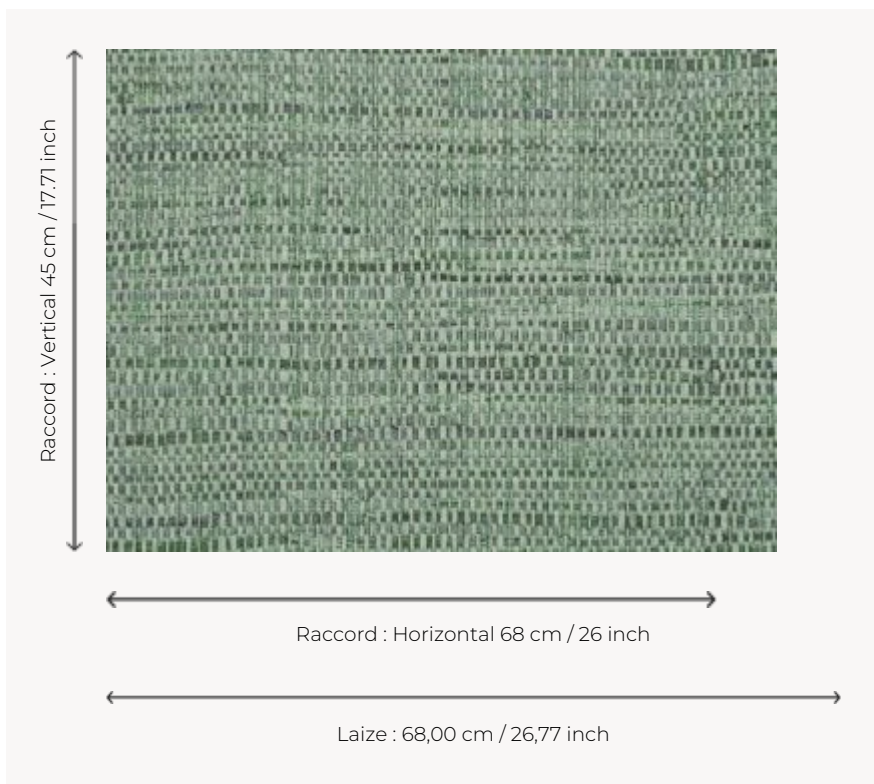

## FP551014 NATTE

Inspired by a hand-crafted mat, the tone-on-tone NATTE wallpaper reproduces the irregular, lively weave of this type of textile. With a play of light and shadow, the colors of this natural line reveal the rhythmic structure of this tone-on-tone wallpaper. The wallpaper is printed with rollers on embossed vinyl with a braided artisanal look and has a matte or iridescent finish.

### FP551014 - Aqua

### Pierre Frey

|                         |   |
|-------------------------|---|
| <b>TYPE</b>             | Small width printed wallpapers -<br>Vinyls - Plains & semi plains   |
| <b>SALES UNIT</b>       | Available per roll of 10,05 mts   |
| <b>BACKING</b>          | NON WOVEN   |
| <b>COMPOSITION</b>      | 100 % Vinyl   |
| <b>WIDTH</b>            | 68 cm / 26,77 inch  |
| <b>REPEAT</b>           | H: 68 cm - 26,00 inch<br>V: 45 cm - 17,71 inch<br>Free match  |
| <b>WEIGHT</b>           | 460 gr / m <sup>2</sup>   |
| <b>CARE</b>             |   |
| <b>TRIMMING</b>         | Trimmed   |
| <b>HANGING/REMOVING</b> | Paste the wall<br>Strippable  |
| <b>CERTIFICATIONS</b>   | EUROCLASS B-s2,d0<br>ASTM E84 Class A   |
| <b>NOTES</b>            | Good lightfastness<br>Flame retardant backing<br>Traditional printing technique<br>Stain and impact resistant |
| <b>BOOK</b>             | F9979PPFREY18<br>F9979PPFREY20  |