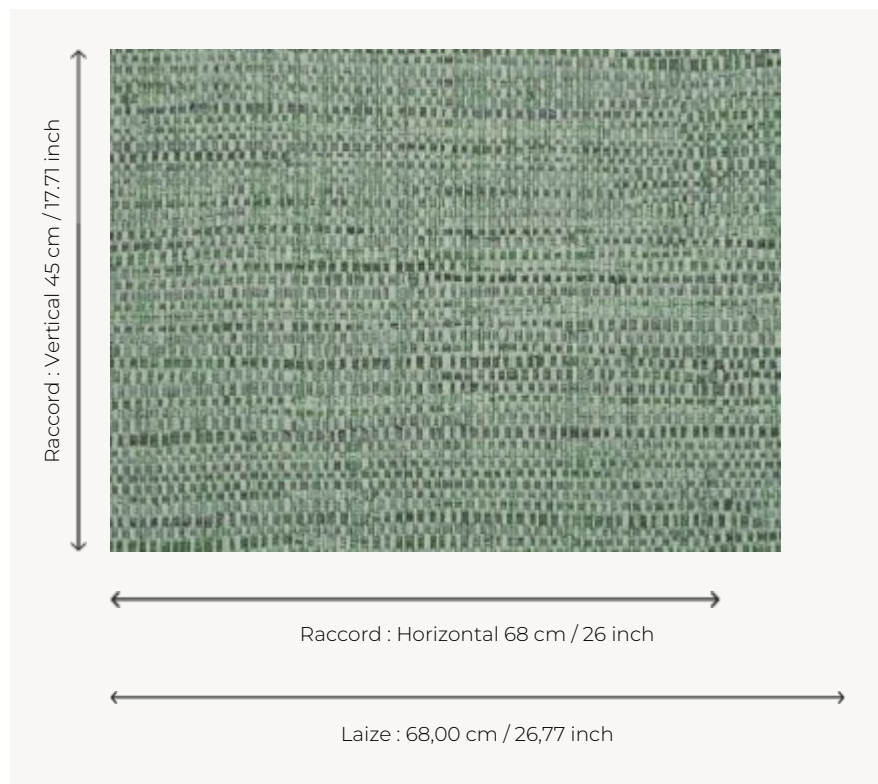

FP551014 NATTE

Inspired by a hand-crafted mat, the tone-on-tone NATTE wallpaper reproduces the irregular, lively weave of this type of textile. With a play of light and shadow, the colors of this natural line reveal the rhythmic structure of this tone-on-tone wallpaper. The wallpaper is printed with rollers on embossed vinyl with a braided artisanal look and has a matte or iridescent finish.

FP551014 - Aqua

Pierre Frey

TYPE	Small width printed wallpapers - Vinyls - Plains & semi plains
SALES UNIT	Available per roll of 10,05 mts
BACKING	NON WOVEN
COMPOSITION	100 % Vinyl
WIDTH	68 cm / 26,77 inch
REPEAT	H: 68 cm - 26,00 inch V: 45 cm - 17,71 inch Free match
WEIGHT	460 gr / m ²
CARE	
TRIMMING	Trimmed
HANGING/REMOVING	Paste the wall Strippable
CERTIFICATIONS	EUROCLASS B-s2,d0 ASTM E84 Class A
NOTES	Good lightfastness Flame retardant backing Traditional printing technique Stain and impact resistant
BOOK	F9979PPFREY18 F9979PPFREY20

13 Colors

FP551001
Nacre

FP551002
Ficelle

FP551003
Rotin

FP551004
Jonc de mer

FP551005
Chanvre

FP551007
Paille

FP551008
Galet