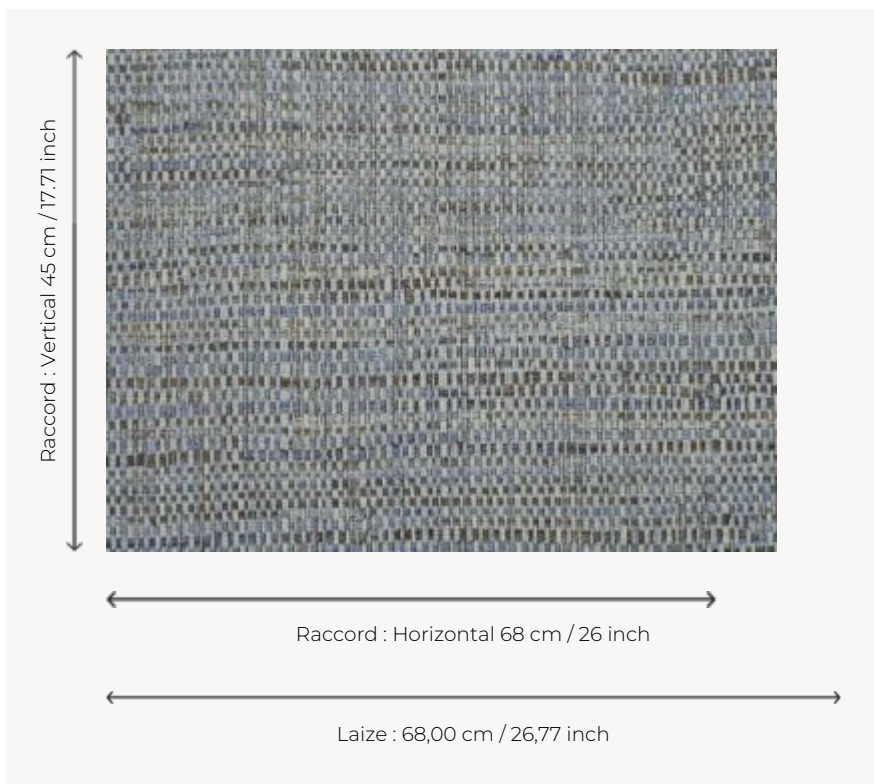

FP551015 NATTE

Inspired by a hand-crafted mat, the tone-on-tone NATTE wallpaper reproduces the irregular, lively weave of this type of textile. With a play of light and shadow, the colors of this natural line reveal the rhythmic structure of this tone-on-tone wallpaper. The wallpaper is printed with rollers on embossed vinyl with a braided artisanal look and has a matte or iridescent finish.

FP551015 - Denim

Pierre Frey

TYPE	Small width printed wallpapers - Vinyls - Plains & semi plains
SALES UNIT	Available per roll of 10,05 mts
BACKING	NON WOVEN
COMPOSITION	100 % Vinyl
WIDTH	68 cm / 26,77 inch
REPEAT	H: 68 cm - 26,00 inch V: 45 cm - 17,71 inch Free match
WEIGHT	460 gr / m ²
CARE	
TRIMMING	Trimmed
HANGING/REMOVING	Paste the wall Strippable
CERTIFICATIONS	EUROCLASS B-s2,d0 ASTM E84 Class A
NOTES	Good lightfastness Flame retardant backing Traditional printing technique Stain and impact resistant
BOOK	F9979PPFREY18 F9979PPFREY20

13 Colors

FP551001
Nacre

FP551002
Ficelle

FP551003
Rotin

FP551004
Jonc de mer

FP551005
Chanvre

FP551007
Paille

FP551008
Galet