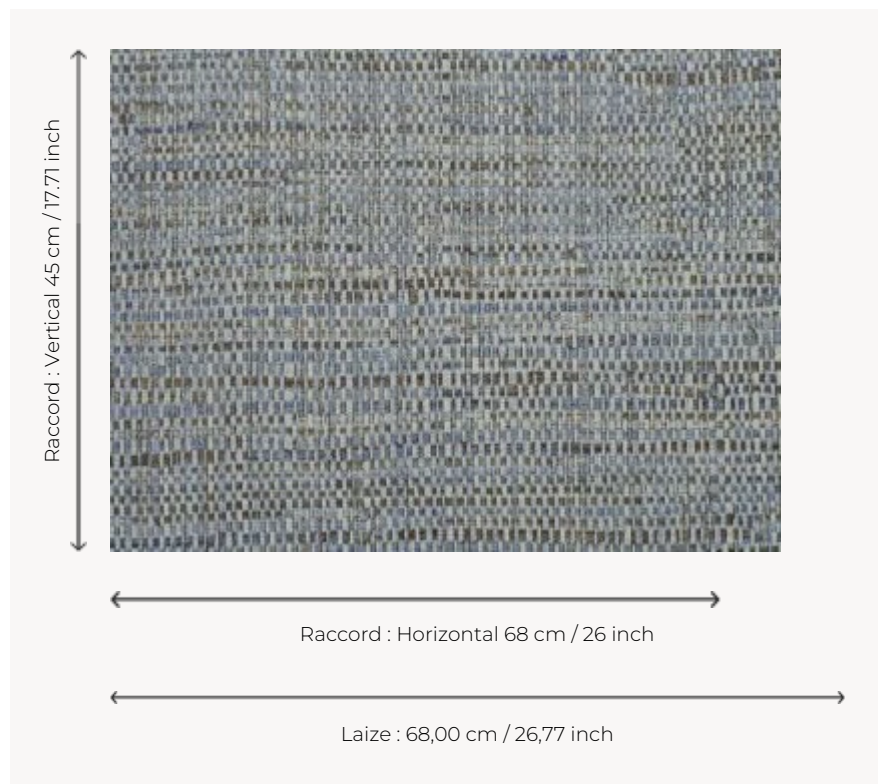

FP551015 NATTE

Inspired by a hand-crafted mat, the tone-on-tone NATTE wallpaper reproduces the irregular, lively weave of this type of textile. With a play of light and shadow, the colors of this natural line reveal the rhythmic structure of this tone-on-tone wallpaper. The wallpaper is printed with rollers on embossed vinyl with a braided artisanal look and has a matte or iridescent finish.

FP551015 - Denim

Pierre Frey

TYPE	Small width printed wallpapers - Vinyls - Plains & semi plains
SALES UNIT	Available per roll of 10,05 mts
BACKING	NON WOVEN
COMPOSITION	100 % Vinyl
WIDTH	68 cm / 26,77 inch
REPEAT	H: 68 cm - 26,00 inch V: 45 cm - 17,71 inch Free match
WEIGHT	460 gr / m ²
CARE	 
TRIMMING	Trimmed
HANGING/REMOVING	Paste the wall Strippable
CERTIFICATIONS	EUROCLASS B-s2,d0 ASTM E84 Class A
NOTES	Good lightfastness Flame retardant backing Traditional printing technique Stain and impact resistant
BOOK	F9979PPFREY18 F9979PPFREY20

13 Colors

FP551001
Nacre

FP551002
Ficelle

FP551003
Rotin

FP551004
Jonc de mer

FP551005
Chanvre

FP551007
Paille

FP551008
Galet