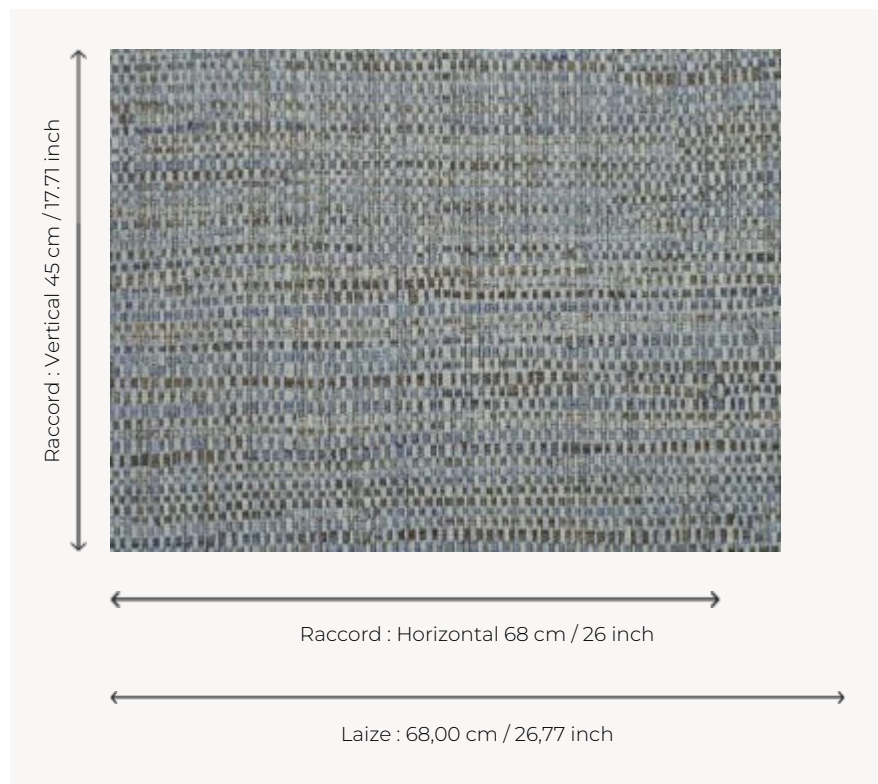

FP551015 NATTE

Inspired by a hand-crafted mat, the tone-on-tone NATTE wallpaper reproduces the irregular, lively weave of this type of textile. With a play of light and shadow, the colors of this natural line reveal the rhythmic structure of this tone-on-tone wallpaper. The wallpaper is printed with rollers on embossed vinyl with a braided artisanal look and has a matte or iridescent finish.

FP551015 - Denim

Pierre Frey

TYPE	Small width printed wallpapers - Vinyls - Plains & semi plains
SALES UNIT	Available per roll of 10,05 mts
BACKING	NON WOVEN
COMPOSITION	100 % Vinyl
WIDTH	68 cm / 26,77 inch
REPEAT	H: 68 cm - 26,00 inch V: 45 cm - 17,71 inch Free match
WEIGHT	460 gr / m ²
CARE	 
TRIMMING	Trimmed
HANGING/REMOVING	Paste the wall Strippable
CERTIFICATIONS	EUROCLASS B-s2,d0 ASTM E84 Class A
NOTES	Good lightfastness Flame retardant backing Traditional printing technique Stain and impact resistant
BOOK	F9979PPFREY18 F9979PPFREY20

13 Colors

FP551001
Nacre

FP551002
Ficelle

FP551003
Rotin

FP551004
Jonc de mer

FP551005
Chanvre

FP551007
Paille

FP551008
Galet