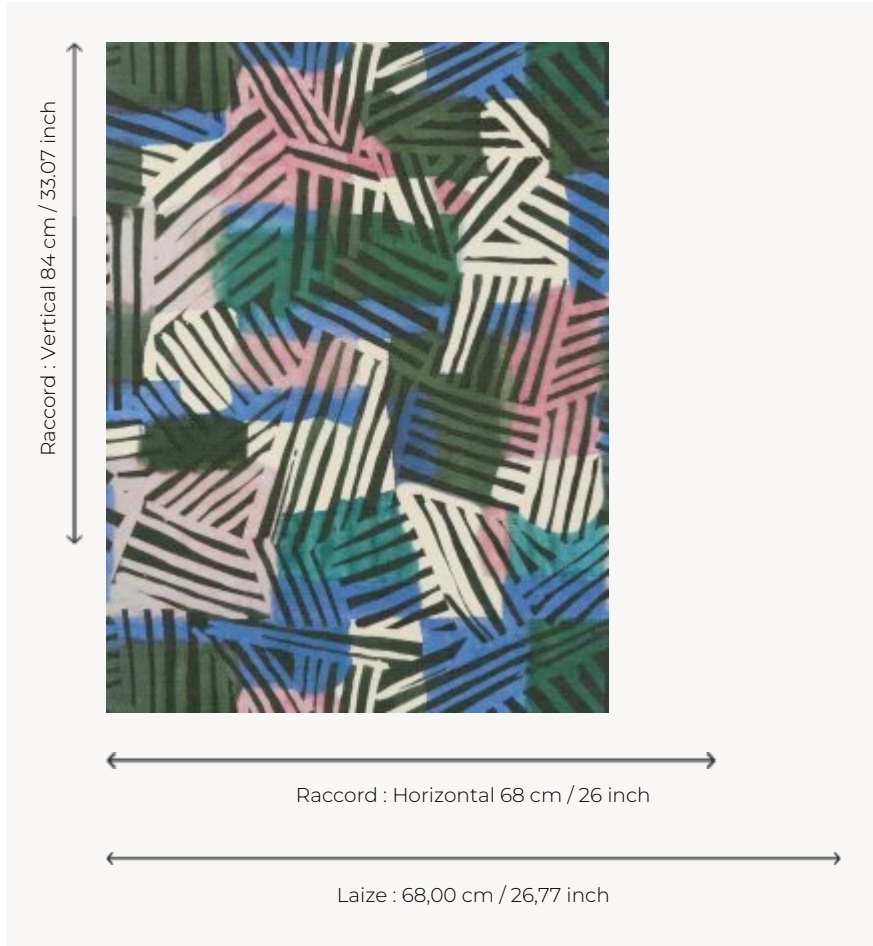

FP554002 BANIG

This painting was hand-made with a mix of vivid colors and inks that recall colored banigs, which are Indonesian mats. The fabric is printed on embossed vinyl with a braided artisanal look and has a matte or iridescent finish.

FP554002 - Jungle

Pierre Frey

TYPE	Small width printed wallpapers - Vinyls
SALES UNIT	Available per roll of 10,00 mts
BACKING	NON WOVEN
COMPOSITION	100 % Vinyl
WIDTH	68 cm / 26,77 inch
REPEAT	H: 68 cm - 26,00 inch V: 84 cm - 33,07 inch Half drop repeat
WEIGHT	460 gr / m ²
CARE	 
TRIMMING	Trimmed
HANGING/REMOVING	Paste the wall Strippable
CERTIFICATIONS	EUROCLASS B-s2,d0 ASTM E84 Class A
NOTES	Good lightfastness Flame retardant backing Stain and impact resistant
BOOK	F9979PPFREY18

1 Colors

FP554002
Jungle