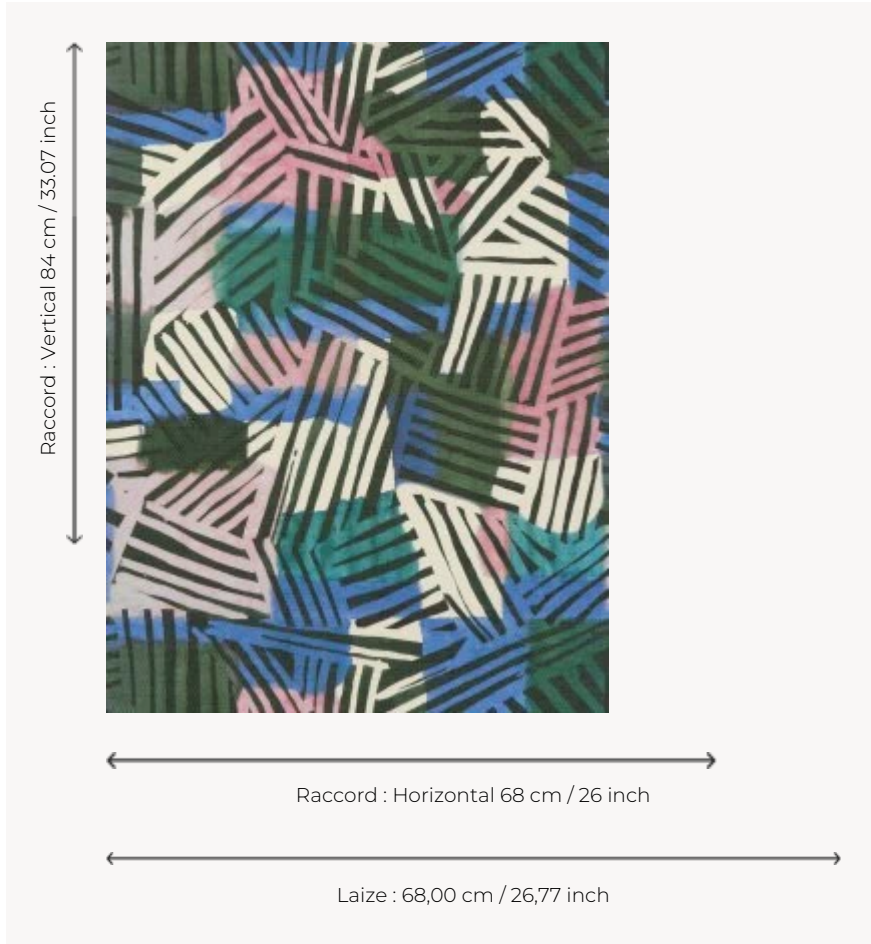

## FP554002 BANIG

This painting was hand-made with a mix of vivid colors and inks that recall colored banigs, which are Indonesian mats. The fabric is printed on embossed vinyl with a braided artisanal look and has a matte or iridescent finish.

### FP554002 - Jungle

### Pierre Frey

<b>TYPE</b>	Small width printed wallpapers - Vinyls
<b>SALES UNIT</b>	Available per roll of 10,00 mts
<b>BACKING</b>	NON WOVEN
<b>COMPOSITION</b>	100 % Vinyl
<b>WIDTH</b>	68 cm / 26,77 inch
<b>REPEAT</b>	H: 68 cm - 26,00 inch V: 84 cm - 33,07 inch Half drop repeat
<b>WEIGHT</b>	460 gr / m <sup>2</sup>
<b>CARE</b>	 
<b>TRIMMING</b>	Trimmed
<b>HANGING/REMOVING</b>	Paste the wall Strippable
<b>CERTIFICATIONS</b>	EUROCLASS B-s2,d0 ASTM E84 Class A
<b>NOTES</b>	Good lightfastness Flame retardant backing Stain and impact resistant
<b>BOOK</b>	F9979PPFREY18