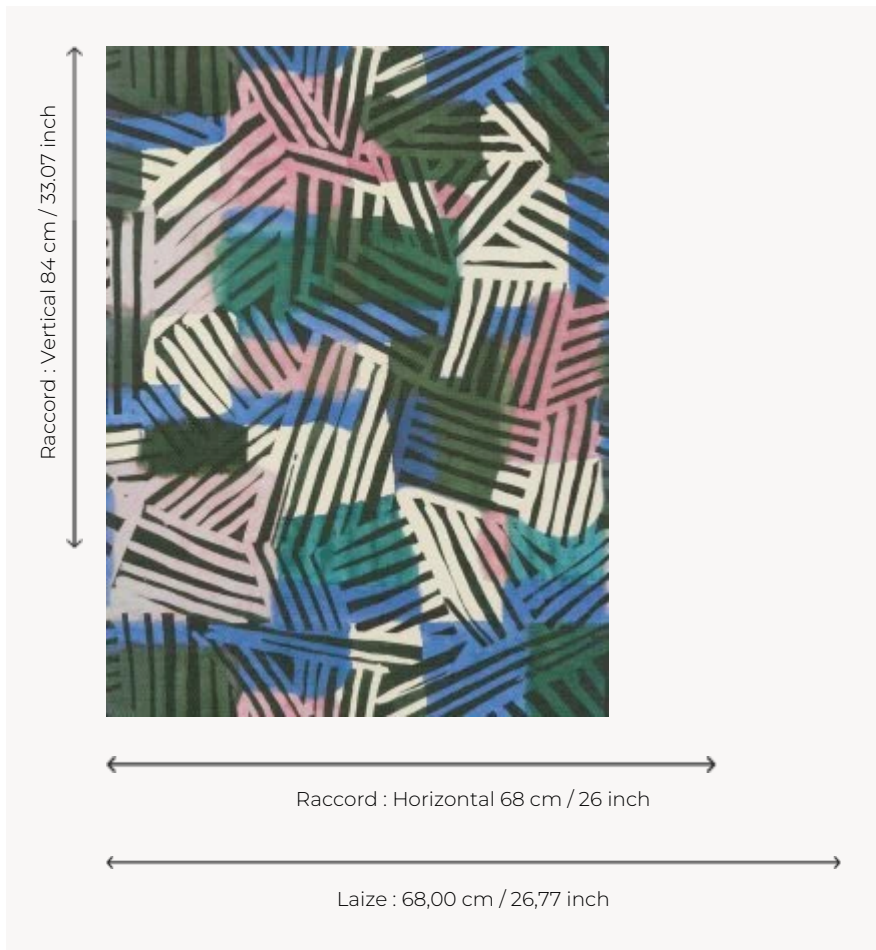

# FP554002 BANIG

This painting was hand-made with a mix of vivid colors and inks that recall colored banigs, which are Indonesian mats. The fabric is printed on embossed vinyl with a braided artisanal look and has a matte or iridescent finish.

## FP554002 - Jungle

## Pierre Frey

<b>TYPE</b>	Small width printed wallpapers - Vinyls
<b>SALES UNIT</b>	Available per roll of 10,00 mts
<b>BACKING</b>	NON WOVEN
<b>COMPOSITION</b>	100 % Vinyl
<b>WIDTH</b>	68 cm / 26,77 inch
<b>REPEAT</b>	H: 68 cm - 26,00 inch V: 84 cm - 33,07 inch Half drop repeat
<b>WEIGHT</b>	460 gr / m <sup>2</sup>
<b>CARE</b>	 
<b>TRIMMING</b>	Trimmed
<b>HANGING/REMOVING</b>	Paste the wall Strippable
<b>CERTIFICATIONS</b>	EUROCLASS B-s2,d0 ASTM E84 Class A
<b>NOTES</b>	Good lightfastness Flame retardant backing Stain and impact resistant
<b>BOOK</b>	F9979PPFREY18