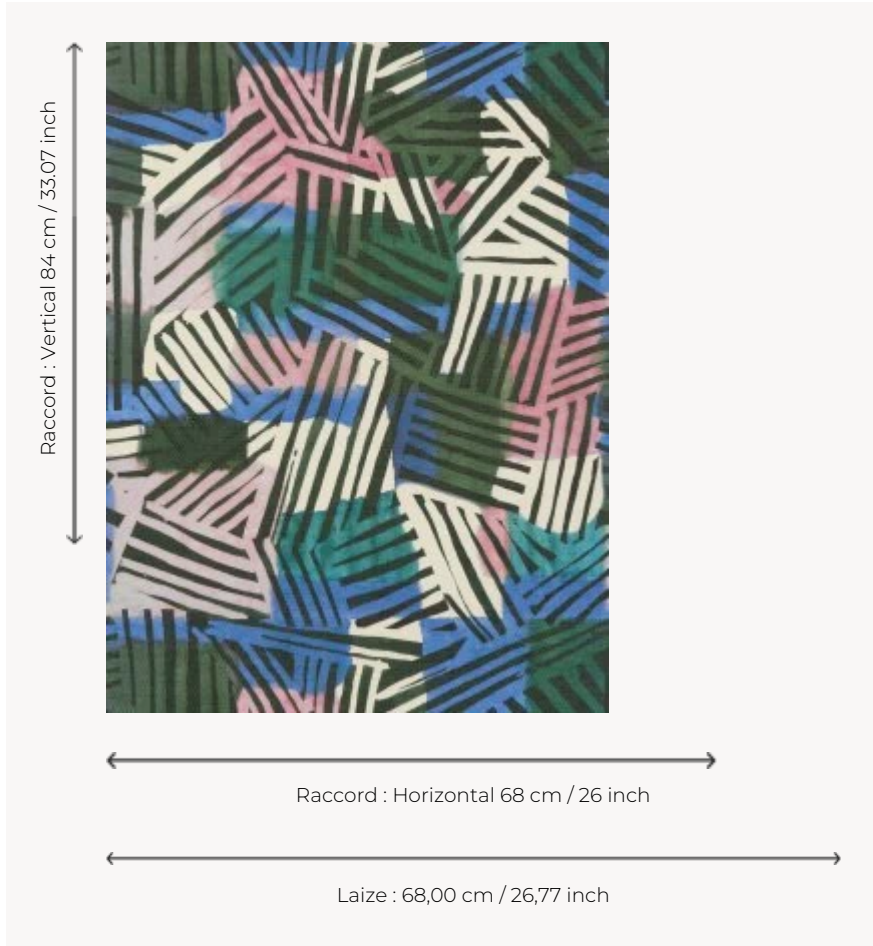

## FP554002 BANIG

This painting was hand-made with a mix of vivid colors and inks that recall colored banigs, which are Indonesian mats. The fabric is printed on embossed vinyl with a braided artisanal look and has a matte or iridescent finish.

### FP554002 - Jungle

### Pierre Frey

<b>TYPE</b>	Small width printed wallpapers - Vinyls
<b>SALES UNIT</b>	Available per roll of 10,00 mts
<b>BACKING</b>	NON WOVEN
<b>COMPOSITION</b>	100 % Vinyl
<b>WIDTH</b>	68 cm / 26,77 inch
<b>REPEAT</b>	H: 68 cm - 26,00 inch V: 84 cm - 33,07 inch Half drop repeat
<b>WEIGHT</b>	460 gr / m <sup>2</sup>
<b>CARE</b>	 
<b>TRIMMING</b>	Trimmed
<b>HANGING/REMOVING</b>	Paste the wall Strippable
<b>CERTIFICATIONS</b>	EUROCLASS B-s2,d0 ASTM E84 Class A
<b>NOTES</b>	Good lightfastness Flame retardant backing Stain and impact resistant
<b>BOOK</b>	F9979PPFREY18