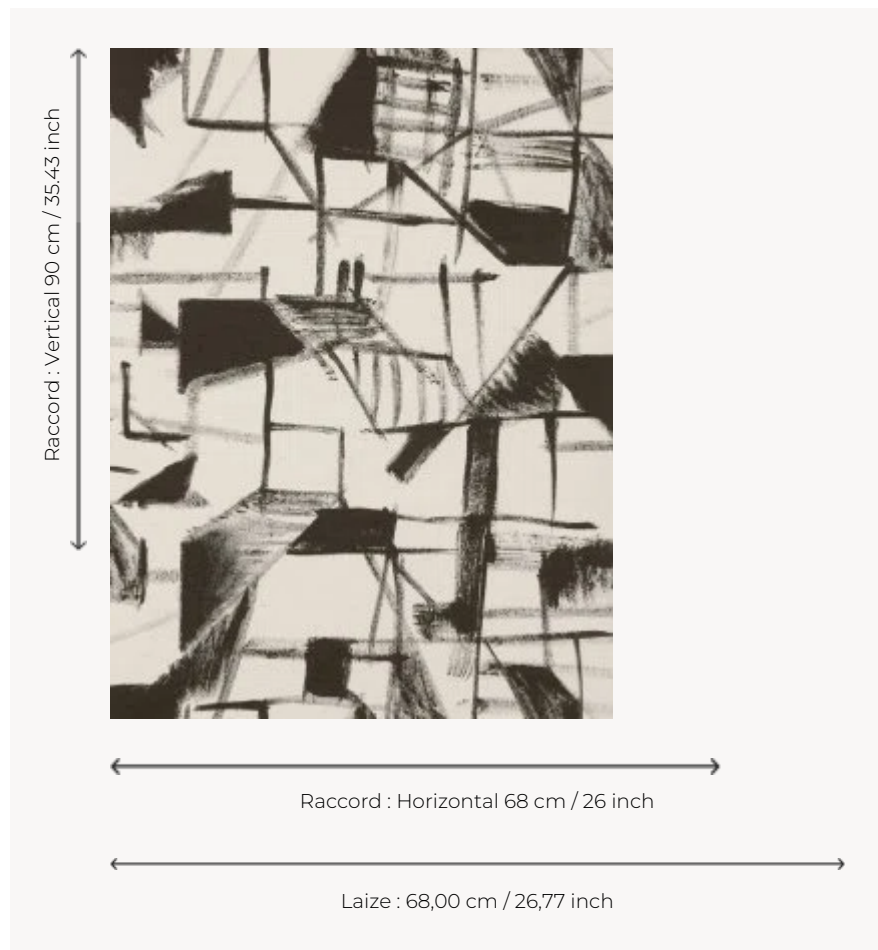

FP557001 SUMI

This expressive contemporary design was hand-painted with India ink and is known as 'sumi' in Asia. It is printed on embossed vinyl with the look of a narrow raffia weave and has a matte finish.

FP557001 - Noir

Pierre Frey

TYPE	Small width printed wallpapers - Vinyls
SALES UNIT	Available per roll of 10,00 mts
BACKING	PAPER
COMPOSITION	100 % Vinyl
WIDTH	68 cm / 26,77 inch
REPEAT	H: 68 cm - 26,00 inch V: 90 cm - 35,43 inch Half drop repeat
WEIGHT	400 gr / m ²
CARE	 
TRIMMING	Trimmed
HANGING/REMOVING	Paste the paper Dry strippable
CERTIFICATIONS	EUROCLASS B-s2,d0 ASTM E84 Class A
NOTES	Good lightfastness Flame retardant backing Stain and impact resistant
BOOK	F9979PPFREY18