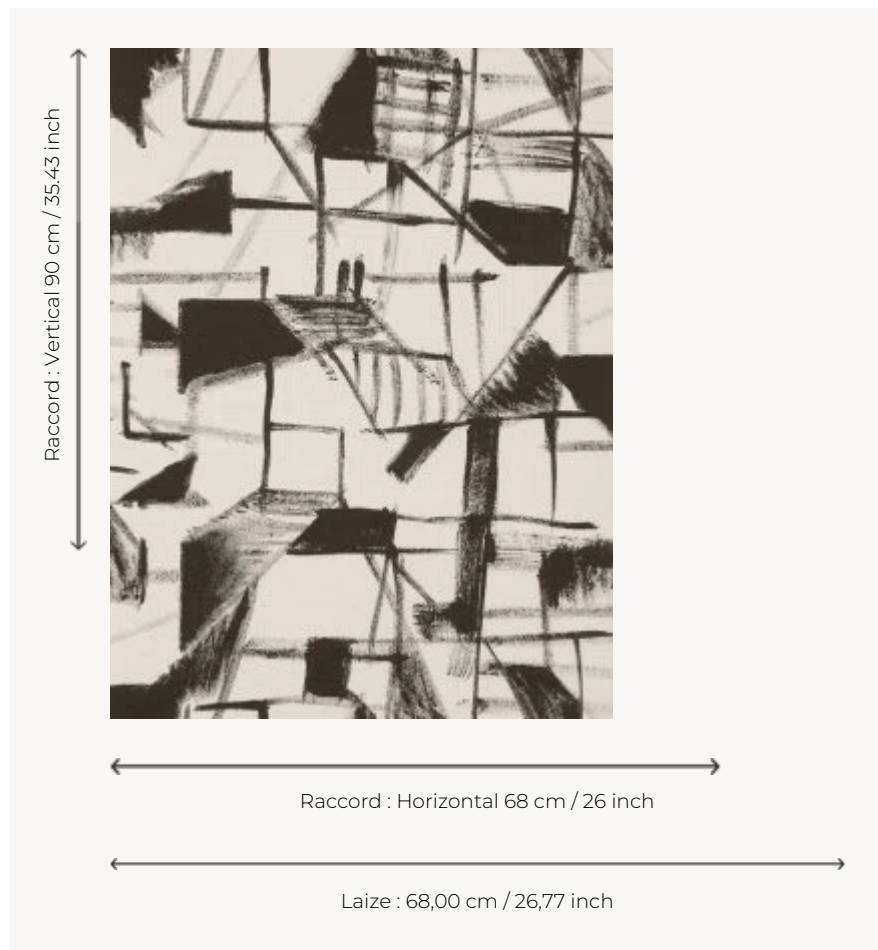

FP557001 SUMI

This expressive contemporary design was hand-painted with India ink and is known as 'sumi' in Asia. It is printed on embossed vinyl with the look of a narrow raffia weave and has a matte finish.

FP557001 - Noir

Pierre Frey

TYPE	Small width printed wallpapers - Vinyls
SALES UNIT	Available per roll of 10,00 mts
BACKING	PAPER
COMPOSITION	100 % Vinyl
WIDTH	68 cm / 26,77 inch
REPEAT	H: 68 cm - 26,00 inch V: 90 cm - 35,43 inch Half drop repeat
WEIGHT	400 gr / m ²
CARE	 
TRIMMING	Trimmed
HANGING/REMOVING	Paste the paper Dry strippable
CERTIFICATIONS	EUROCLASS B-s2,d0 ASTM E84 Class A
NOTES	Good lightfastness Flame retardant backing Stain and impact resistant
BOOK	F9979PPFREY18