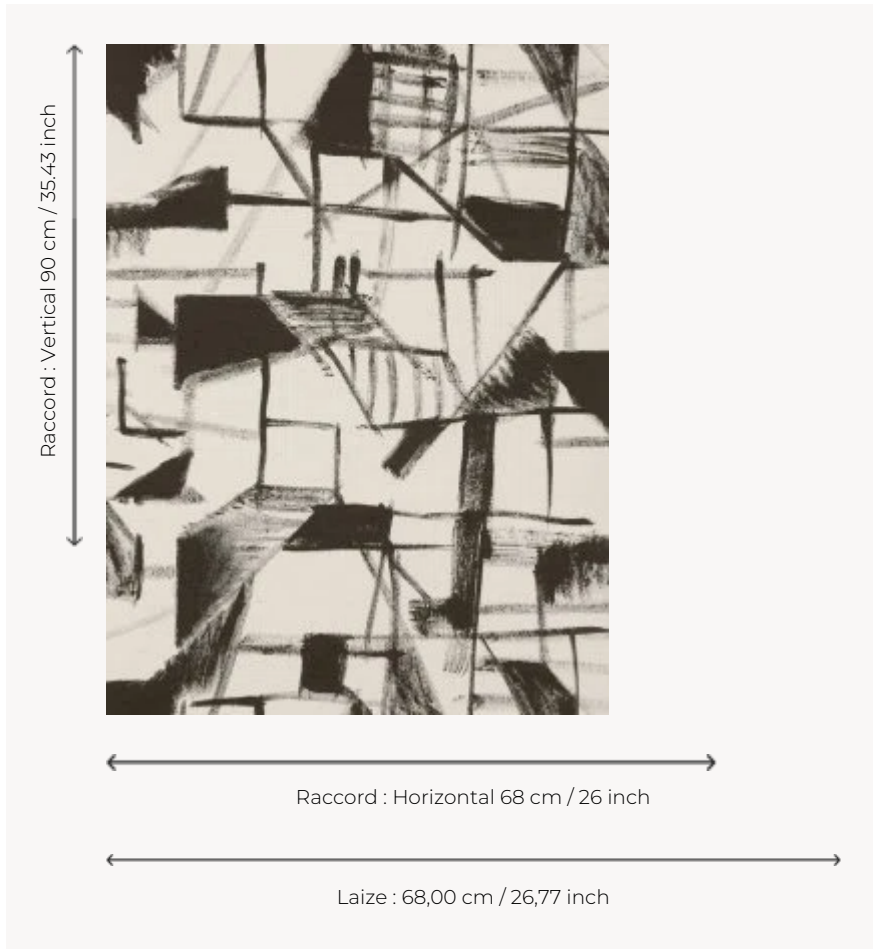

FP557001 SUMI

This expressive contemporary design was hand-painted with India ink and is known as 'sumi' in Asia. It is printed on embossed vinyl with the look of a narrow raffia weave and has a matte finish.

FP557001 - Noir

Pierre Frey

TYPE	Small width printed wallpapers - Vinyls
SALES UNIT	Available per roll of 10,00 mts
BACKING	PAPER
COMPOSITION	100 % Vinyl
WIDTH	68 cm / 26,77 inch
REPEAT	H: 68 cm - 26,00 inch V: 90 cm - 35,43 inch Half drop repeat
WEIGHT	400 gr / m ²
CARE	
TRIMMING	Trimmed
HANGING/REMOVING	Paste the paper Dry strippable
CERTIFICATIONS	EUROCLASS B-s2,d0 ASTM E84 Class A
NOTES	Good lightfastness Flame retardant backing Stain and impact resistant
BOOK	F9979PPFREY18

1 Colors

FP557001

Noir