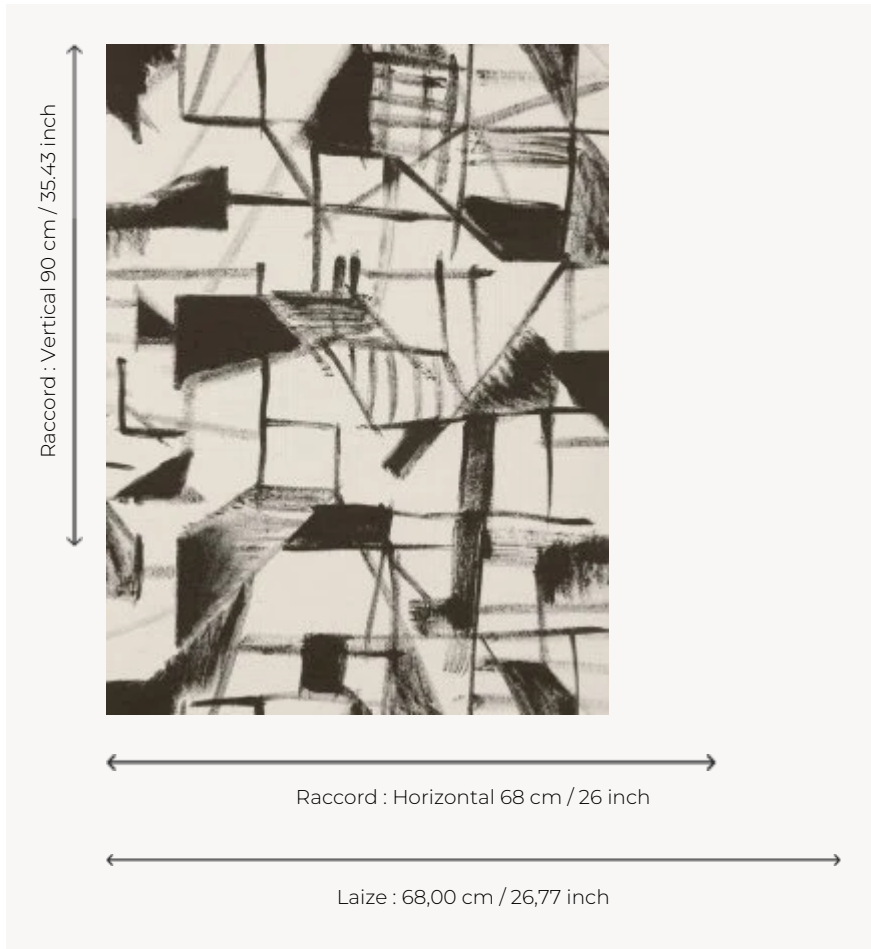

FP557001 SUMI

This expressive contemporary design was hand-painted with India ink and is known as 'sumi' in Asia. It is printed on embossed vinyl with the look of a narrow raffia weave and has a matte finish.

FP557001 - Noir

Pierre Frey

TYPE	Small width printed wallpapers - Vinyls
SALES UNIT	Available per roll of 10,00 mts
BACKING	PAPER
COMPOSITION	100 % Vinyl
WIDTH	68 cm / 26,77 inch
REPEAT	H: 68 cm - 26,00 inch V: 90 cm - 35,43 inch Half drop repeat
WEIGHT	400 gr / m ²
CARE	 
TRIMMING	Trimmed
HANGING/REMOVING	Paste the paper Dry strippable
CERTIFICATIONS	EUROCLASS B-s2,d0 ASTM E84 Class A
NOTES	Good lightfastness Flame retardant backing Stain and impact resistant
BOOK	F9979PPFREY18

1 Colors

FP557001

Noir